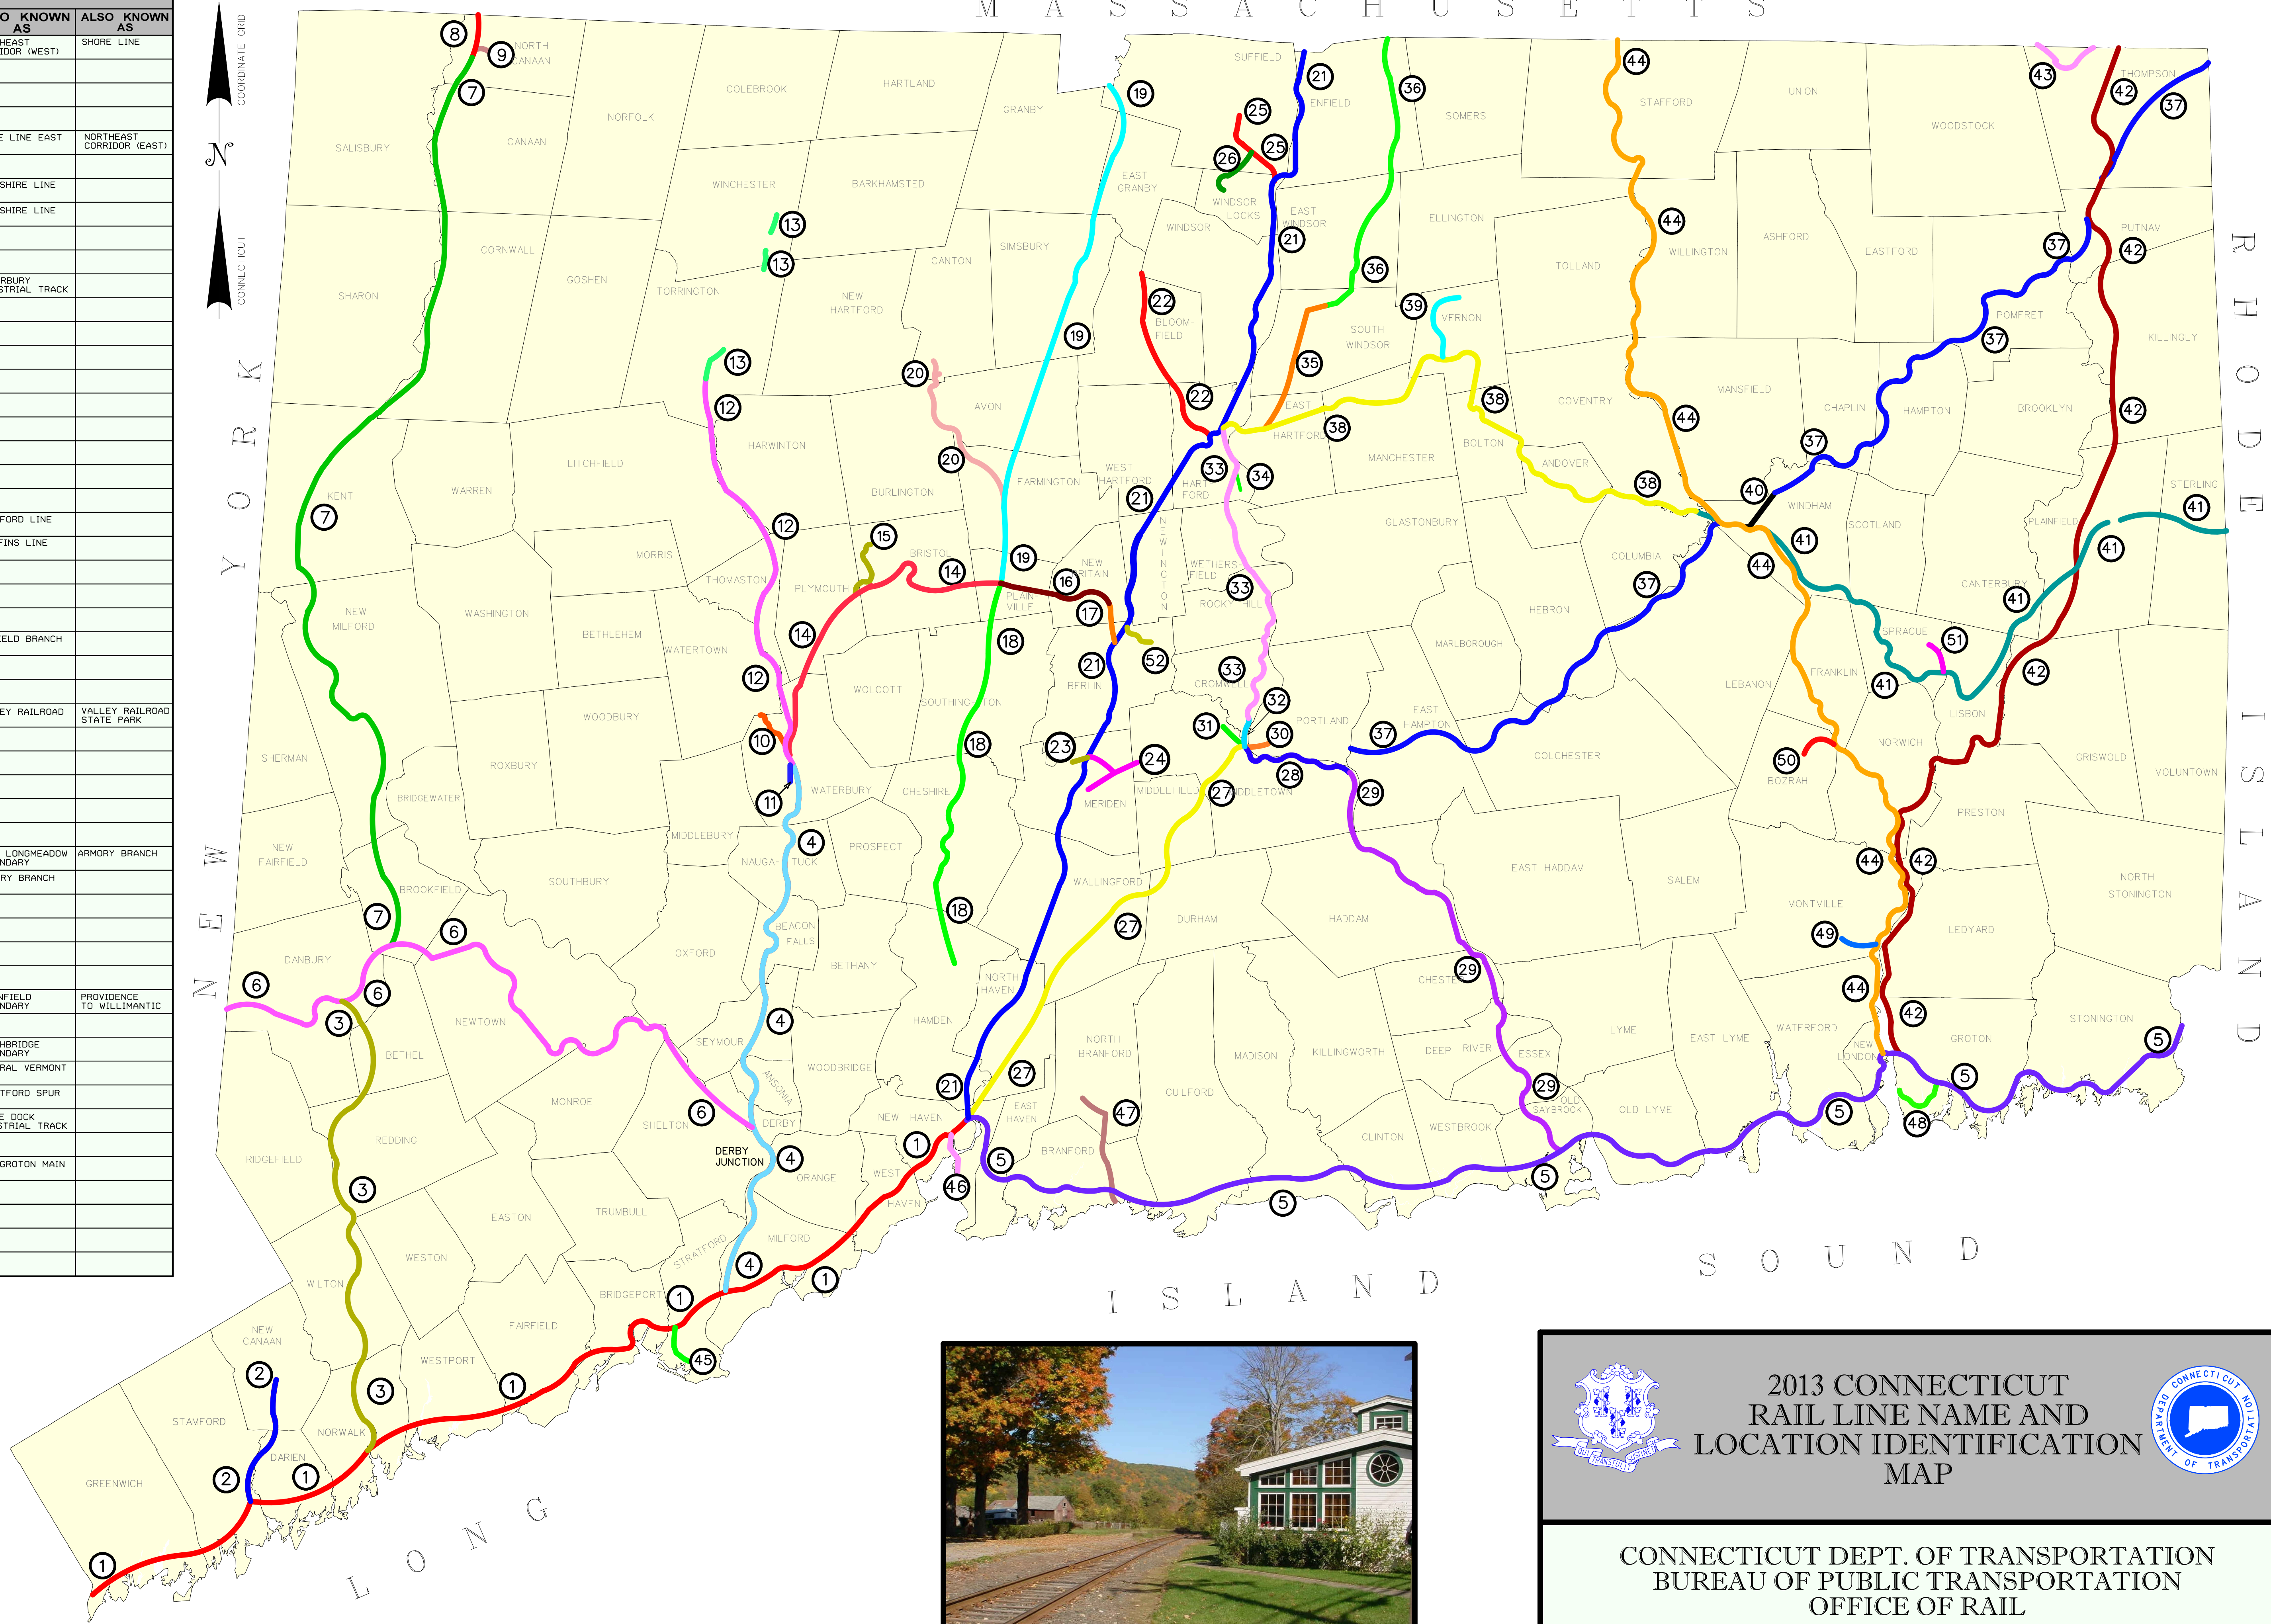

# RAIL LINES

NO.	NAME	LOCATION	ALSO KNOWN AS	ALSO KNOWN AS
1	NEW HAVEN MAIN	NY STATE LINE TO NEW HAVEN	NORTHEAST CORRIDOR (WEST)	SHORE LINE
2	NEW CANAAN BRANCH	STAMFORD TO NEW CANAAN		
3	DANBURY BRANCH	NORWALK TO DANBURY		
4	WATERBURY BRANCH	MILFORD TO WATERBURY		
5	SHORE LINE	NEW HAVEN TO RI STATE LINE	SHORE LINE EAST	NORTHEAST CORRIDOR (EAST)
6	MAYBROOK LINE	DERBY JUNCTION TO NY STATE LINE		
7	NEW MILFORD SECONDARY	BROOKFIELD TO NORTH CANAAN	BERKSHIRE LINE	
8	CANAAN SECONDARY	NEW MILFORD SECONDARY TO MA STATE LINE	BERKSHIRE LINE	
9	CENTRAL NEW ENGLAND RAILWAY	NORTH CANAAN		
10	WATERTOWN INDUSTRIAL TRACK	WATERBURY TO WATERTOWN		
11	WATERBURY MERIDEN JUNCTION	WATERBURY	WATERBURY INDUSTRIAL TRACK	
12	TORRINGTON SECONDARY	WATERBURY TO TORRINGTON		
13	WINSTED BRANCH	TORRINGTON SECONDARY TO WINSTED		
14	TERRYVILLE SECONDARY	WATERBURY TO TERRYVILLE YARD CROSSING		
15	NORTHWEST INDUSTRIAL TRACK	PLYMOUTH TO BRISTOL		
16	NEW BRITAIN SECONDARY	PLAINVILLE YARD CROSSING TO NEW BRITAIN		
17	BERLIN SECONDARY	BERLIN TO NEW BRITAIN		
18	CANAL SECONDARY	HAMDEN TO PLANVILLE YARD CROSSING		
19	AVON SECONDARY	PLAINVILLE YARD CROSSING TO MA STATE LINE		
20	NEW HARTFORD BRANCH	FARMINGTON TO CANTON		
21	MILL RIVER TO SPRINGFIELD LINE	NEW HAVEN TO MA STATE LINE	HARTFORD LINE	
22	GRIFFINS INDUSTRIAL TRACK	HARTFORD TO BLOOMFIELD	GRIFFINS LINE	
23	CENTER STREET BRANCH	MERIDEN		
24	YORK HILL QUARRY SPUR	MERIDEN TO MIDDLETOWN		
25	SUFFIELD INDUSTRIAL TRACK	SUFFIELD		
26	BRADLEY SPUR	SUFFIELD TO WINDSOR LOCKS	AIRFIELD BRANCH	
27	MIDDLETOWN SECONDARY	NEW HAVEN TO MIDDLETOWN		
28	LAUREL INDUSTRIAL TRACK	MIDDLETOWN		
29	VALLEY LINE	OLD SAYBROOK TO MIDDLETOWN	VALLEY RAILROAD	VALLEY RAILROAD STATE PARK
30	PORTLAND INDUSTRIAL TRACK	MIDDLETOWN TO PORTLAND		
31	EAST BERLIN INDUSTRIAL TRACK	MIDDLETOWN		
32	CROMWELL INDUSTRIAL TRACK	MIDDLETOWN TO CROMWELL		
33	WETHERSFIELD SECONDARY	CROMWELL TO HARTFORD		
34	MARKET SPUR	HARTFORD		
35	EAST WINDSOR SECONDARY	HARTFORD TO EAST WINDSOR	EAST LONGMEADOW SECONDARY	ARMORY BRANCH
36	EAST LONGMEADOW SECONDARY	EAST WINDSOR MA STATE LINE	ARMORY BRANCH	
37	AIR LINE	EAST HAMPTON TO RI STATE LINE		
38	HIGHLAND DIVISION	HARTFORD TO WINDHAM		
39	ROCKVILLE BRANCH	VERNON		
40	MIDLAND LINE	WINDHAM TO COLUMBIA		
41	WILLIMANTIC BRANCH	WINDHAM TO RI STATE LINE	PLAINFIELD SECONDARY	PROVIDENCE TO WILLIMANTIC
42	NORWICH BRANCH	NEW LONDON TO MA STATE LINE		
43	SOUTHBRIDGE RUNNING TRACK	MA STATE LINE TO THOMPSON	SOUTHBRIDGE SECONDARY	
44	PALMER SUBDIVISION	NEW LONDON TO MA STATE LINE	CENTRAL VERMONT LINE	
45	STRATFORD INDUSTRIAL SPUR	STRATFORD	STRATFORD SPUR	
46	BELLE DOCK BRANCH	NEW HAVEN	BELLE DOCK INDUSTRIAL TRACK	
47	BRANFORD STEAM RAILROAD LINE	BRANFORD TO NORTH BRANFORD		
48	OLD GROTON INDUSTRIAL TRACK	GROTON	OLD GROTON MAIN	
49	PALMERTOWN SPUR	MONTVILLE		
50	FITCHVILLE SPUR	BOZRAH		
51	FEDERAL PAPERBOARD SPUR	SPRAGUE		
52	EMHART SPUR	BERLIN		