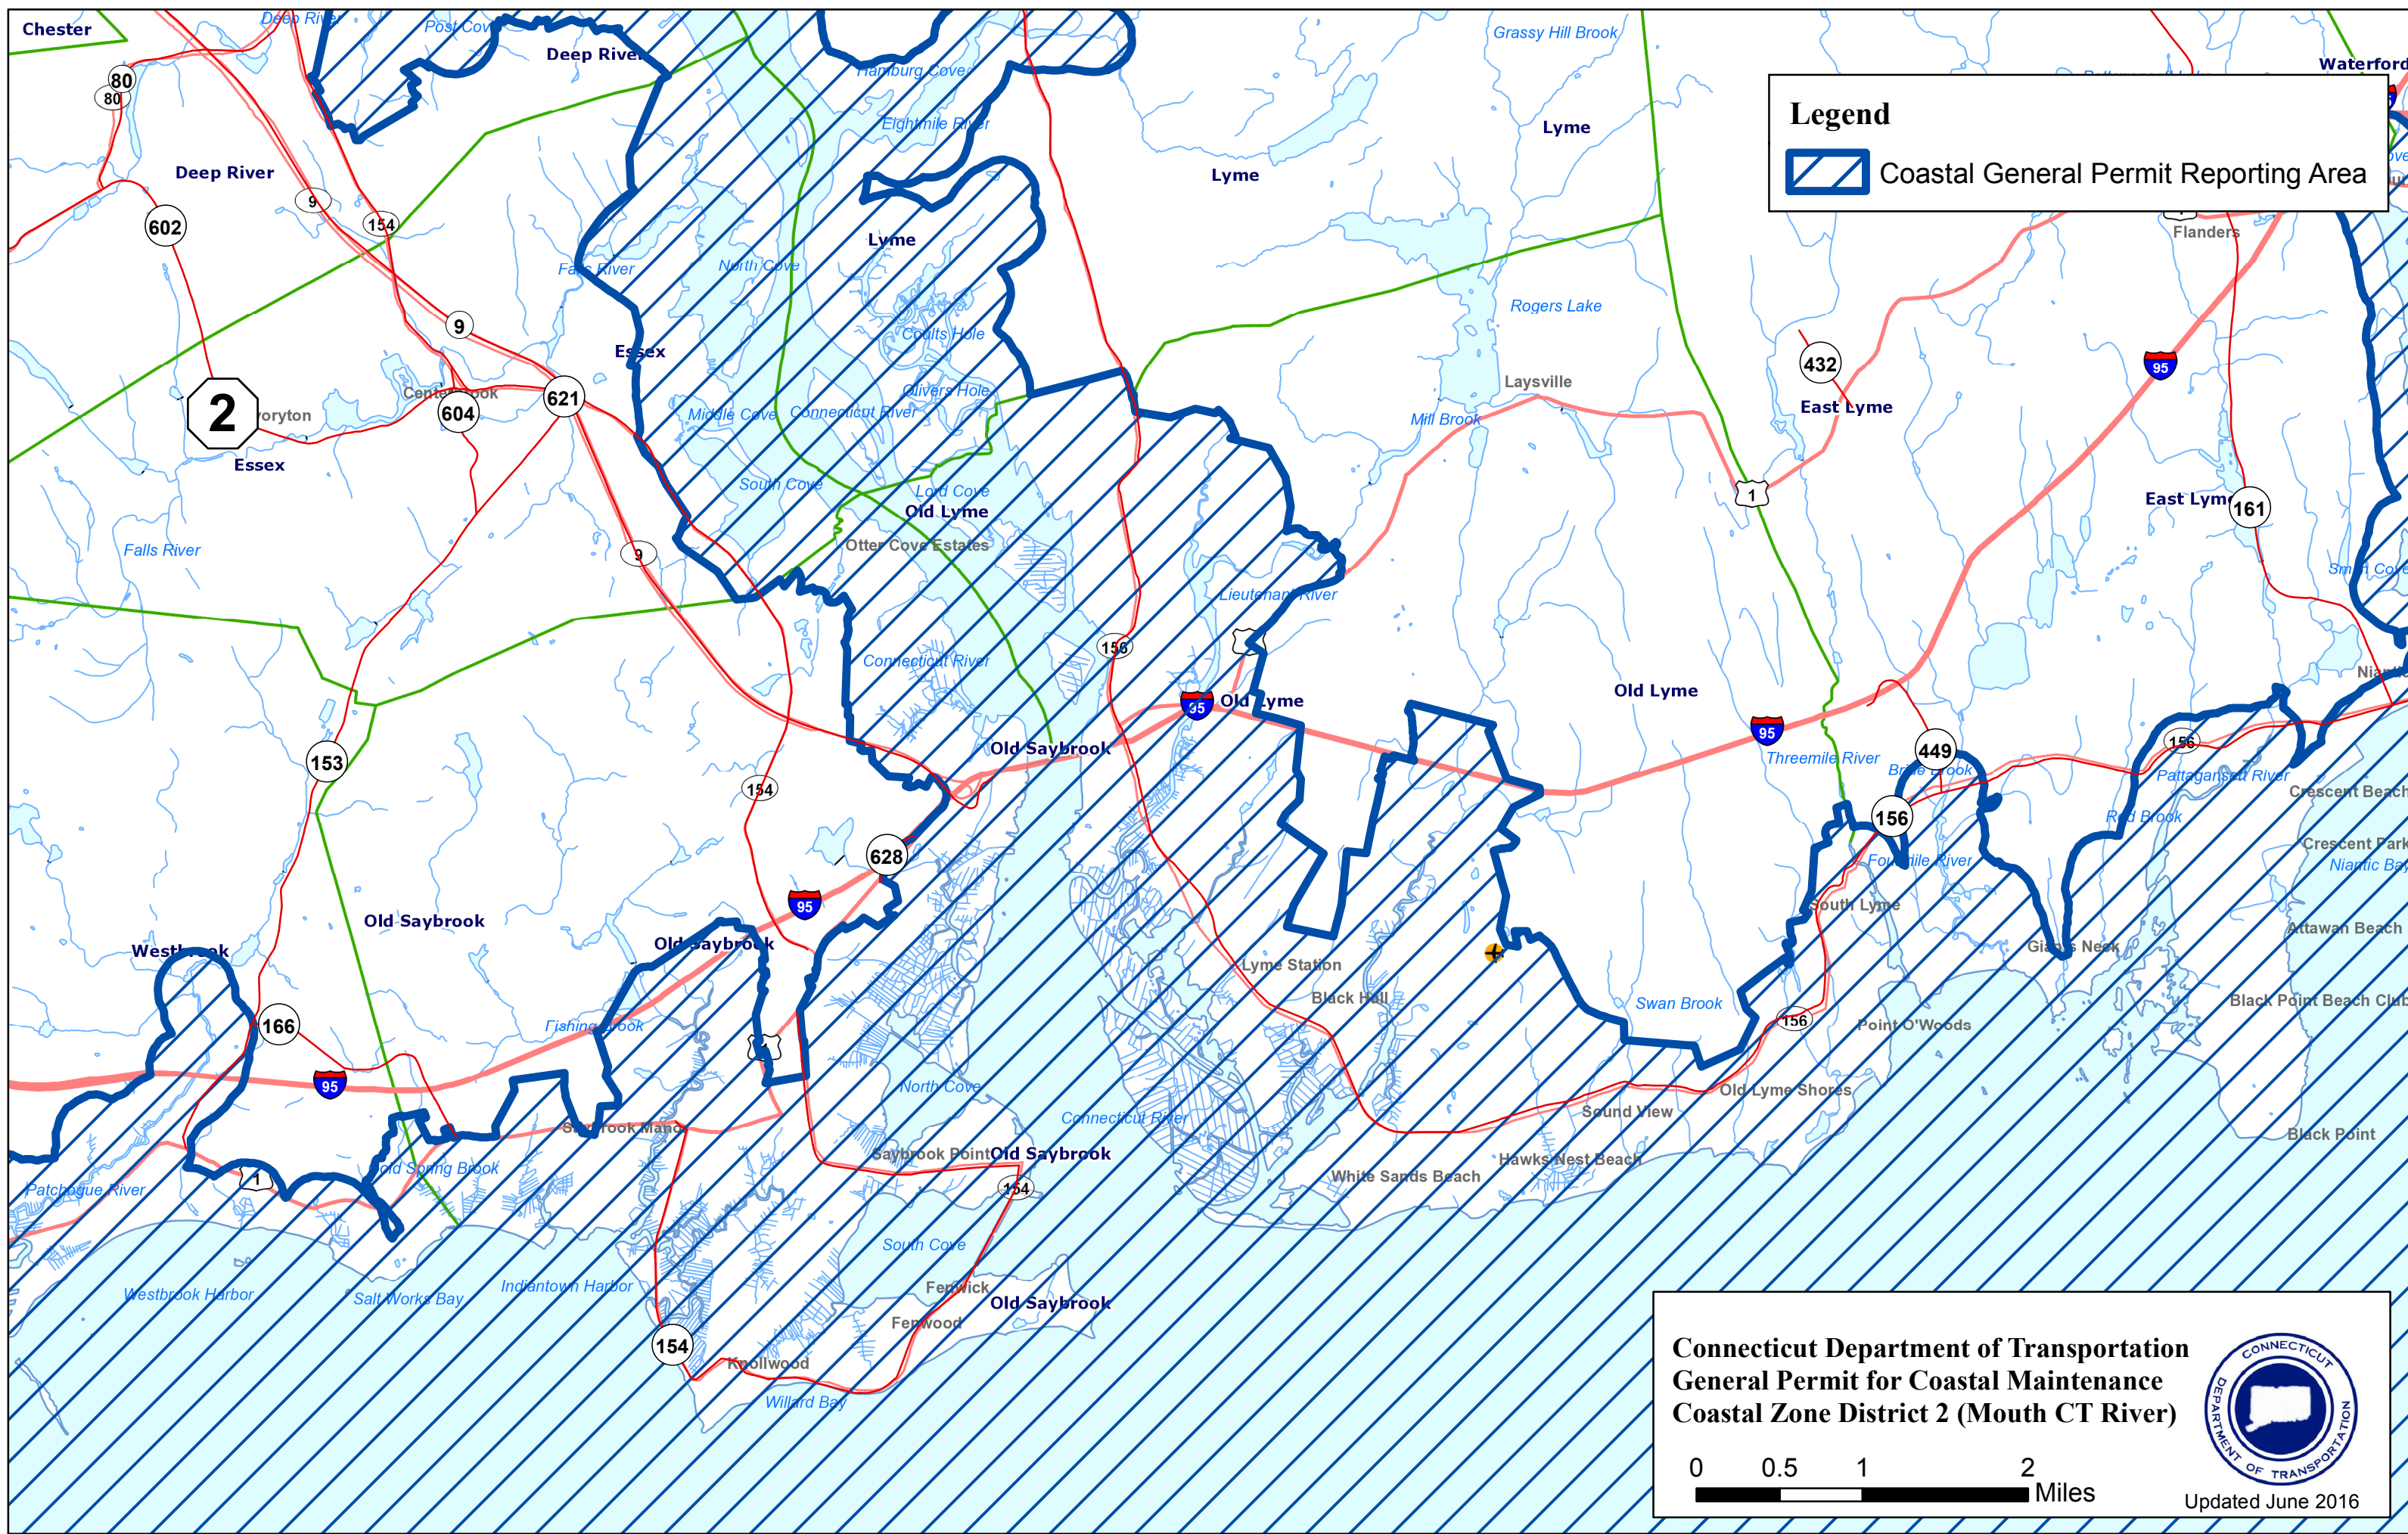

**Legend**

 Coastal General Permit Reporting Area

**Connecticut Department of Transportation  
General Permit for Coastal Maintenance  
Coastal Zone District 2 (Central CT River)**

0 0.5 1 2 Miles

Updated June 2016

**Legend**

 Coastal General Permit Reporting Area

**Connecticut Department of Transportation  
General Permit for Coastal Maintenance  
Coastal Zone District 2 (Lower CT River)**

0 0.5 1 2 Miles

Updated June 2016

**Legend**

 Coastal General Permit Reporting Area

**Connecticut Department of Transportation  
General Permit for Coastal Maintenance  
Coastal Zone District 2 (Mouth CT River)**

0 0.5 1 2 Miles

Updated June 2016