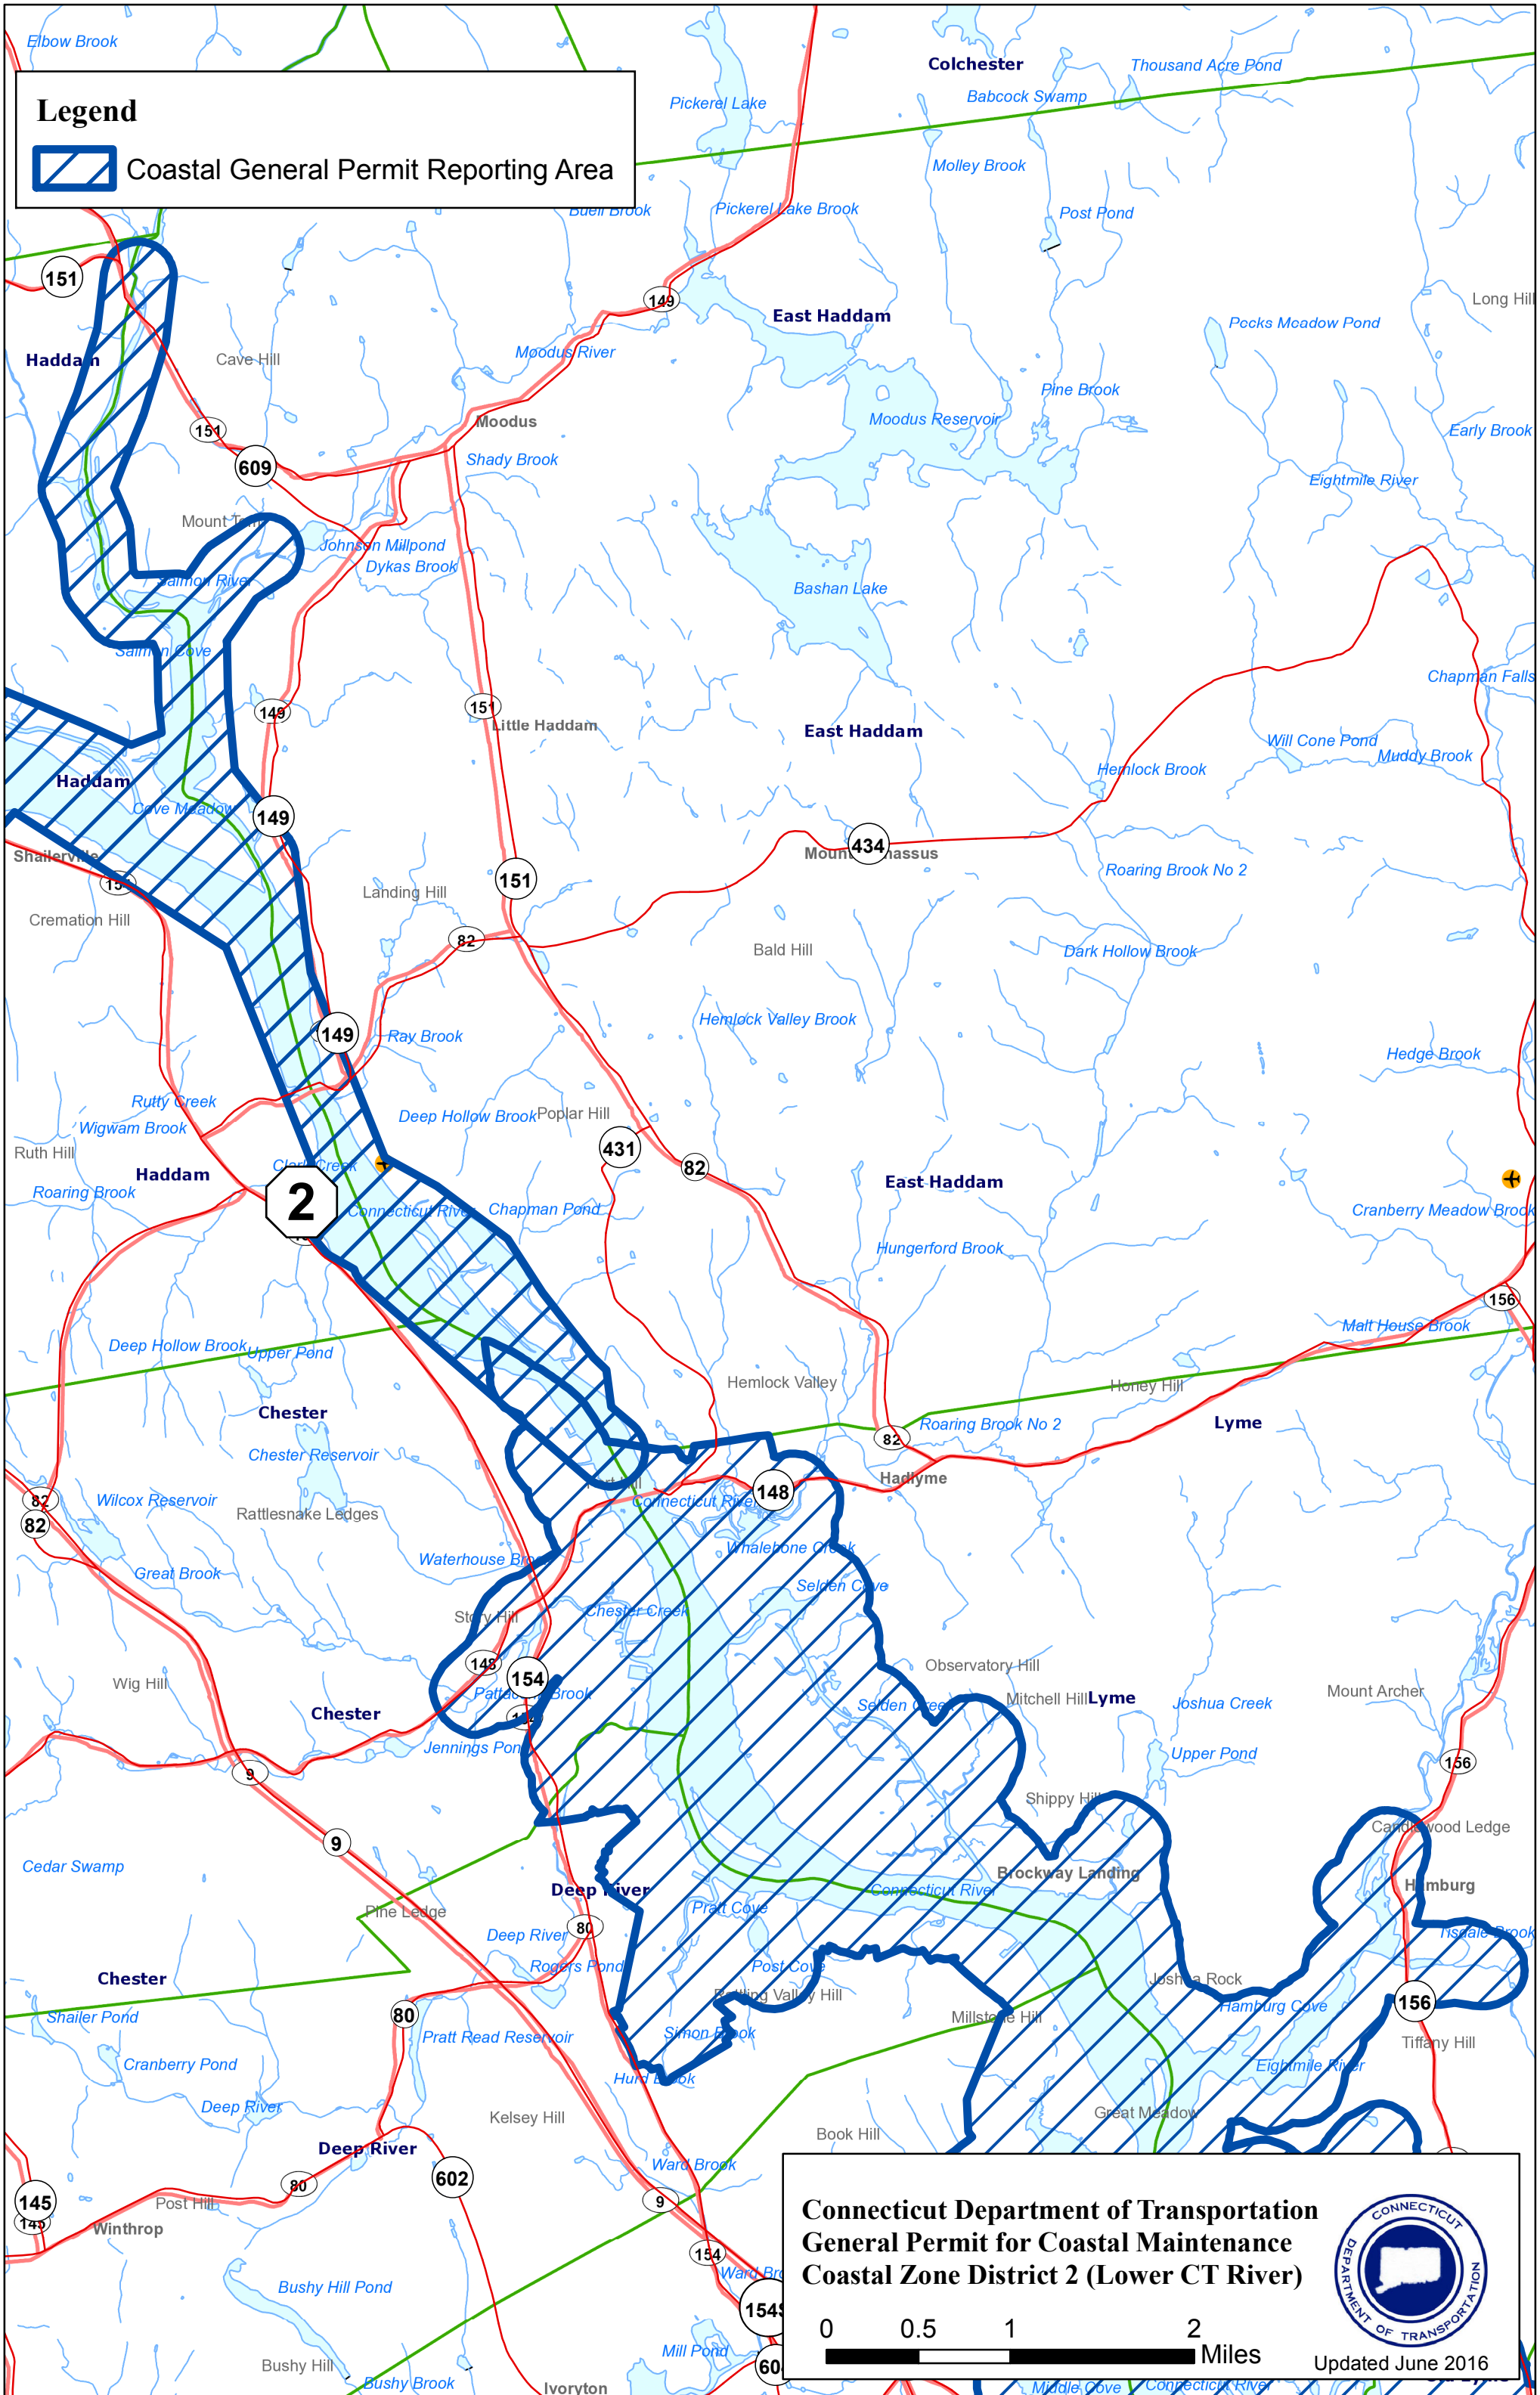

**Legend**

 Coastal General Permit Reporting Area

**Connecticut Department of Transportation  
General Permit for Coastal Maintenance  
Coastal Zone District 2 (Central CT River)**

0 0.5 1 2 Miles

Updated June 2016

**Legend**

 Coastal General Permit Reporting Area

**Connecticut Department of Transportation  
General Permit for Coastal Maintenance  
Coastal Zone District 2 (Lower CT River)**

0 0.5 1 2 Miles

Updated June 2016

**Legend**

 Coastal General Permit Reporting Area

**Connecticut Department of Transportation  
General Permit for Coastal Maintenance  
Coastal Zone District 2 (Mouth CT River)**

0 0.5 1 2 Miles

Updated June 2016