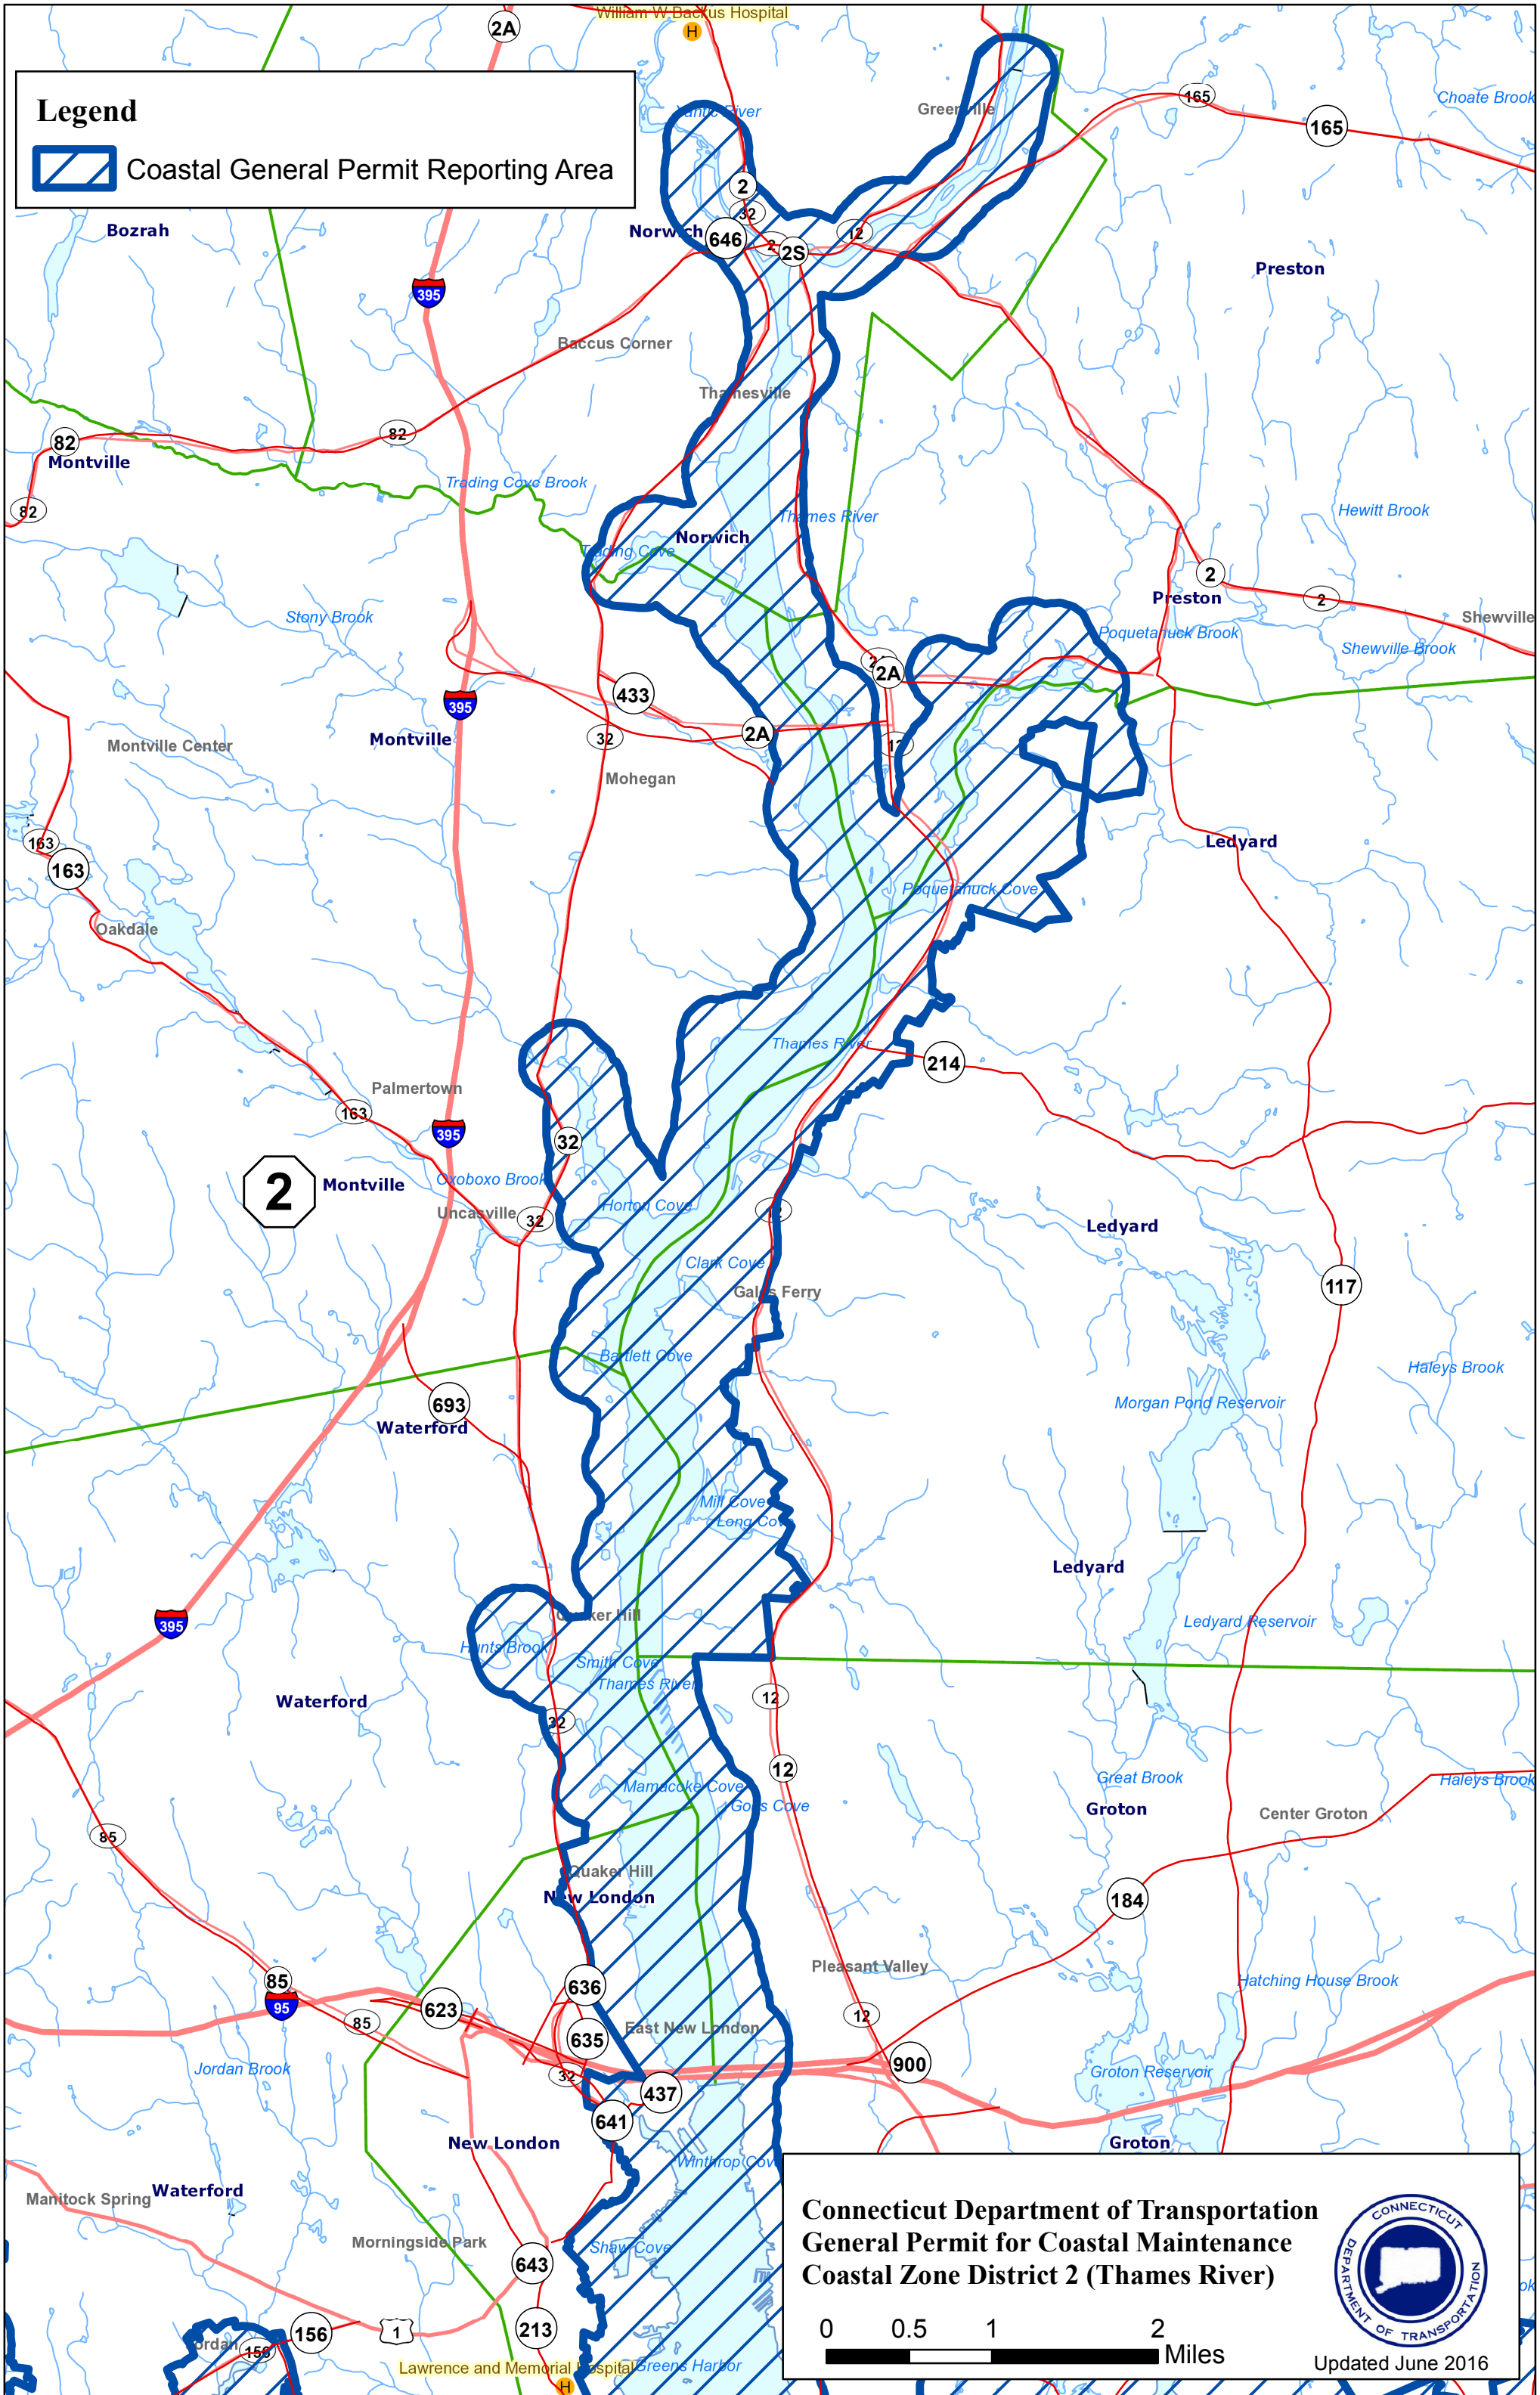

Legend

Coastal General Permit Reporting Area

**Connecticut Department of Transportation
General Permit for Coastal Maintenance
Coastal Zone District 2 (Thames River)**

Updated June 2016