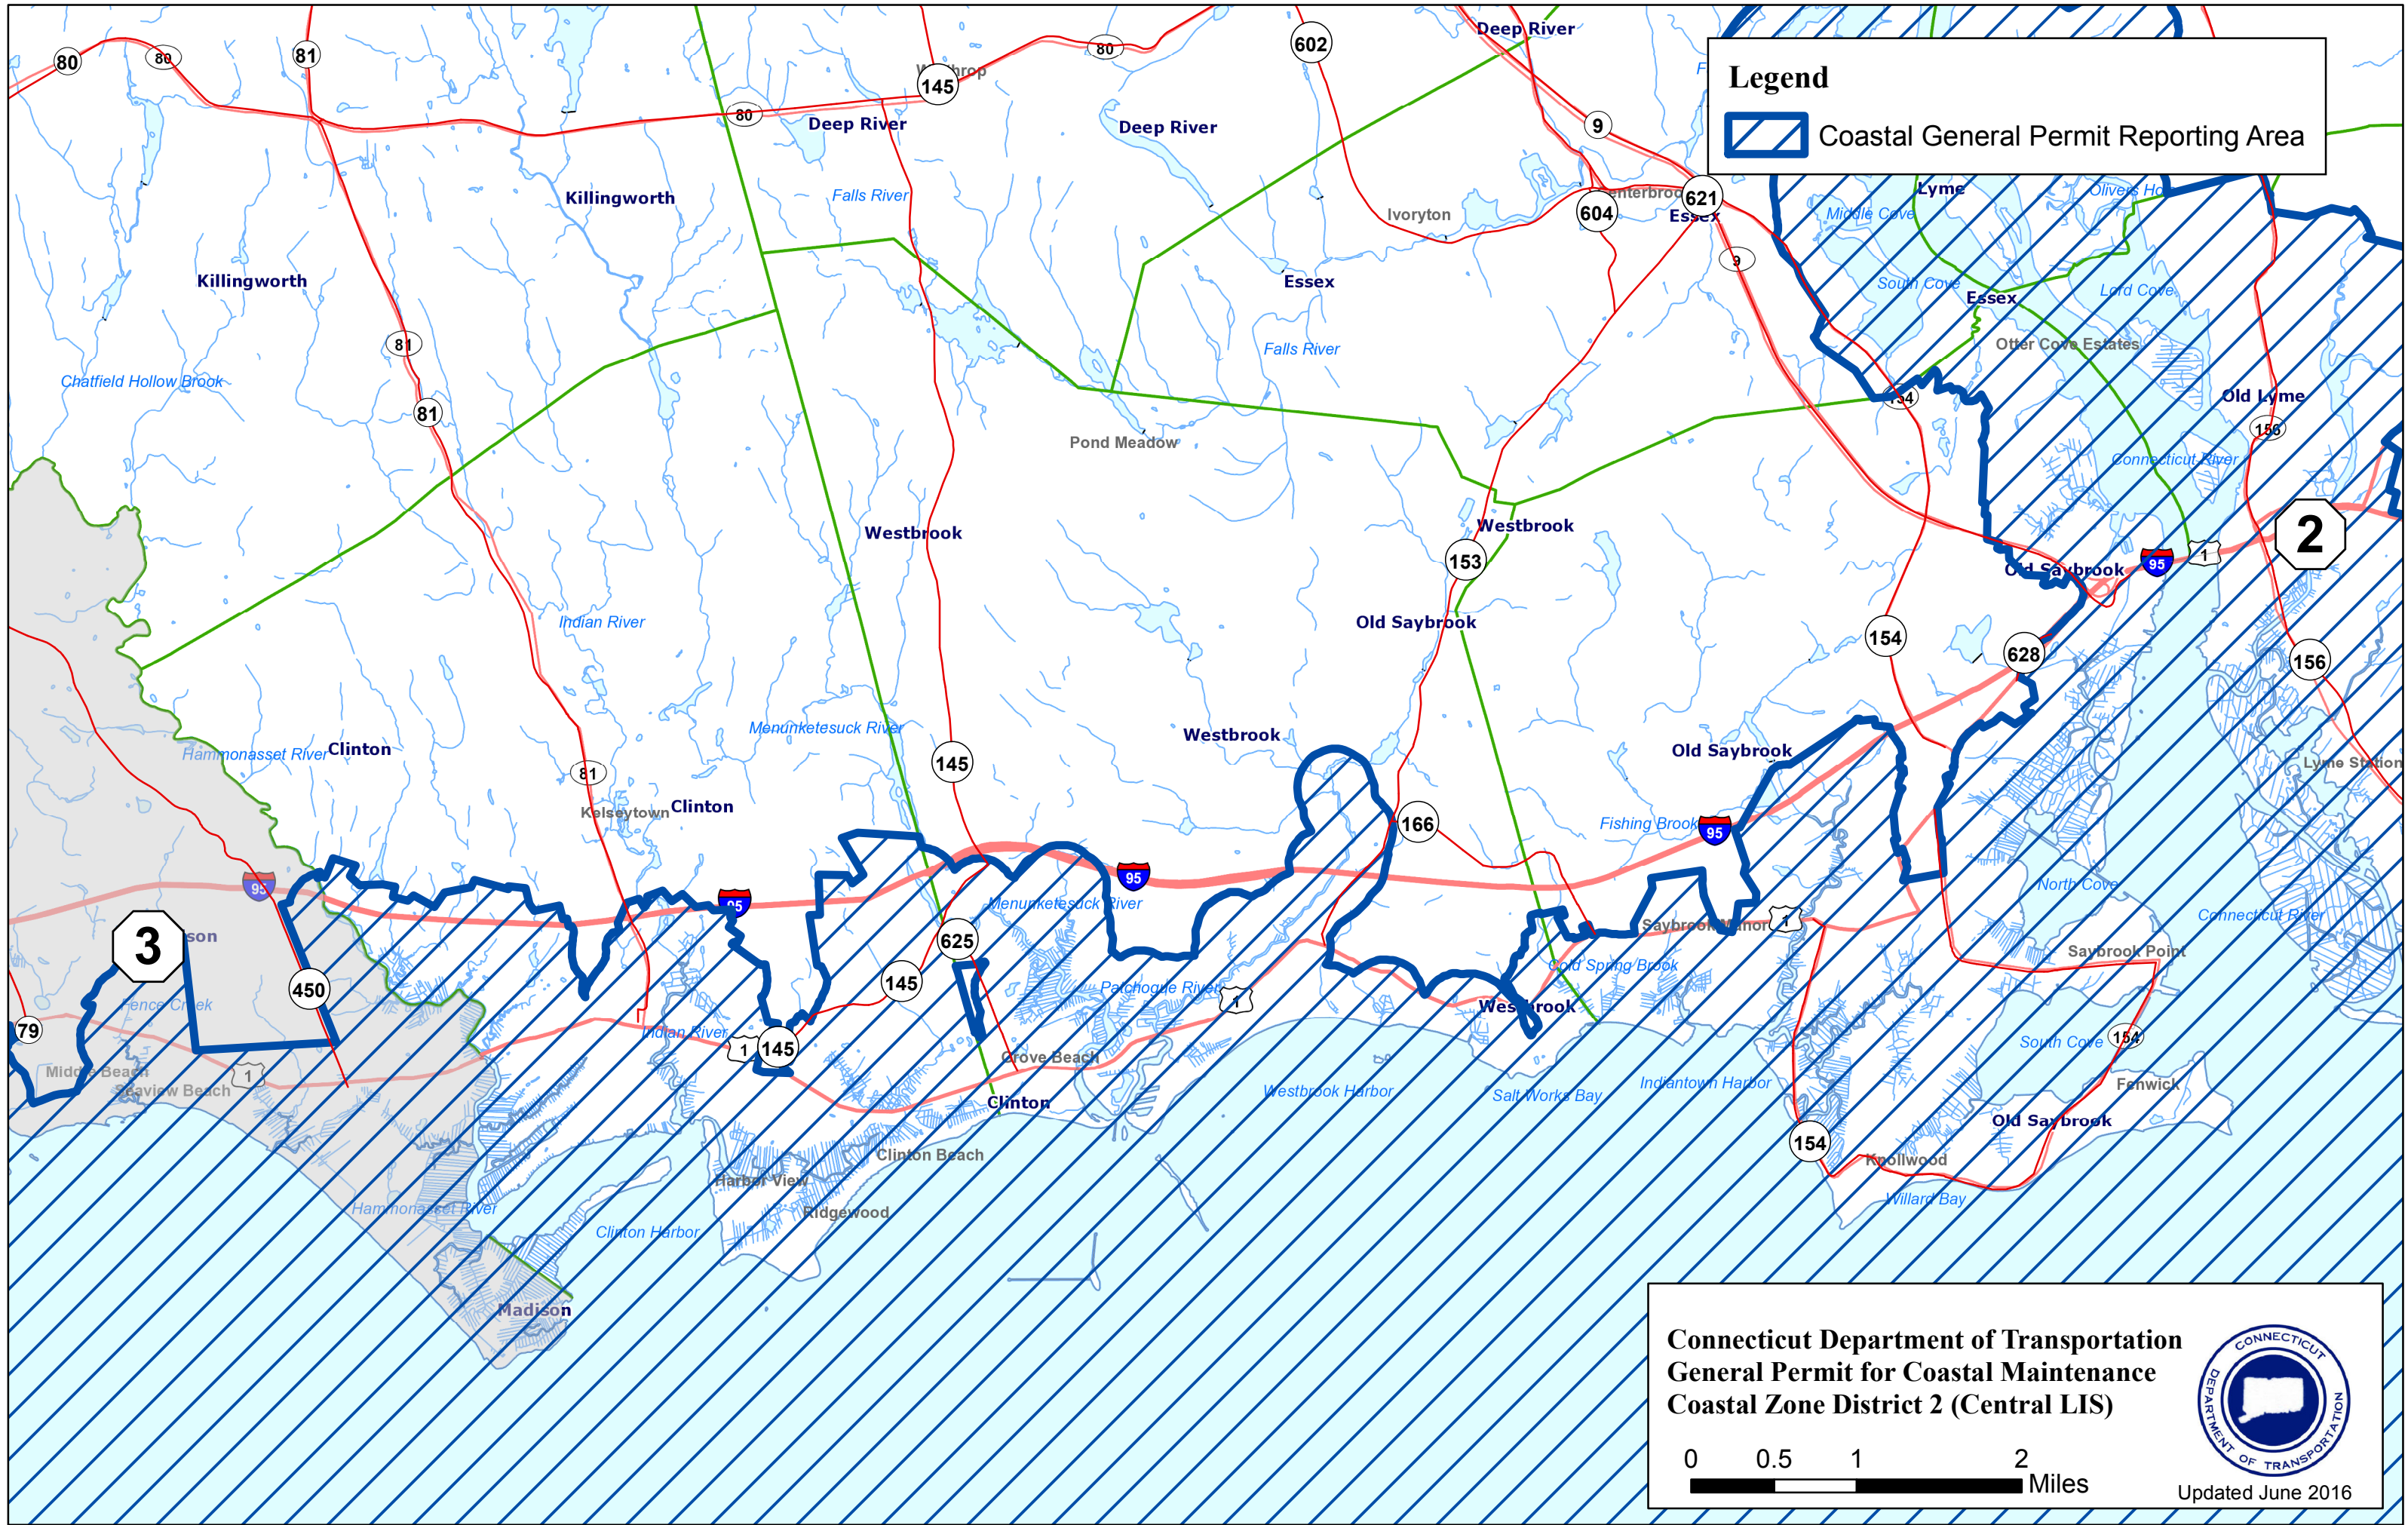

**Legend**

 Coastal General Permit Reporting Area

**Connecticut Department of Transportation  
General Permit for Coastal Maintenance  
Coastal Zone District 2 (Central CT River)**

0 0.5 1 2 Miles

Updated June 2016

**Legend**

 Coastal General Permit Reporting Area

**Connecticut Department of Transportation  
General Permit for Coastal Maintenance  
Coastal Zone District 2 (Lower CT River)**

0 0.5 1 2 Miles

Updated June 2016

**Legend**

 Coastal General Permit Reporting Area

**Connecticut Department of Transportation  
General Permit for Coastal Maintenance  
Coastal Zone District 2 (Mouth CT River)**

0 0.5 1 2 Miles

Updated June 2016