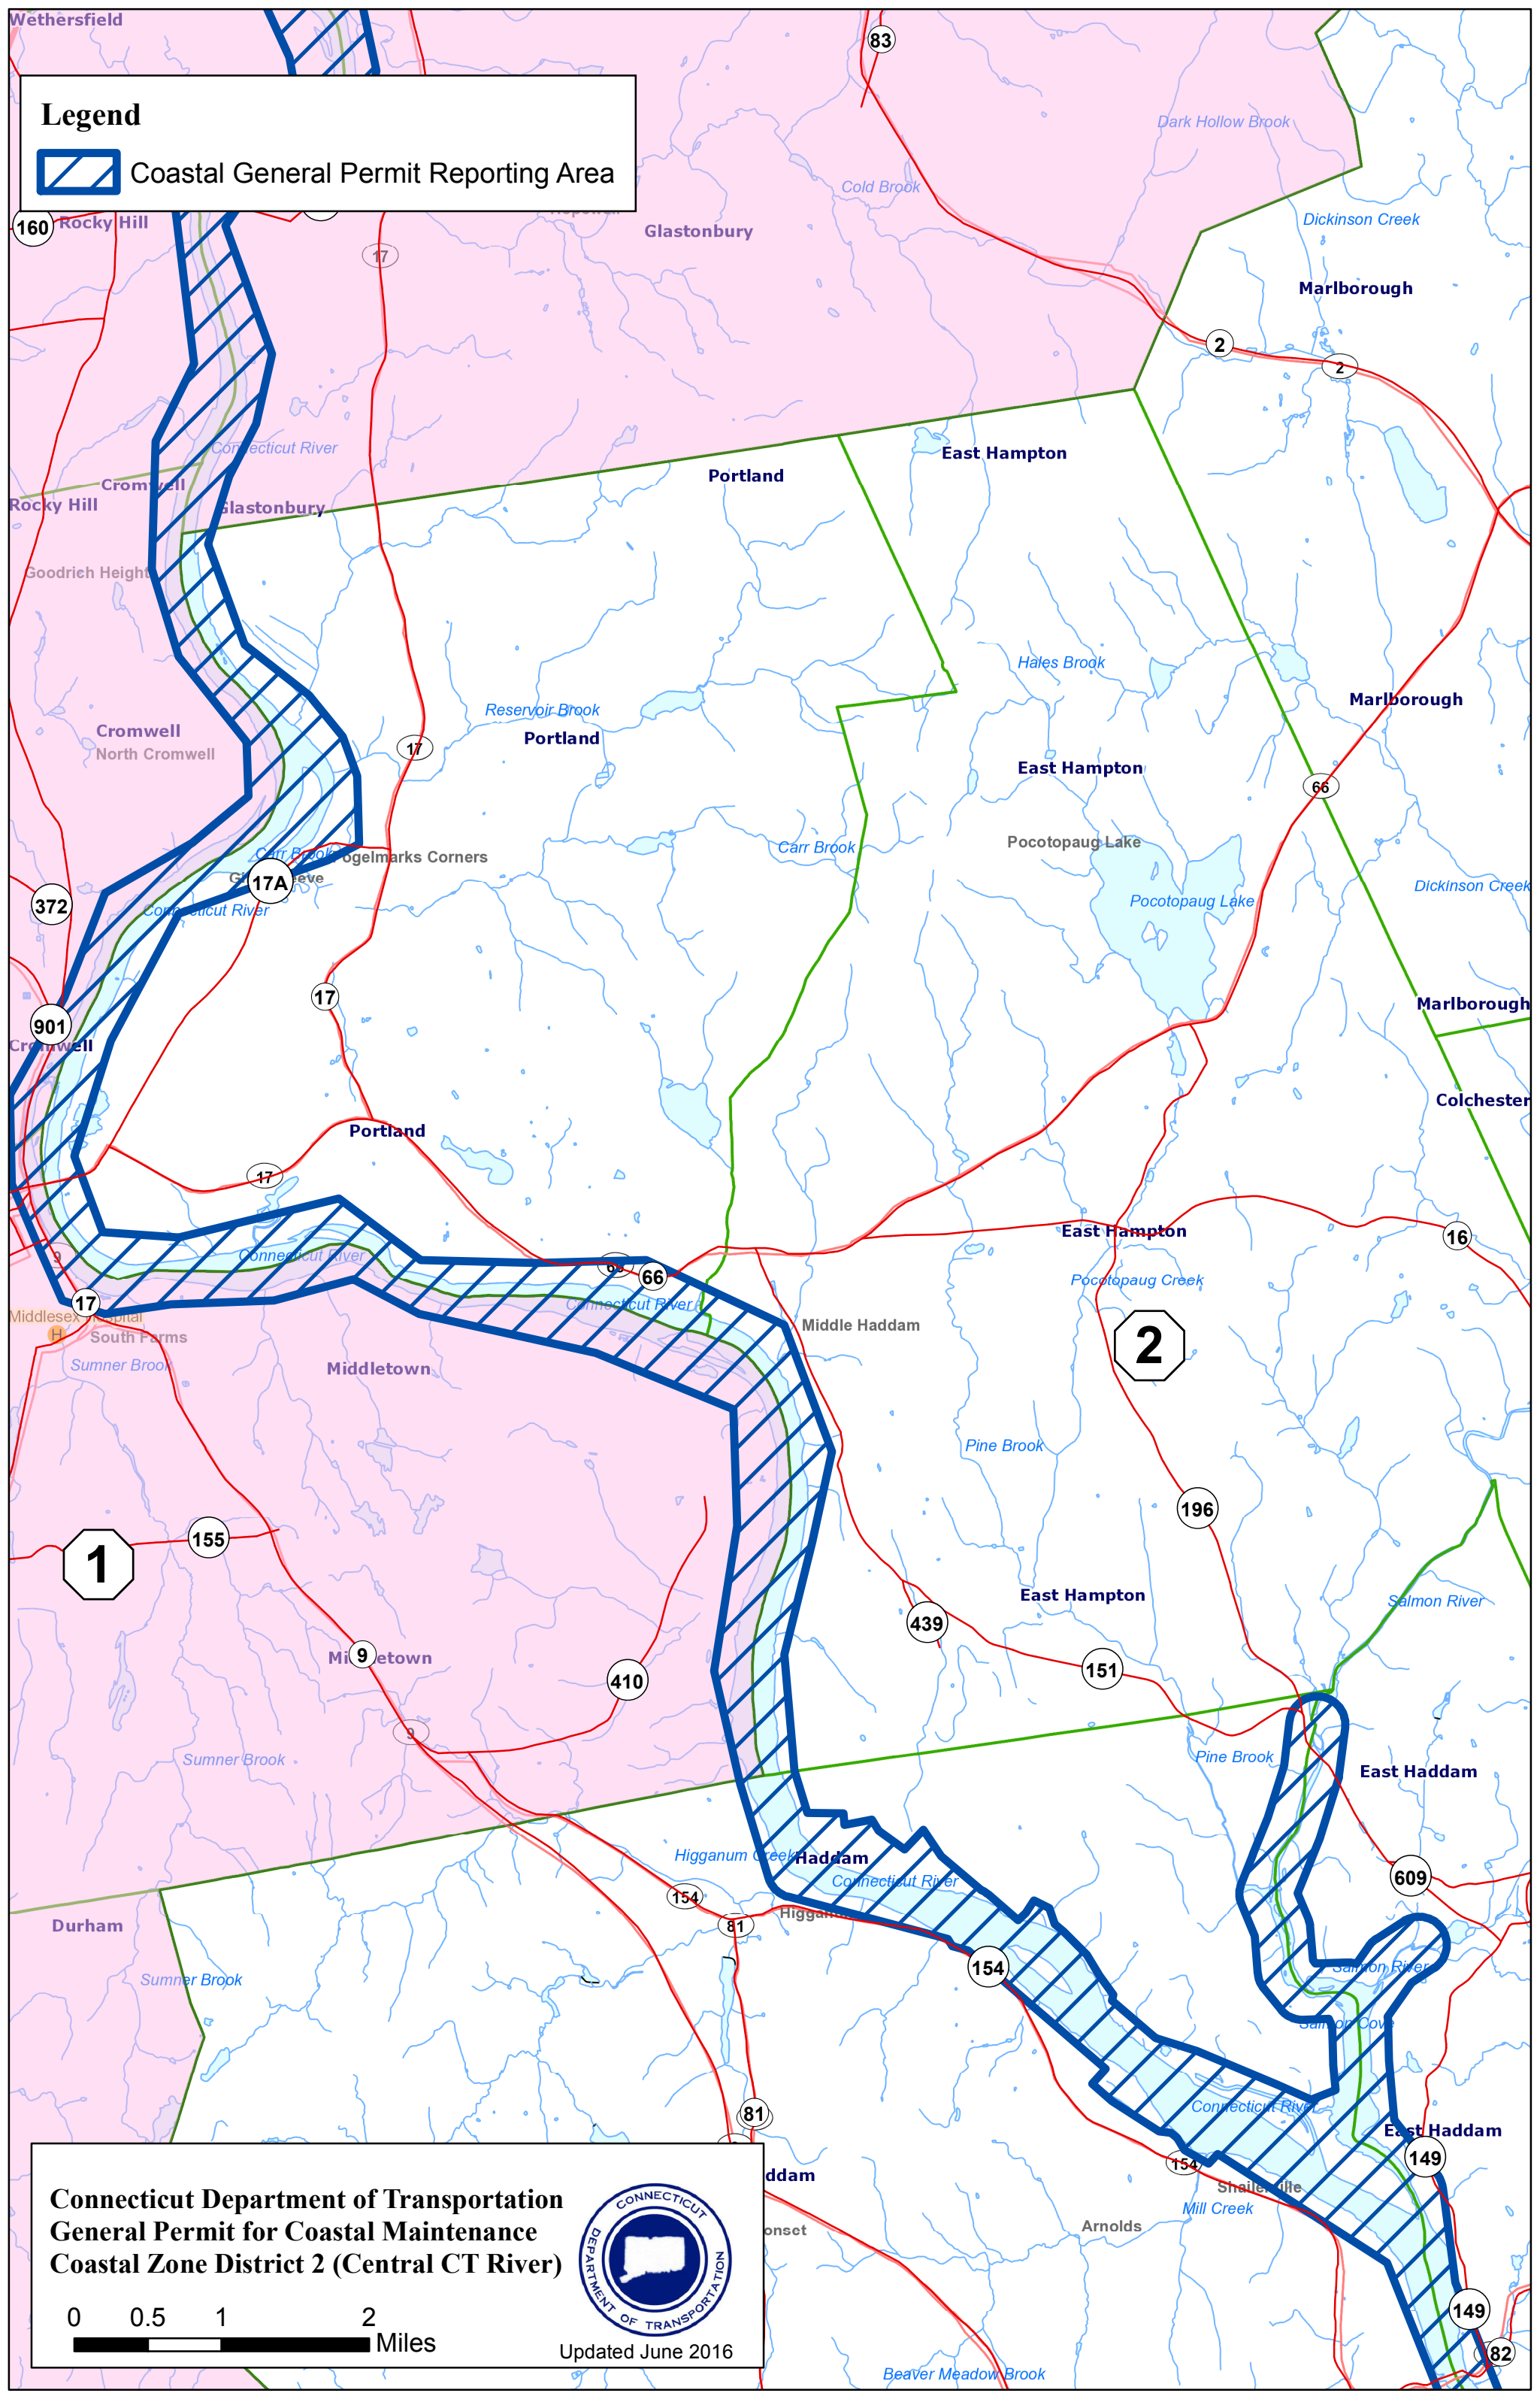

**Legend**

 Coastal General Permit Reporting Area

**Connecticut Department of Transportation  
General Permit for Coastal Maintenance  
Coastal Zone District 2 (Central CT River)**

0 0.5 1 2 Miles

Updated June 2016

**Legend**

 Coastal General Permit Reporting Area

**Connecticut Department of Transportation  
General Permit for Coastal Maintenance  
Coastal Zone District 2 (Lower CT River)**

0 0.5 1 2 Miles

Updated June 2016

**Legend**

 Coastal General Permit Reporting Area

**Connecticut Department of Transportation  
General Permit for Coastal Maintenance  
Coastal Zone District 2 (Mouth CT River)**

0 0.5 1 2 Miles

Updated June 2016