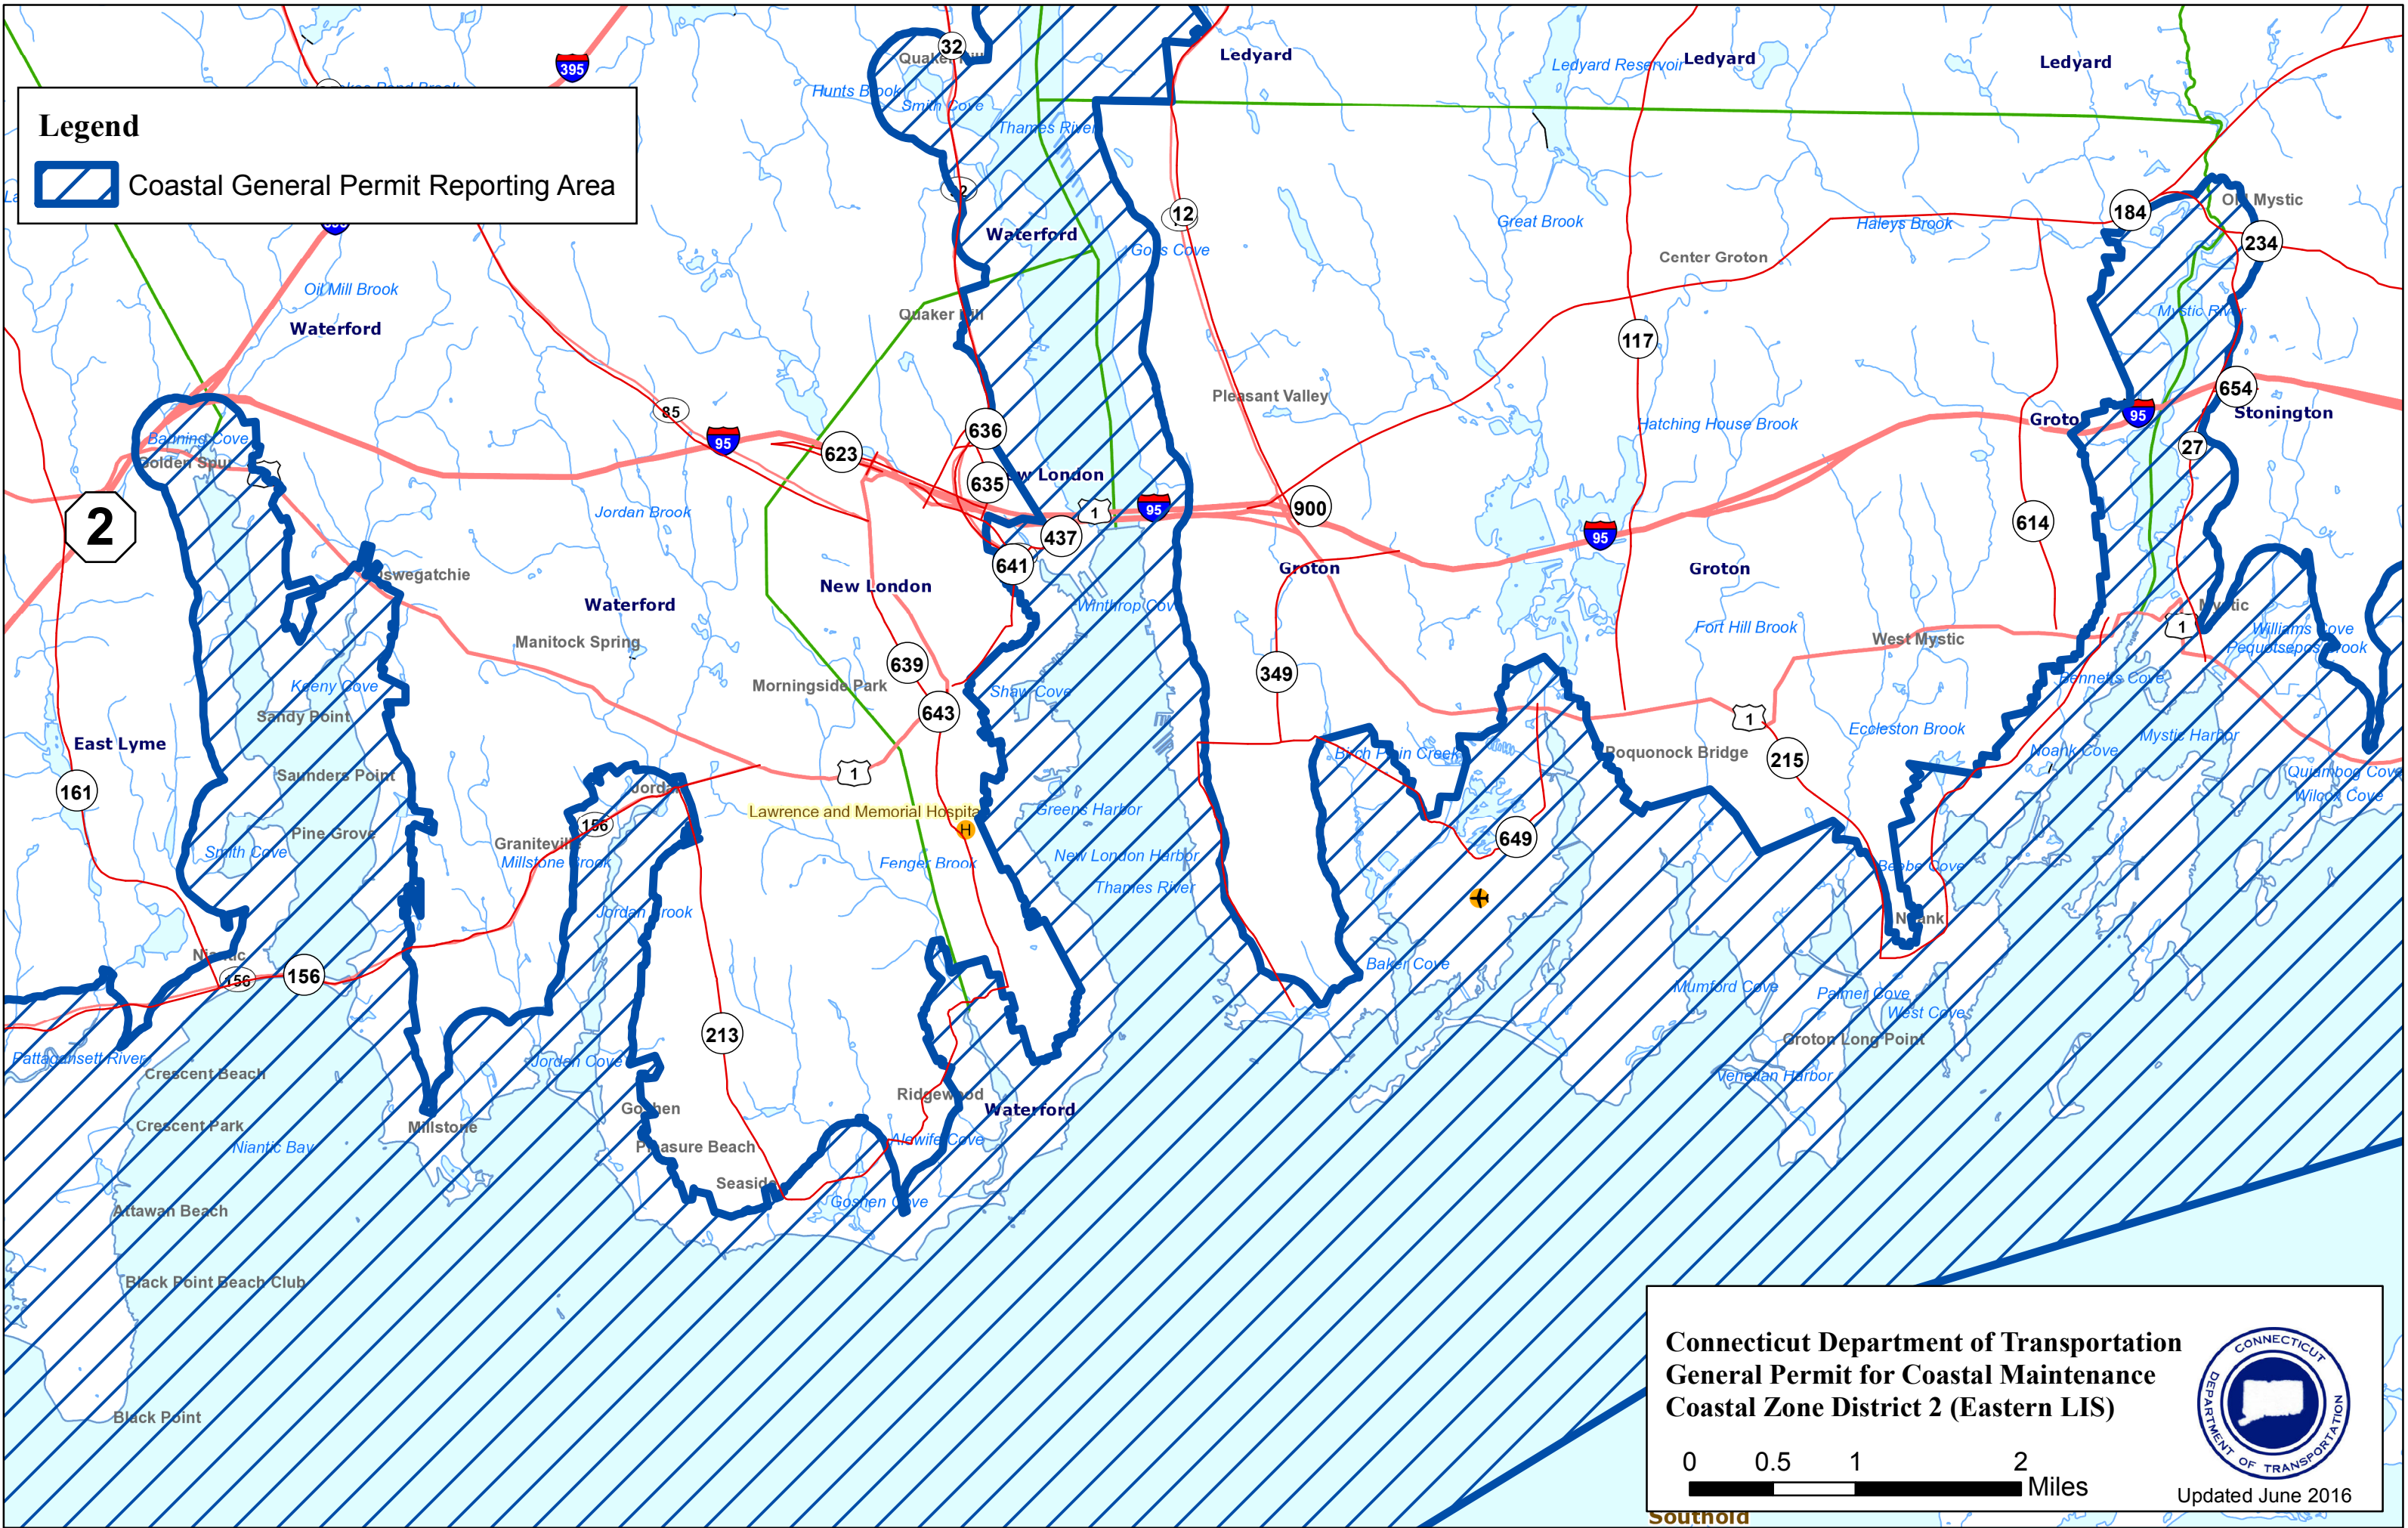

Legend

Coastal General Permit Reporting Area

**Connecticut Department of Transportation
General Permit for Coastal Maintenance
Coastal Zone District 2 (Eastern LIS)**

Updated June 2016

Southold