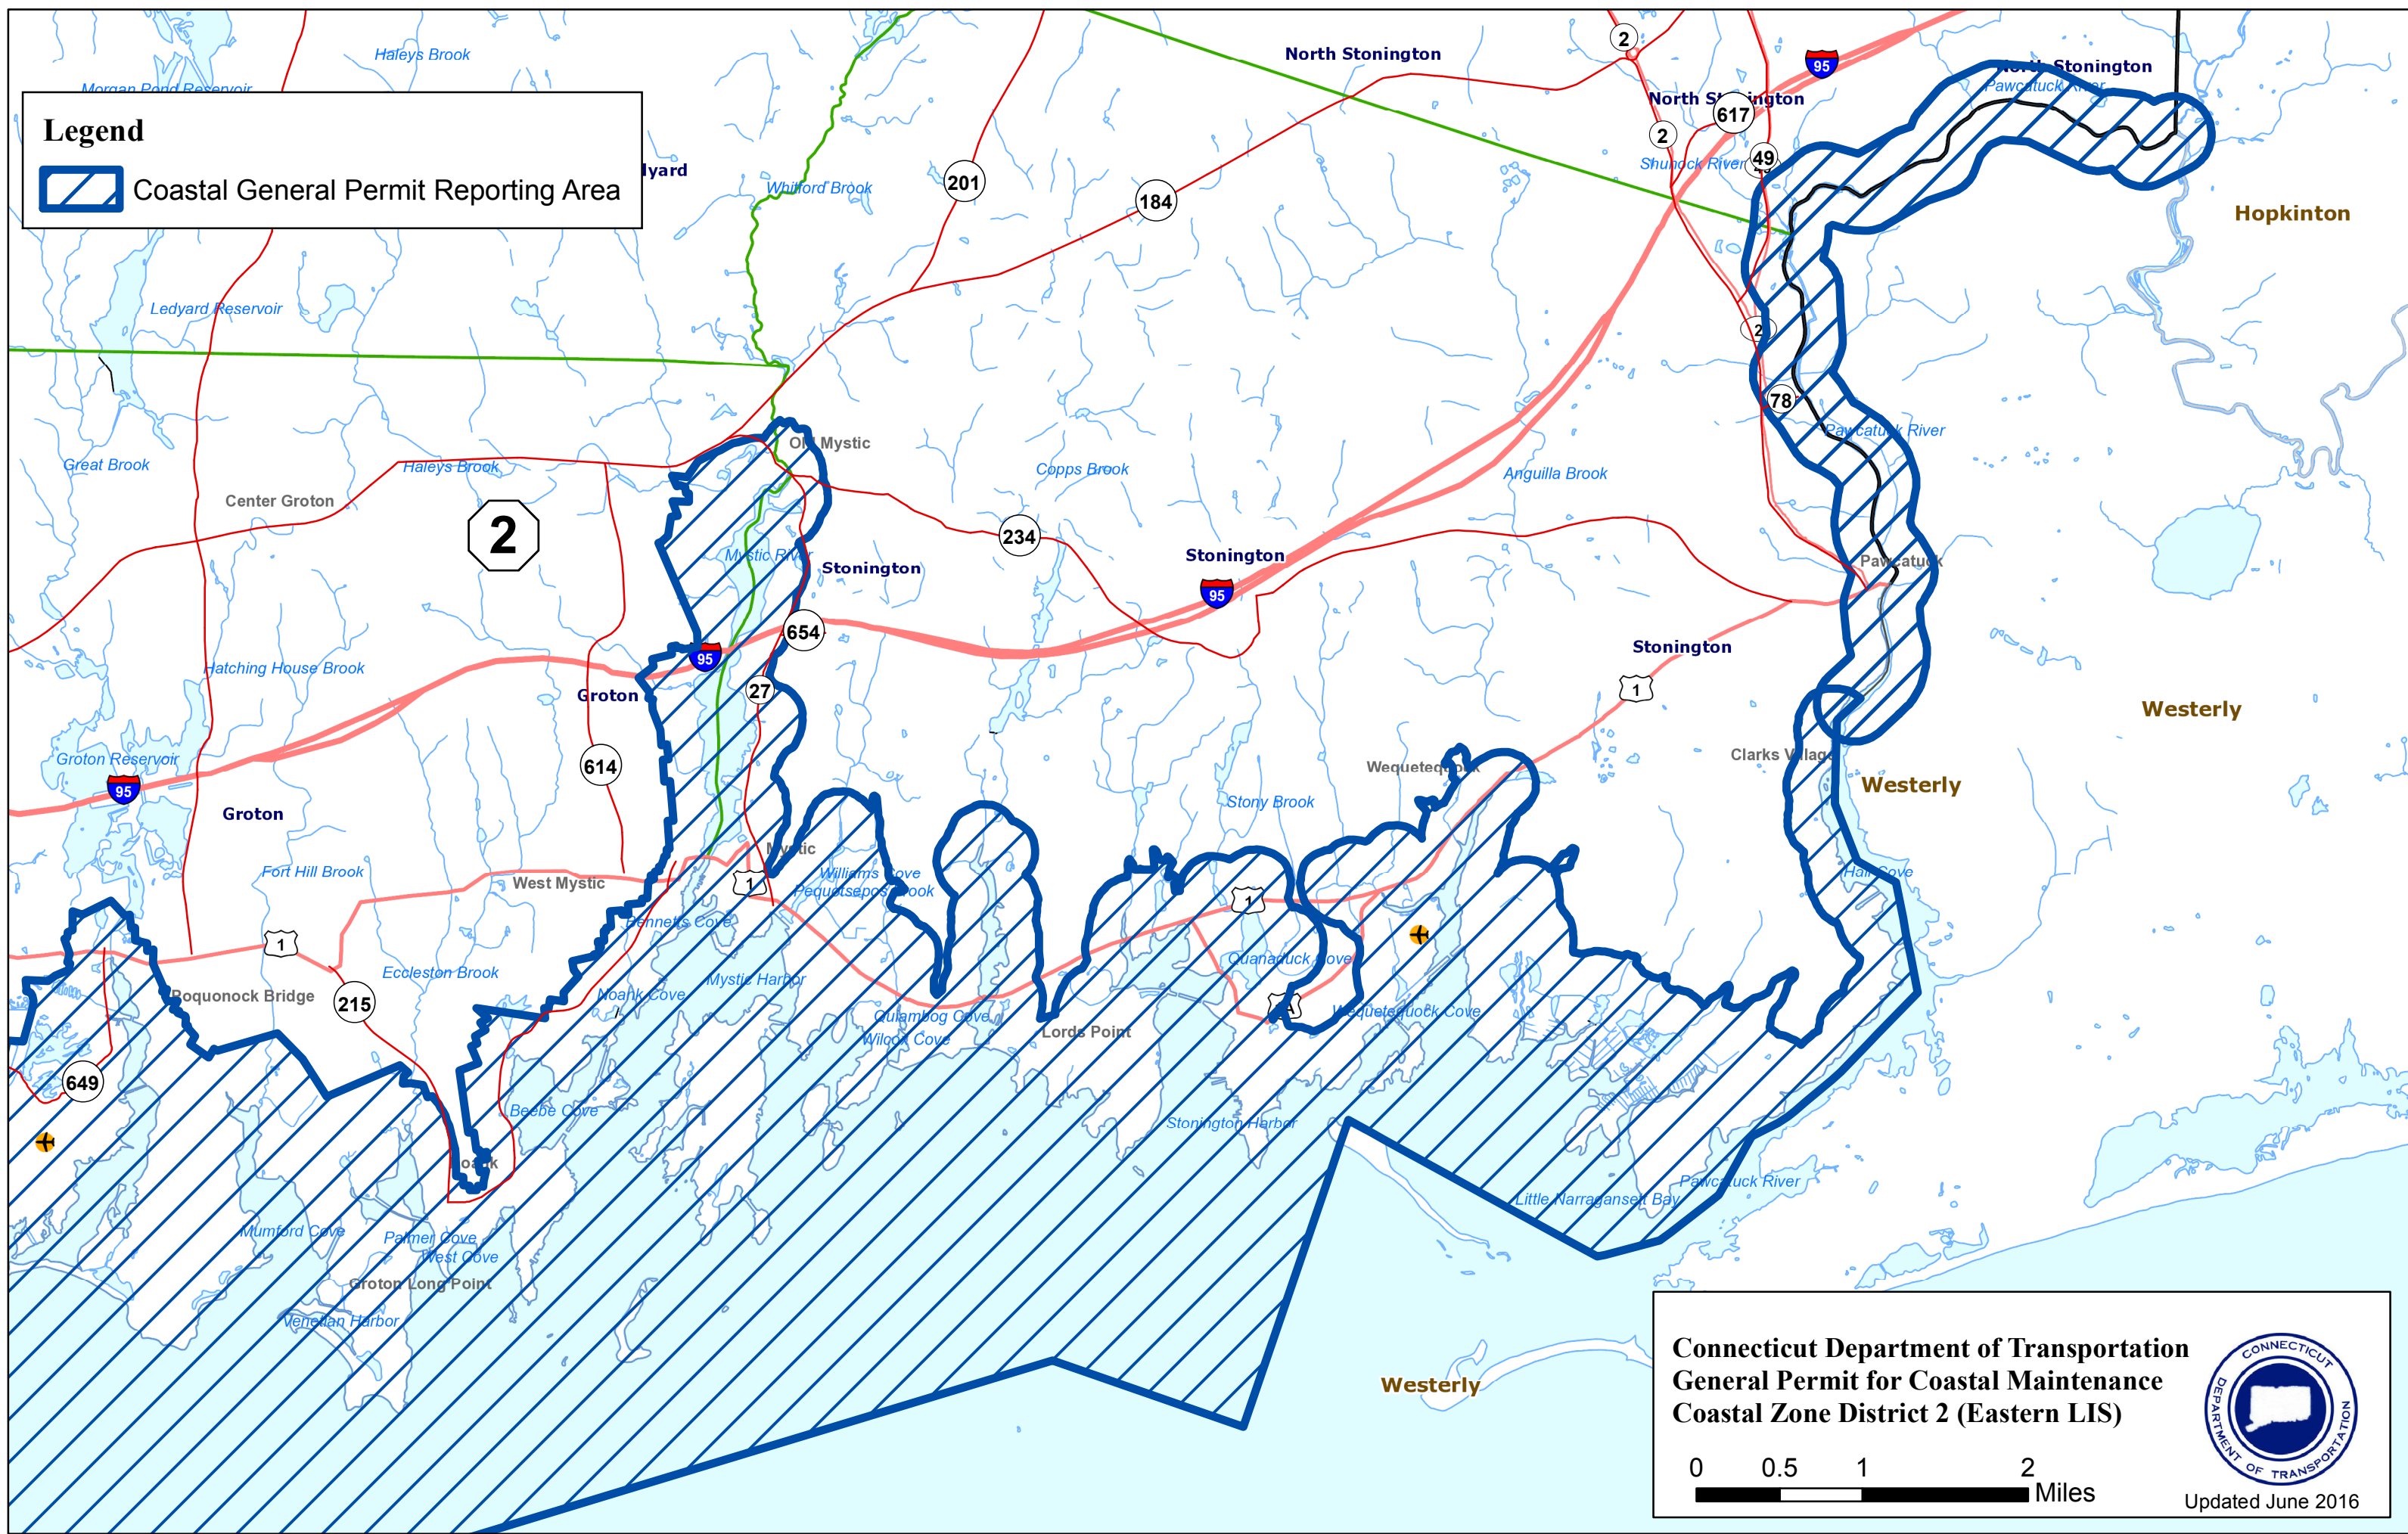

Legend

Coastal General Permit Reporting Area

**Connecticut Department of Transportation
General Permit for Coastal Maintenance
Coastal Zone District 2 (Eastern LIS)**

Updated June 2016