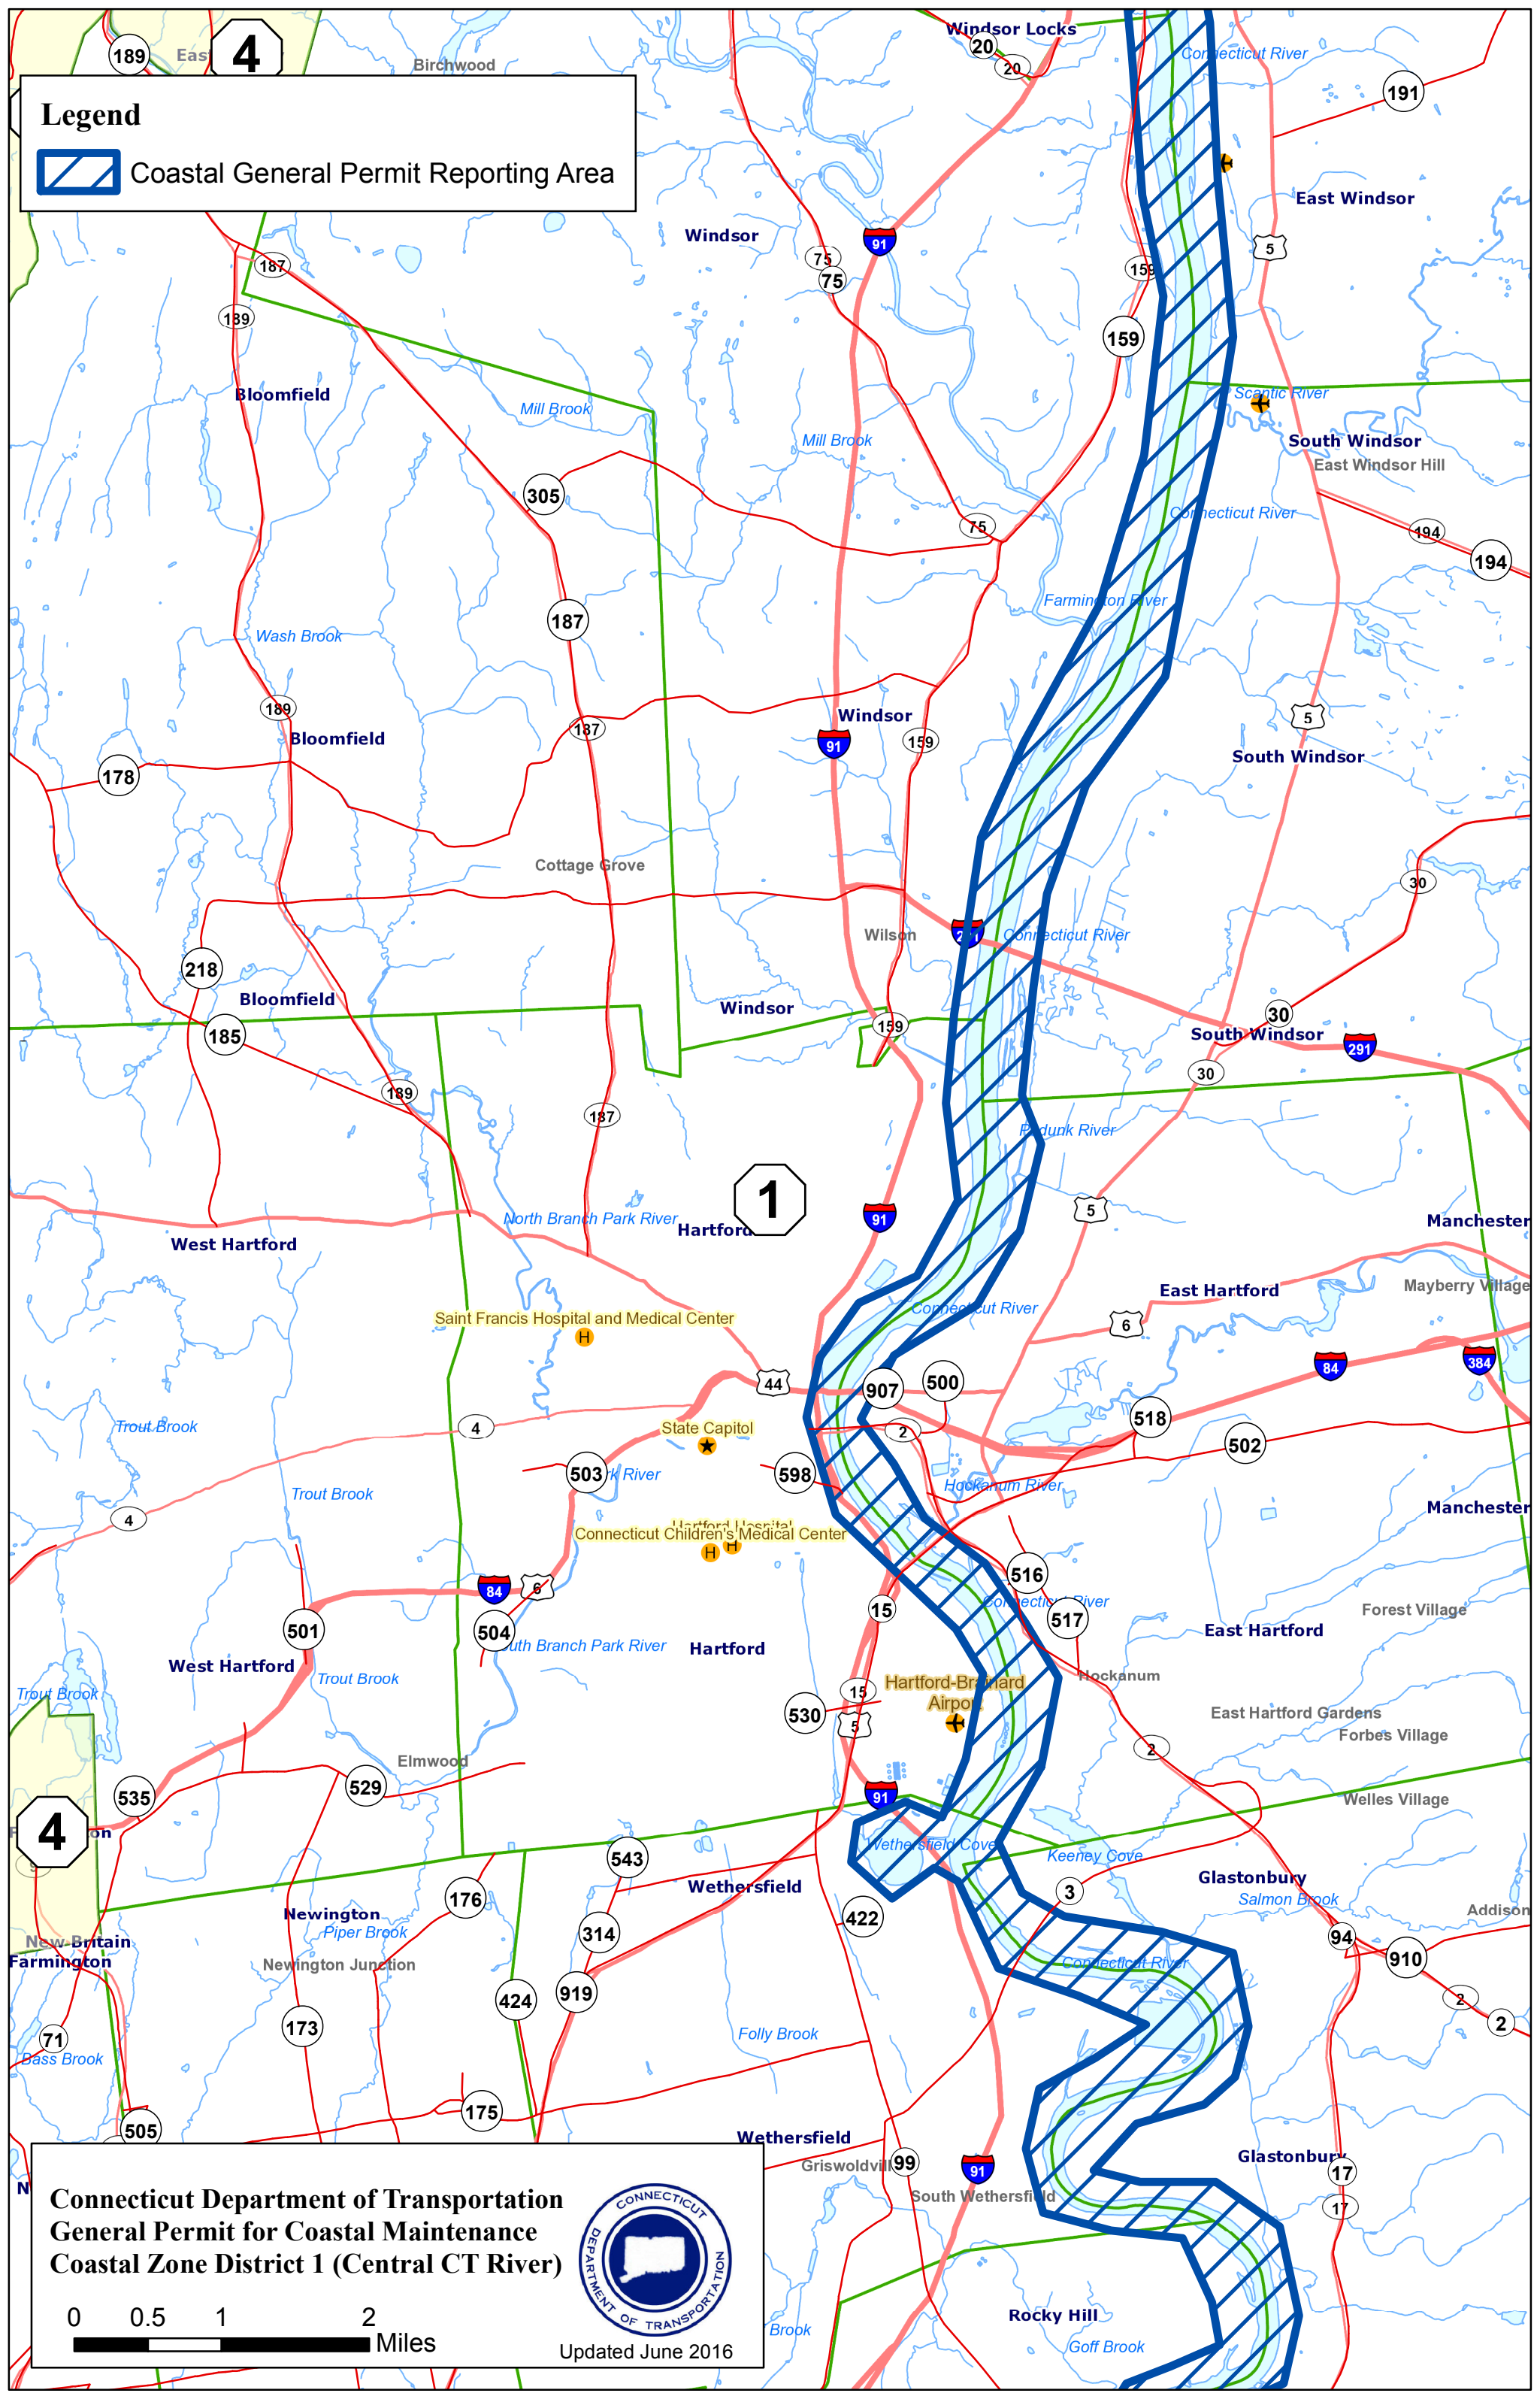

Southwick

Agawam

Longmeadow

Legend

 Coastal General Permit Reporting Area

4

1

**Connecticut Department of Transportation
General Permit for Coastal Maintenance
Coastal Zone District 1 (North CT River)**

0 0.5 1 2 Miles

Updated June 2016

Legend

 Coastal General Permit Reporting Area

**Connecticut Department of Transportation
General Permit for Coastal Maintenance
Coastal Zone District 1 (Central CT River)**

0 0.5 1 2 Miles

Updated June 2016