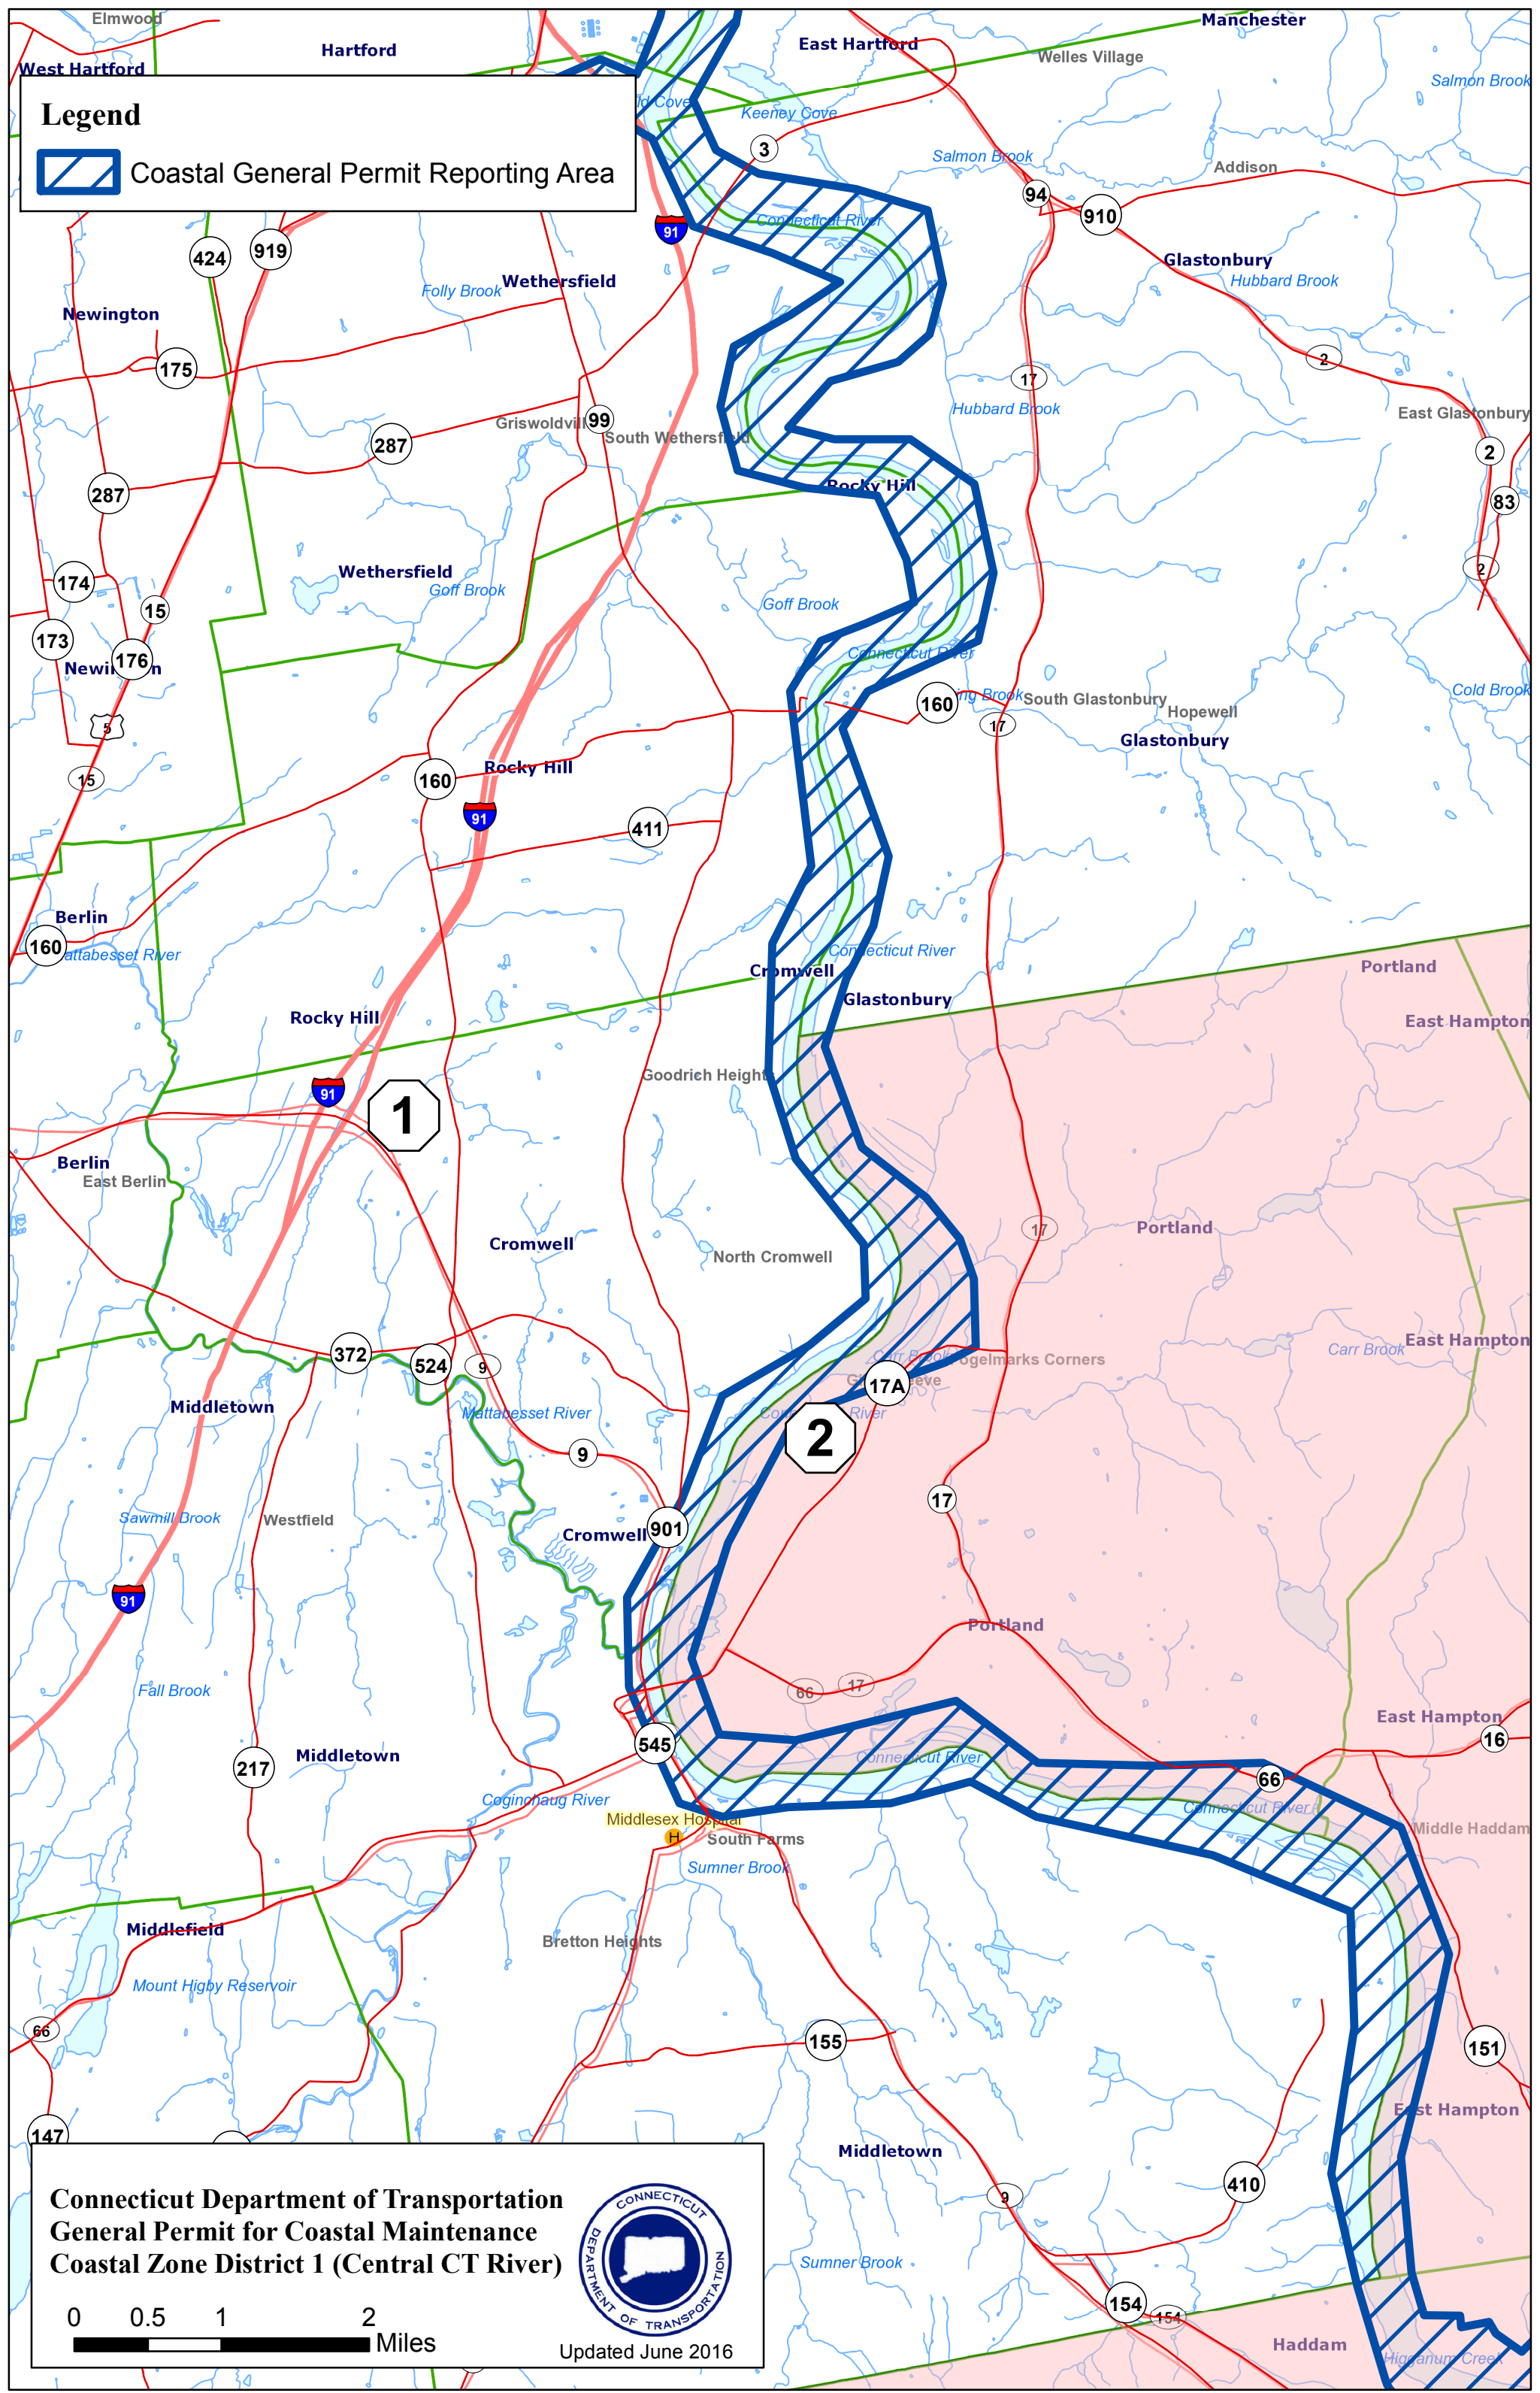

Southwick

Agawam

Longmeadow

Legend

 Coastal General Permit Reporting Area

4

1

**Connecticut Department of Transportation
General Permit for Coastal Maintenance
Coastal Zone District 1 (North CT River)**

0 0.5 1 2 Miles

Updated June 2016

Legend

 Coastal General Permit Reporting Area

**Connecticut Department of Transportation
General Permit for Coastal Maintenance
Coastal Zone District 1 (Central CT River)**