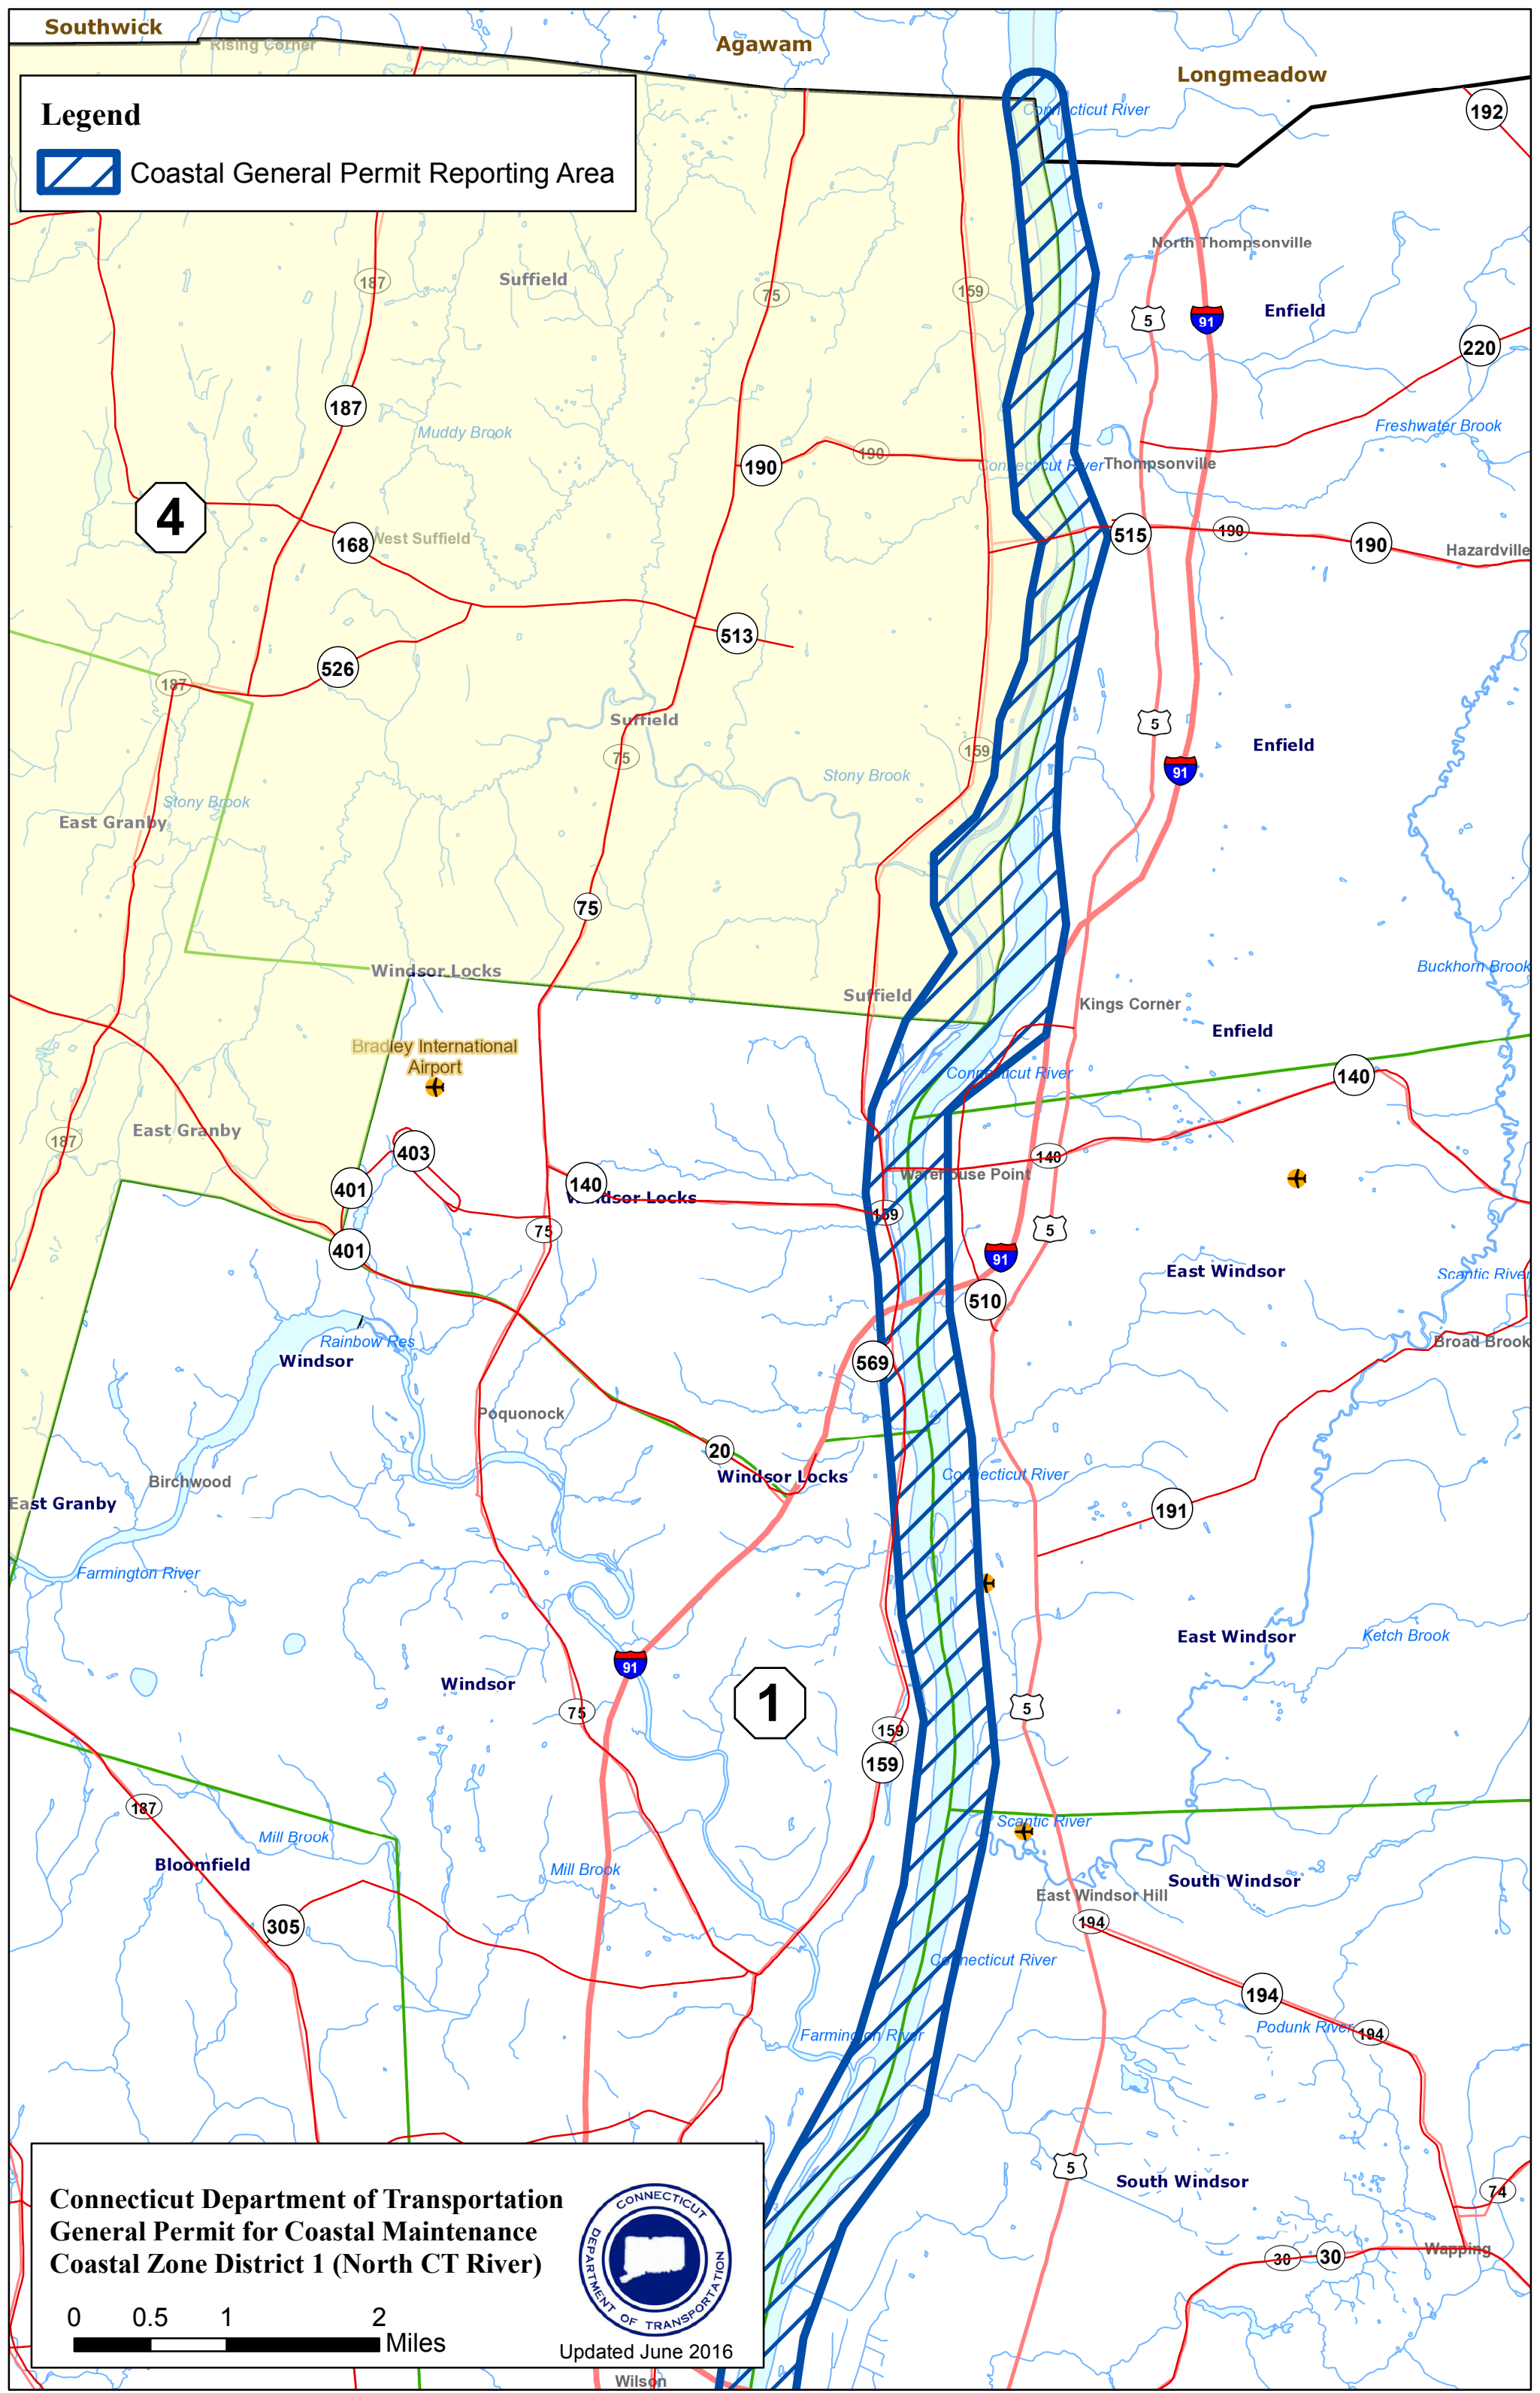

Southwick

Agawam

Longmeadow

Legend

 Coastal General Permit Reporting Area

4

1

**Connecticut Department of Transportation
General Permit for Coastal Maintenance
Coastal Zone District 1 (North CT River)**

0 0.5 1 2 Miles

Updated June 2016

Legend

 Coastal General Permit Reporting Area

**Connecticut Department of Transportation
General Permit for Coastal Maintenance
Coastal Zone District 1 (Central CT River)**