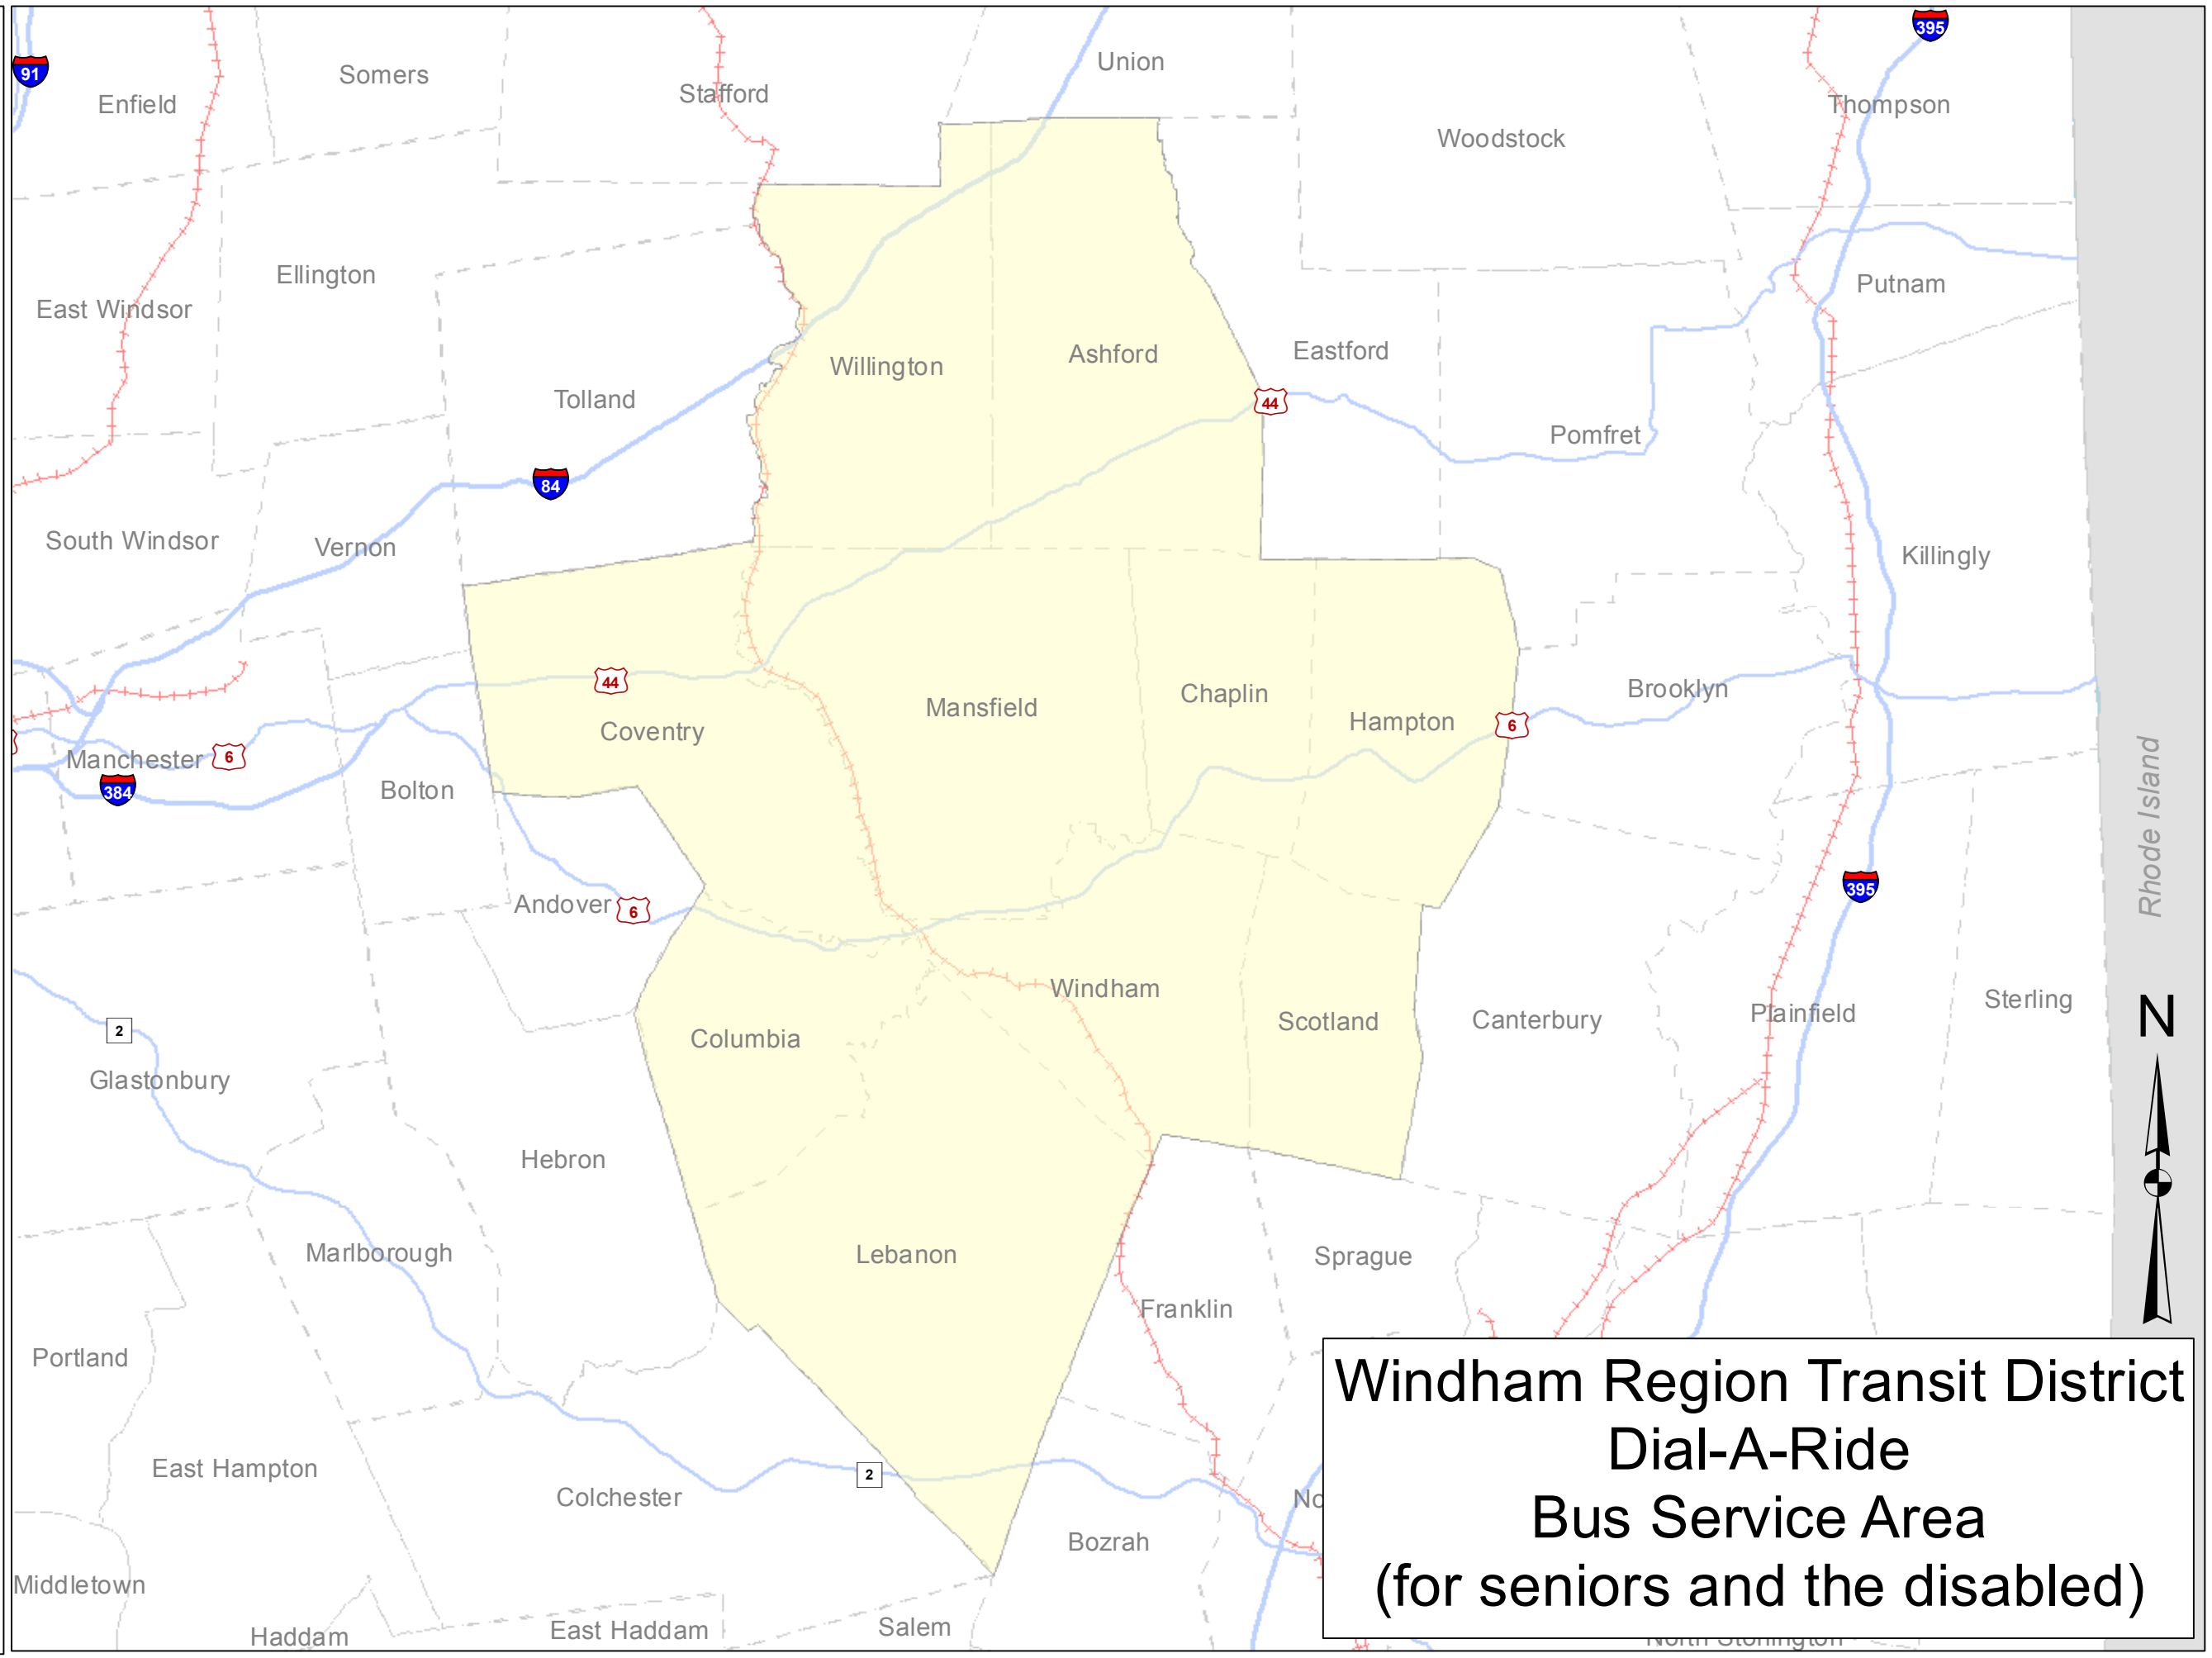

Legend

Windham Transit District
Dial-A-Ride
Bus Service Area

Major Railroads

- Freight
- Passenger
- Town Boundaries

References

Dial-A-Ride Bus Service Area consists of the towns of Ashford, Chaplin, Columbia, Coventry, Hampton, Lebanon, Mansfield, Scotland, Willington and Windham. These services are available to seniors and those with disabilities.

Map Scale

Developed August 2017

This map, developed for internal ConnDOT use, is a cartographic rendering of DOT roadway records. It should not be referenced or incorporated in any manner in legal documents or proceedings

**Windham Region Transit District
Dial-A-Ride
Bus Service Area
(for seniors and the disabled)**

Rhode Island