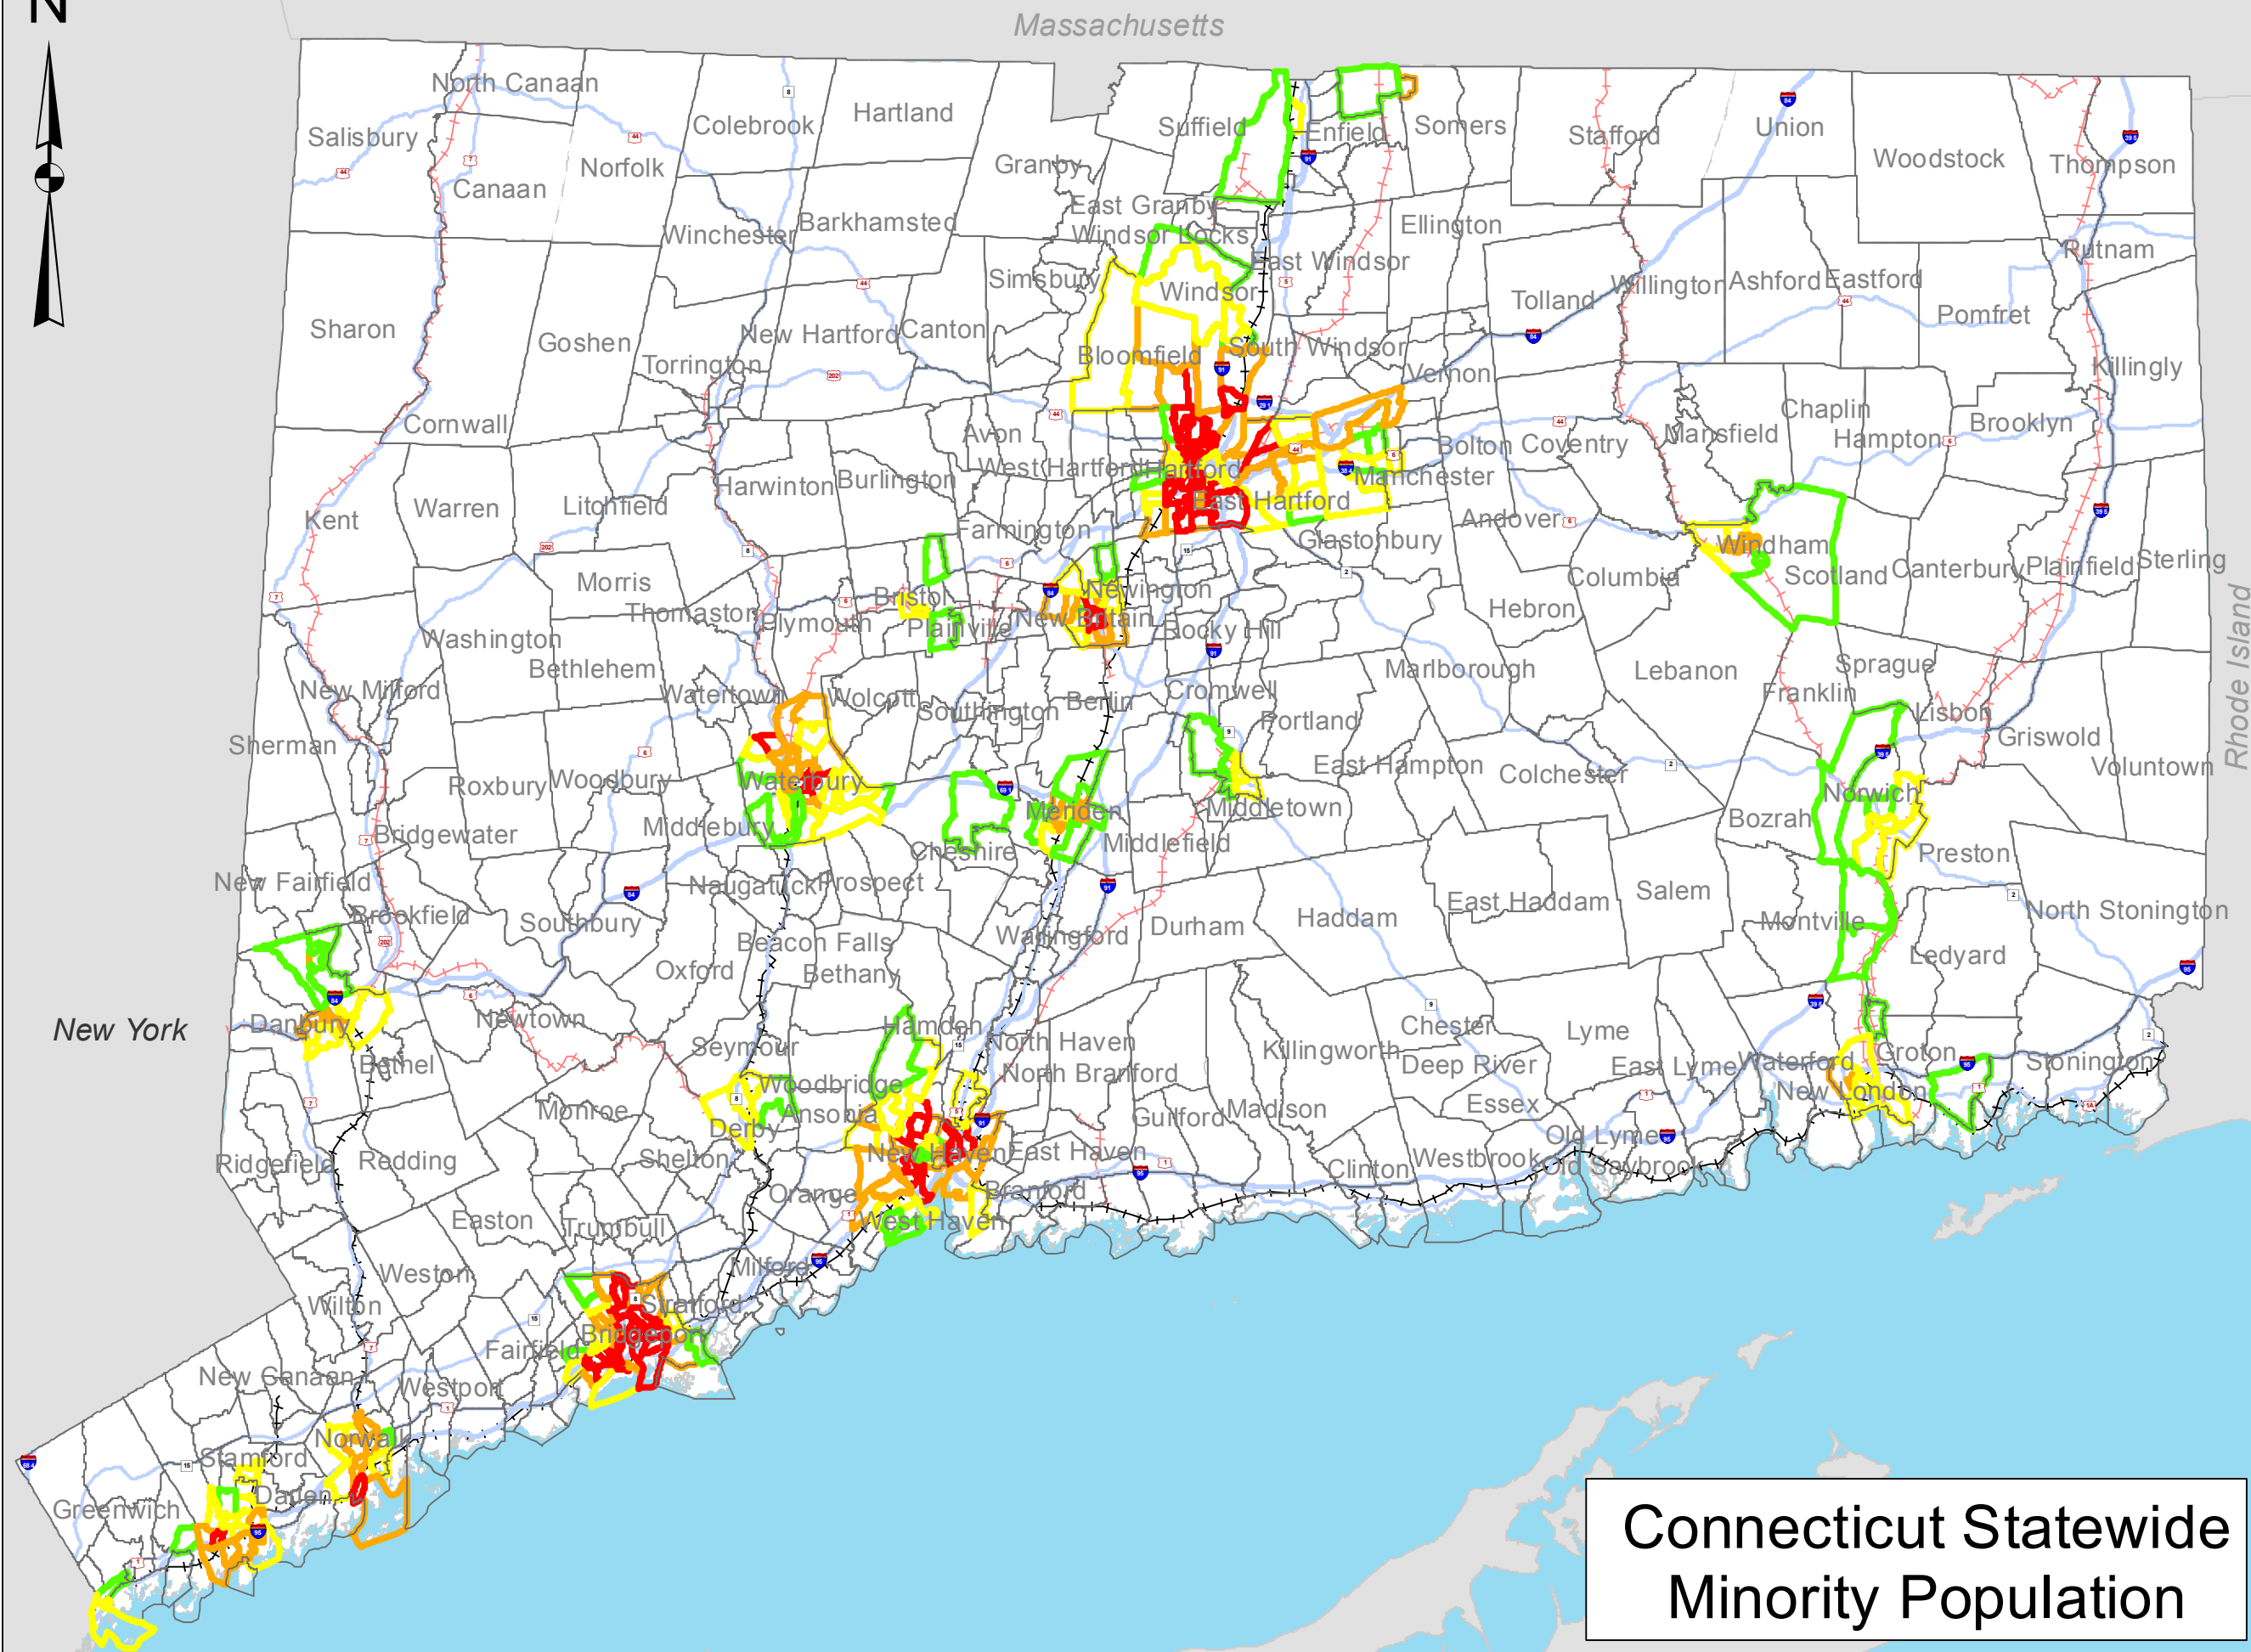

Legend

Connecticut

Percent Minority

- 0 - 32.283
- 32.284 - 40.000
- 40.001 - 60.000
- 60.001 - 80.000
- 80.001 - 99.749

Major Railroads

- Freight
- Passenger
- Town Boundaries

References

Data Source: CTDOT Travel Model Unit

The minority population data is based on the 2011 - 2015 American Community Survey (ACS) 5-year Estimates, Table B03002.

The average percentage minority population for the State of Connecticut is 32.283

Map Scale

Developed August 2017

This map, developed for internal ConnDOT use, is a cartographic rendering of DOT roadway records. It should not be referenced or incorporated in any manner in legal documents or proceedings

**Connecticut Statewide
Minority Population**