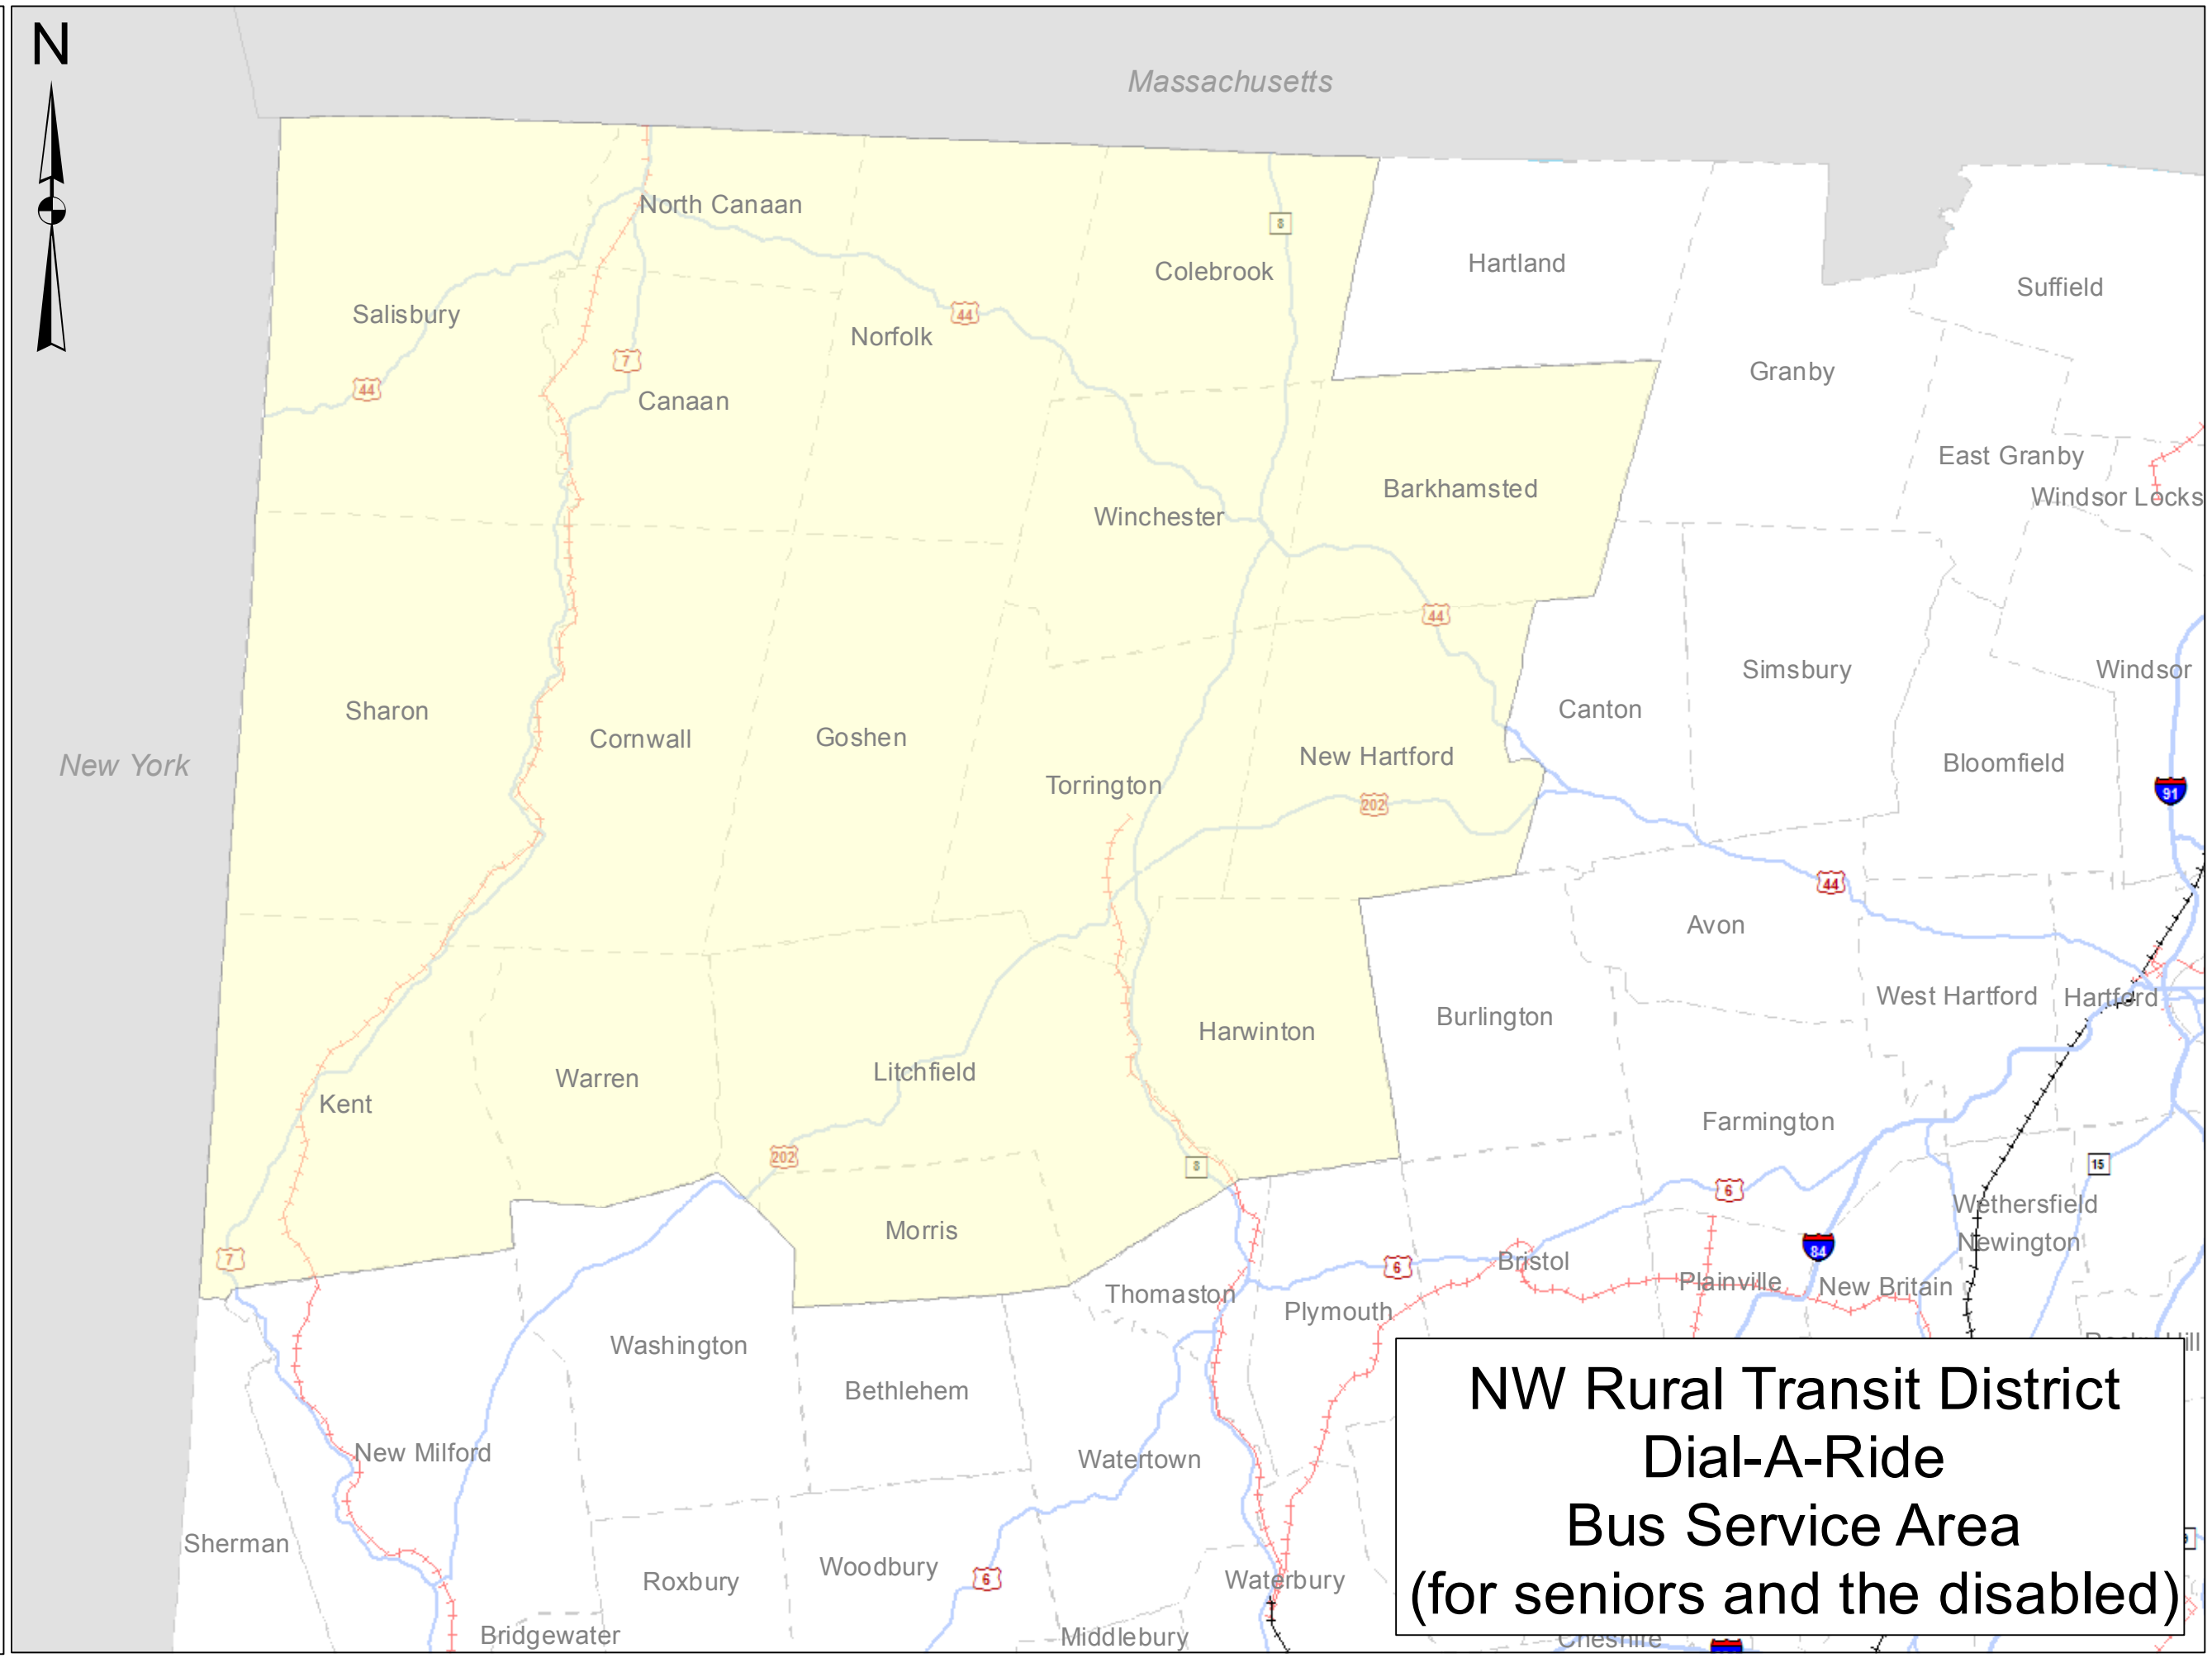

Legend

NW Rural Transit District
Dial-A-Ride
Bus Service Area

Major Railroads

- Freight
- Passenger
- Town Boundaries

References

Dial-A-Ride Bus Service Area consists of the towns of Barkhamsted, Canaan, Colebrook, Cornwall, Goshen, Harwinton, Kent, Litchfield, Morris, New Hartford, Norfolk, Salisbury, Sharon, Torrington, Warren and Winchester. These services are available to seniors and those with disabilities.

Map Scale

Developed August 2017

This map, developed for internal ConnDOT use, is a cartographic rendering of DOT roadway records. It should not be referenced or incorporated in any manner in legal documents or proceedings

**NW Rural Transit District
Dial-A-Ride
Bus Service Area
(for seniors and the disabled)**