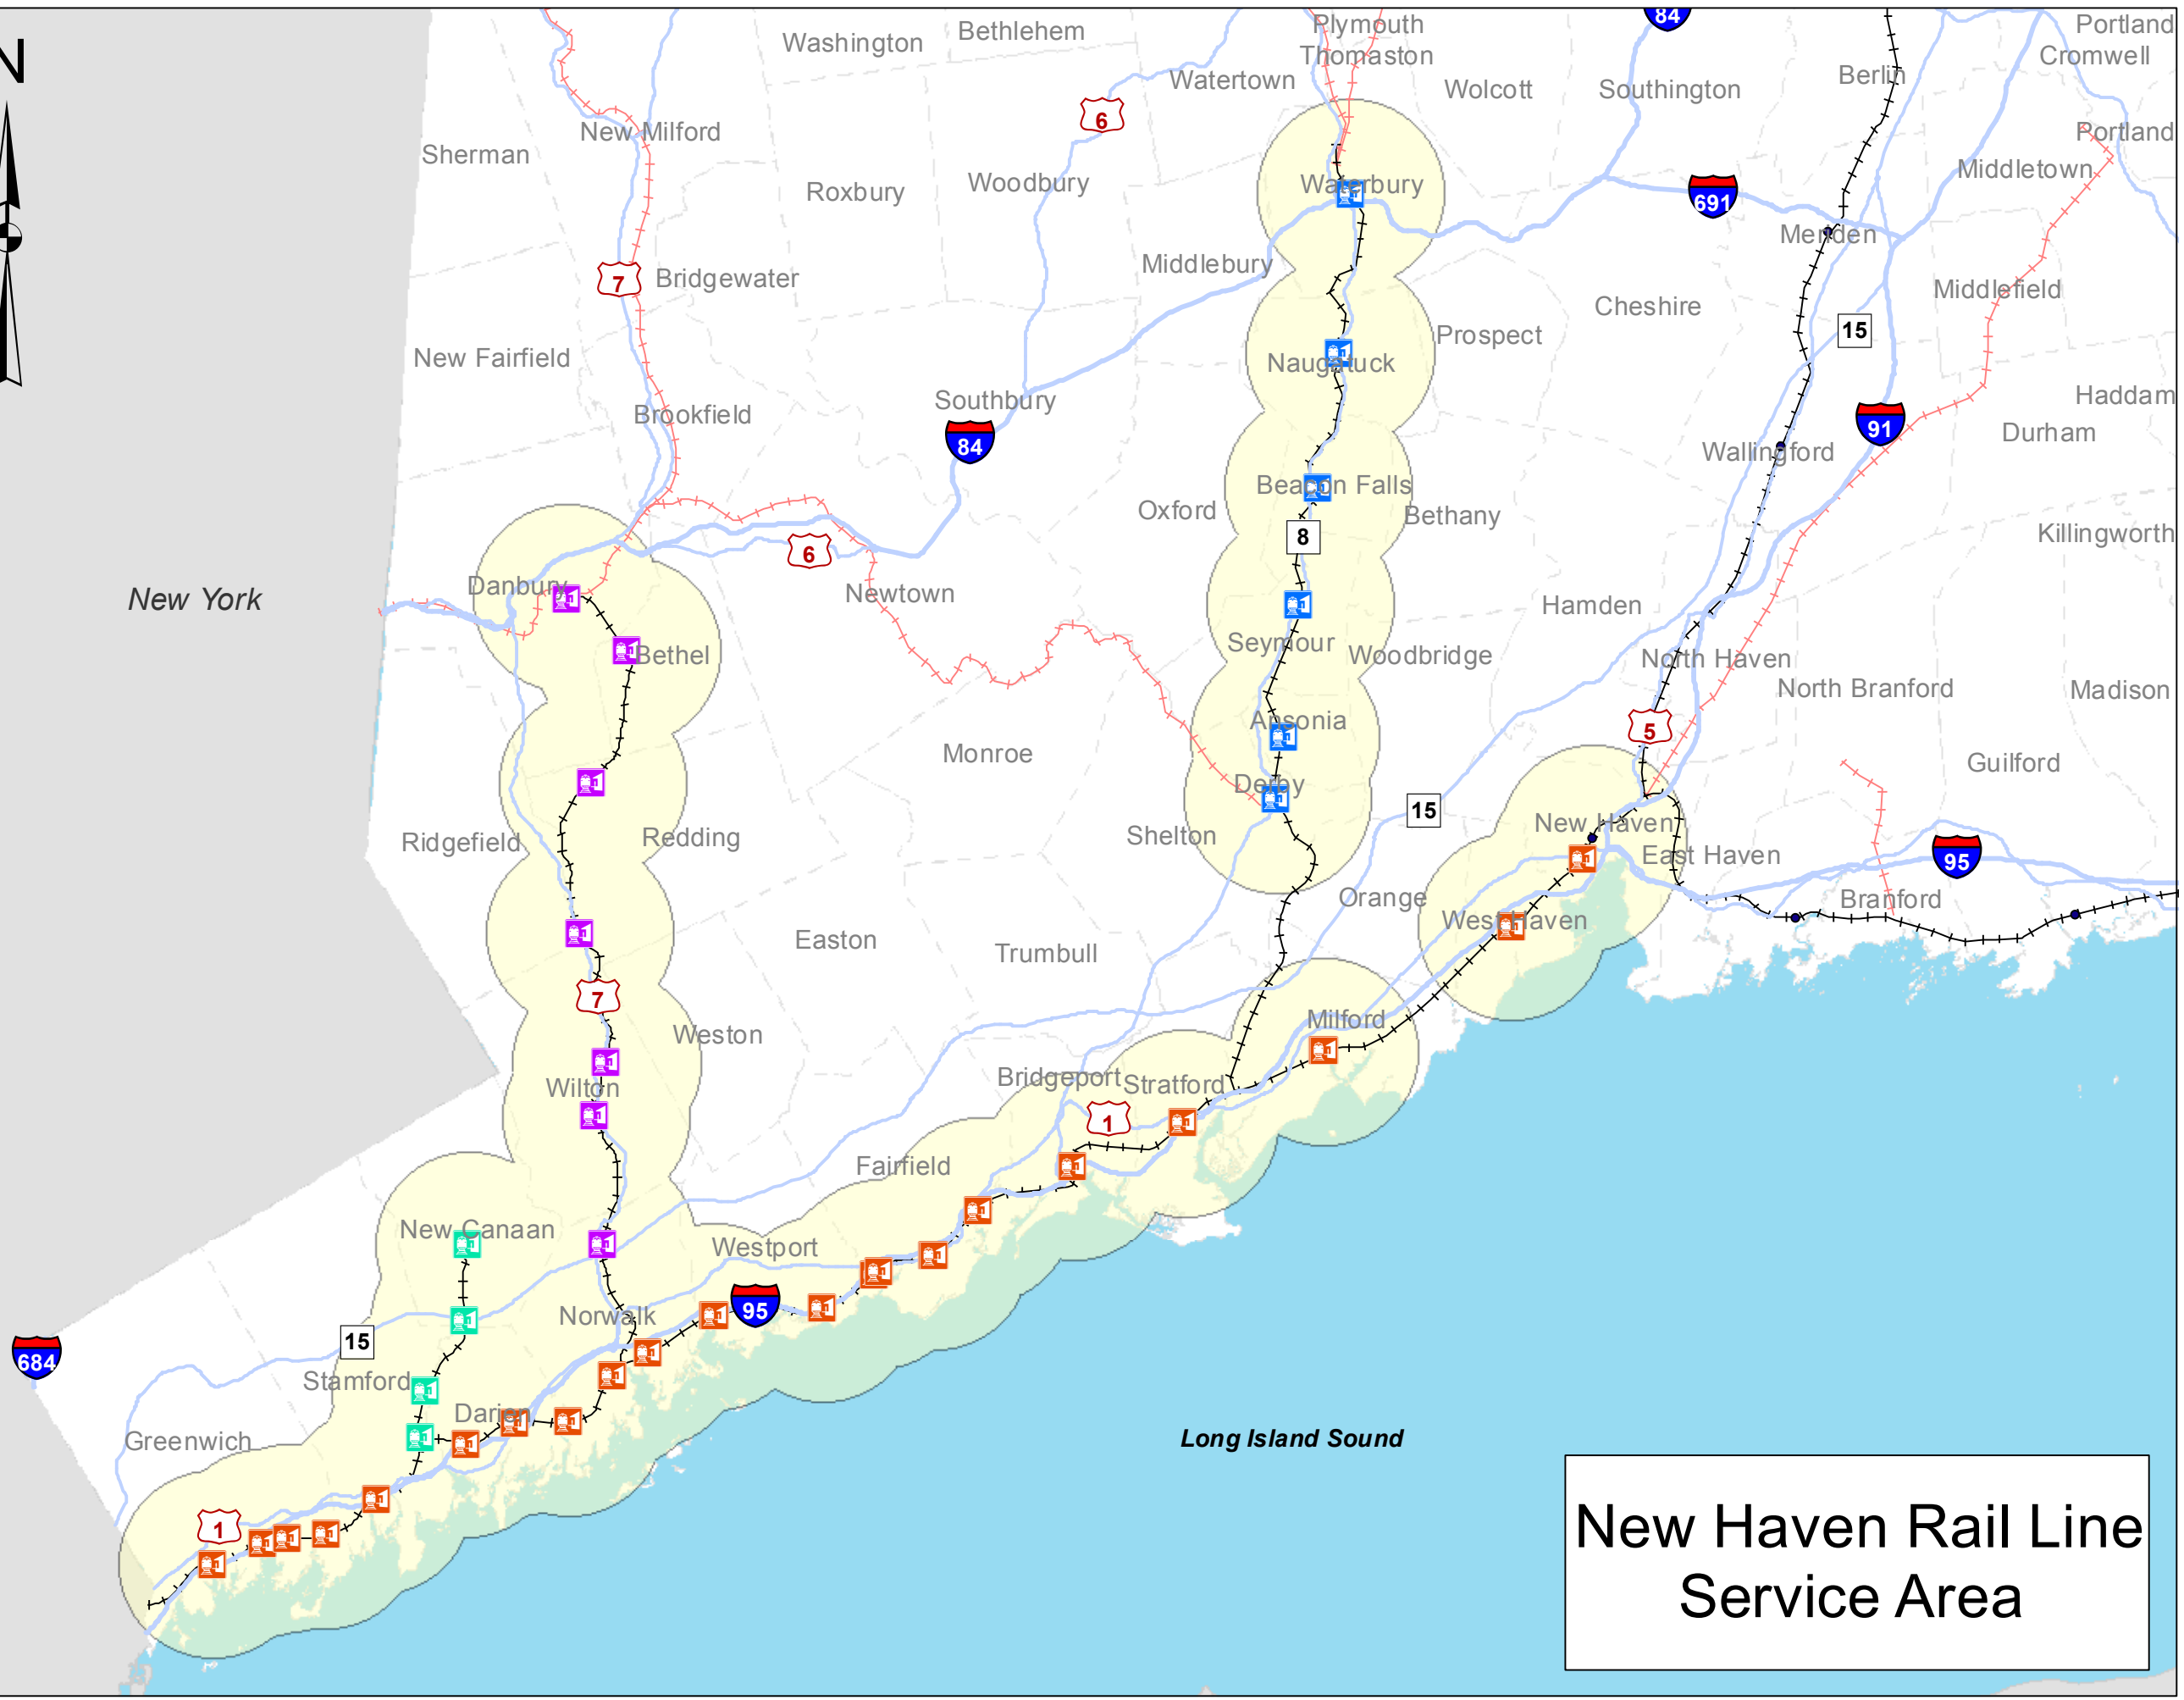

Legend

-  Danbury Branch Rail Stations
-  New Canaan Branch Rail Stations
-  New Haven Line Rail Stations
-  Waterbury Branch Rail Stations

 NHL Rail Stations
Service Area

Major Railroads

-  Freight
-  Passenger
-  Town Boundaries

References

Data Sources: CTDOT Office of Rail
Rail Service Area = The area contained by a 2.5 mile radius buffer around the railroad stations.

Map Scale

Developed August 2017

This map, developed for internal ConnDOT use, is a cartographic rendering of DOT roadway records. It should not be referenced or incorporated in any manner in legal documents or proceedings

**New Haven Rail Line
Service Area**