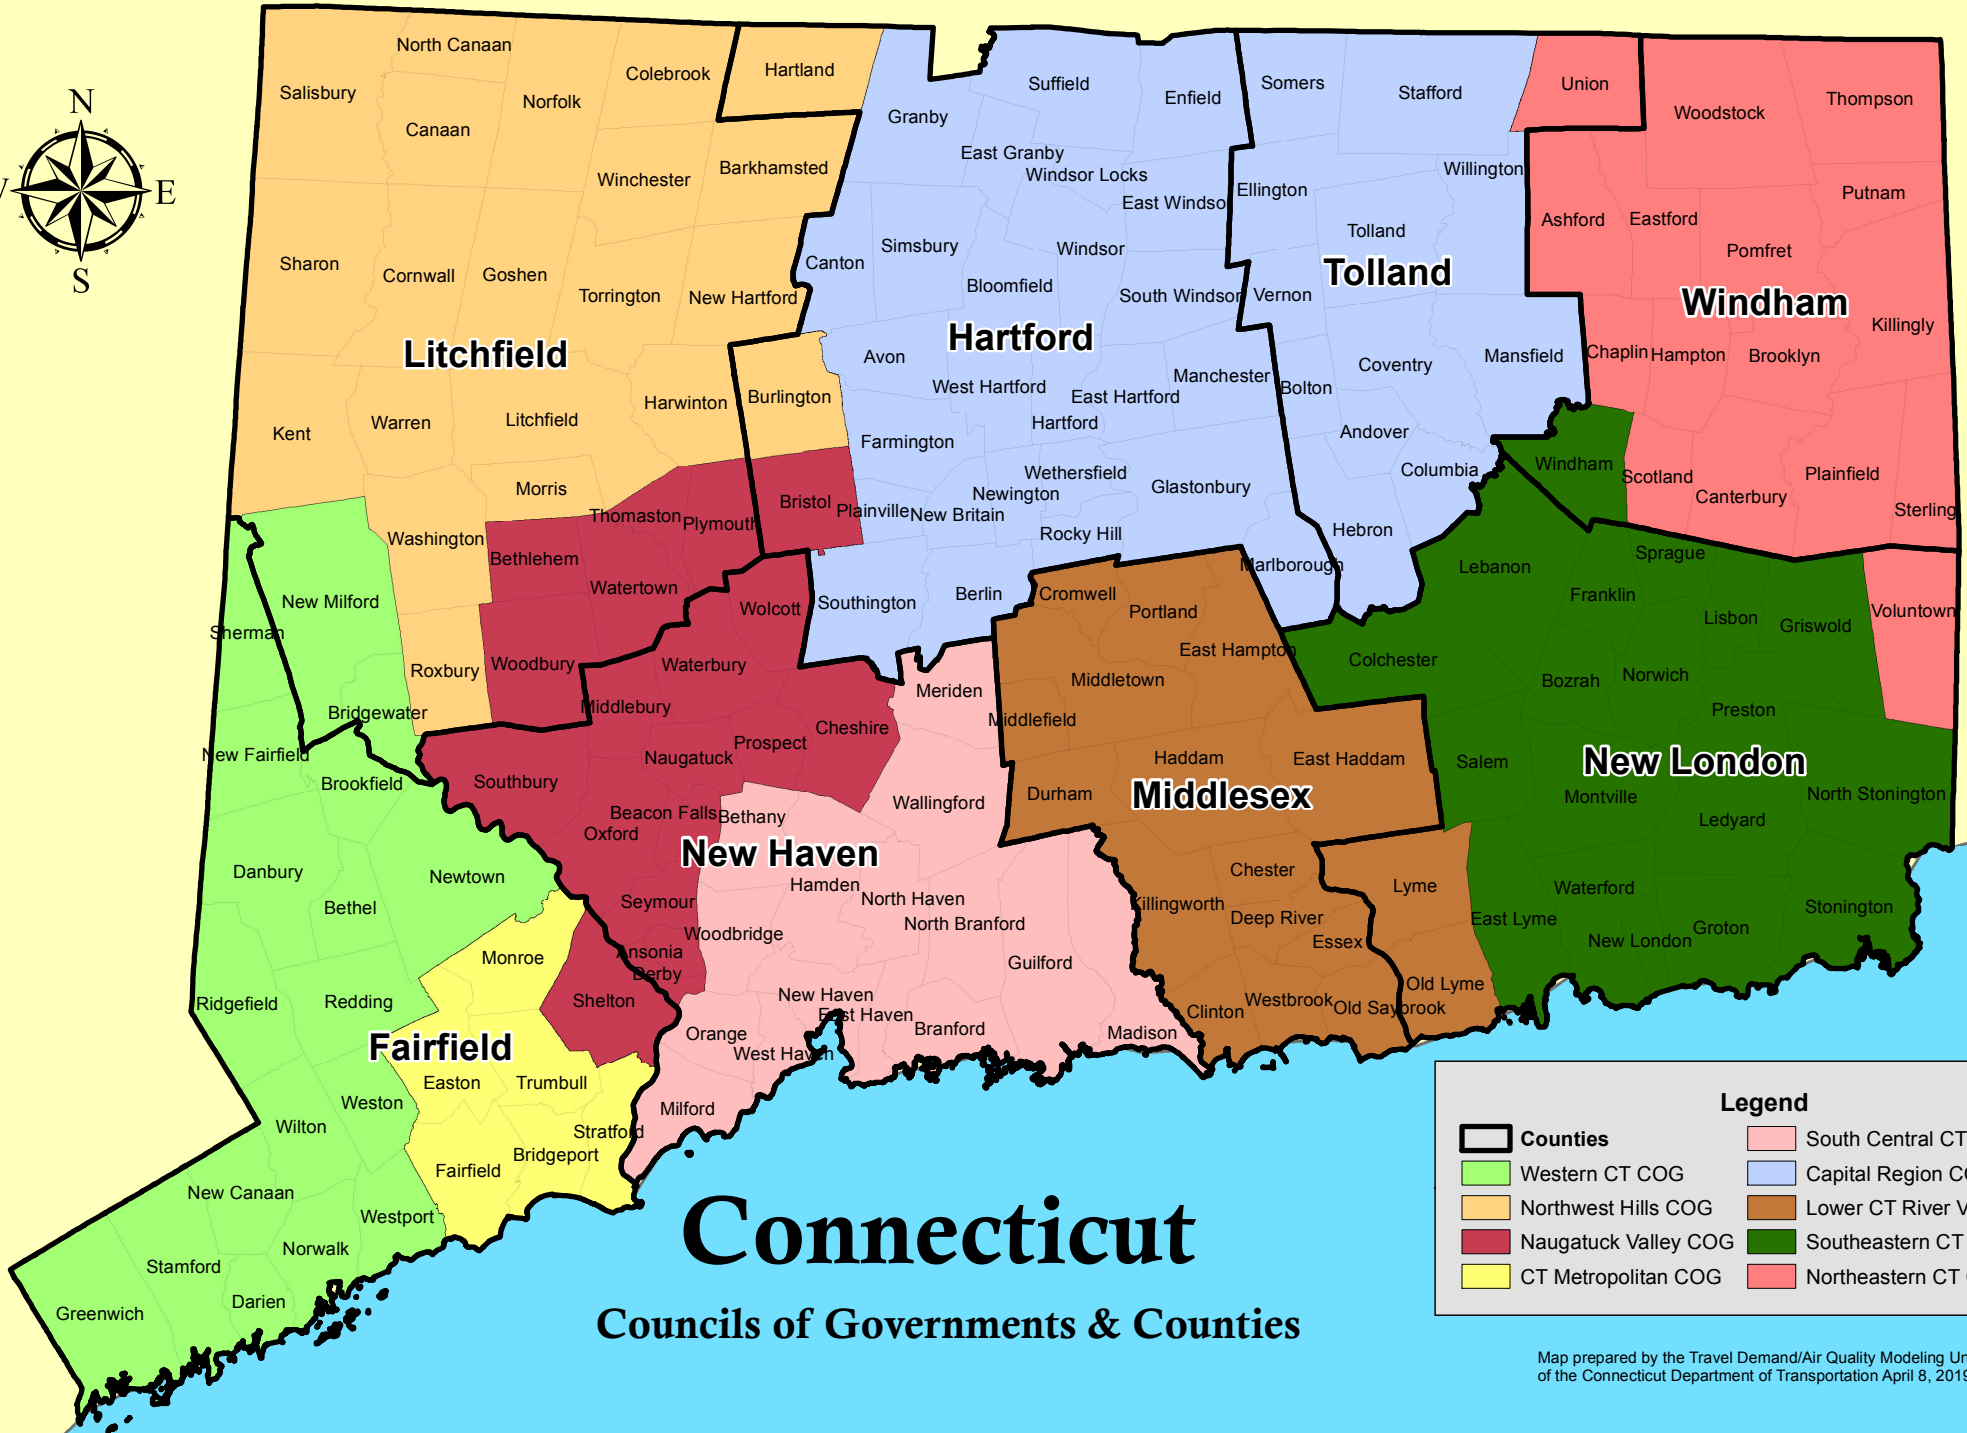

State of Connecticut Department of Transportation

Connecticut

Councils of Governments & Counties

Legend	
	Counties
	Western CT COG
	Northwest Hills COG
	Naugatuck Valley COG
	CT Metropolitan COG
	South Central CT COG
	Capital Region COG
	Lower CT River Valley COG
	Southeastern CT COG
	Northeastern CT COG

Map prepared by the Travel Demand/Air Quality Modeling Unit of the Connecticut Department of Transportation April 8, 2019