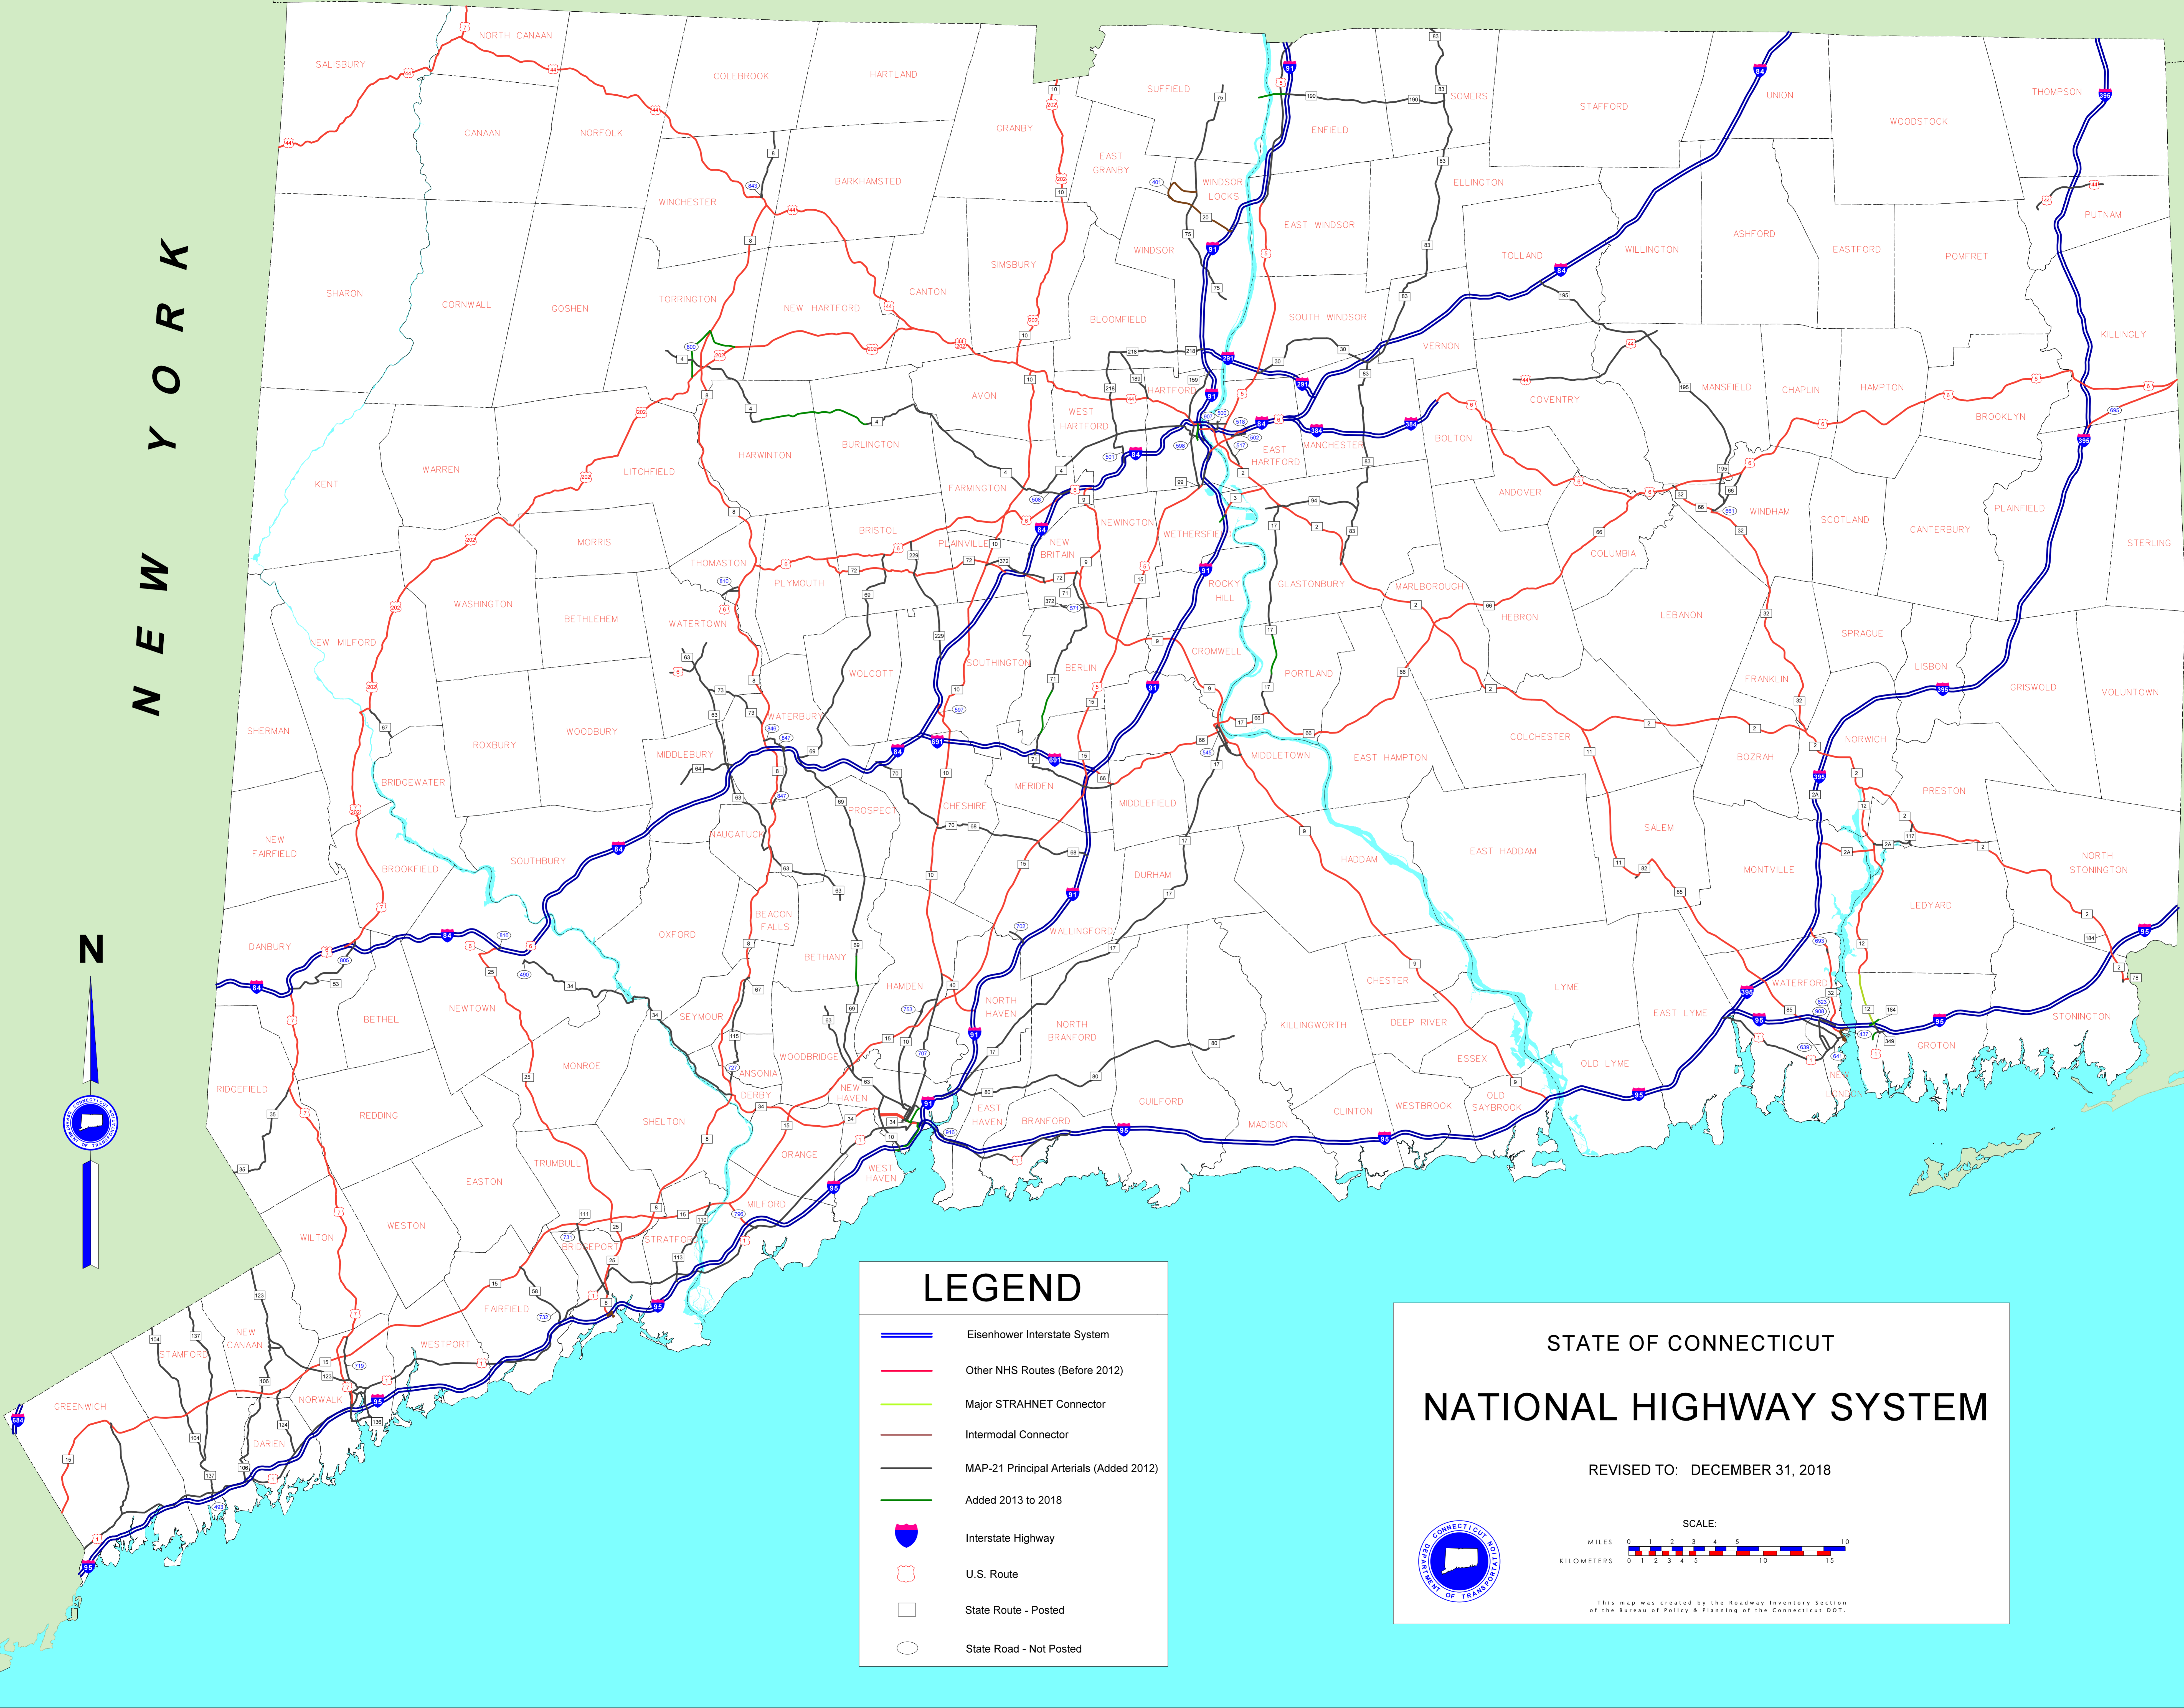

MASSACHUSETTS

NEW YORK

RHODE ISLAND

LEGEND

- Eisenhower Interstate System
- Other NHS Routes (Before 2012)
- Major STRAHNET Connector
- Intermodal Connector
- MAP-21 Principal Arterials (Added 2012)
- Added 2013 to 2018
- Interstate Highway
- U.S. Route
- State Route - Posted
- State Road - Not Posted

STATE OF CONNECTICUT

NATIONAL HIGHWAY SYSTEM

REVISED TO: DECEMBER 31, 2018

This map was created by the Roadway Inventory Section of the Bureau of Policy & Planning of the Connecticut DOT.