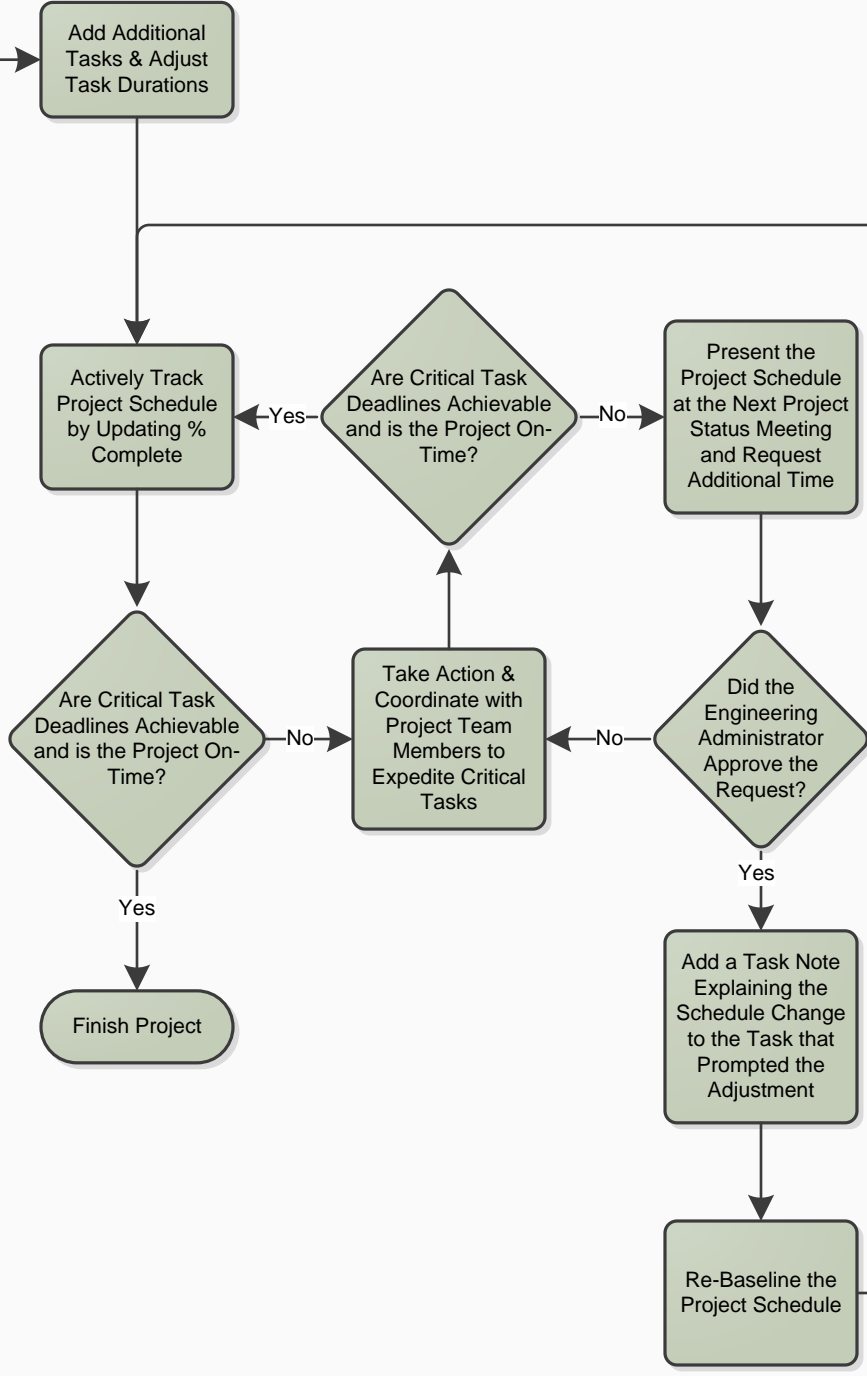

Design Phase Schedule Process Map

[MS Project Tutorial Videos](#)

[How to Read a Process Map](#)

[Initiate Correspondence to Fix/Update the Process Map](#)

Project Initiation Phase – Project Initiation Unit

Preliminary & Final Design Phase – Lead Project Design Unit

Office of Capital Planning

Update the Obligation Plan with the Proposed Milestone Dates