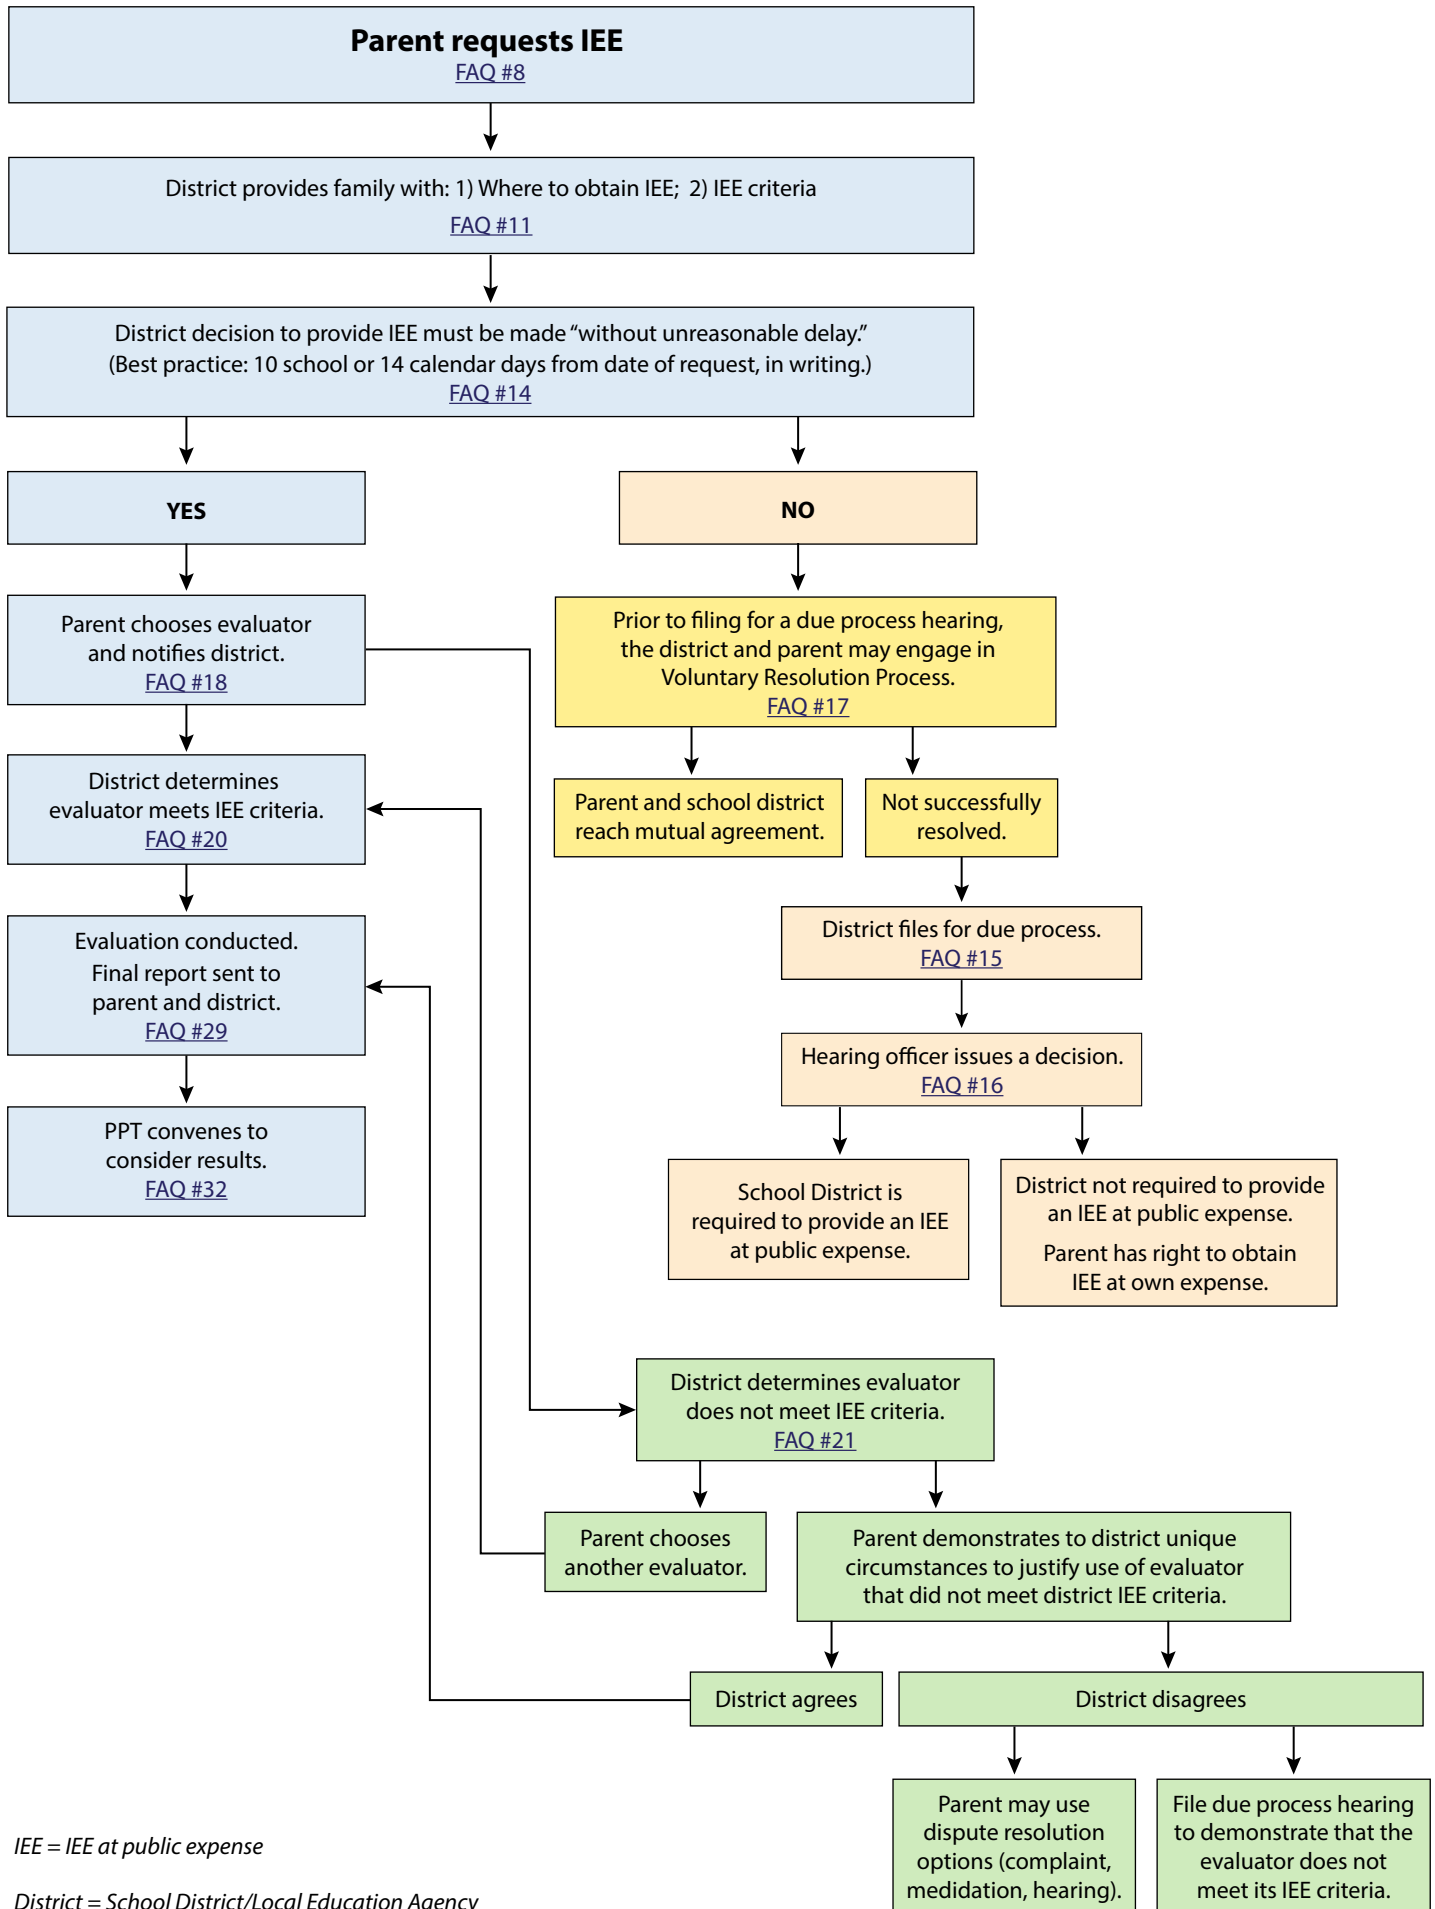

IEE at Public Expense Flow Chart

The administrator responsible for special education in the student's school district can help a parent navigate this process. Additional assistance can be accessed at the Bureau of Special Education and Connecticut Parent Advocacy Center

IEE = IEE at public expense

District = School District/Local Education Agency