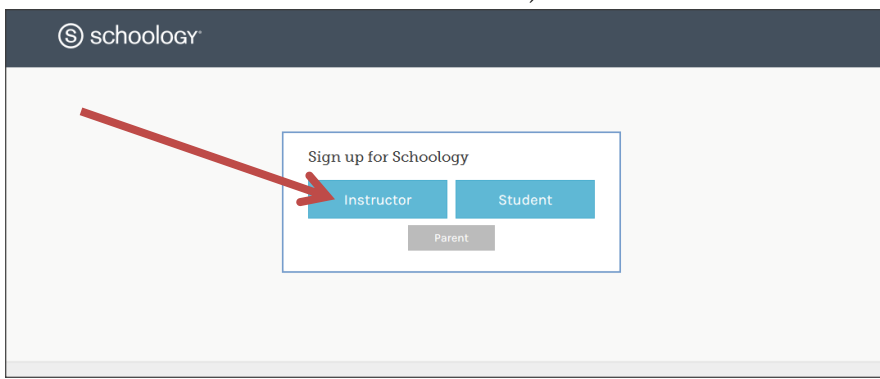

Instructions for Registering a Schoology Account and Joining “Understanding SLD/Dyslexia”

1. Navigate to **www.schoology.com** in your web browser.
2. Click “**Sign Up**” in the top right.
3. Select **INSTRUCTOR** to register your account. (Student accounts are not able to enroll themselves in courses)

4. Enter your **first name, last name, email, and create a password**. Make sure to save your password. You will log in in the future using your email address and password.

A screenshot of the Schoology registration form. The form is titled "Sign up for Schoology" and has a "Back" link in the top right corner. The form contains the following fields and elements: