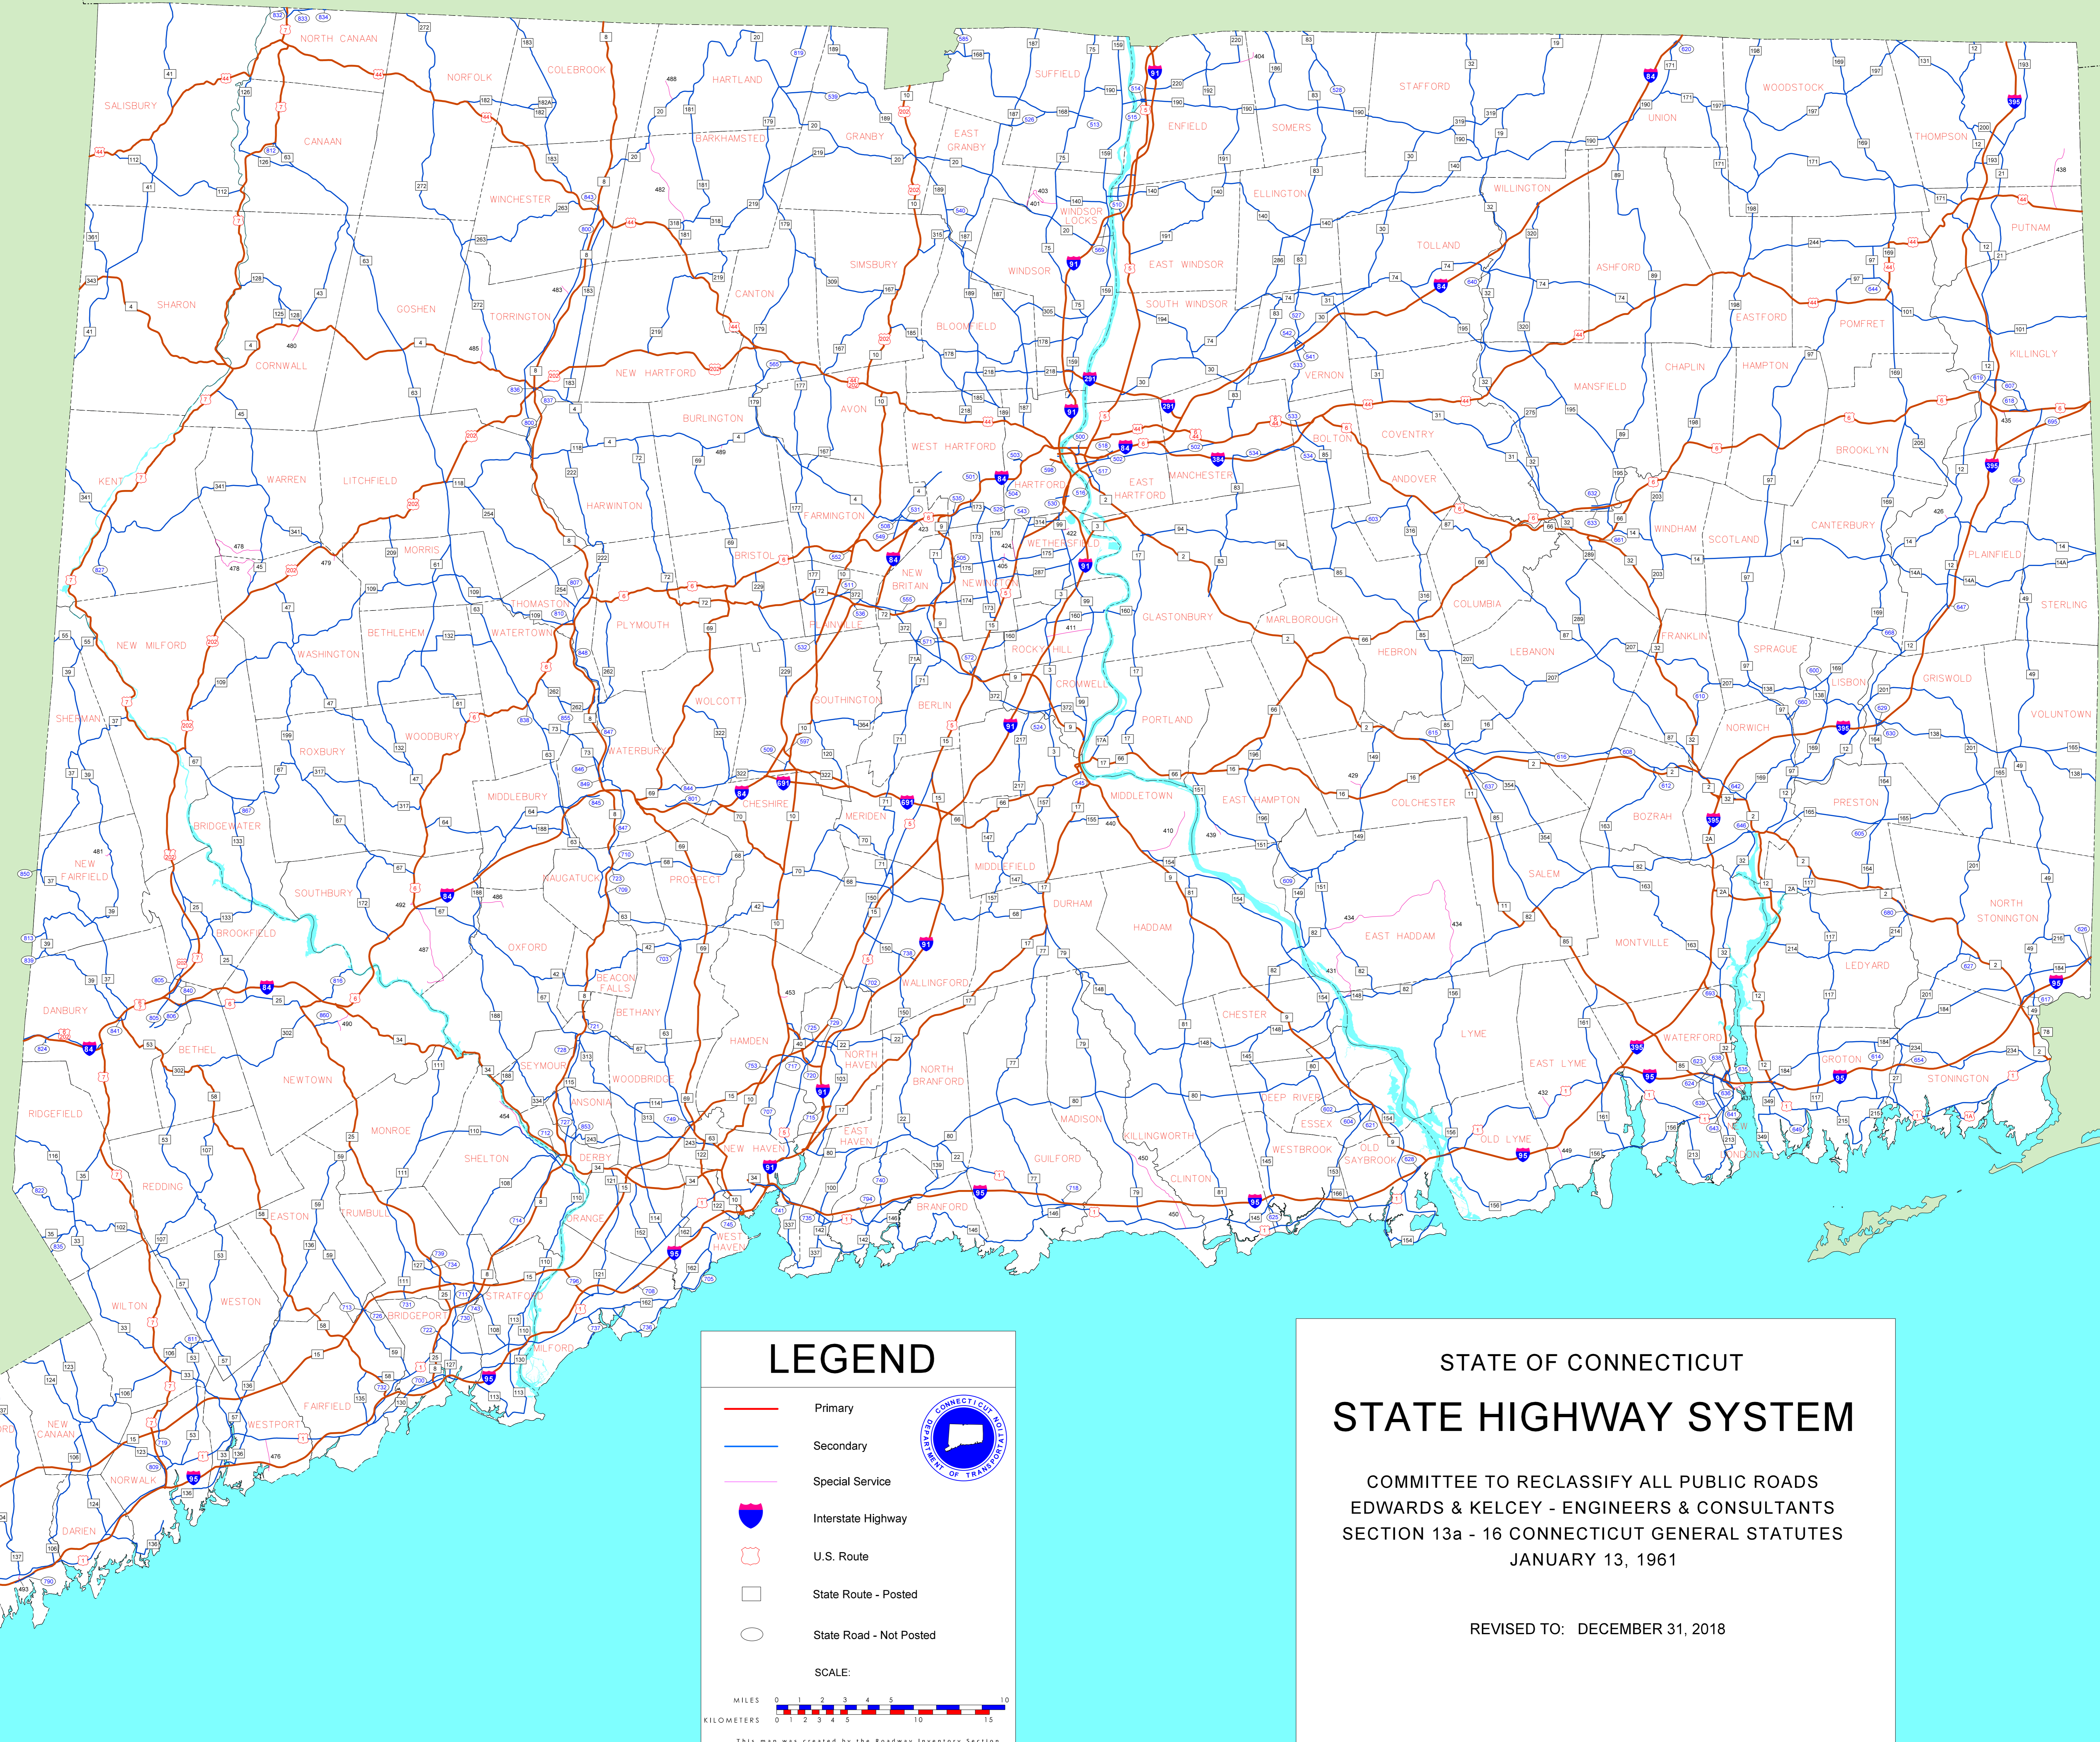

M A S S A C H U S E T T S

N E W Y O R K

R H O D E I S L A N D

LEGEND

- Primary
- Secondary
- Special Service
- Interstate Highway
- U.S. Route
- State Route - Posted
- State Road - Not Posted

SCALE:

MILES 0 1 2 3 4 5 6 7 8 9 10

KILOMETERS 0 2 3 4 5 10 15

This map was created by the Roadway Inventory Section of the Bureau of Policy & Planning of the Connecticut DOT.

STATE OF CONNECTICUT STATE HIGHWAY SYSTEM

COMMITTEE TO RECLASSIFY ALL PUBLIC ROADS
EDWARDS & KELCEY - ENGINEERS & CONSULTANTS
SECTION 13a - 16 CONNECTICUT GENERAL STATUTES
JANUARY 13, 1961