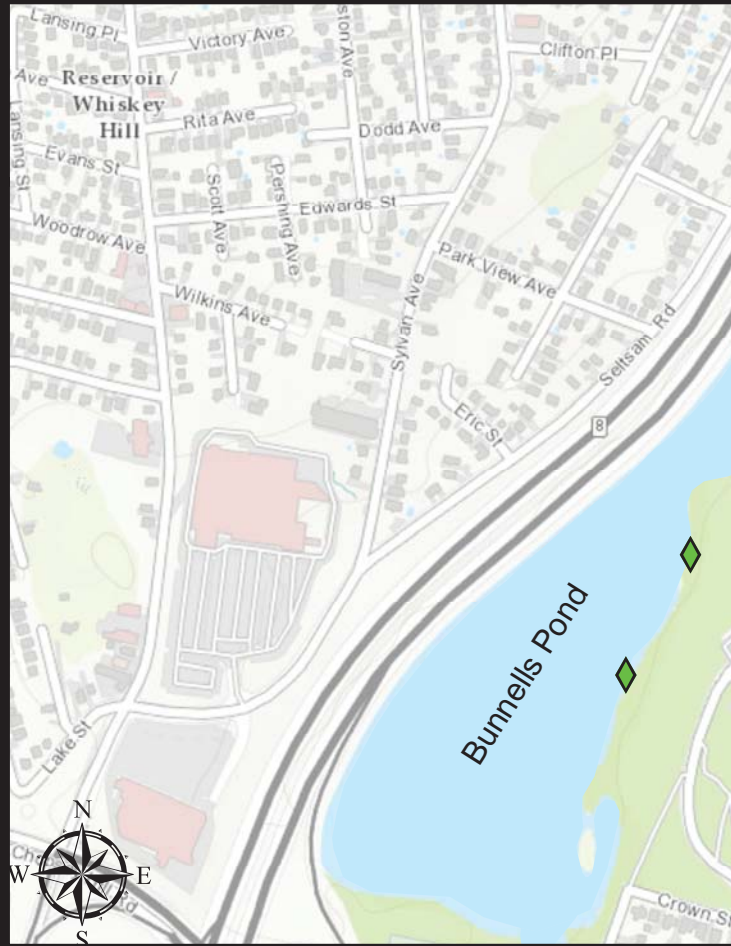

Bridgeport Monofilament Recycling Receptacle

Location: Beardsley Park 1875 Noble Ave.,
 Bridgeport, CT 06610
 Nearest waterbody: Bunnells Pond
 Receptacle located: 2) On post near water's edge

Legend

-  Monofilament_locations
-  Car Top/Carry-In
-  Trailered, Car Top/Carry-In