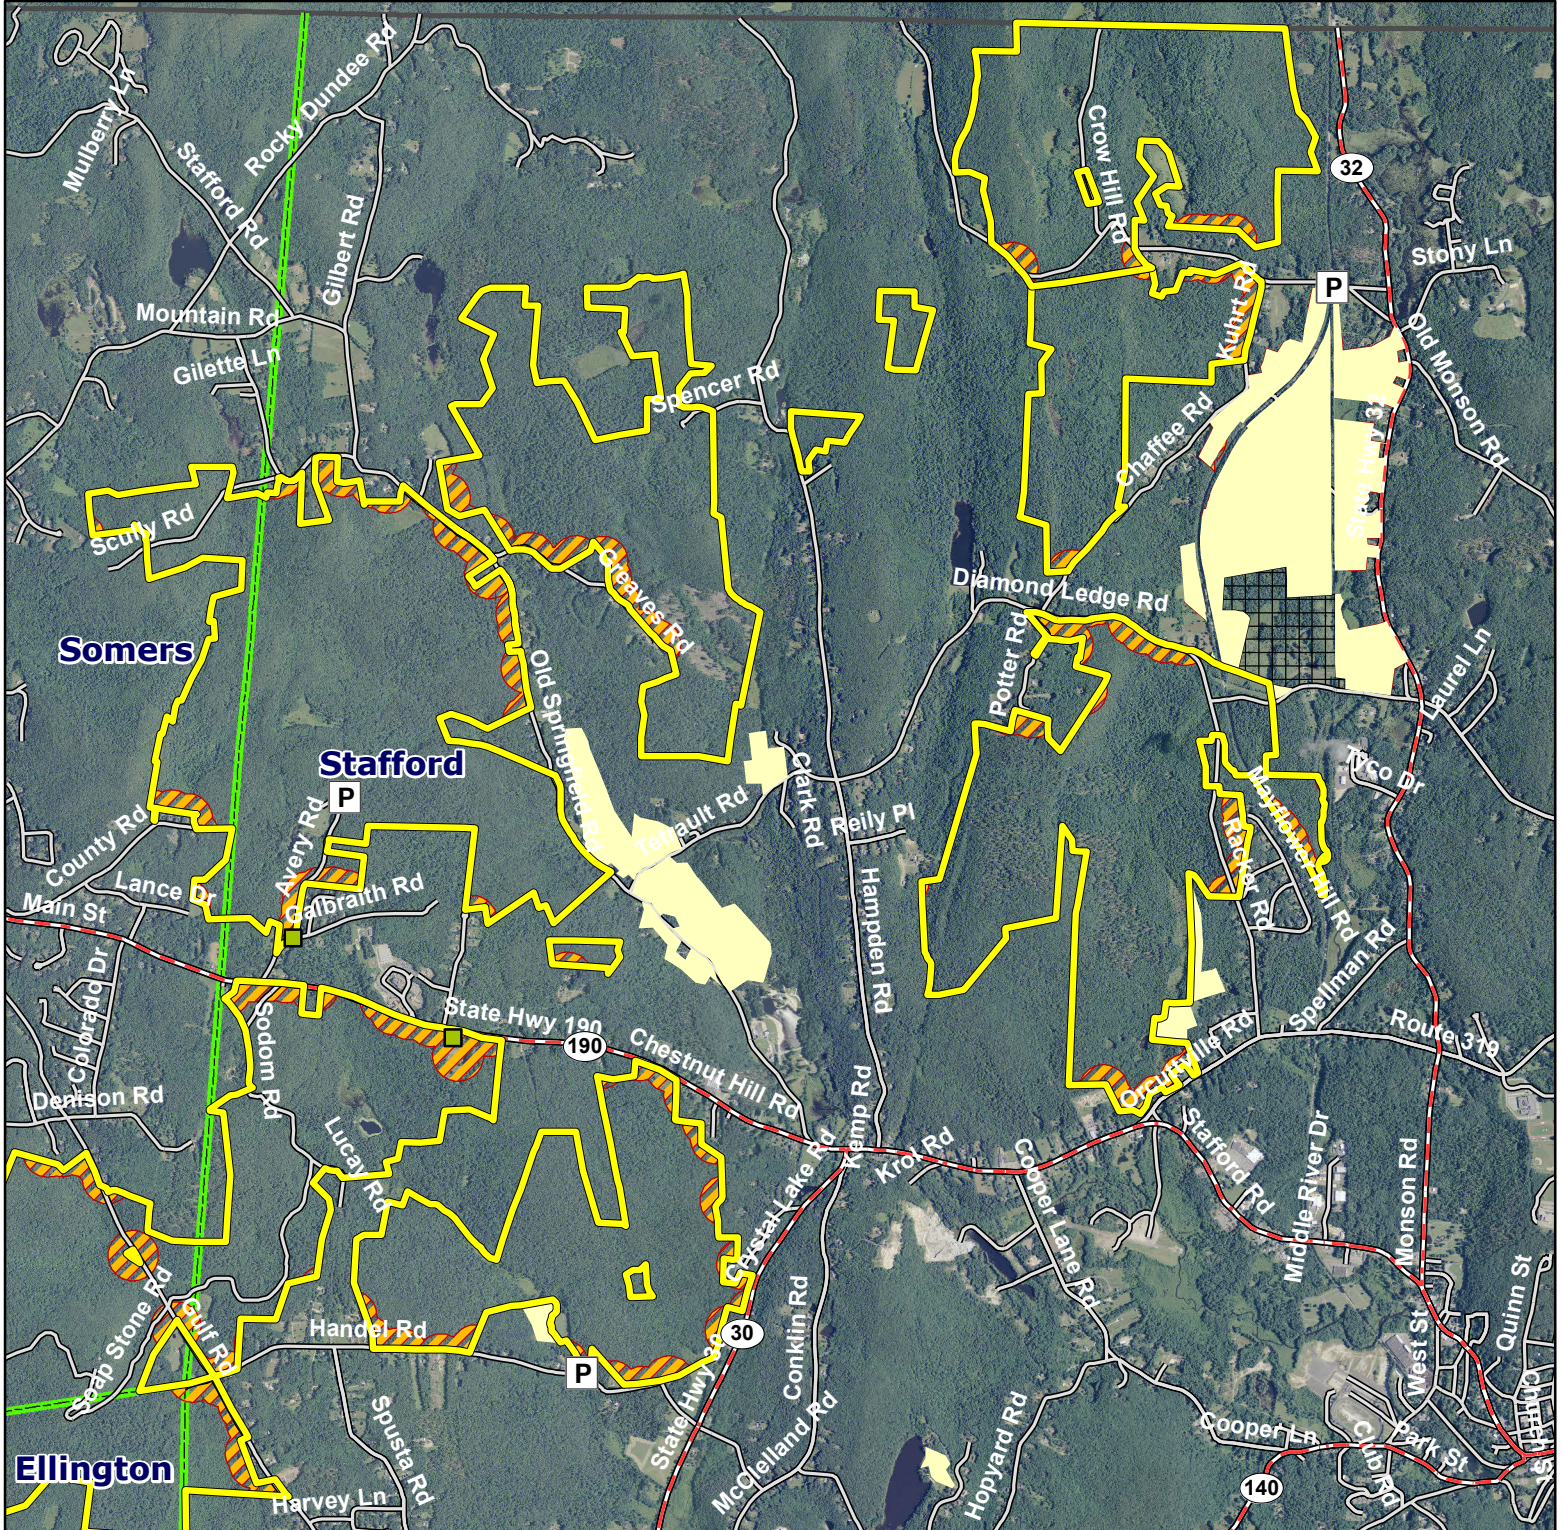

Shenipsit State Forest

Stafford

Location: Stafford

Description: 7,078 total acres.

Access: Parking area off of Handel Road and Country Road/Avery Road. From Route 190 take Galbraith Road and turn left on the first dirt road through the open gate to parking area.

Note: This map depicts an approximation of property boundaries. Please obey all postings.

Symbols: Approximate Boundary 500 foot buffer Closed to Hunting Flood control areas

Map Date: 1/12/2016; Ortho 2012 4band NAIP

3,400 1,700 0 3,400 Feet