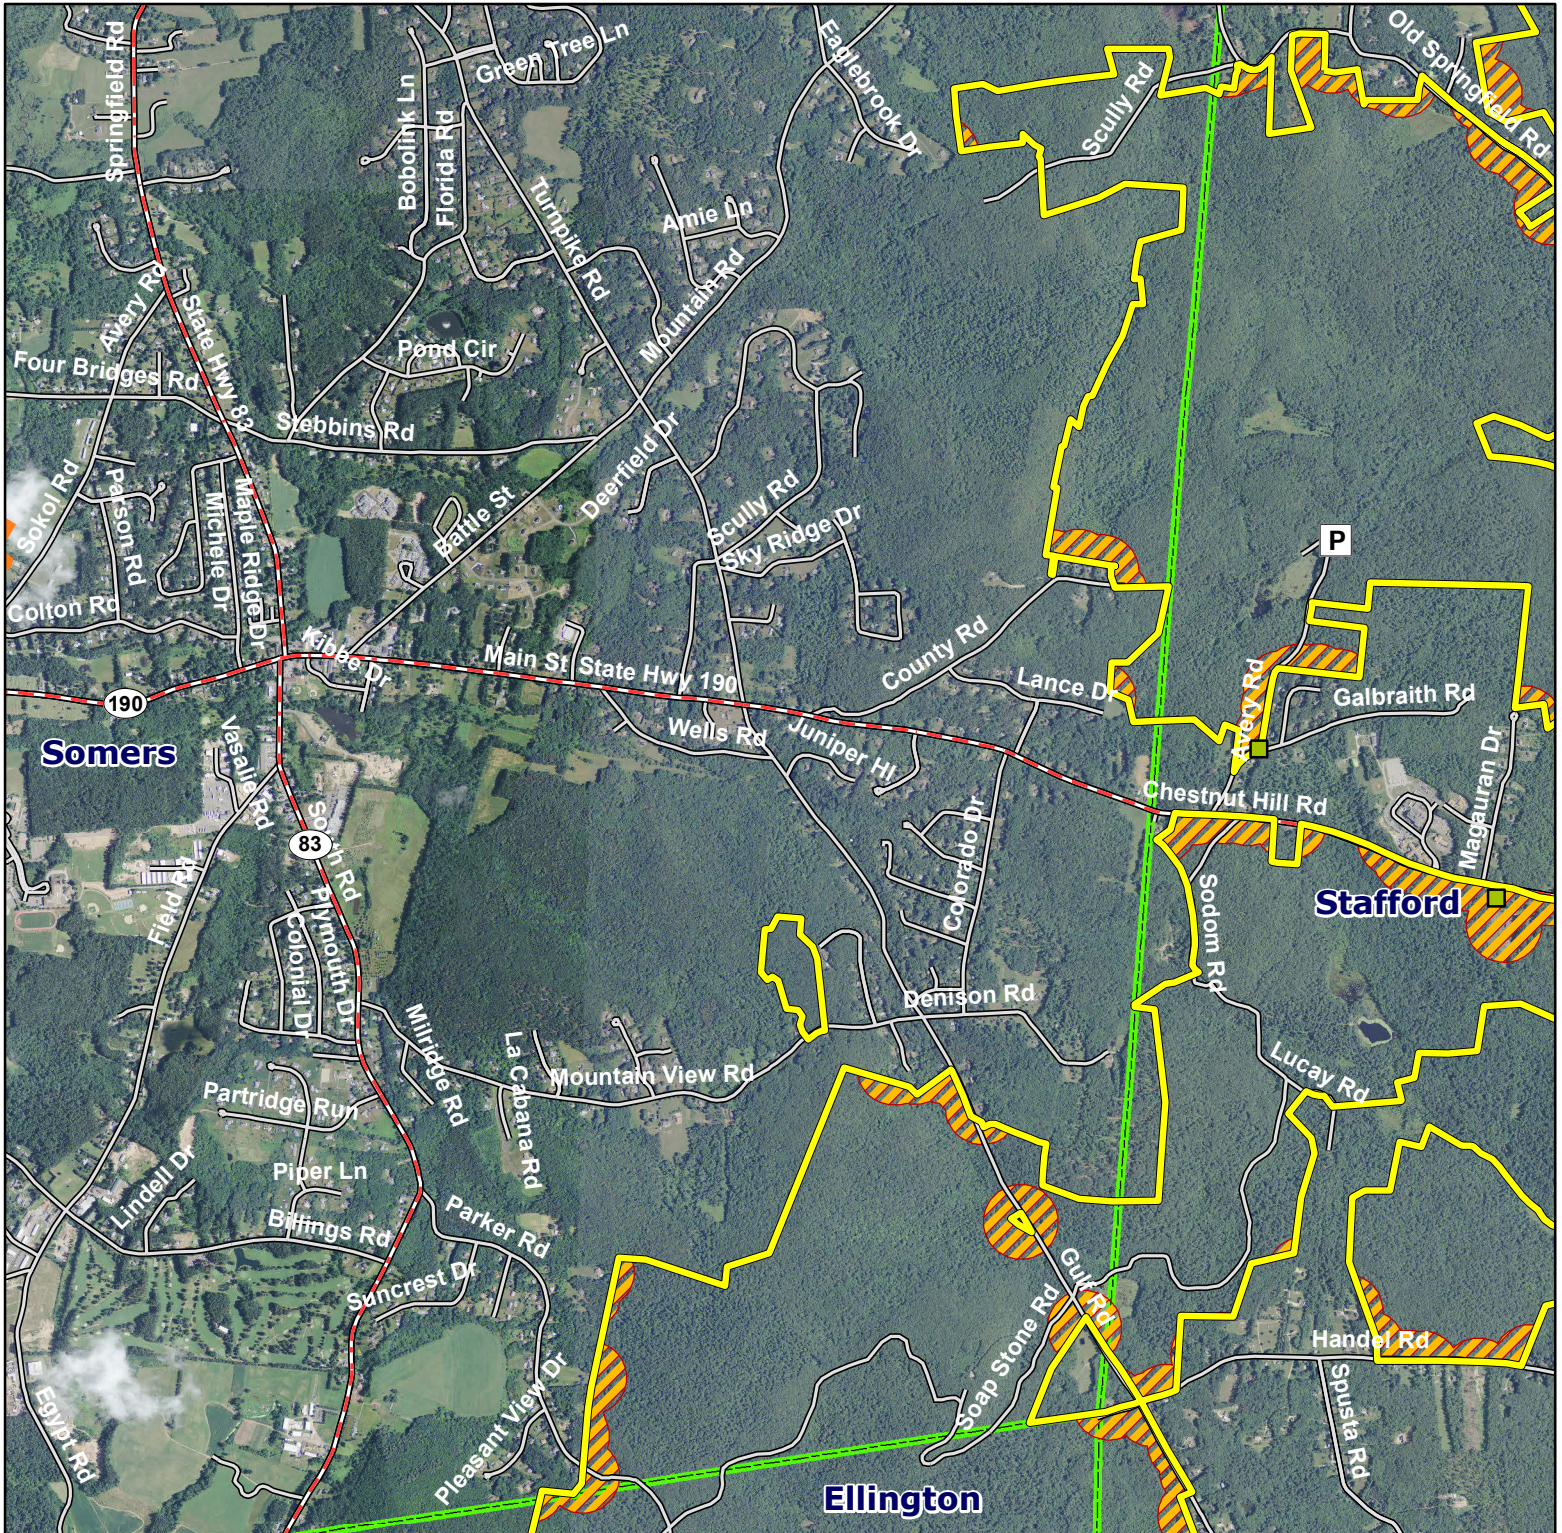

Shenipsit State Forest

Somers

Location: Somers

Description: 7,078 total acres.

Access: Parking area off Country Road/Avery Road. From Route 190 take Galbraith Road and turn left on the first dirt road through the open gate to parking area.

Note: This map depicts an approximation of property boundaries. Please obey all postings.

Symbols: Approximate Boundary 500 foot buffer Closed to Hunting

Map Date: 1/12/2016; Ortho 2012 4band NAIP

2,250 1,125 0 2,250 Feet