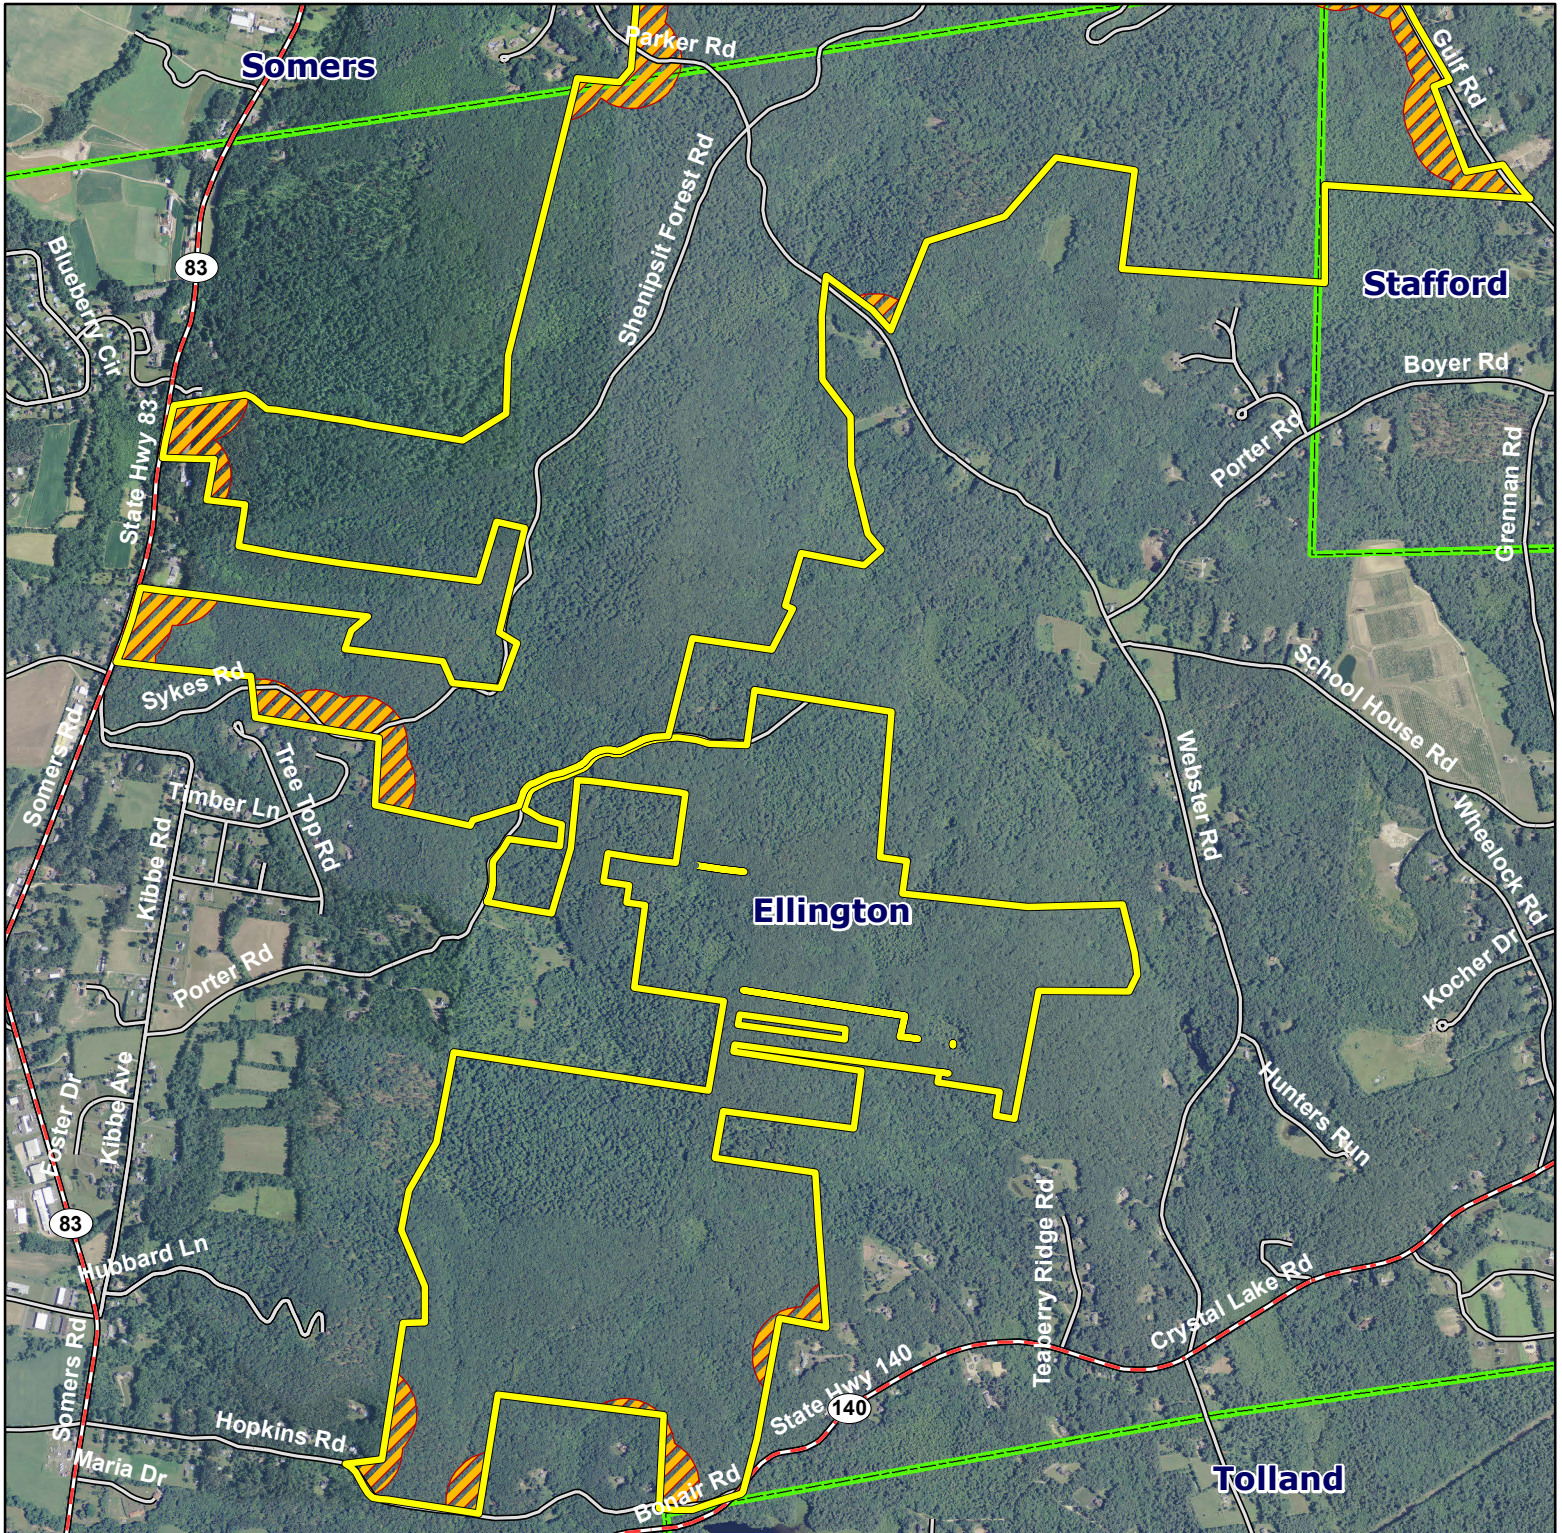

Shenipsit State Forest

Overview

Location: Stafford, Somers, Ellington

Description: 7,078 total acres.

Note: This map depicts an approximation of property boundaries. Please obey all postings.

Symbols:  Shenipsit State Forest

Map Date: 1/12/2016; Ortho 2012 4band NAIP

5,200 2,600 0 5,200 Feet

Shenipsit State Forest

Stafford

Location: Stafford

Description: 7,078 total acres.

Access: Parking area off of Handel Road and Country Road/Avery Road. From Route 190 take Galbraith Road and turn left on the first dirt road through the open gate to parking area.

Note: This map depicts an approximation of property boundaries. Please obey all postings.

Symbols: Approximate Boundary 500 foot buffer Closed to Hunting

Map Date: 1/12/2016; Ortho 2012 4band NAIP

2,250 1,125 0 2,250 Feet

Shenipsit State Forest

Ellington

Location: Ellington

Description: 7,078 total acres.

Note: This map depicts an approximation of property boundaries. Please obey all postings.

Symbols: Approximate Boundary 500 foot buffer