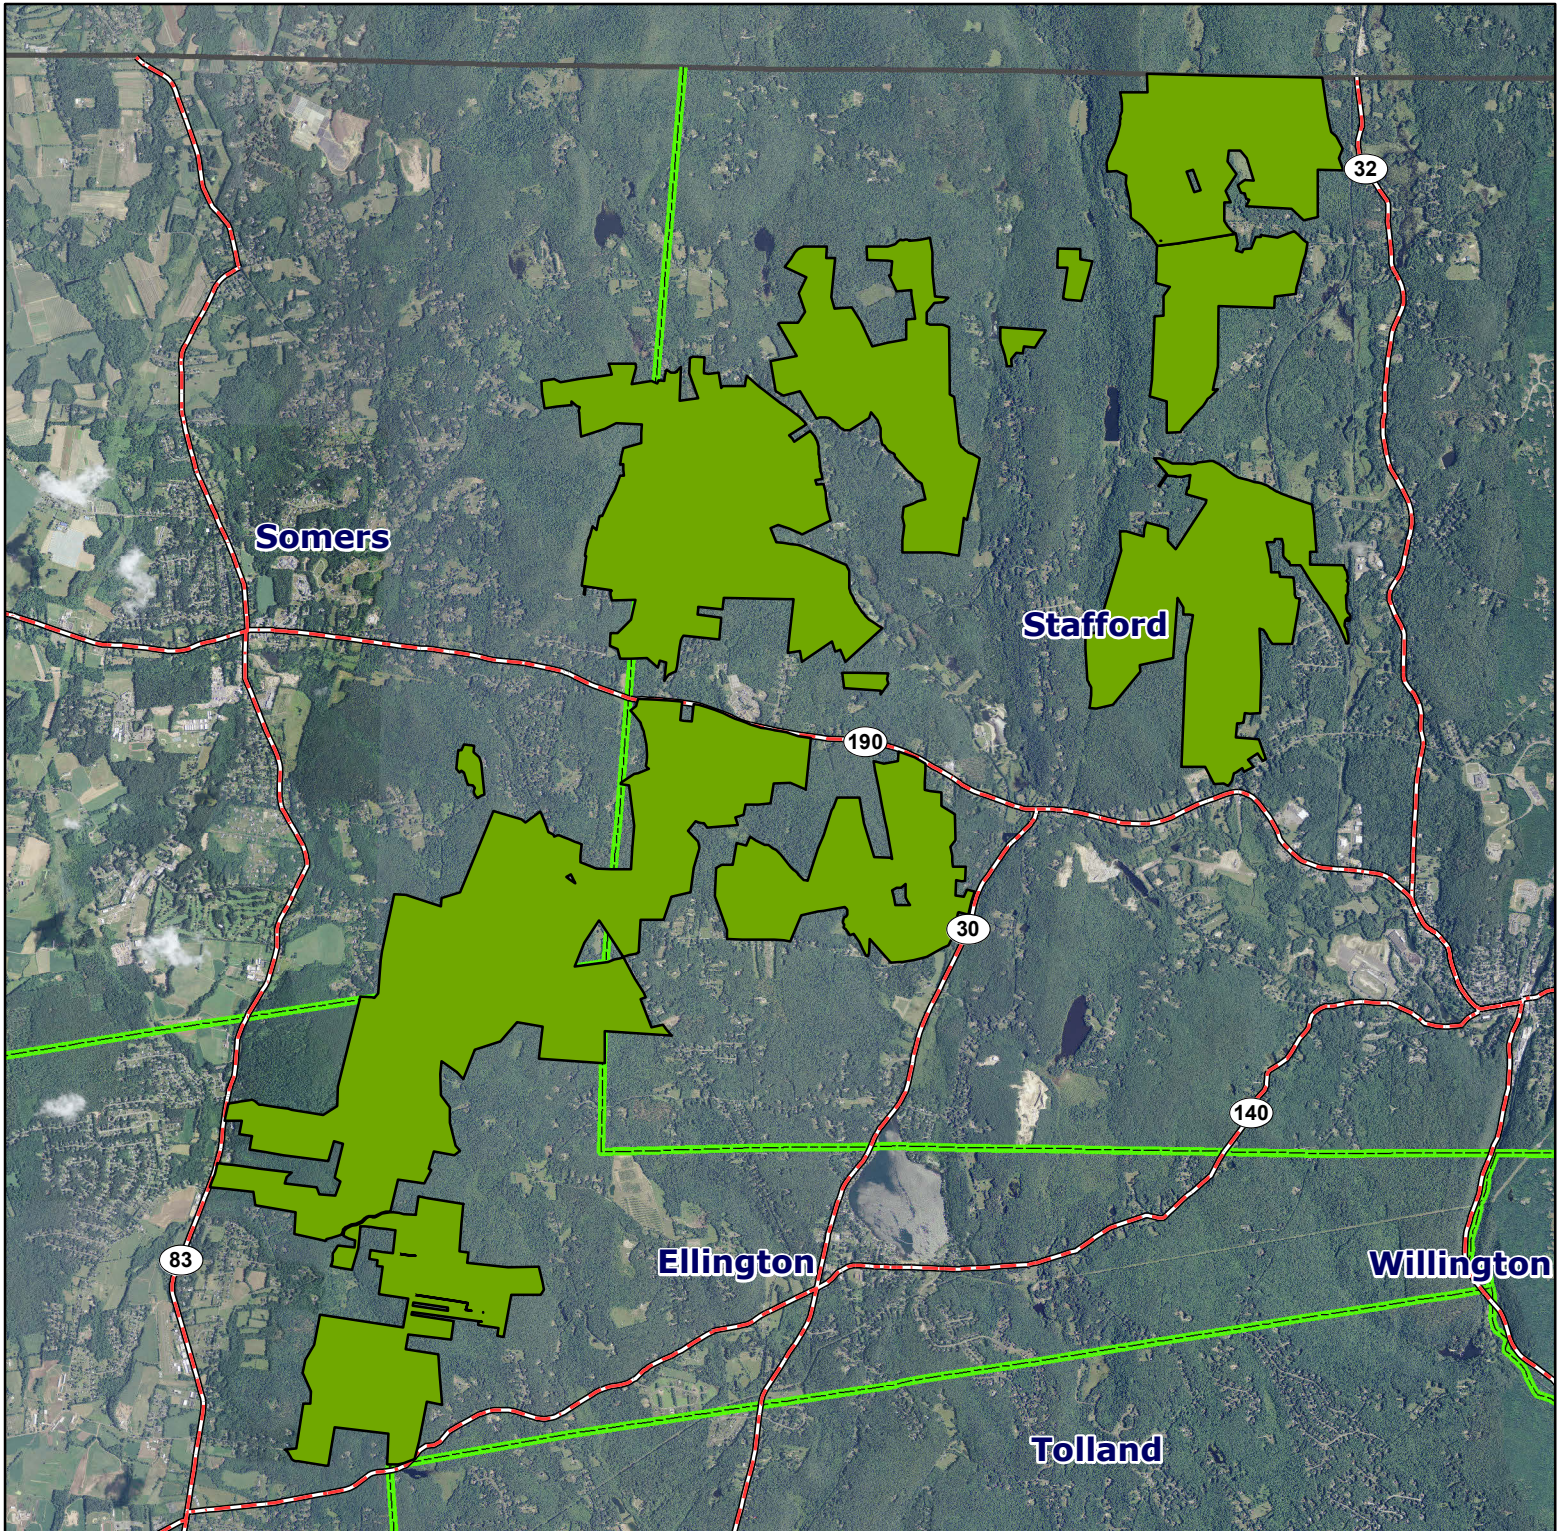

Shenipsit State Forest

Overview

Location: Stafford, Somers, Ellington

Description: 7,078 total acres.

Note: This map depicts an approximation of property boundaries. Please obey all postings.

Symbols:  Shenipsit State Forest

Map Date: 1/12/2016; Ortho 2012 4band NAIP

5,200 2,600 0 5,200 Feet

Shenipsit State Forest

Stafford

Location: Stafford

Description: 7,078 total acres.

Access: Parking area off of Handel Road and Country Road/Avery Road. From Route 190 take Galbraith Road and turn left on the first dirt road through the open gate to parking area.

3,400 1,700 0 3,400 Feet

Shenipsit State Forest

Somers

Location: Somers

Description: 7,078 total acres.

Access: Parking area off Country Road/Avery Road. From Route 190 take Galbraith Road and turn left on the first dirt road through the open gate to parking area.

Shenipsit State Forest

Ellington

Location: Ellington

Description: 7,078 total acres.

Note: This map depicts an approximation of property boundaries. Please obey all postings.

Symbols: Approximate Boundary 500 foot buffer