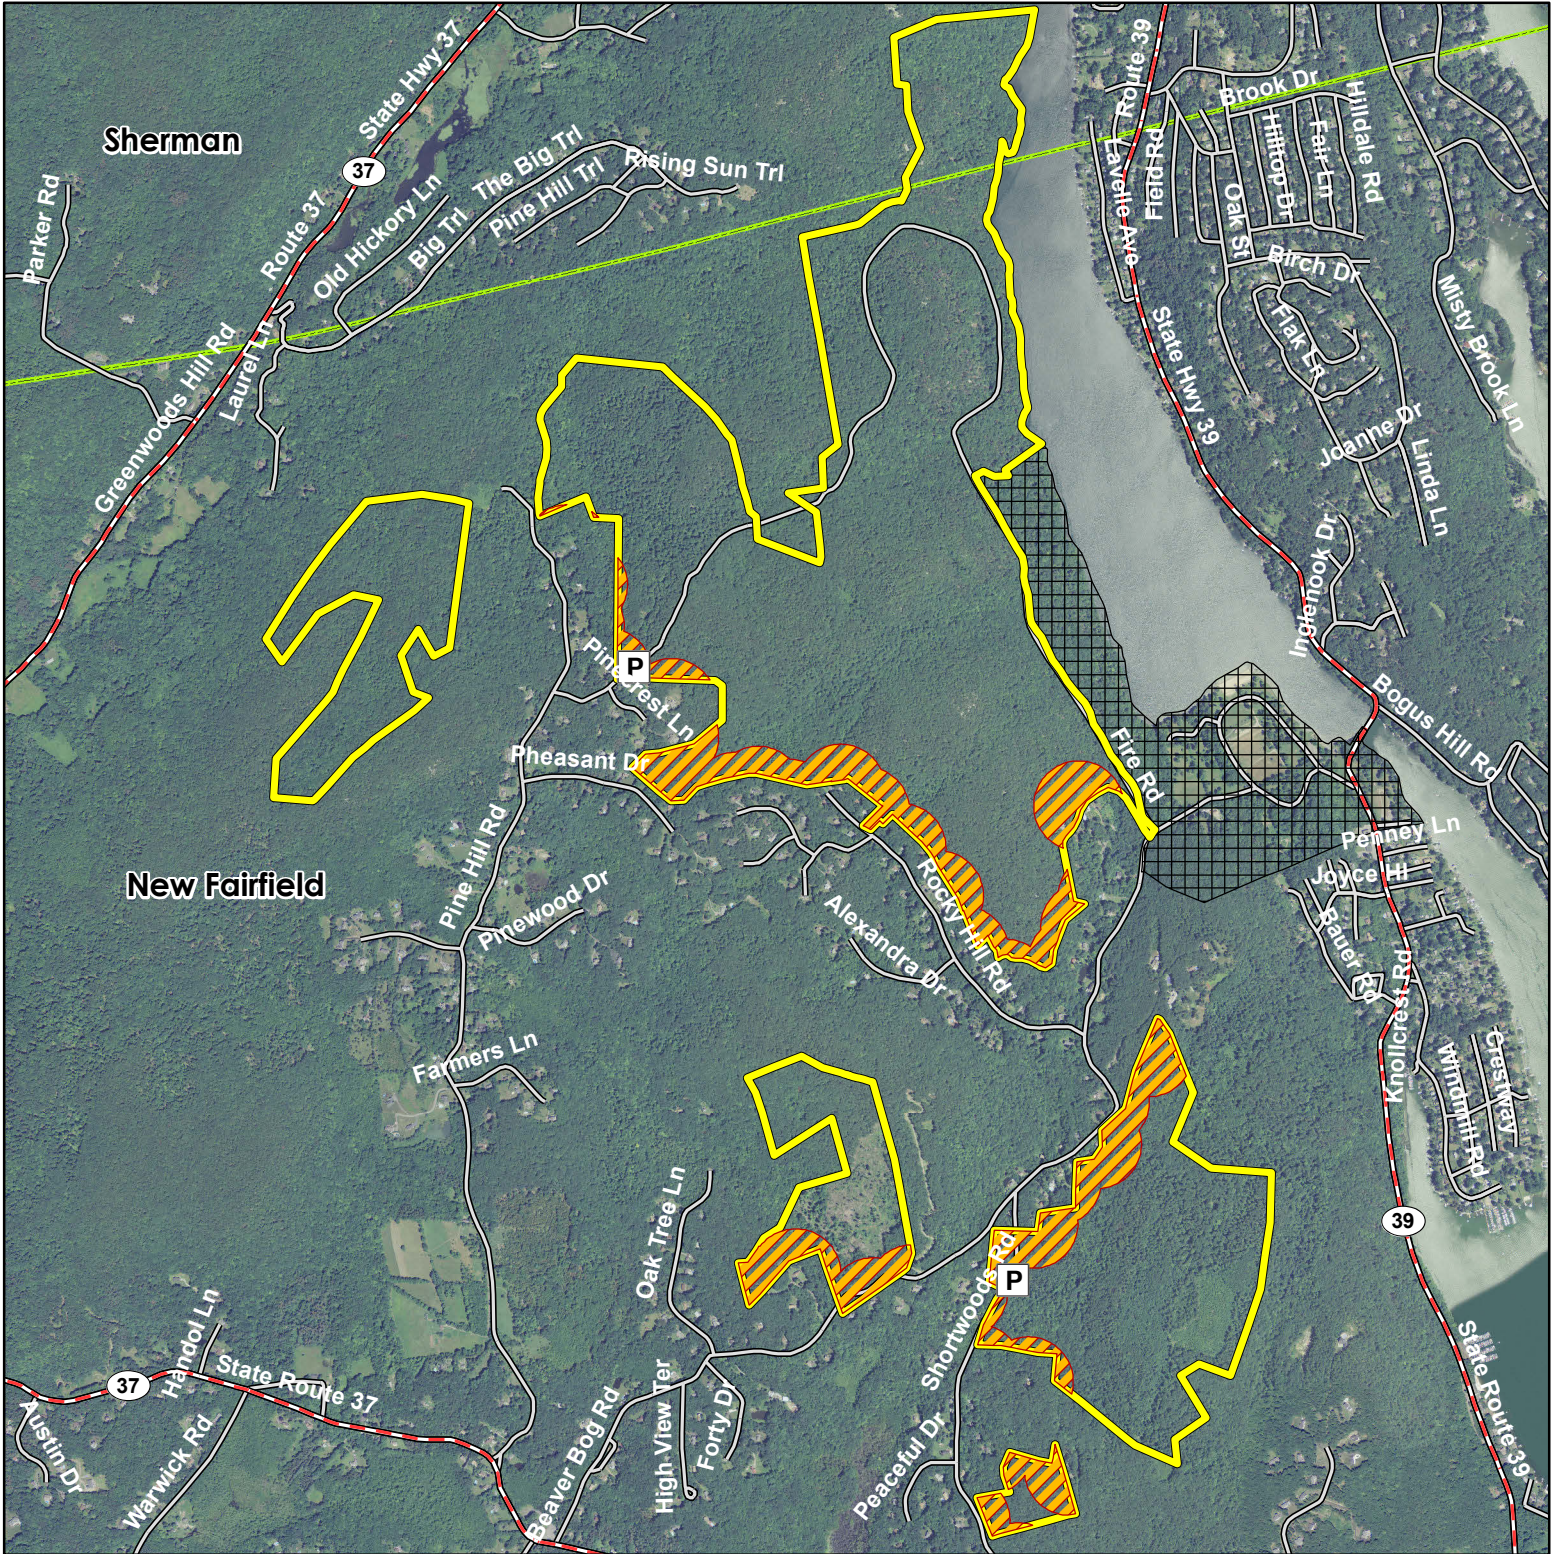

Pootatuck State Forest

Location: New Fairfield, Sherman

Description: 1,103 acres.

Access: Parking areas off of Pine Hill Road and Shortwoods Road in New Fairfield.

Note: This map depicts an approximation of property boundaries. Please obey all postings. Adjacent Squantz Pond State Park is closed to all hunting.

Symbols: Approximate Boundary 500 Foot Buffer Squantz Pond State Park Closed to All Hunting

Map Date: 3/31/16; Ortho 2012 NAIP