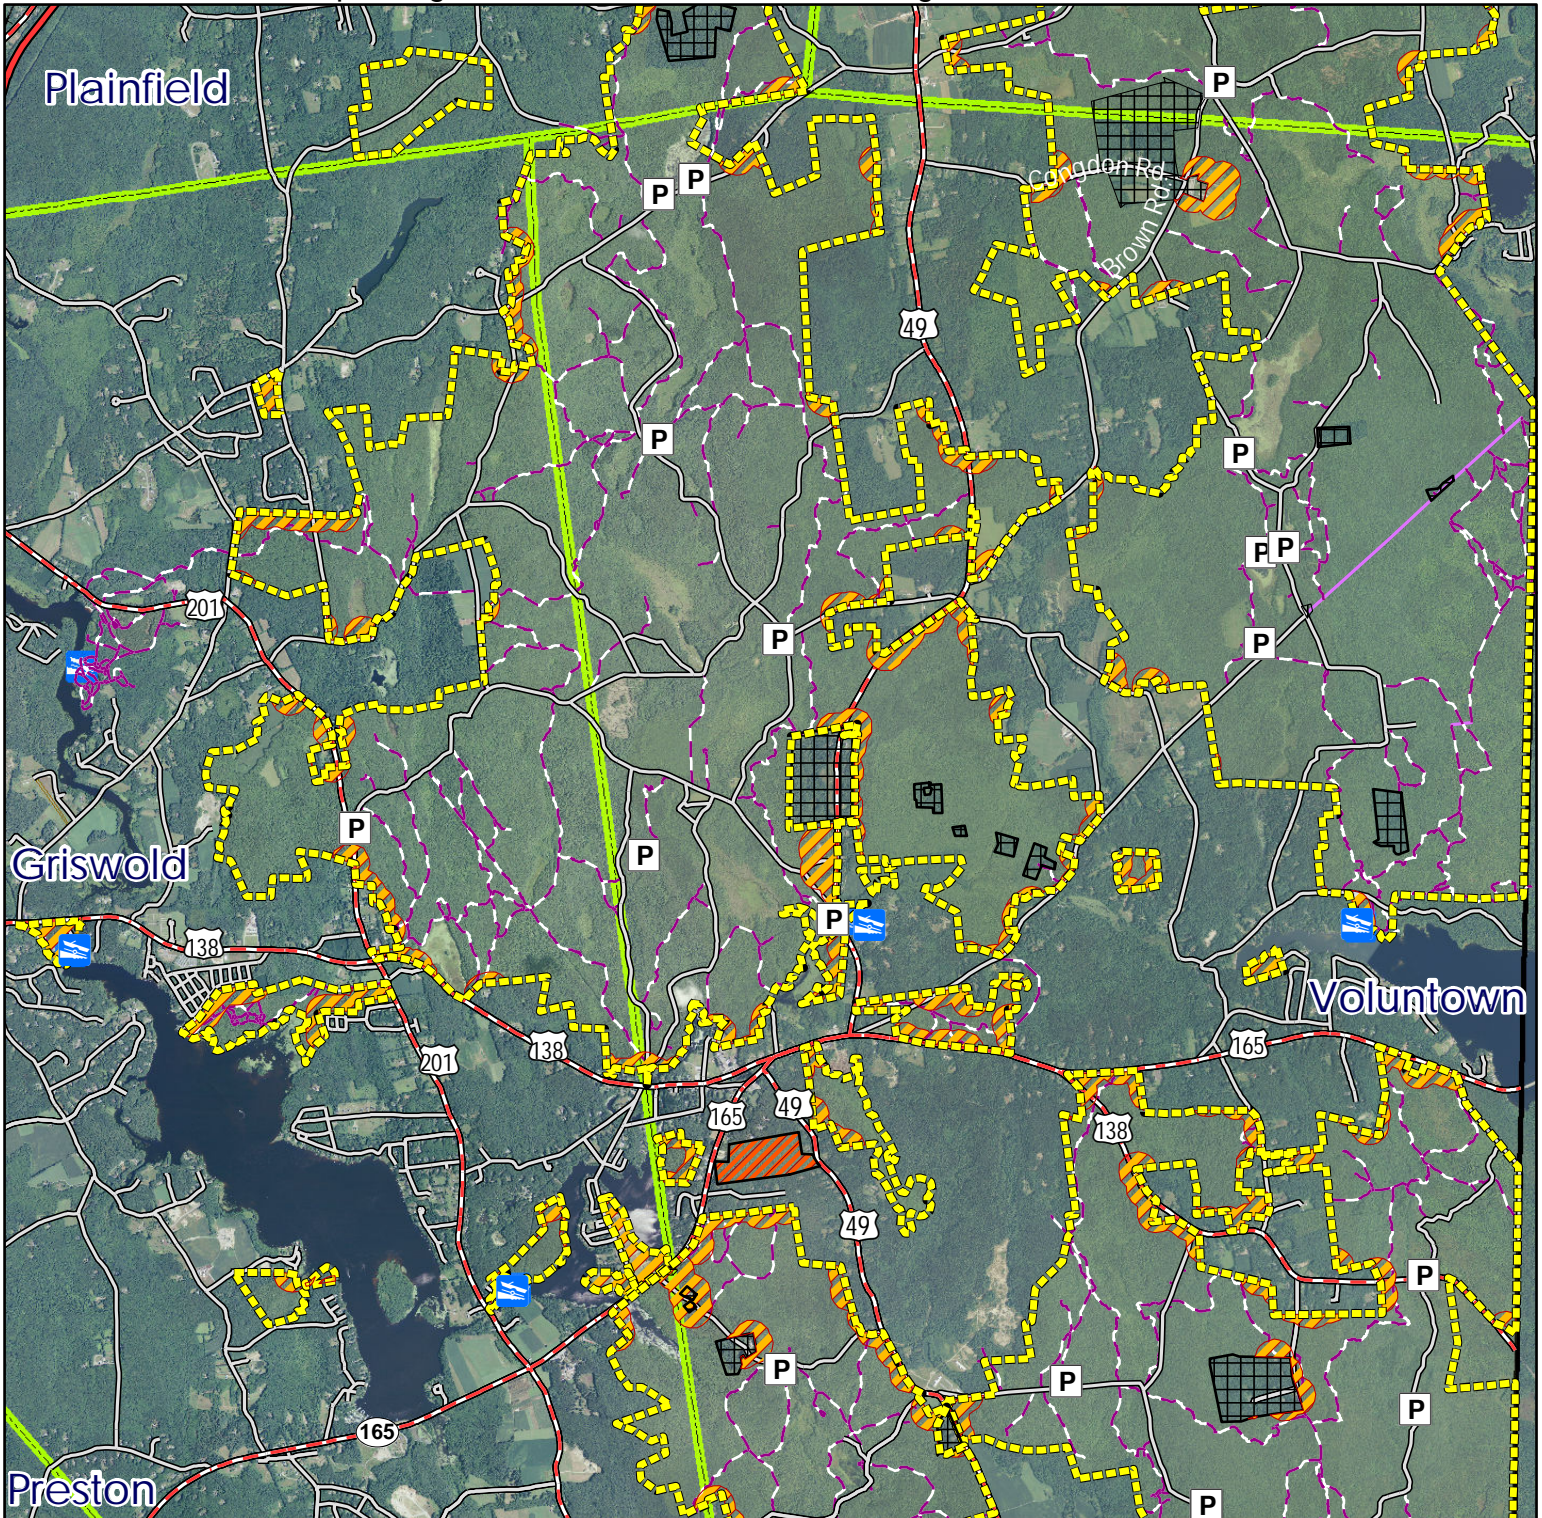

# Pachaug State Forest Griswold and Voluntown Northern Section

**Location:** Griswold/Voluntown

**Description:** ~10,000 acres

**Symbols:** Approximate Boundary 500' boundary - No Firearms Hunting Bowhunting ONLY   
 Private Land - No Trespassing Trail Parking Area Boat Launch