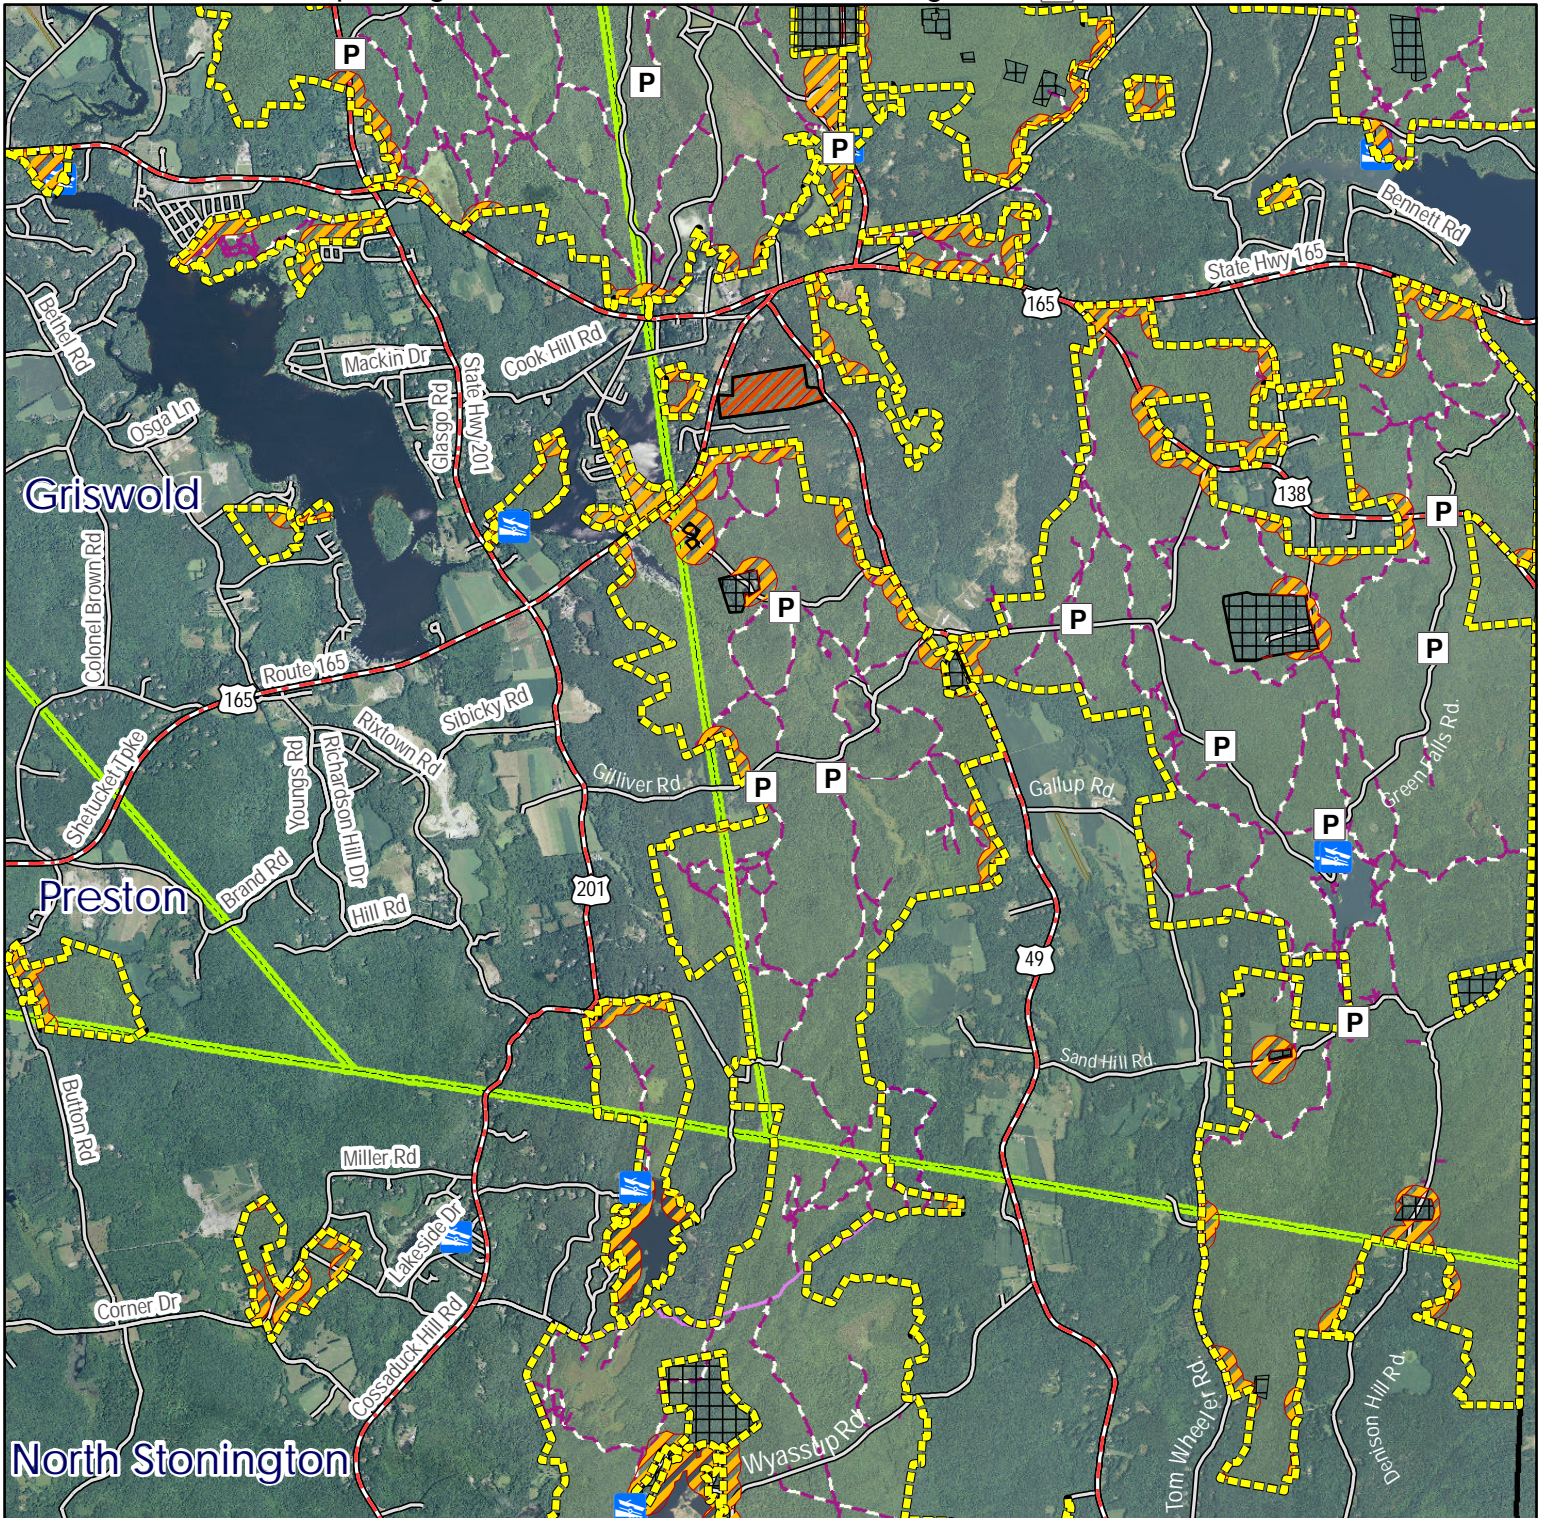

# Pachaug State Forest Griswold and Voluntown Northern Section

**Location:** Griswold/Voluntown

**Description:** ~10,000 acres

**Symbols:** Approximate Boundary 500' boundary - No Firearms Hunting Bowhunting ONLY   
 Private Land - No Trespassing Trail Parking Area Boat Launch

# Pachaug State Forest Griswold and Voluntown Southern Section

**Location:** Griswold/Voluntown

**Description:** ~7000 acres

**Symbols:** Approximate Boundary 500' boundary - No Firearms Hunting Bowhunting ONLY   
Private Land - No Trespassing Trail Parking Area Boat Launch