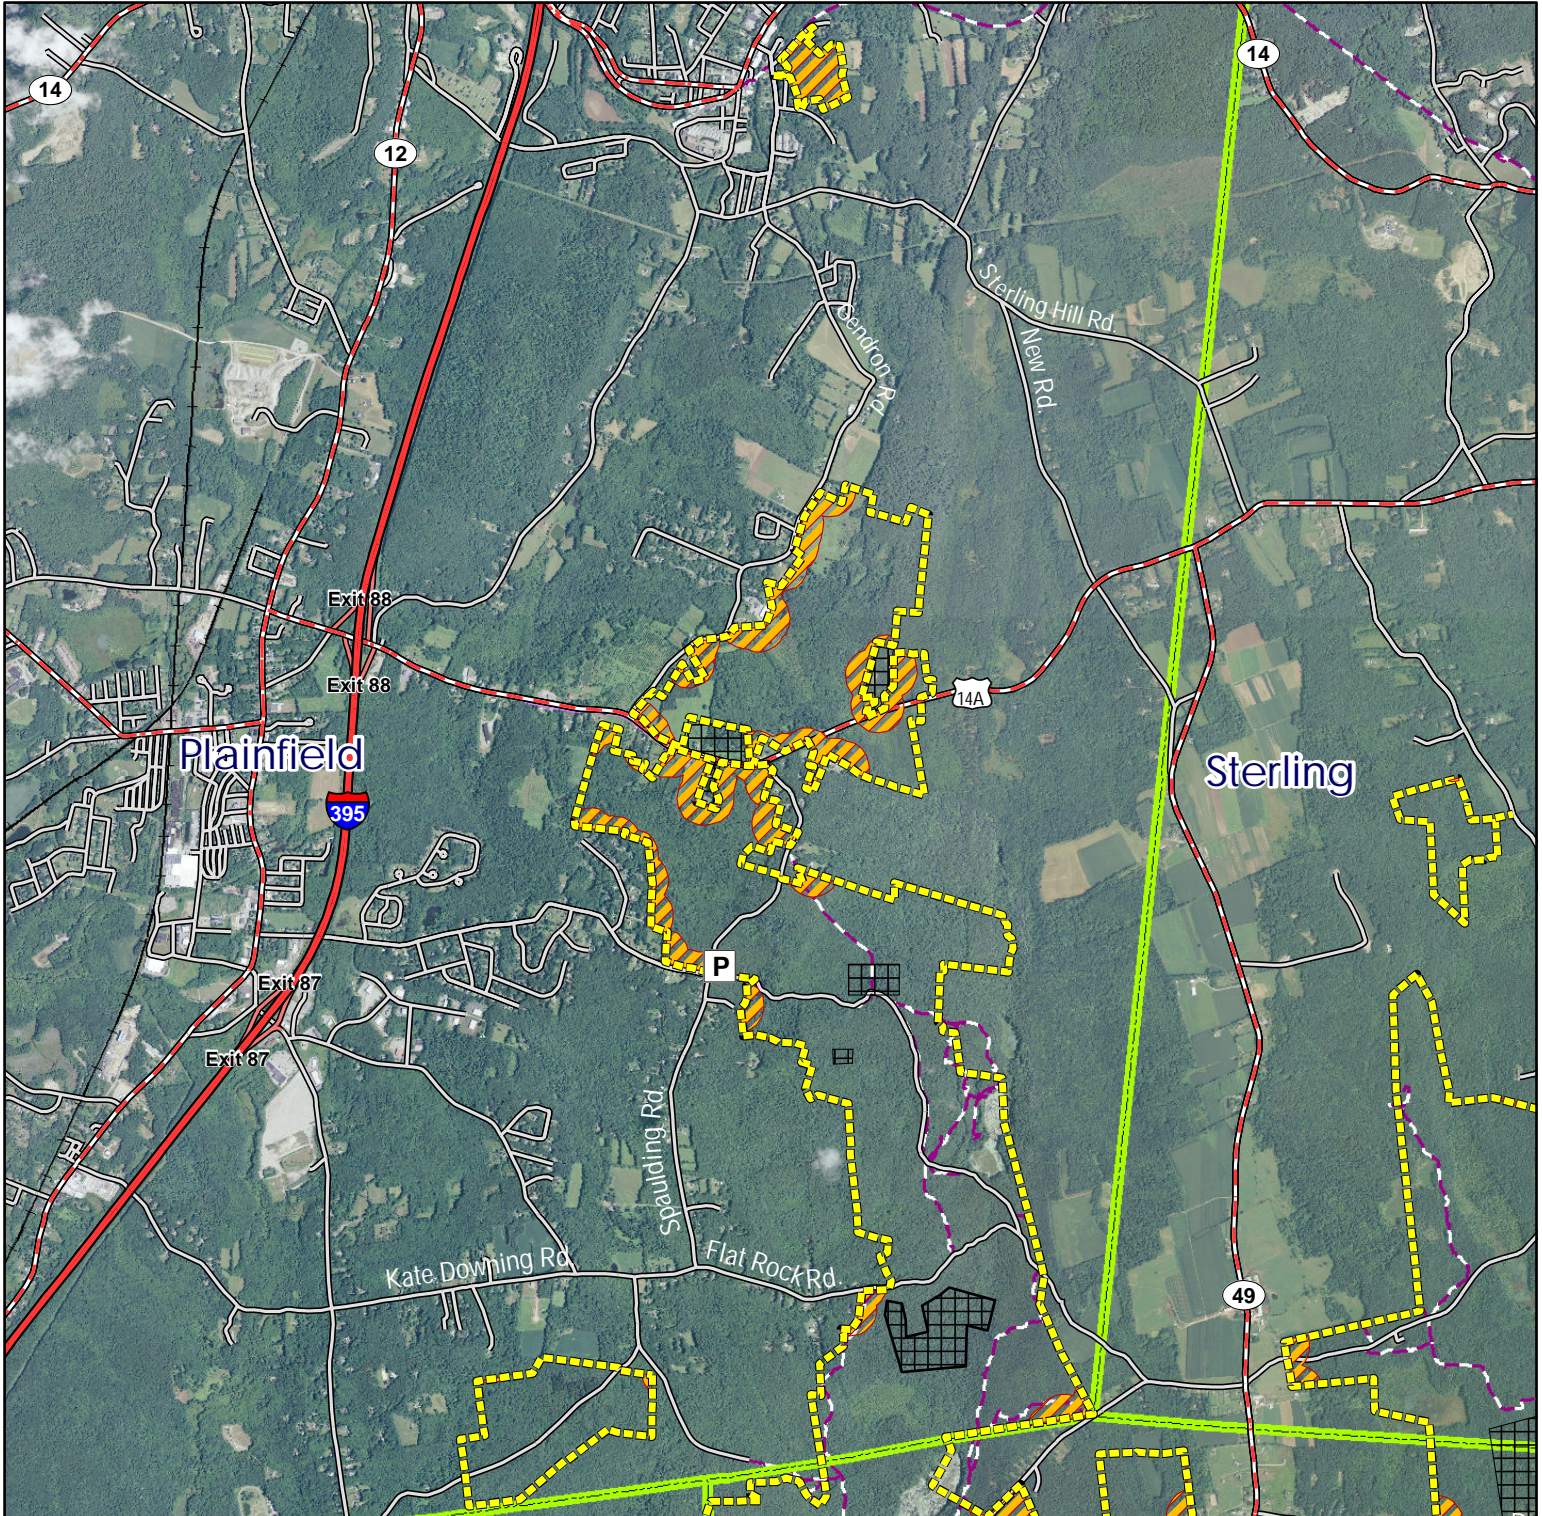

# Pachaug State Forest Overview

**Location:** Voluntown, Griswold, Sterling, North Stonington

**Description:** 26,135 acres

**Symbols:**  Approximate Boundary

 Wildlife Management Area

 State Park

# Pachaug State Forest Plainfield

**Location:** Plainfield

**Description:** ~1600 acres

**Symbols:** Approximate Boundary 500' boundary - No Firearms Hunting   
 Private Land - No Trespassing Trail Parking Area

# Pachaug State Forest Sterling

**Location:** Sterling

**Description:** ~2500 acres

**Symbols:** Approximate Boundary 500' boundary - No Firearms Hunting   
 Private Land - No Trespassing Trail Parking Area