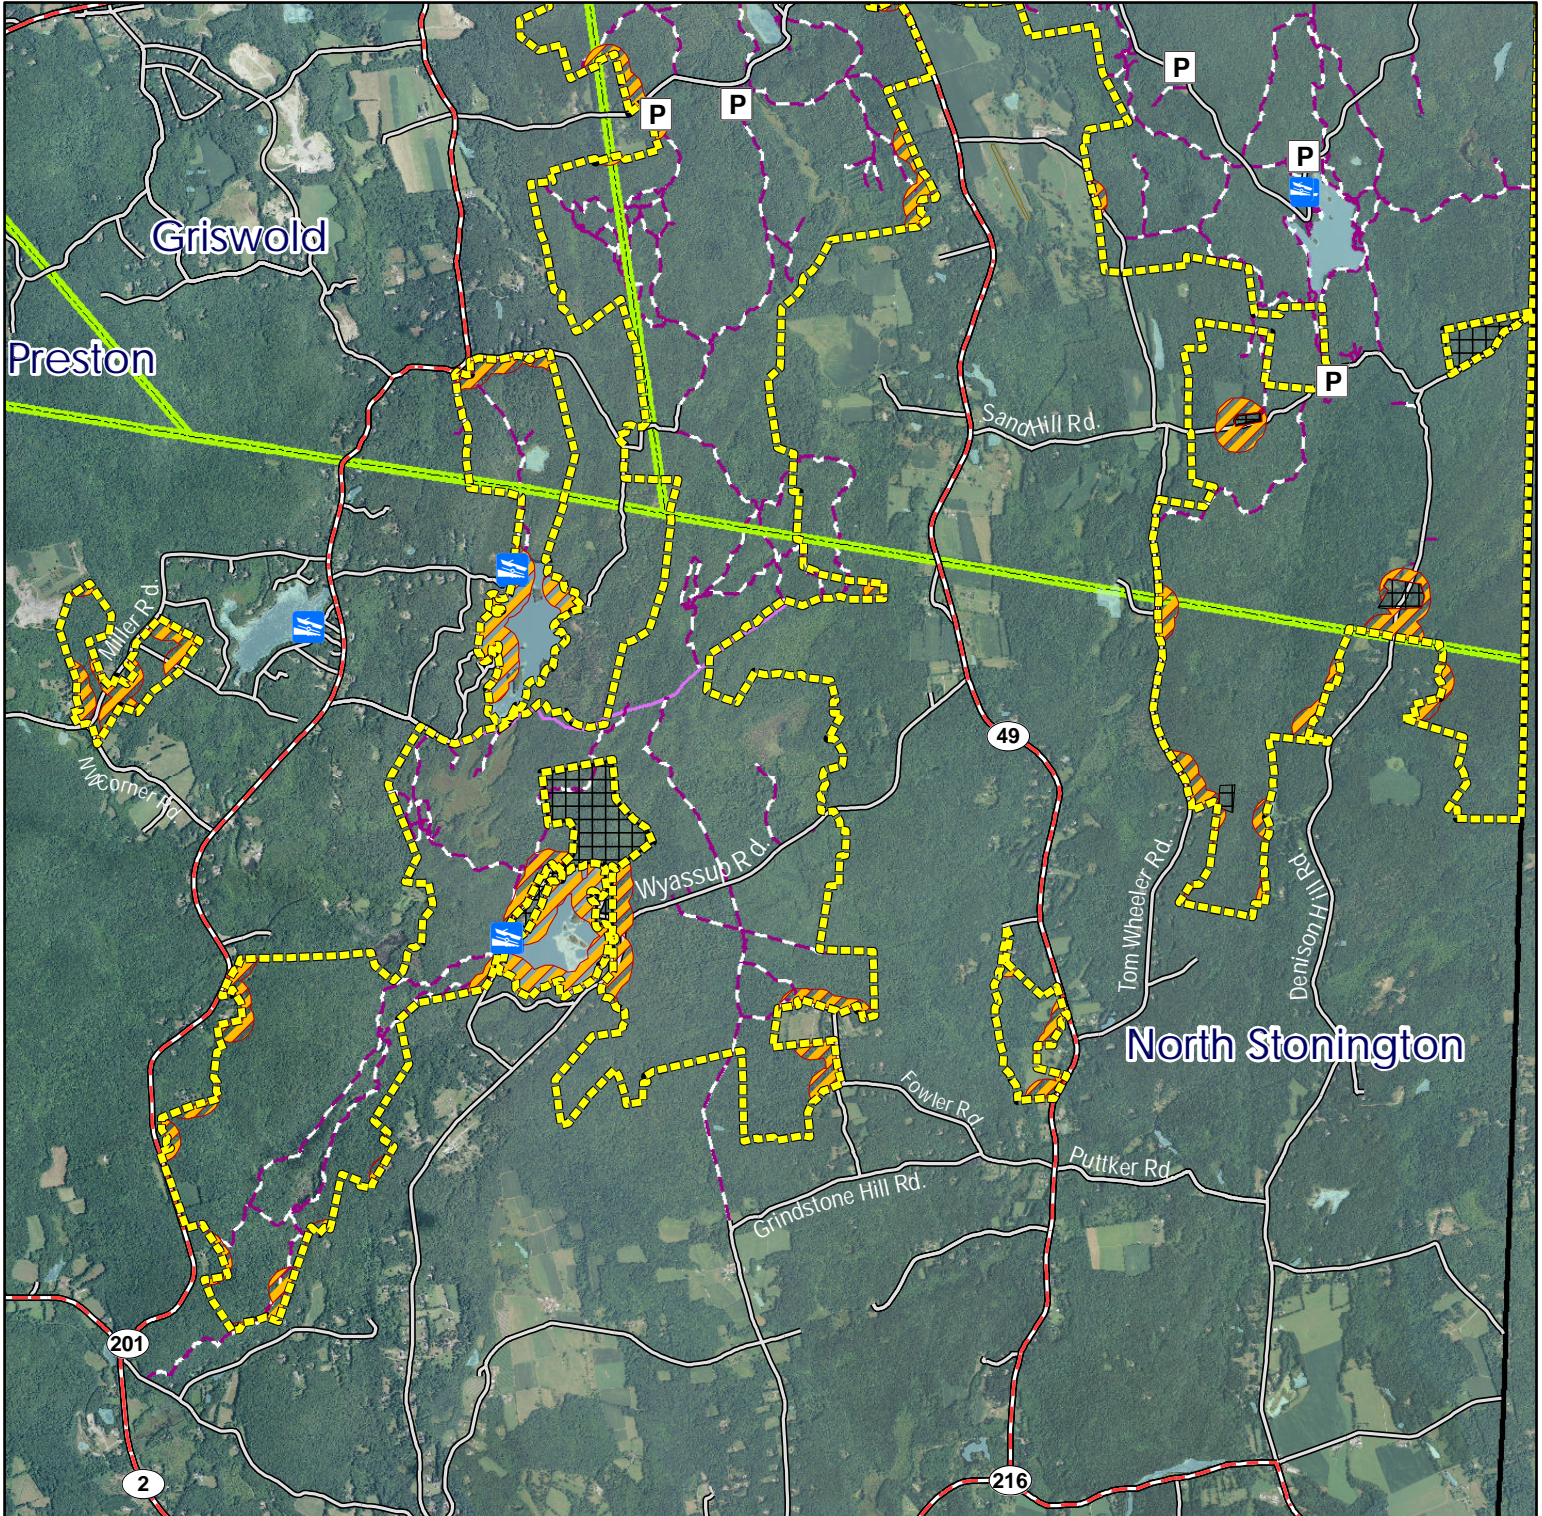

# Pachaug State Forest Griswold and Voluntown Southern Section

**Location:** Griswold/Voluntown

**Description:** ~7000 acres

**Symbols:** Approximate Boundary 500' boundary - No Firearms Hunting Bowhunting ONLY   
Private Land - No Trespassing Trail Parking Area Boat Launch

# Pachaug State Forest North Stonington

**Location:** N. Stonington

**Description:** ~3000 acres

**Symbols:** Approximate Boundary 500' boundary - No Firearms Hunting   
 Private Land - No Trespassing Trail Parking Area Boat Launch