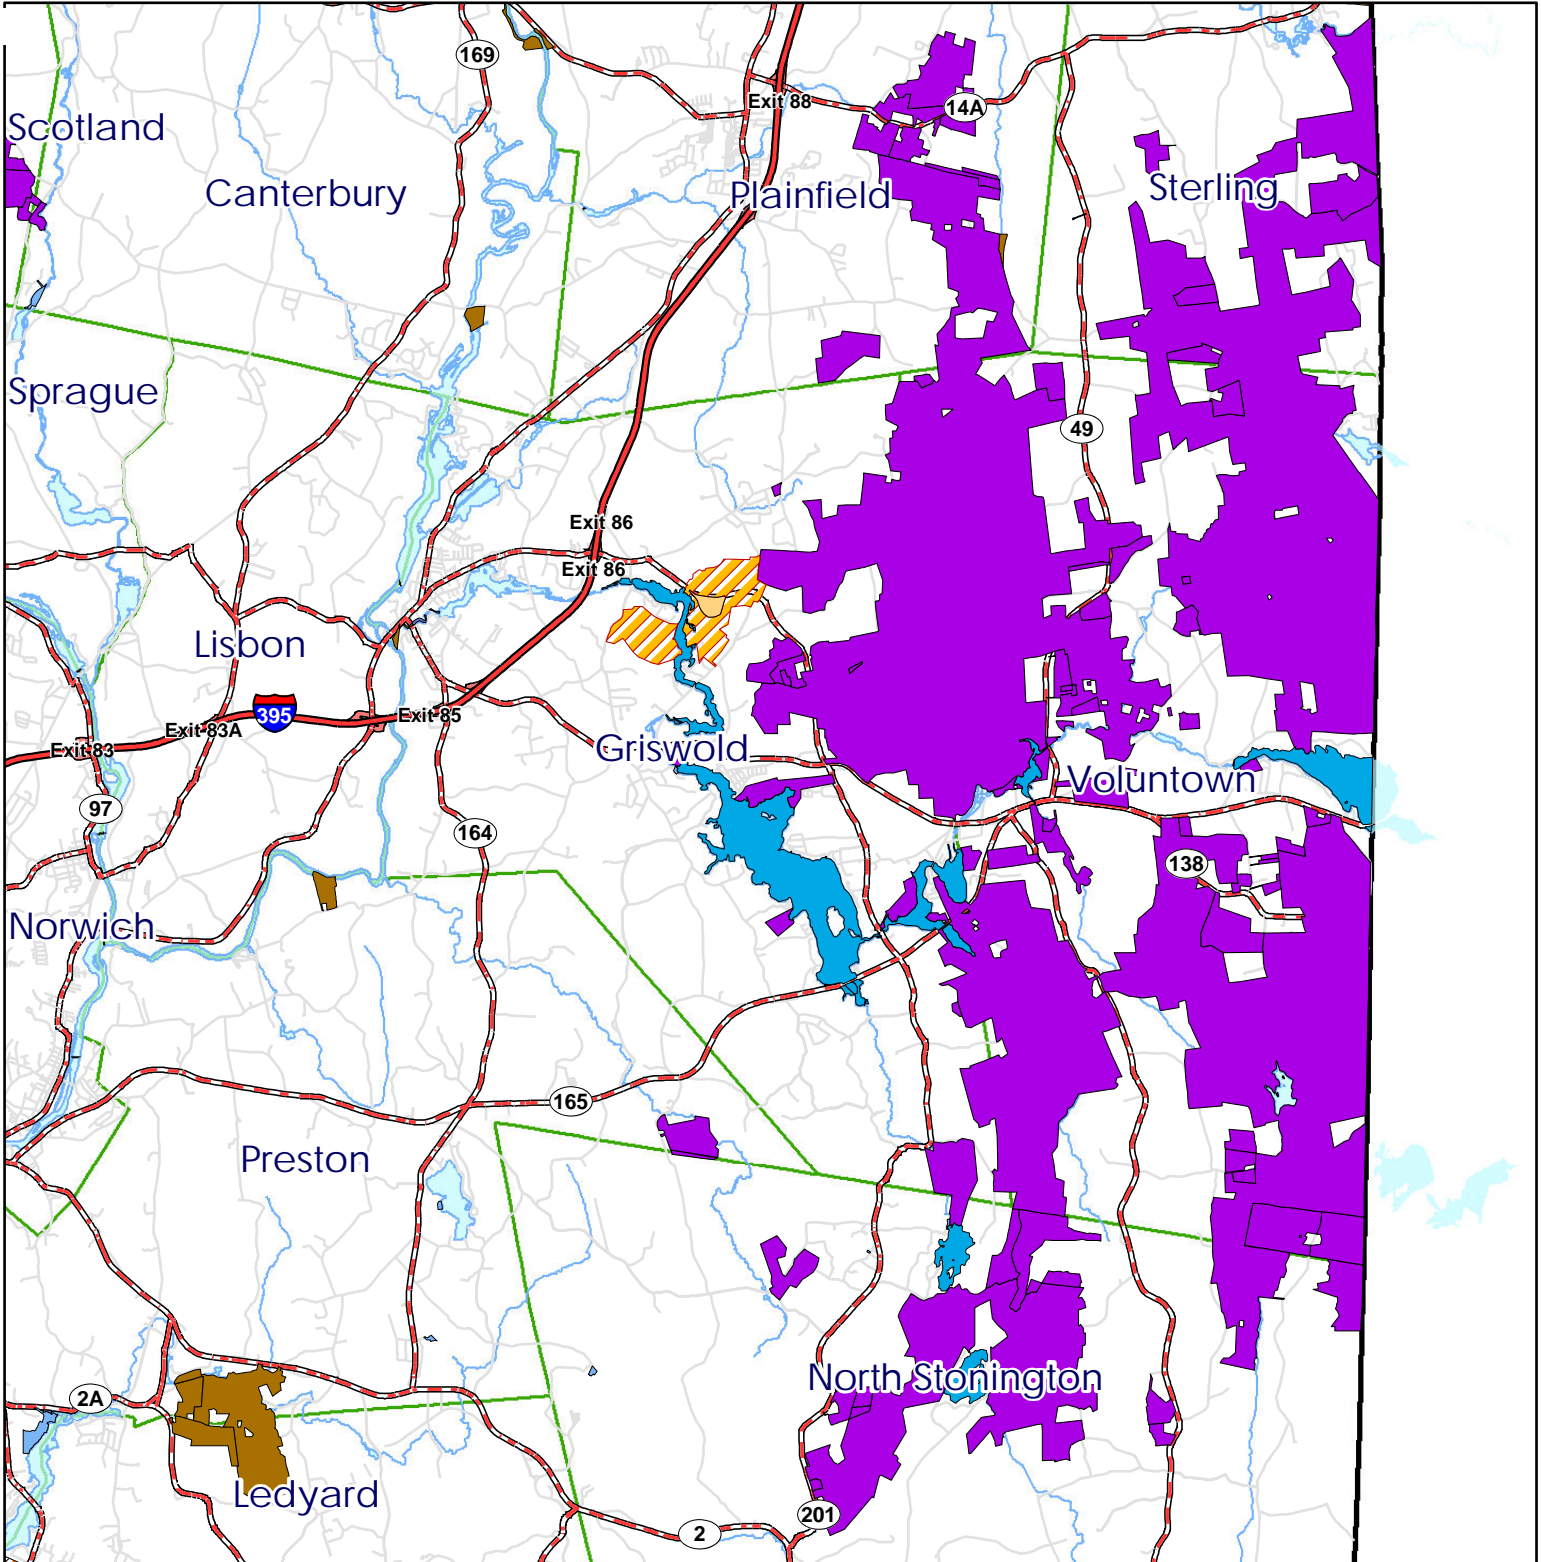

# Pachaug State Forest Overview

**Location:** Voluntown, Griswold, Sterling, North Stonington

**Description:** 26,135 acres

**Symbols:**  Approximate Boundary

 Wildlife Management Area

 State Park

# Pachaug State Forest Plainfield

**Location:** Plainfield

**Description:** ~1600 acres

**Symbols:** Approximate Boundary 500' boundary - No Firearms Hunting   
 Private Land - No Trespassing Trail Parking Area