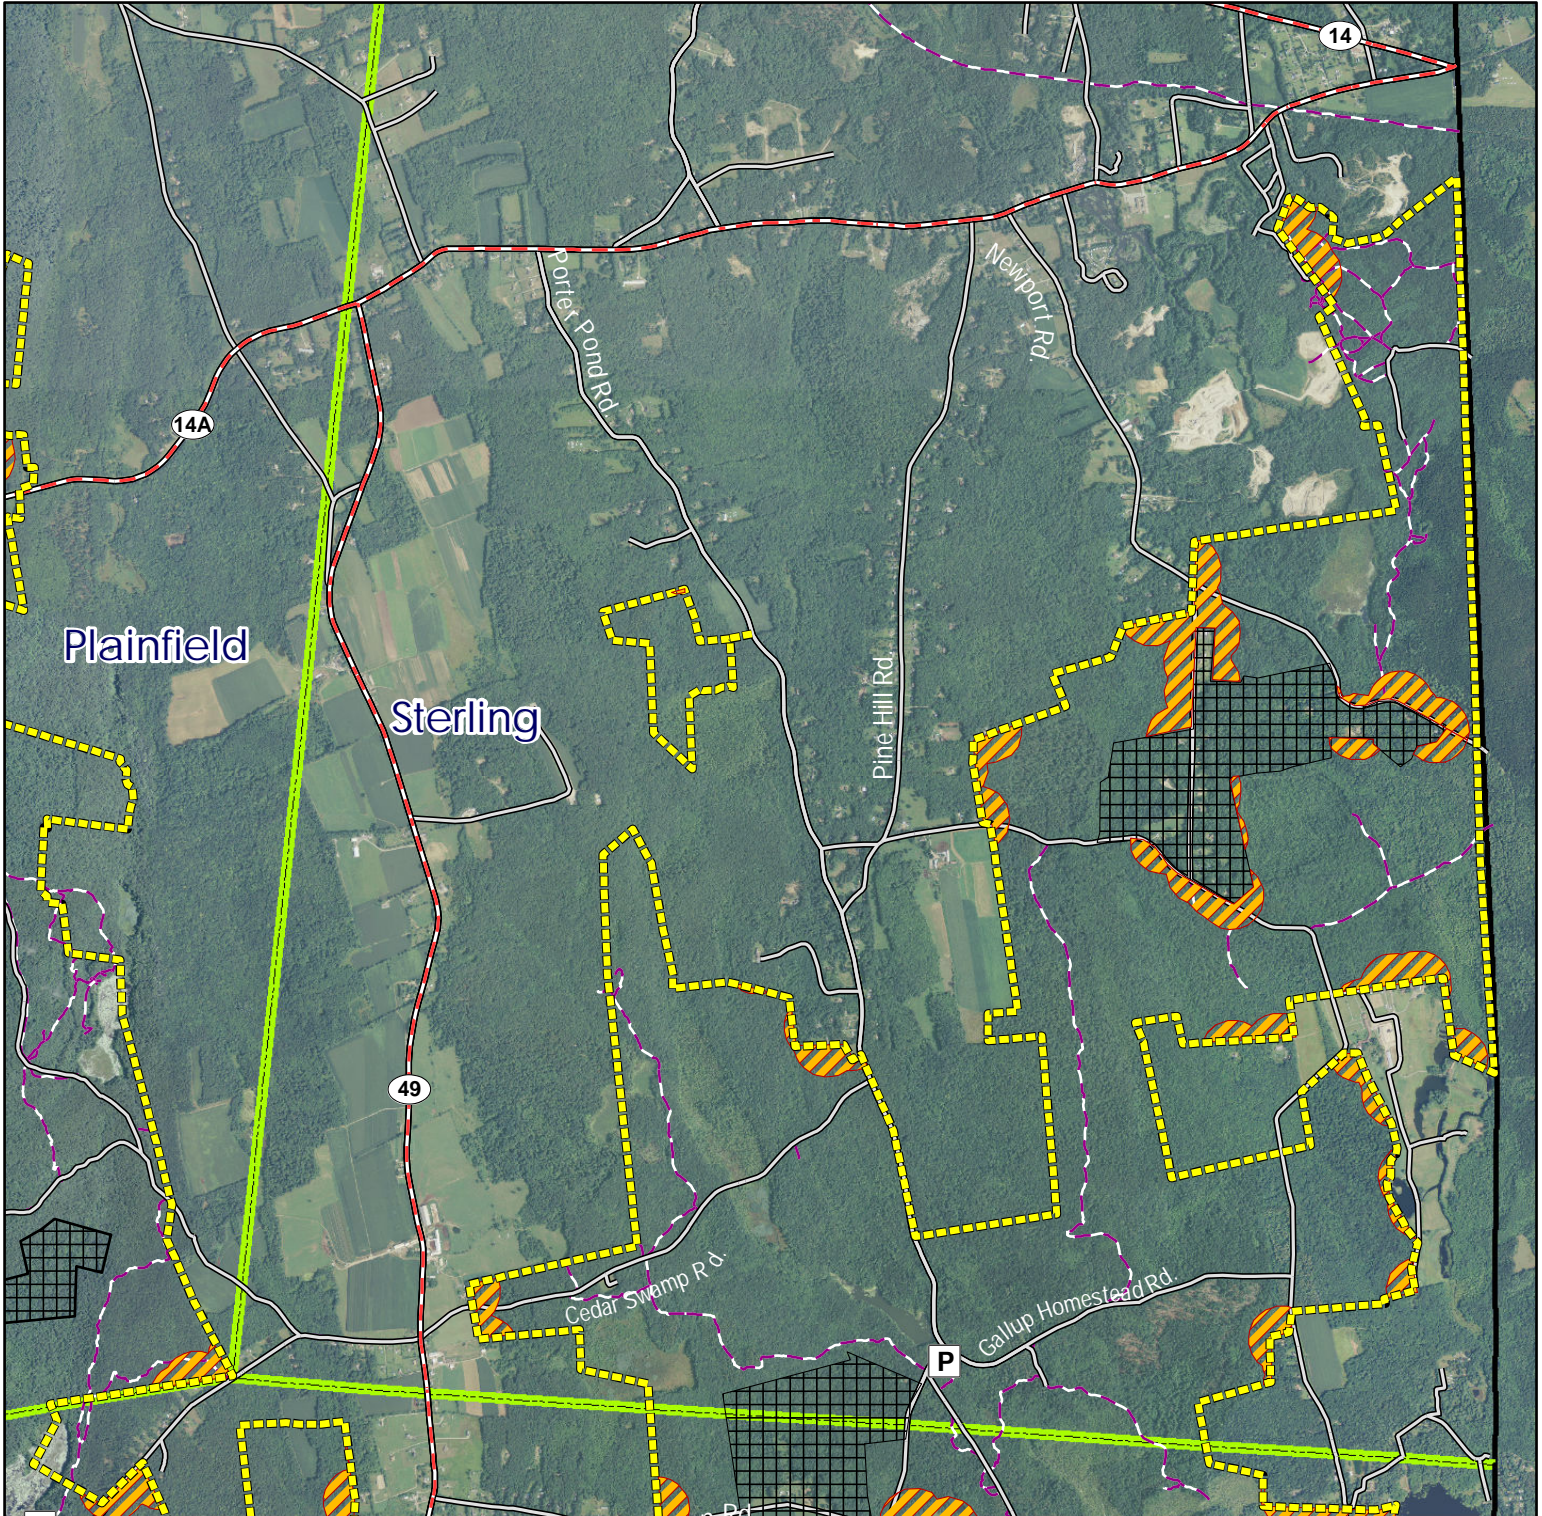

# Pachaug State Forest Overview

**Location:** Voluntown, Griswold, Sterling, North Stonington

**Description:** 26,135 acres

**Symbols:**  Approximate Boundary

 Wildlife Management Area

 State Park

# Pachaug State Forest Plainfield

**Location:** Plainfield

**Description:** ~1600 acres

**Symbols:** Approximate Boundary 500' boundary - No Firearms Hunting   
 Private Land - No Trespassing Trail Parking Area

# Pachaug State Forest Sterling

**Location:** Sterling

**Description:** ~2500 acres

**Symbols:** Approximate Boundary 500' boundary - No Firearms Hunting   
 Private Land - No Trespassing Trail Parking Area

# Pachaug State Forest Griswold and Voluntown Northern Section

**Location:** Griswold/Voluntown

**Description:** ~10,000 acres

**Symbols:** Approximate Boundary 500' boundary - No Firearms Hunting Bowhunting ONLY   
 Private Land - No Trespassing Trail Parking Area Boat Launch