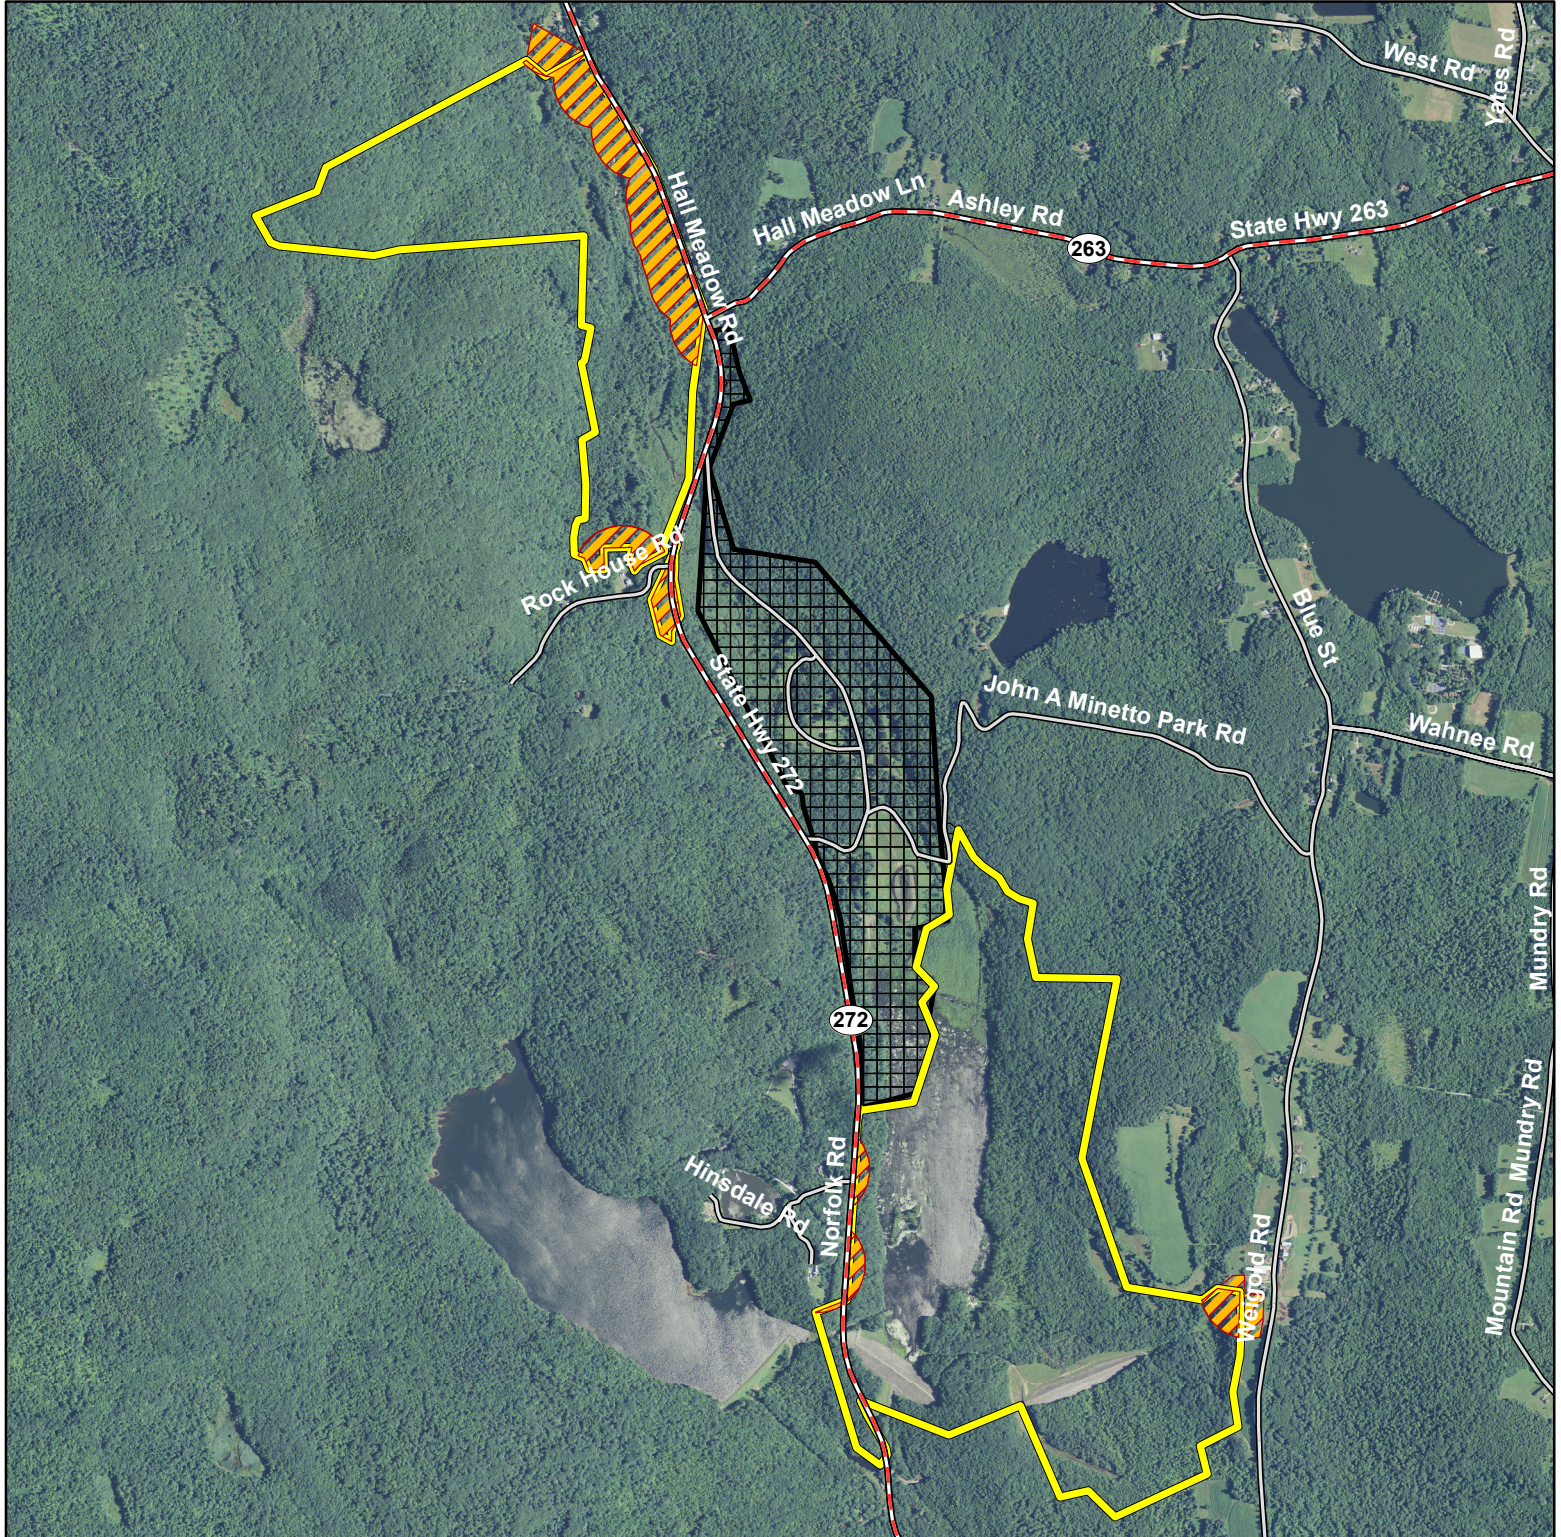

John Minetto State Park

Location: Torrington, Goshen; West Torrington and Norfolk Quadrangles

Description: 760 acres. Approximately 500 acres open to hunting. Designated Deer Bowhunting Only Area. Open for spring and fall firearms turkey, small game, and waterfowl.

Access: Off of Route 272 north of Torrington.

Note: This map depicts an approximation of property boundaries. Please obey all postings.

Symbols: Approximate Boundary Area Closed to Firearms Hunting Closed to Hunting

Map Date: 10/14/16; Ortho 2012 4band NAIP

2,400 1,200 0 2,400 Feet