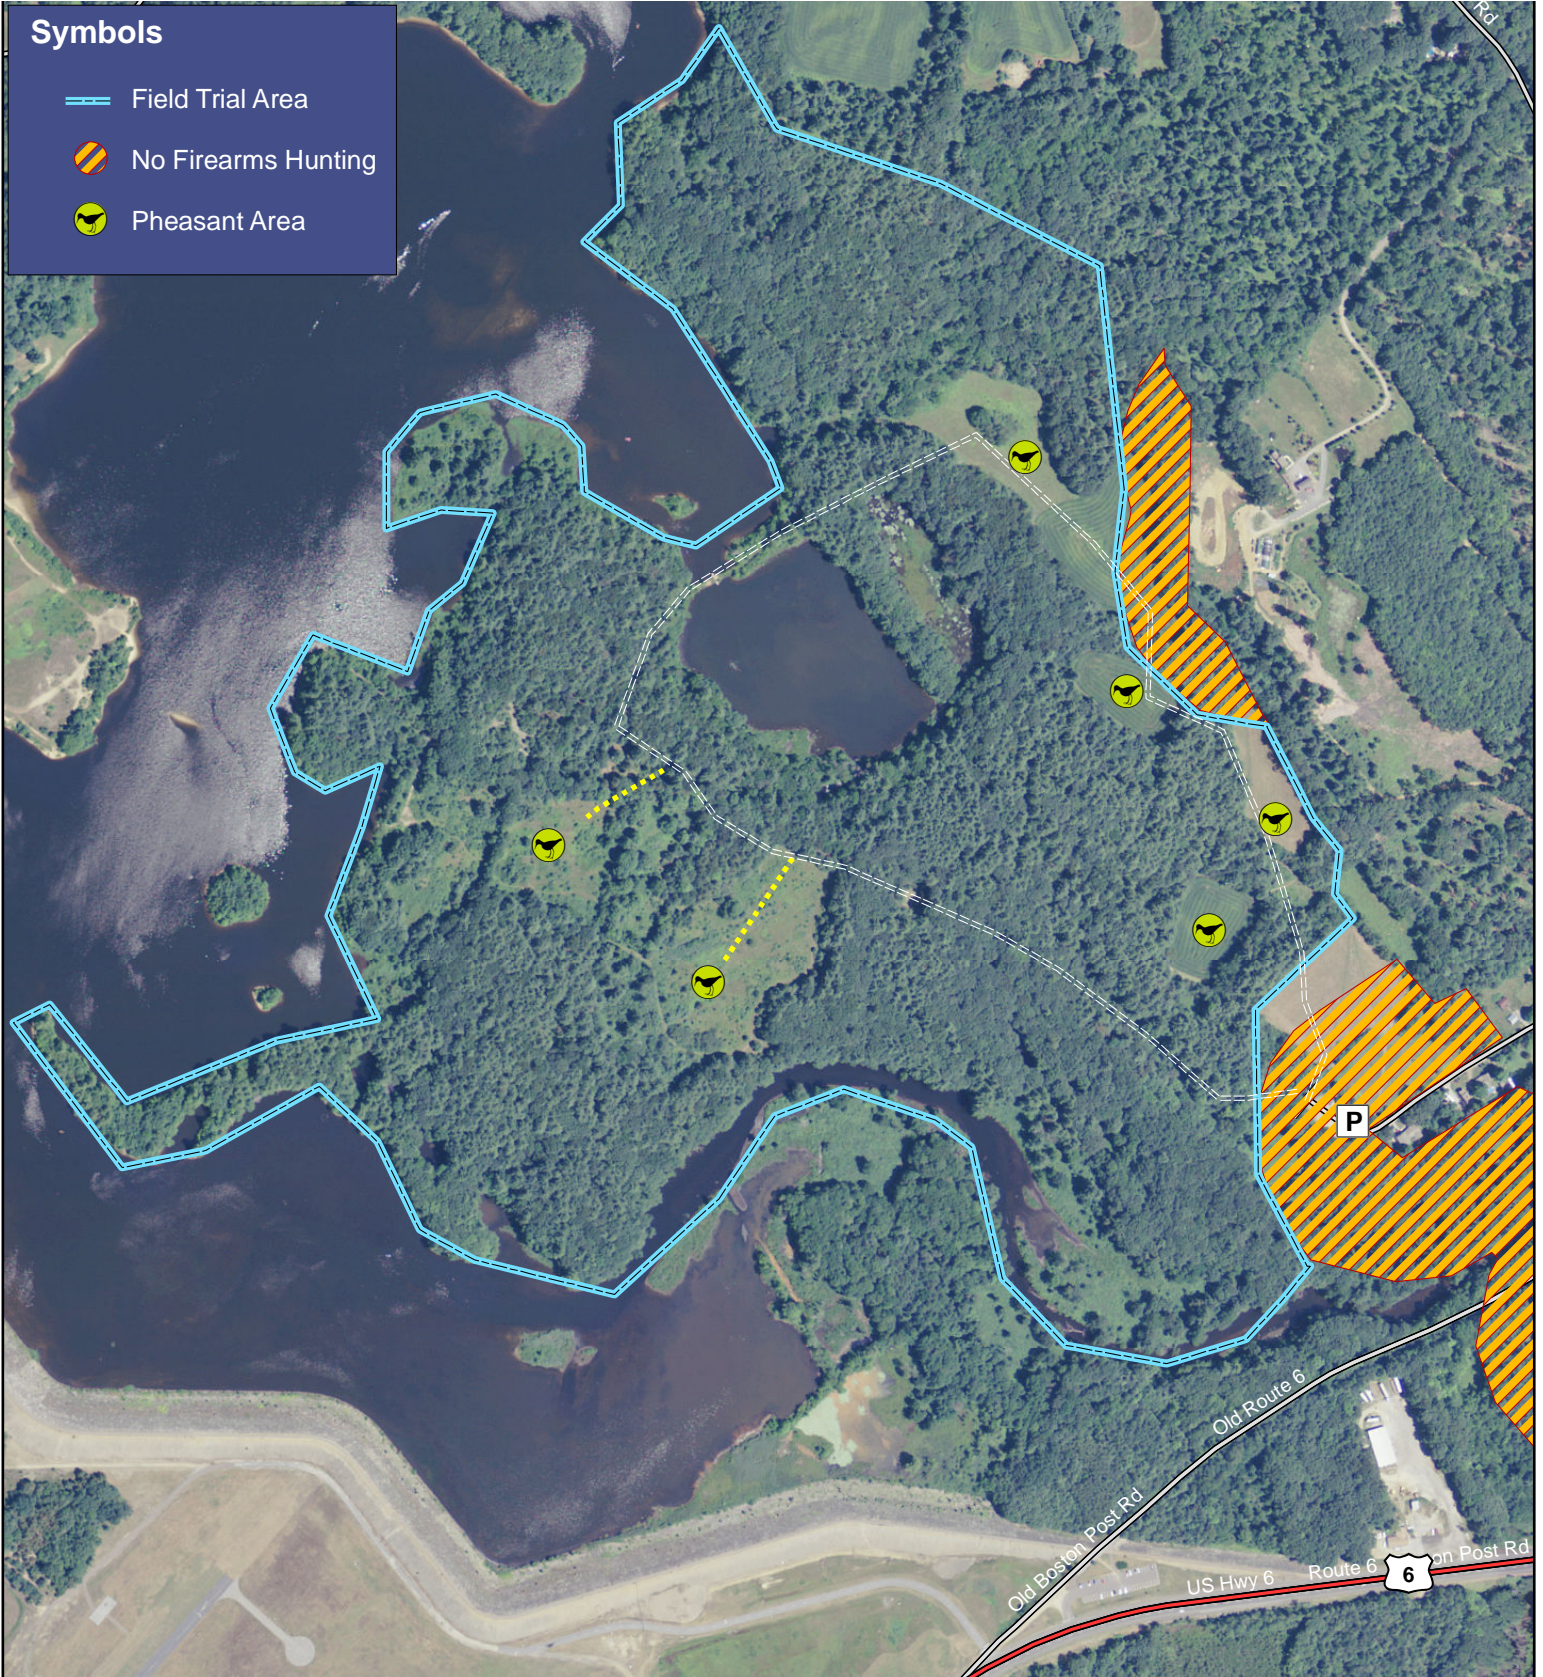

# Mansfield Field Trial Area

Map Date: 8/12/2013; Ortho 2012 NAIP