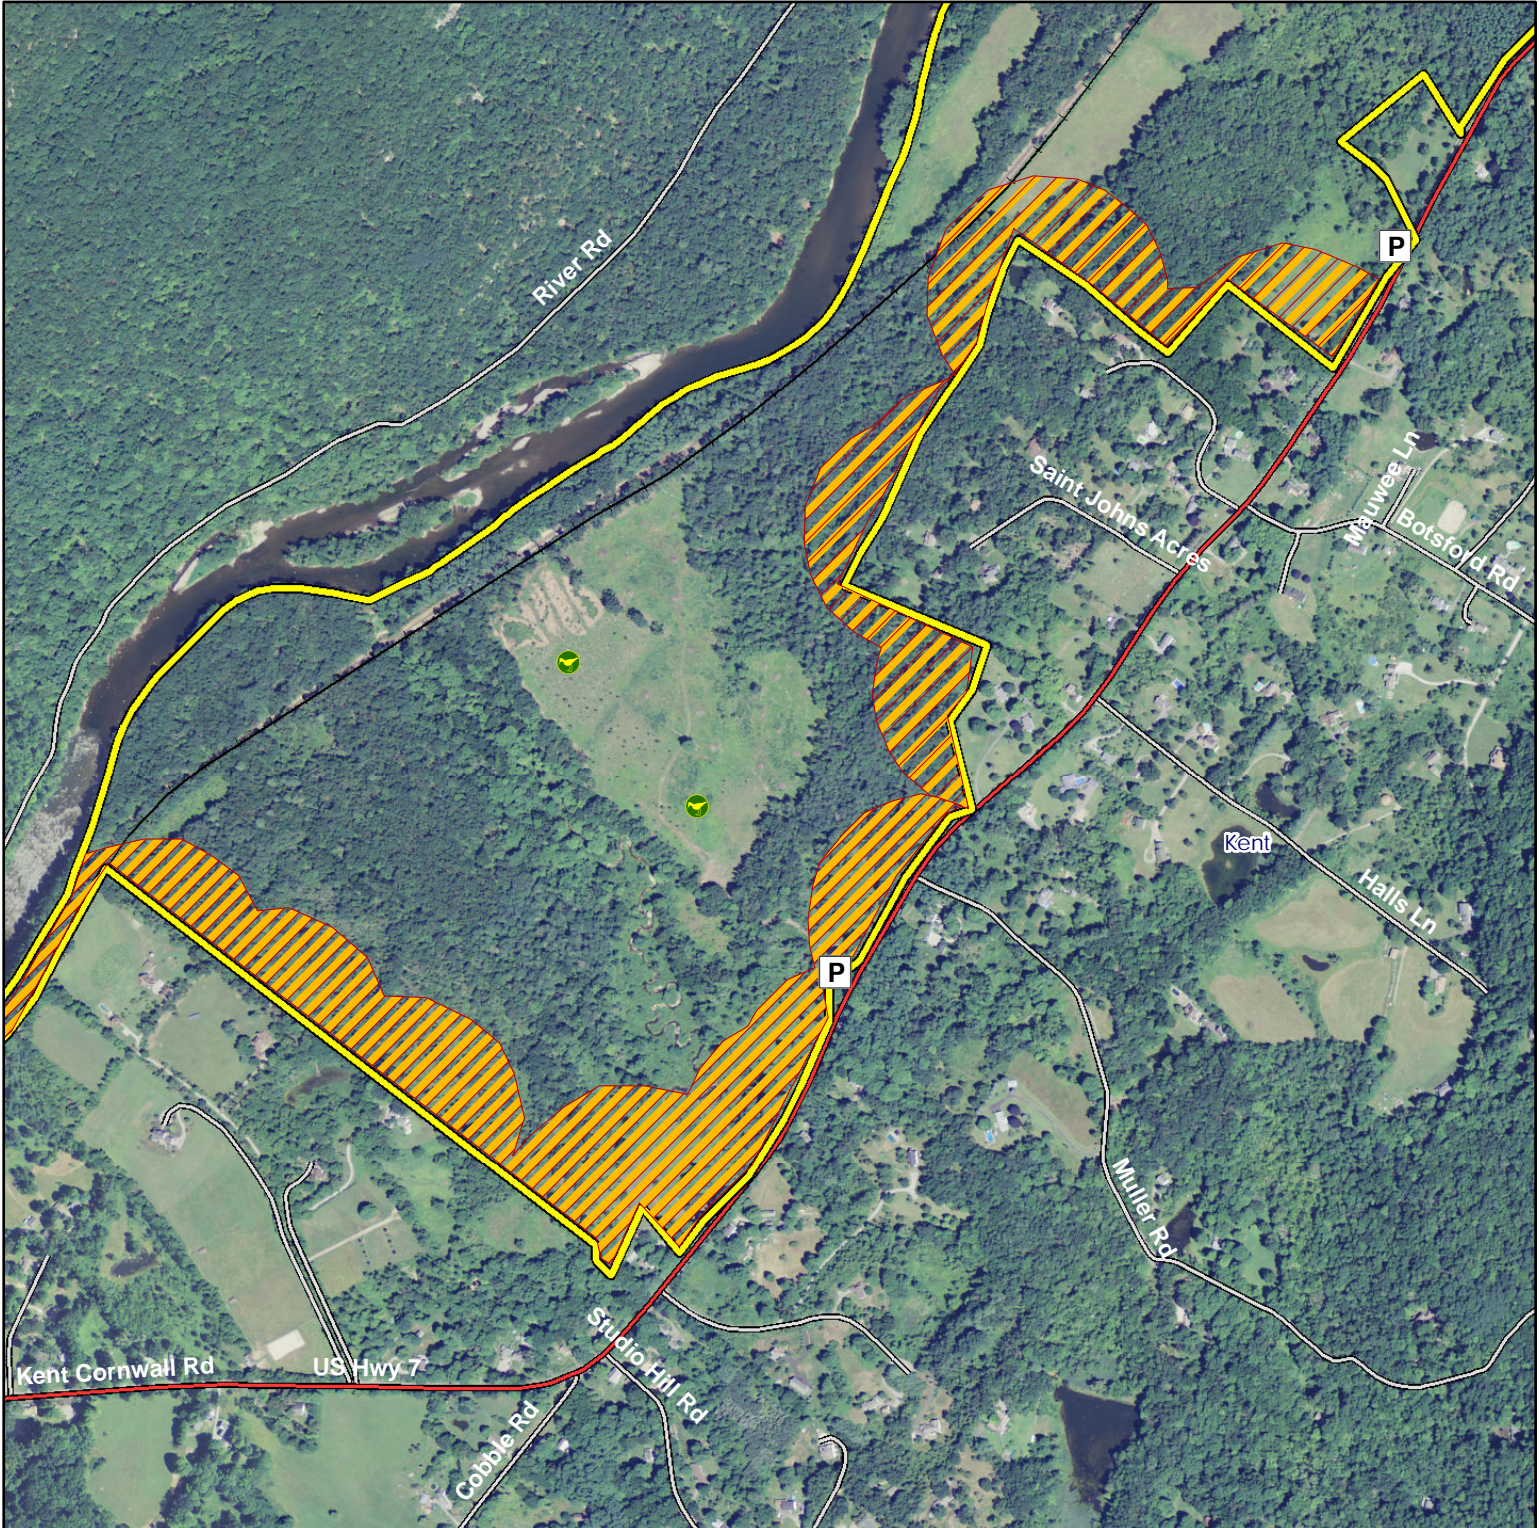

# Housatonic River WMA Pheasant Hunting Map - South End

Location: Kent; Ellsworth & Kent Quadrangles

Note: This map depicts an approximation of property boundaries. Please obey all postings.

Symbols: Approximate Boundary      500ft radius @ House      Pheasant Area

Map Date: 7/30/2013; Ortho 2012 NAIP

1,000 500 0 1,000 Feet