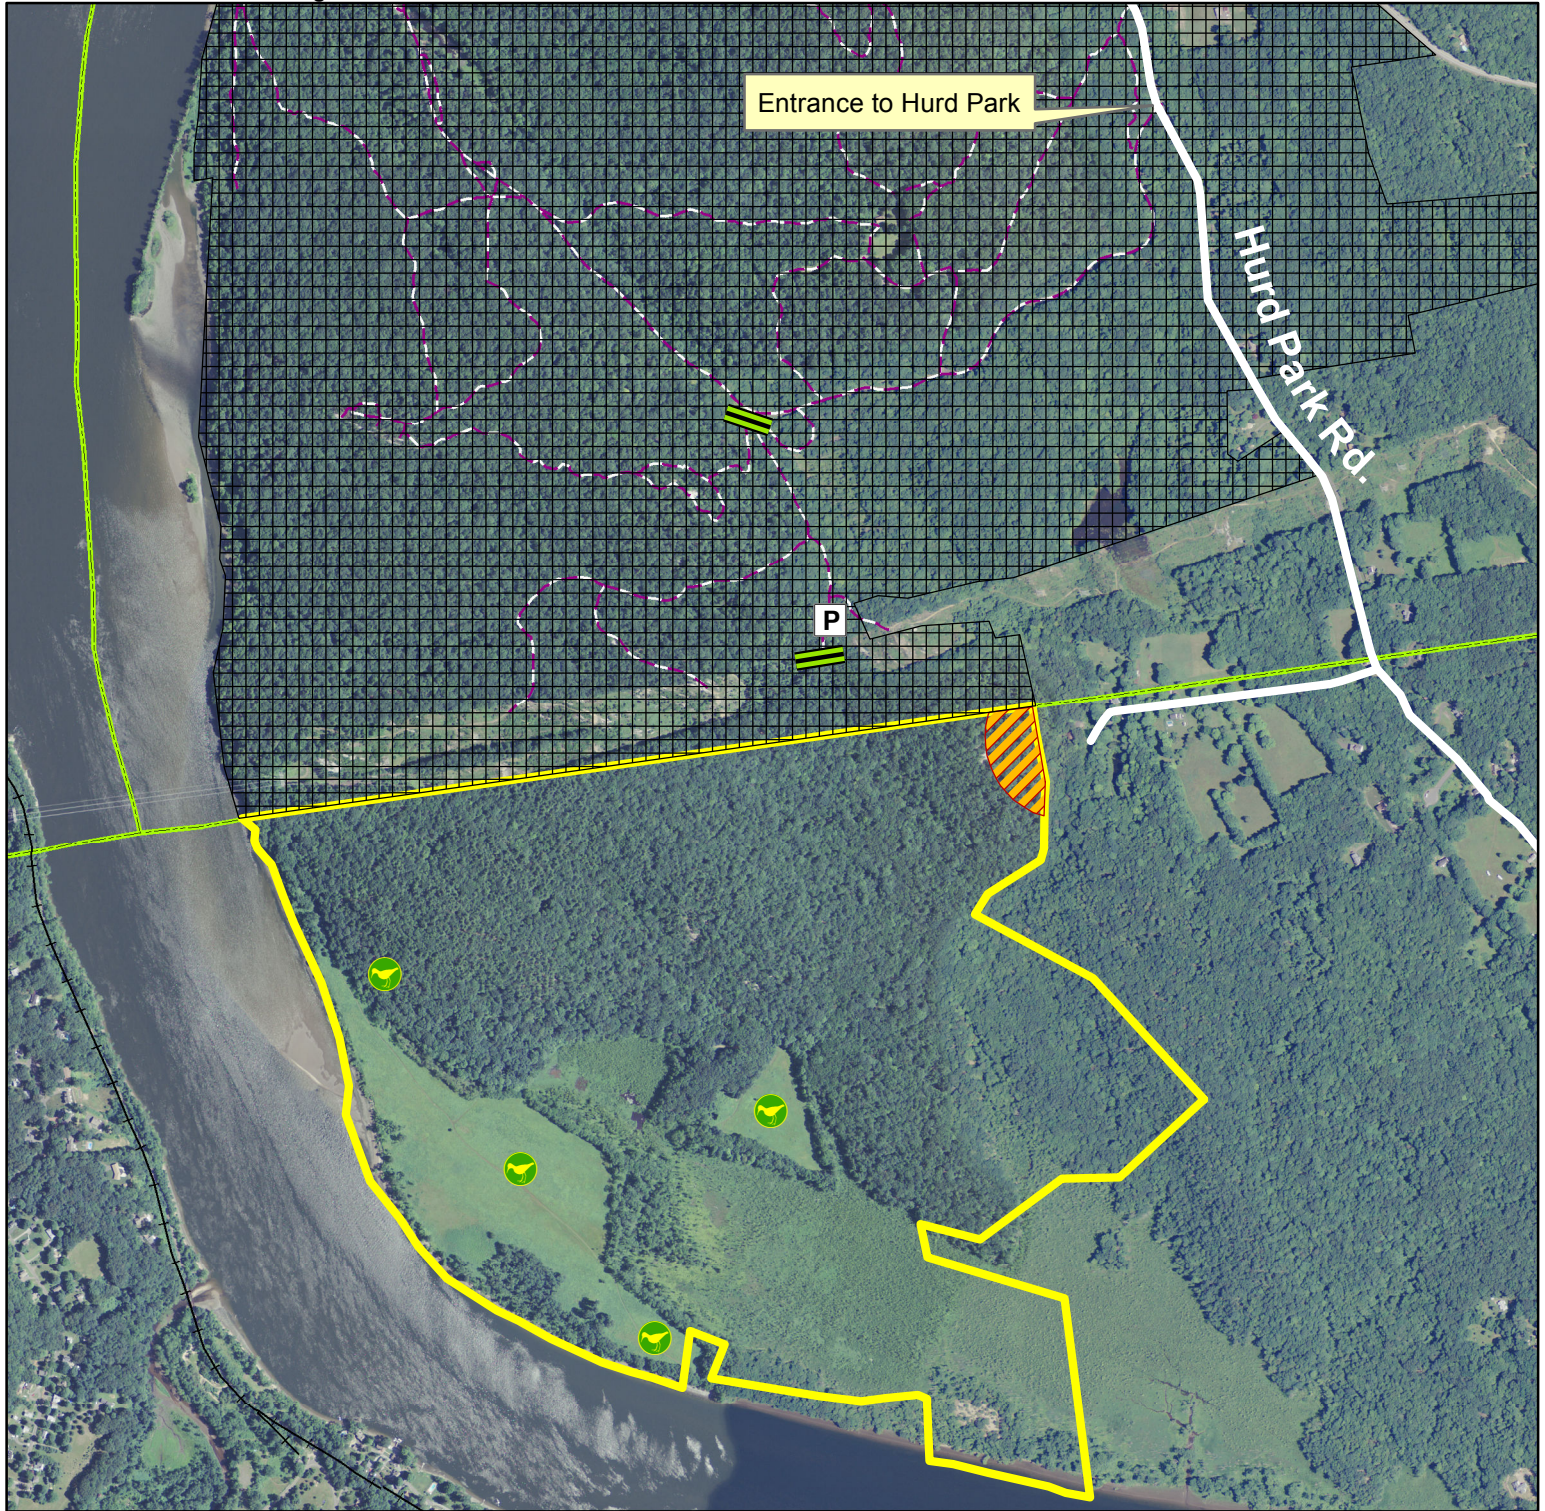

# Higganum Meadows WMA

**Location and Access:** Haddam, entrance and parking off of Hurd Park Road

**Description:** 256 acres

**Note:** This map depicts an approximation of property boundaries. Please obey all postings.

- Symbols:** Approximate Boundary Area Closed to Hunting Hurd State Park
- Parking Area Gate Pheasant Area

Map Date: 09/12/14; Ortho 2012 NAIP

1,400 700 0 1,400 Feet