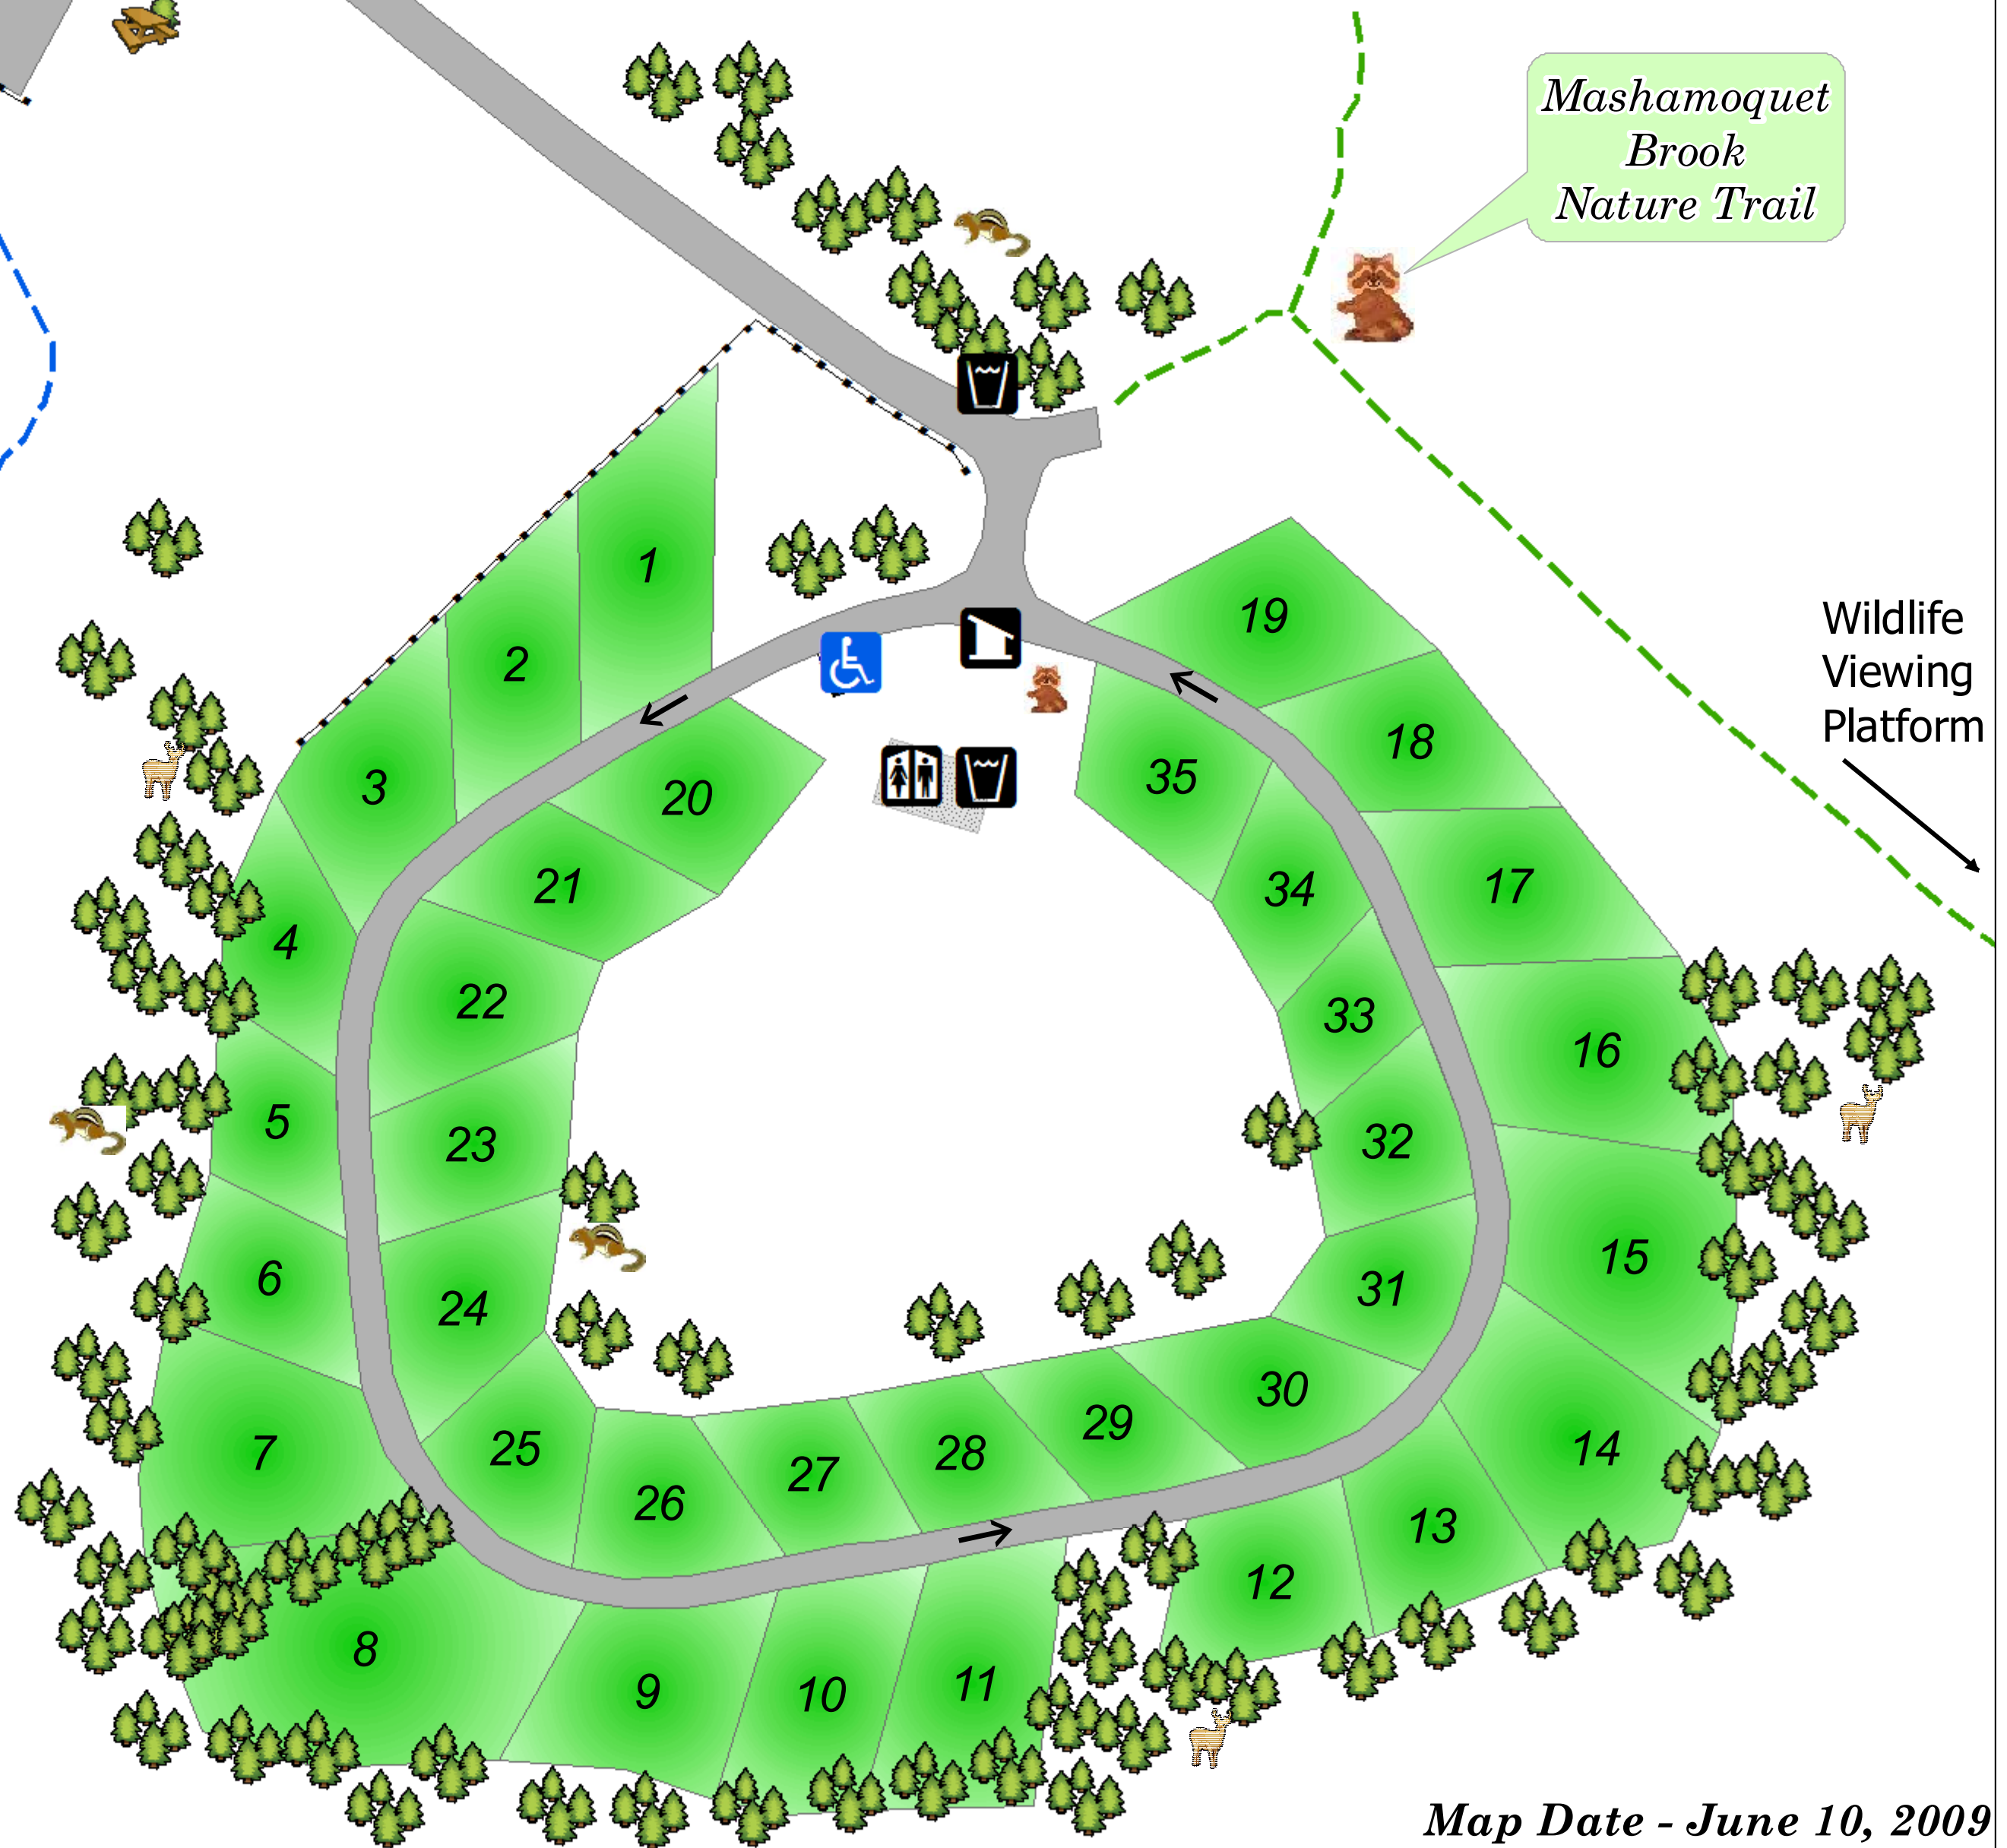

Mashamoquet Brook State Park Wolf Den Campground *Pomfret, Connecticut*

Wolf Den Drive
Dump Station

Mashamoquet Brook
Blue Trail

Mashamoquet Brook
Nature Trail

Wildlife Viewing Platform

Explanation

- Bathroom
- Composting Toilet
- Handicapped Parking
- Office
- Park Maintenance
- Picnic Area
- Parking
- Recycling/Trash
- Water
- Campground Access
- Campsite

Trails

- Blue
- Nature Trail

Map Date - June 10, 2009