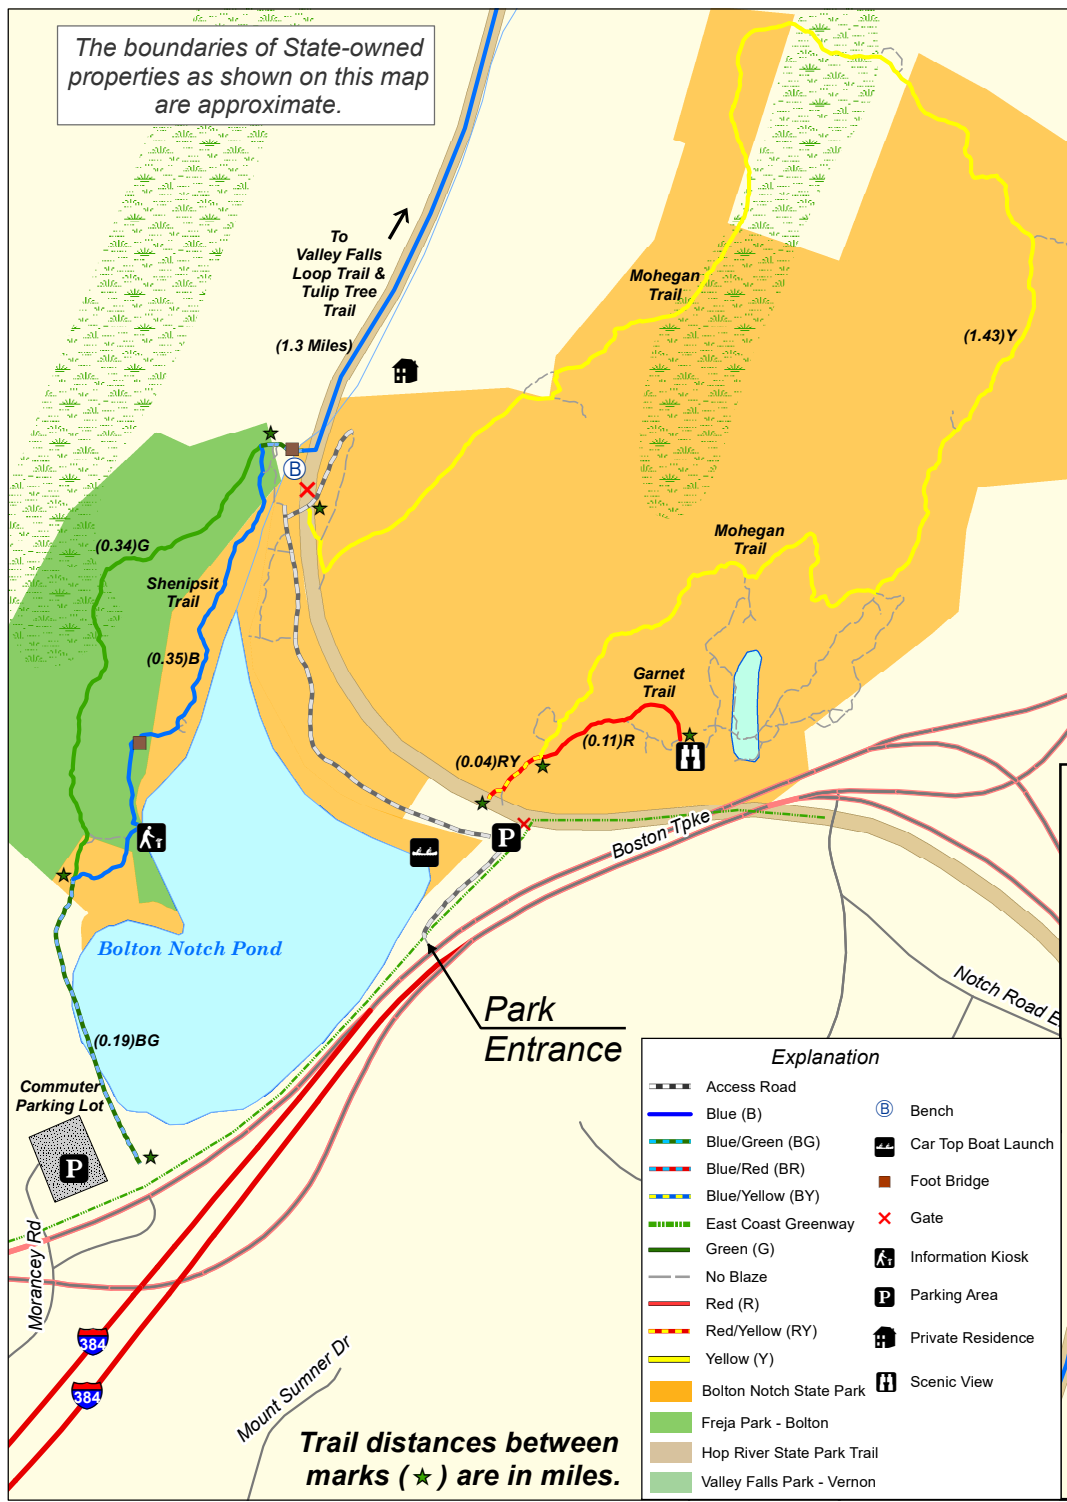

The boundaries of State-owned properties as shown on this map are approximate.

Bolton Notch State Park

Bolton, Connecticut

The trails at Bolton Notch State Park are non-motorized multi-use only.

Map Date - February 7, 2017

Connecticut Department of Energy & Environmental Protection
Bureau of Outdoor Recreation
State Parks Division

Explanation	
	Access Road
	Blue (B)
	Blue/Green (BG)
	Blue/Red (BR)
	Blue/Yellow (BY)
	East Coast Greenway
	Green (G)
	No Blaze
	Red (R)
	Red/Yellow (RY)
	Yellow (Y)
	Bolton Notch State Park
	Freja Park - Bolton
	Hop River State Park Trail
	Valley Falls Park - Vernon
	Bench
	Car Top Boat Launch
	Foot Bridge
	Gate
	Information Kiosk
	Parking Area
	Private Residence
	Scenic View