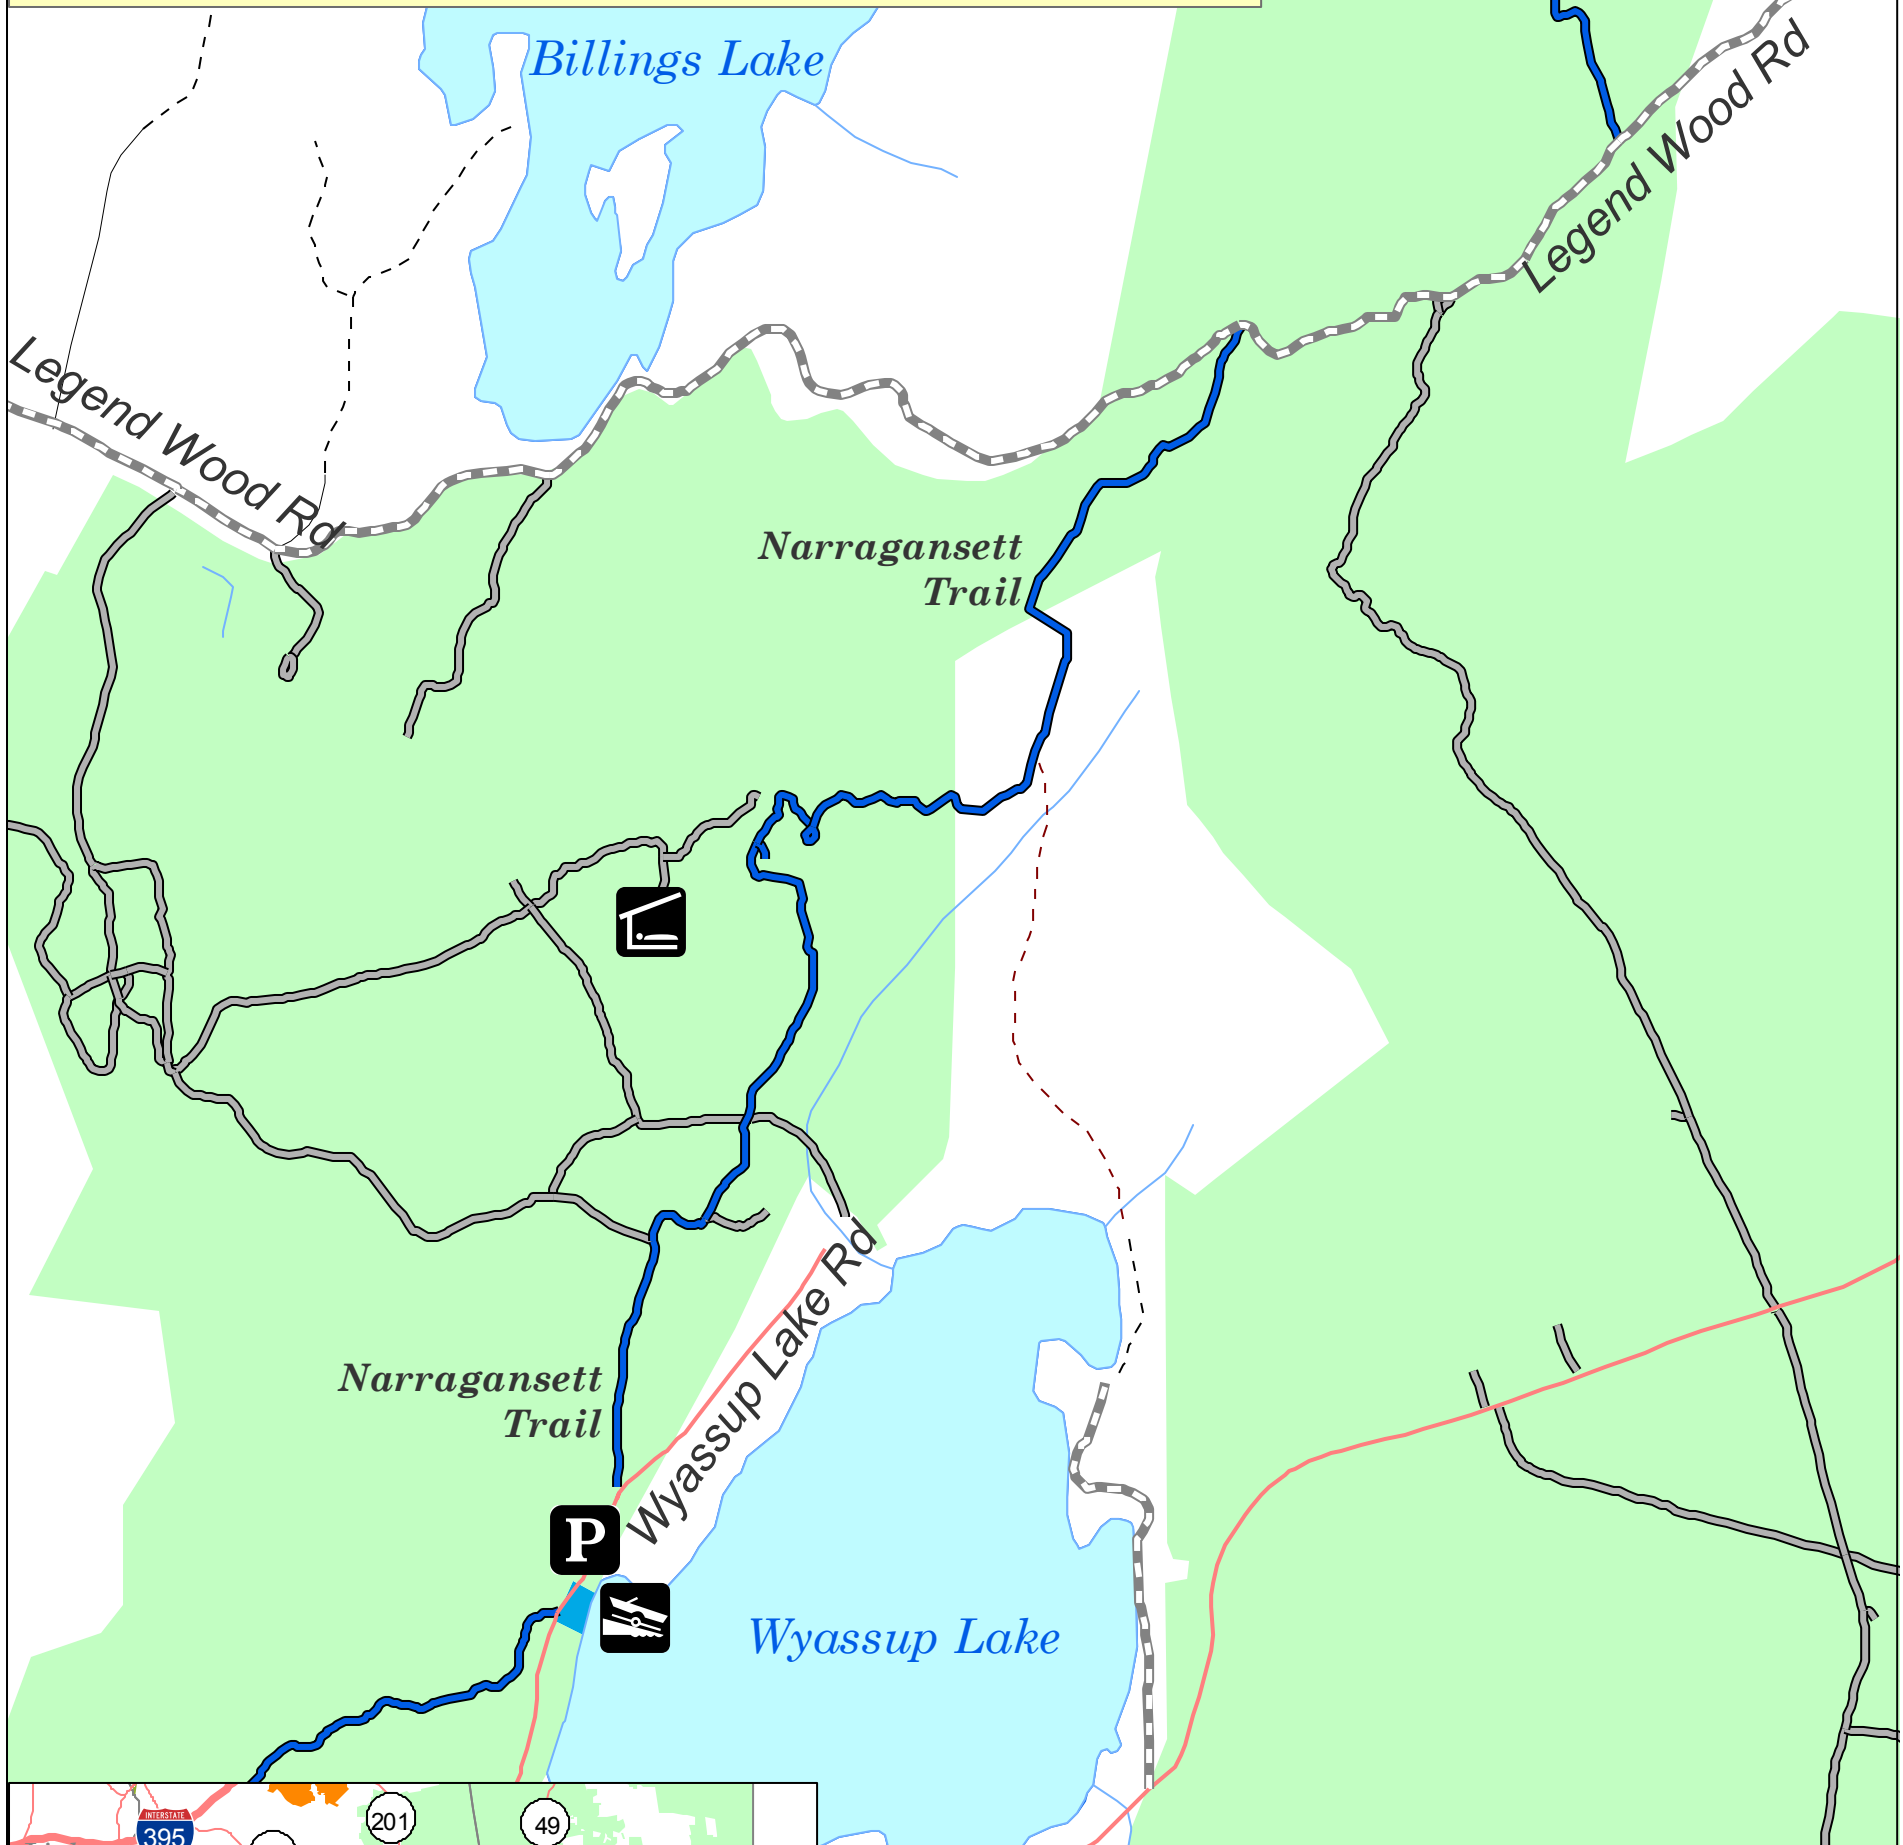

Pachaug State Forest

Legend Wood Shelter

Explanation	
Forest Roads	
	Gravel Road
Trails	
	Blue - Narragansett Trail
	No Blaze
	Legend Wood Shelter N 41° 29' 48.9" W 71° 52' 32.6"
	Parking Area
	Wyassup Lake Boat Launch
	Pachaug State Forest
	Wyassup Lake Water Access

Map Date
December 10, 2008