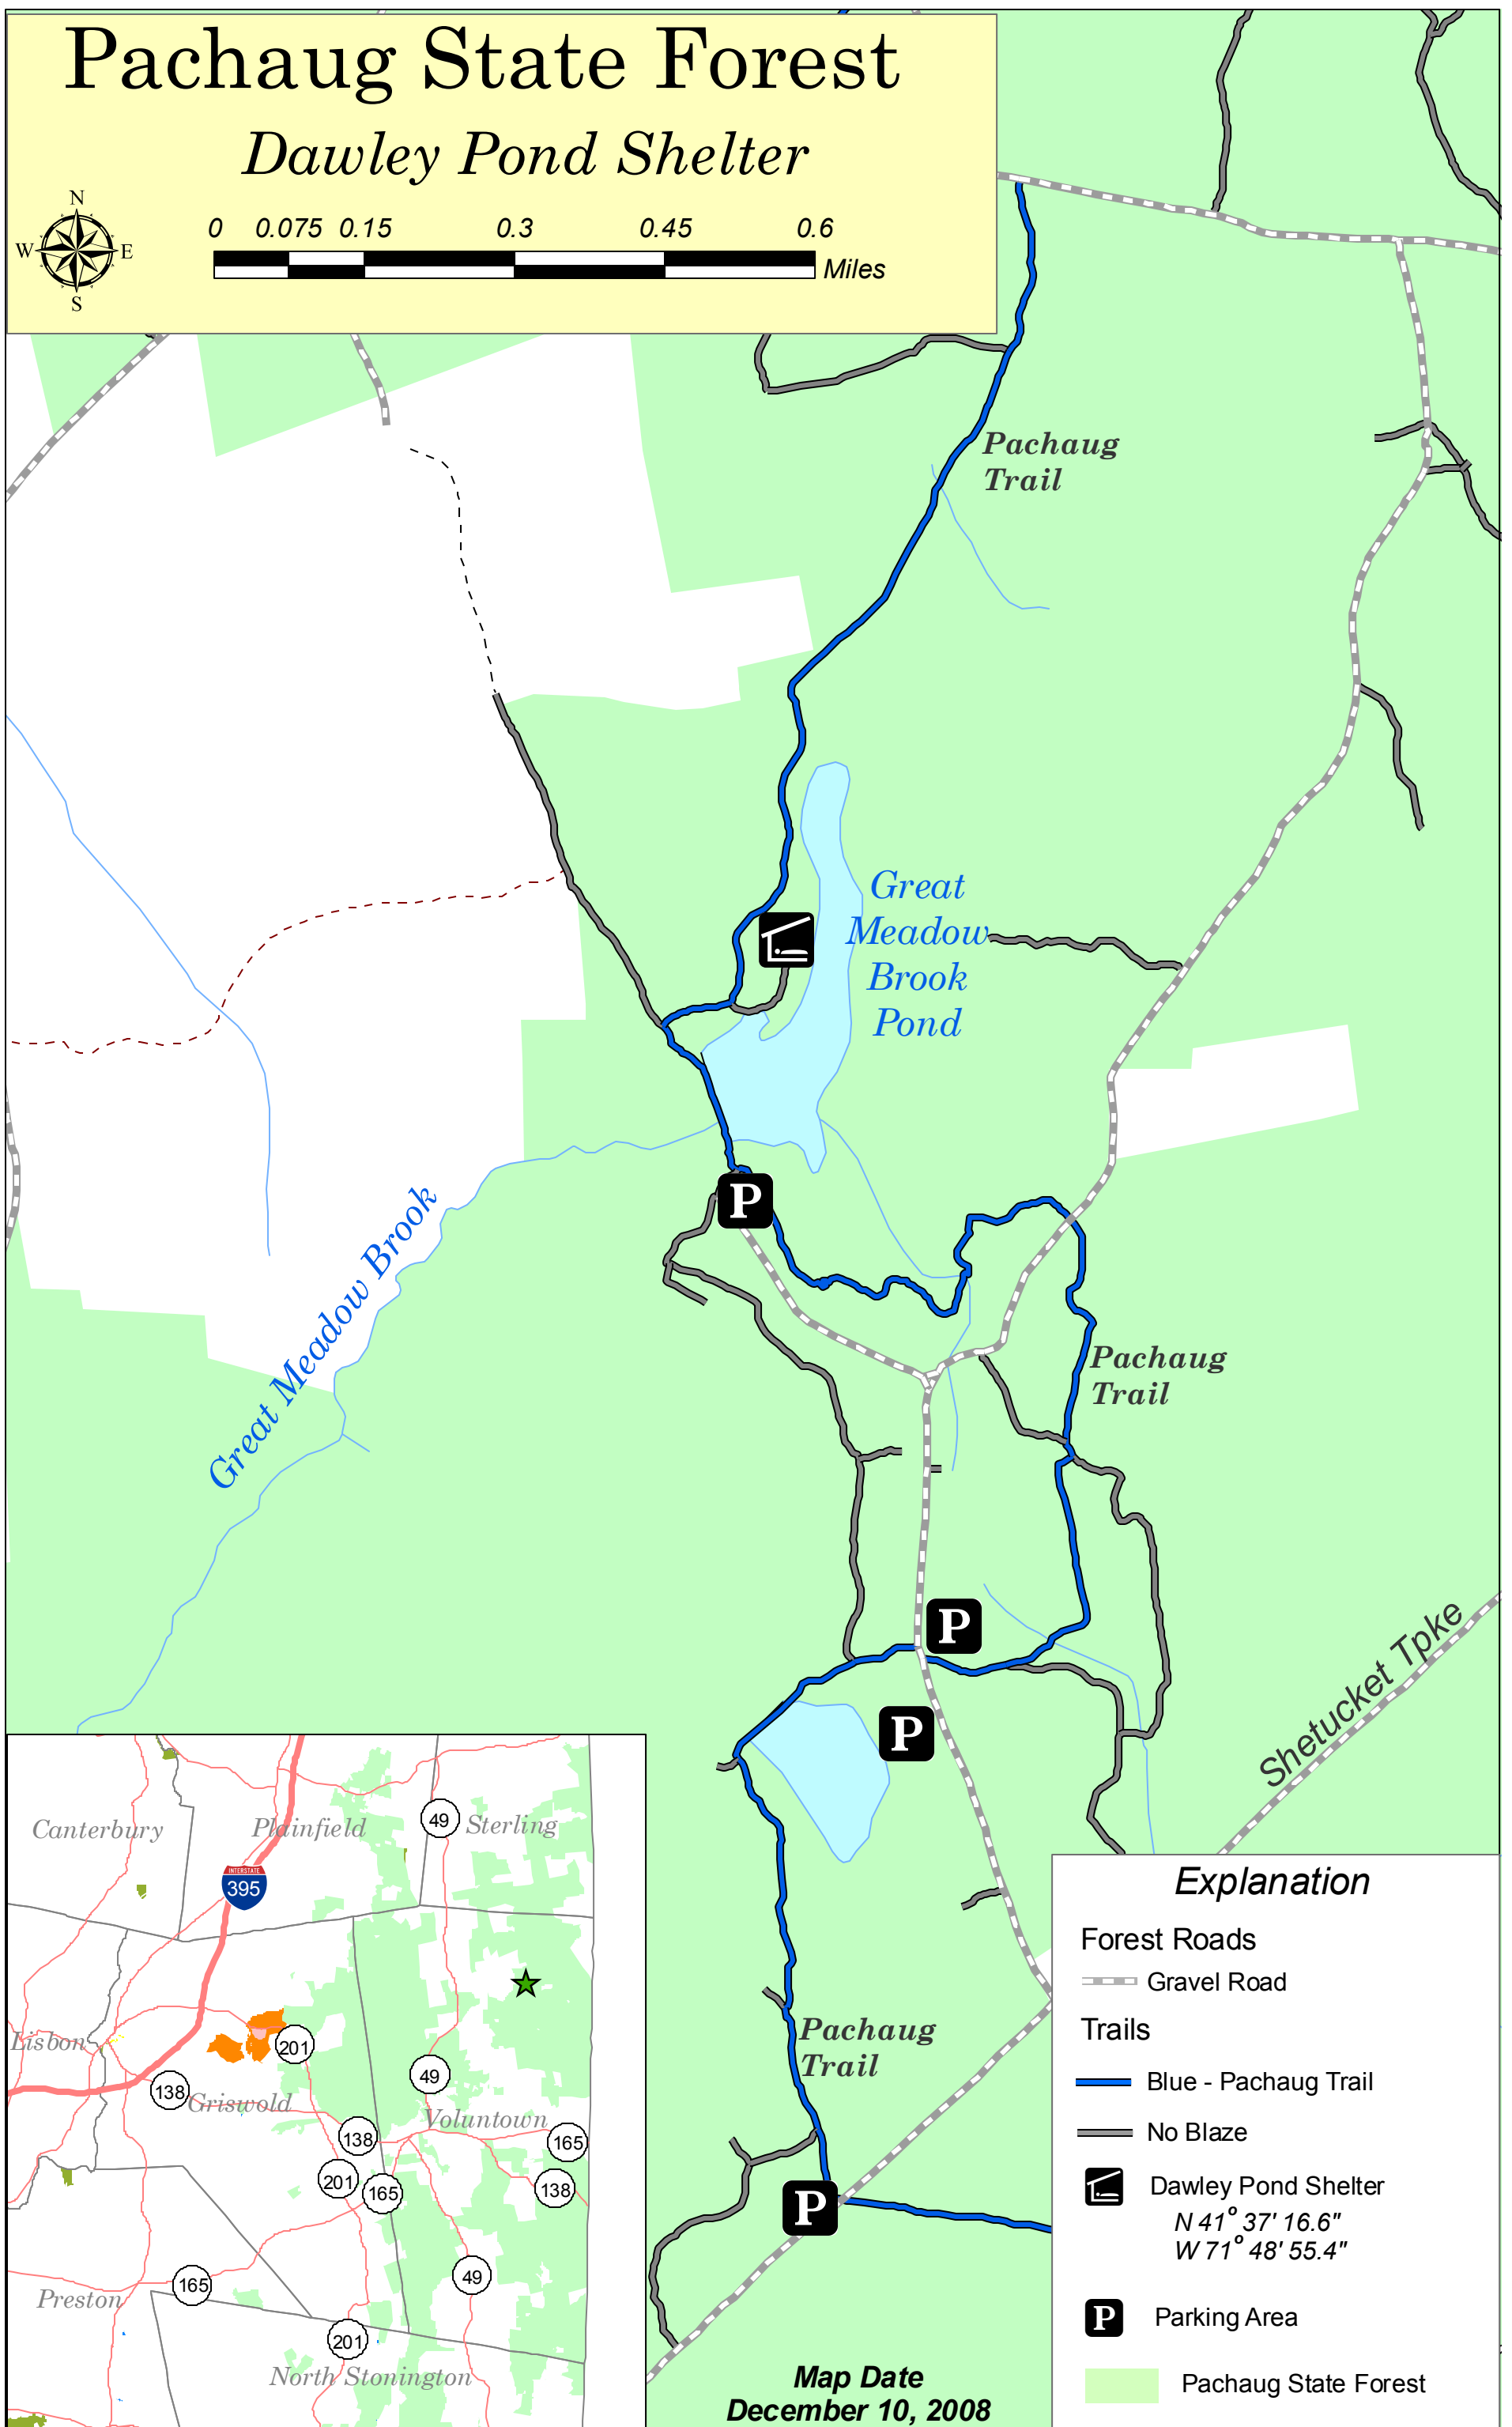

Pachaug State Forest

Dawley Pond Shelter

Explanation

- Forest Roads
 - Gravel Road
- Trails
 - Blue - Pachaug Trail
 - No Blaze
- Dawley Pond Shelter
N 41° 37' 16.6"
W 71° 48' 55.4"
- Parking Area
- Pachaug State Forest

Map Date
December 10, 2008