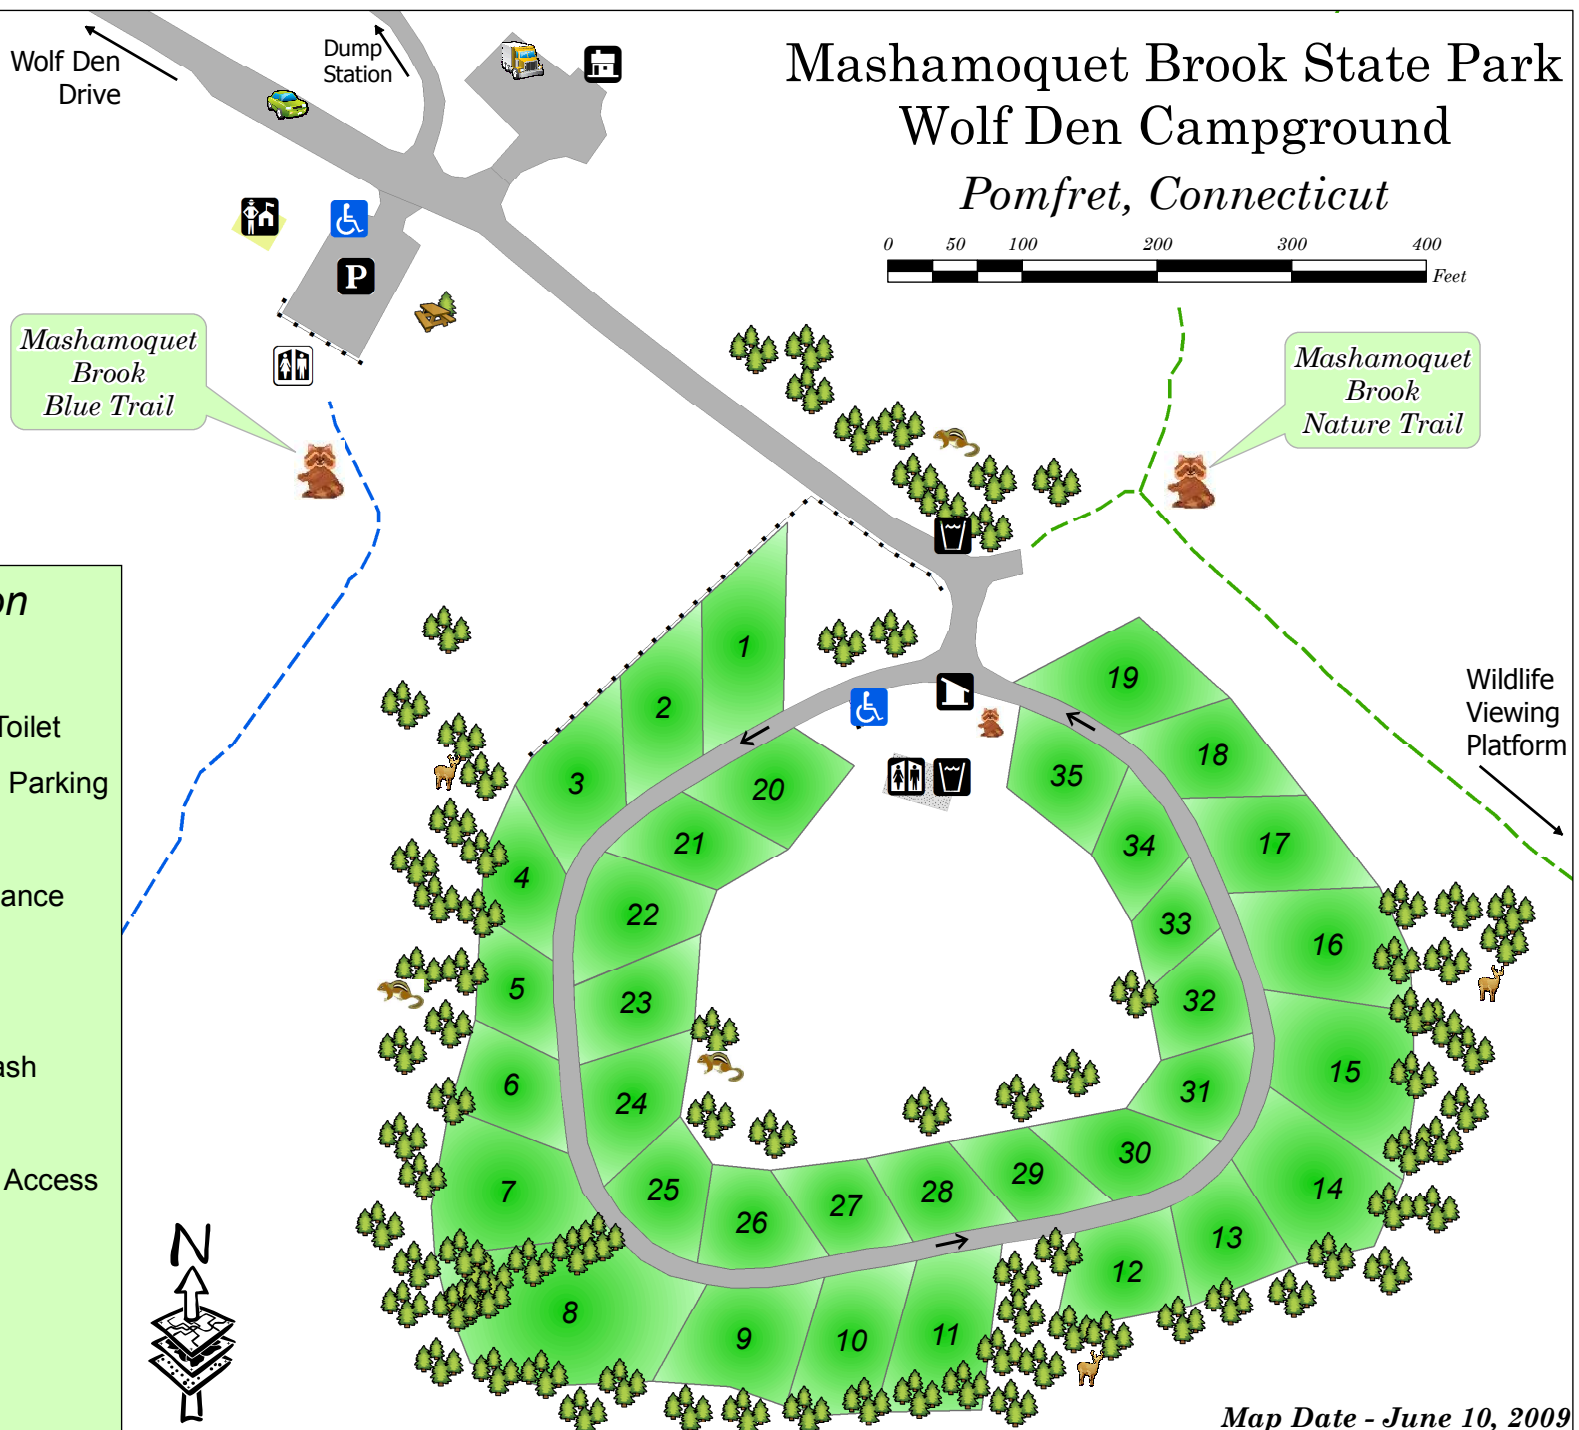

Mashamoquet Brook State Park Campground Pomfret, Connecticut

Explanation

- Water
- Parking
- Recycling/Trash
- Composting Toilet
- Campground Trail
- Campsite
- Route 44
- Campground Access

Map Date - June 4, 2009

Mashamoquet Brook State Park Wolf Den Campground Pomfret, Connecticut

Explanation

- Bathroom
- Composting Toilet
- Handicapped Parking
- Office
- Park Maintenance
- Picnic Area
- Parking
- Recycling/Trash
- Water
- Campground Access
- Campsite

Trails

- Blue
- Nature Trail

Map Date - June 10, 2009