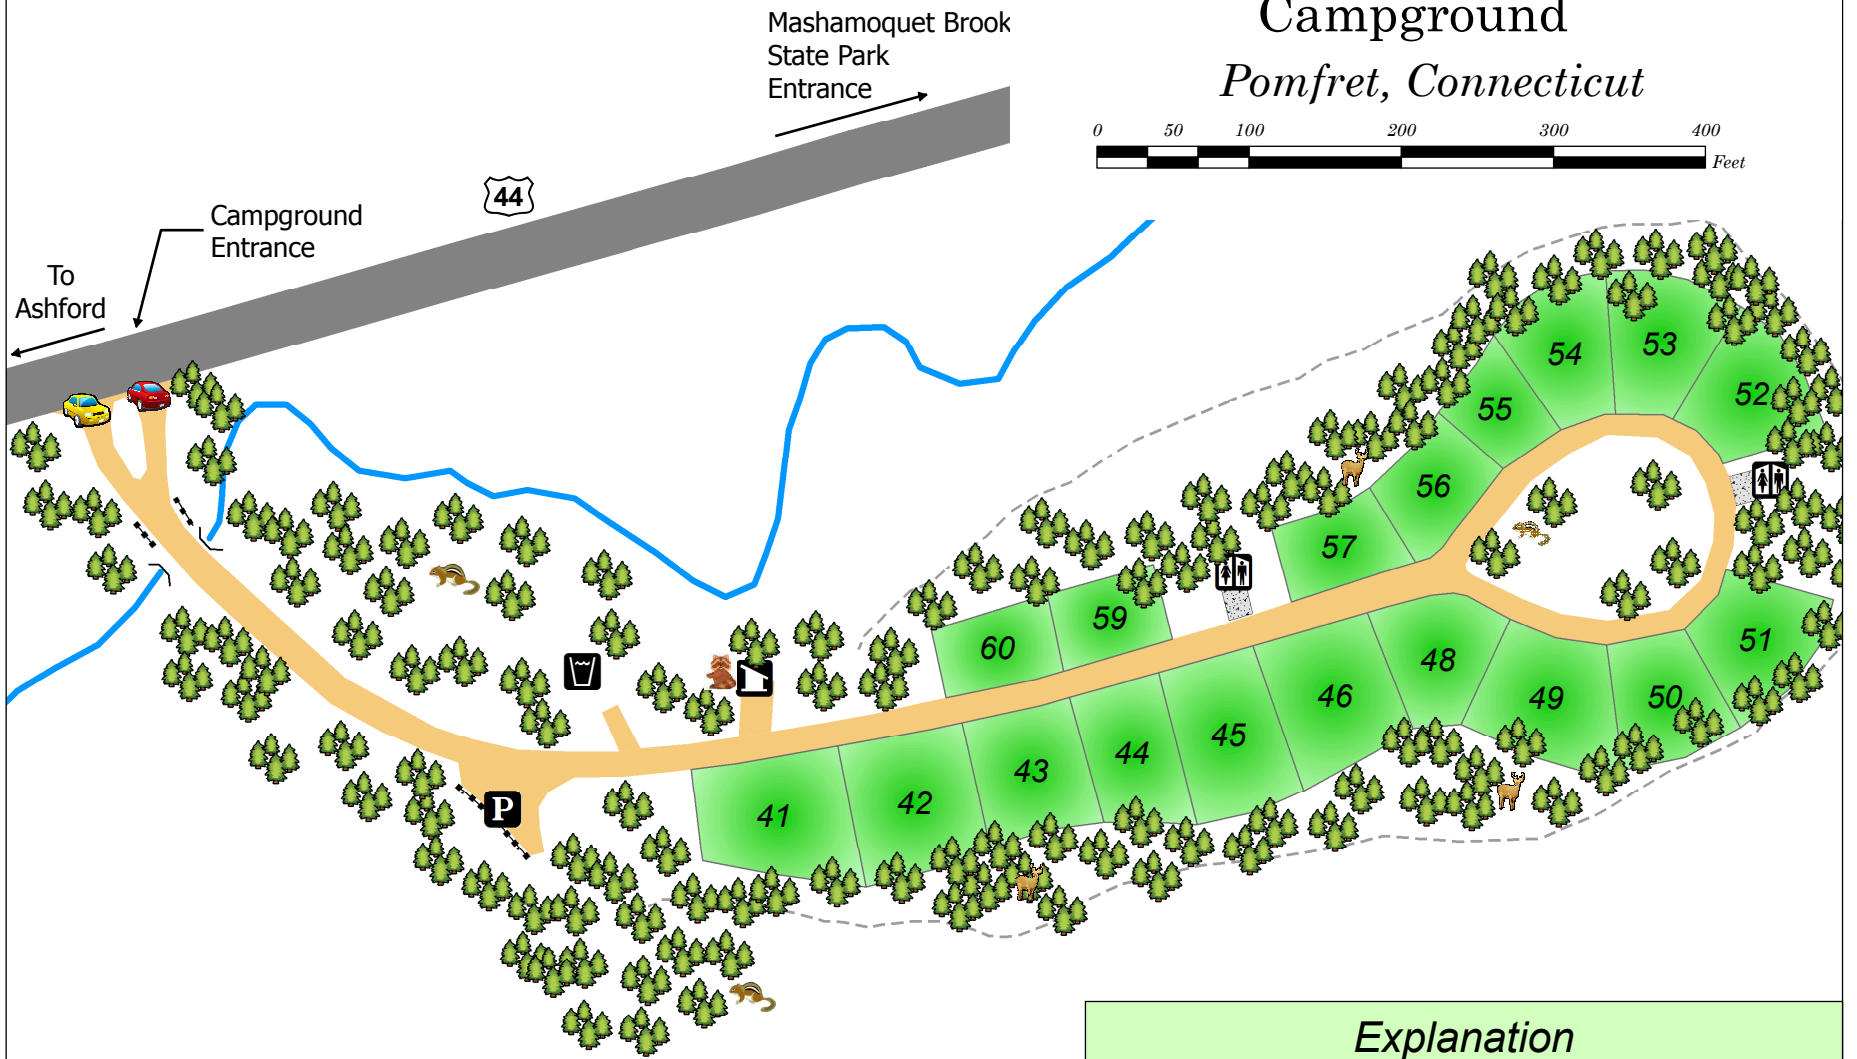

Mashamoquet Brook State Park Campground Pomfret, Connecticut

Explanation

- Water
- Parking
- Recycling/Trash
- Composting Toilet
- Campground Trail
- Campsite
- Route 44
- Campground Access

Map Date - June 4, 2009

Mashamoquet Brook State Park Wolf Den Campground Pomfret, Connecticut

Explanation

- Bathroom
- Composting Toilet
- Handicapped Parking
- Office
- Park Maintenance
- Picnic Area
- Parking
- Recycling/Trash
- Water
- Campground Access
- Campsite

Trails

- Blue
- Nature Trail

Map Date - June 10, 2009