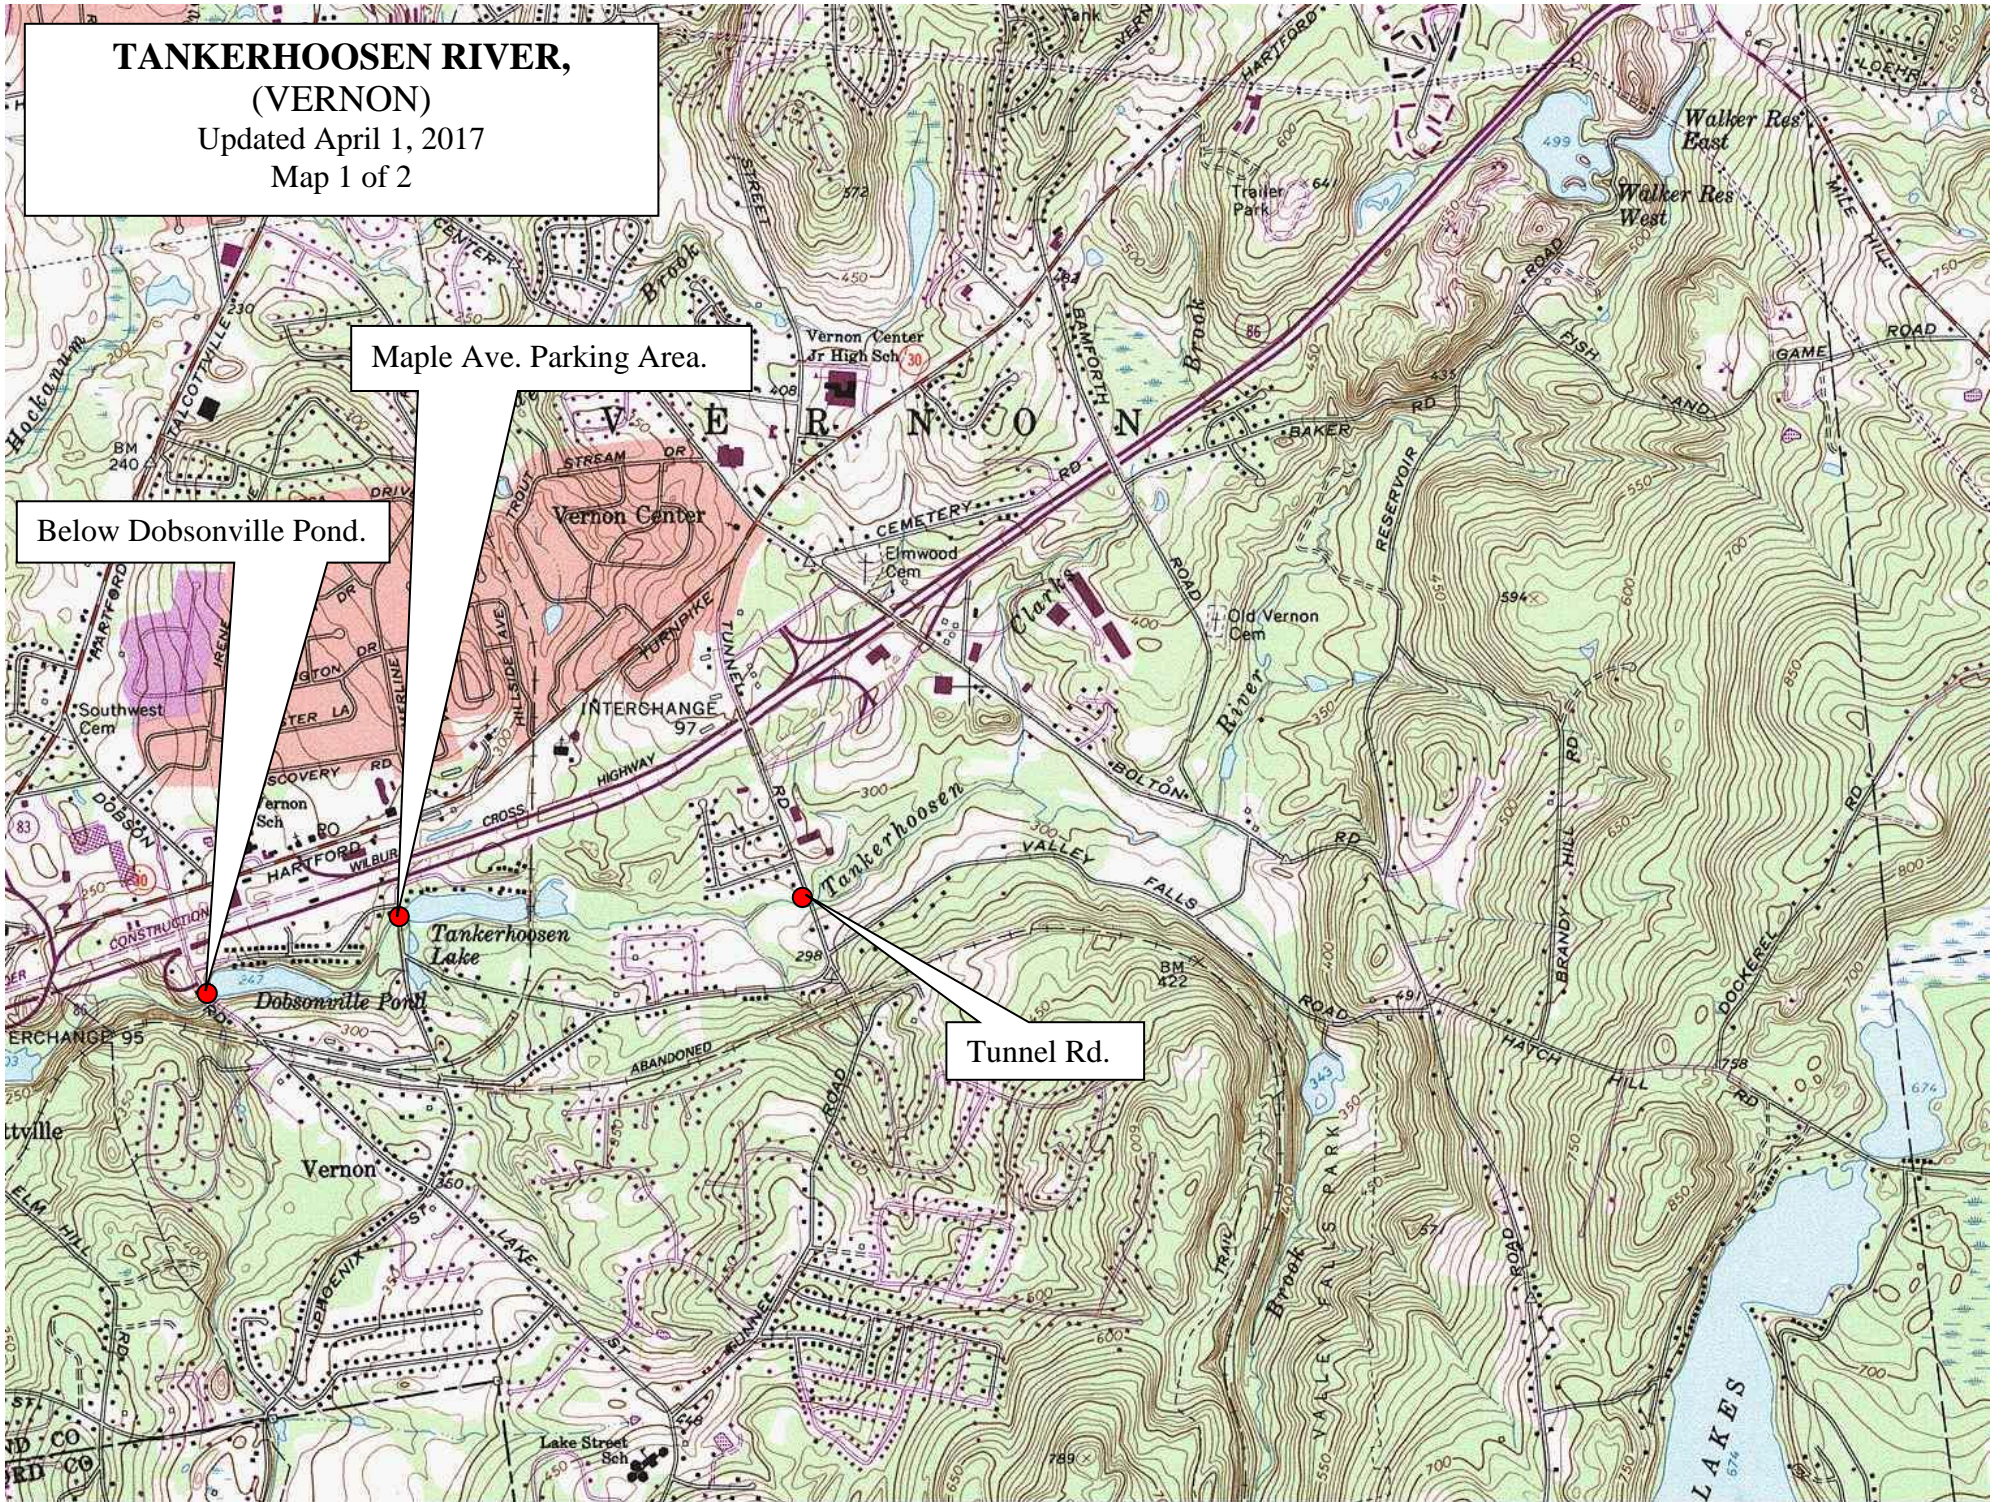

TANKERHOUSEN RIVER,

(VERNON)

Updated April 1, 2017

Map 1 of 2

Maple Ave. Parking Area.

Below Dobsonville Pond.

Tunnel Rd.

TANKERHOUSE RIVER, (VERNON)

Updated April 1, 2017
Map 2 of 2

At end of Main St.
Below pond.