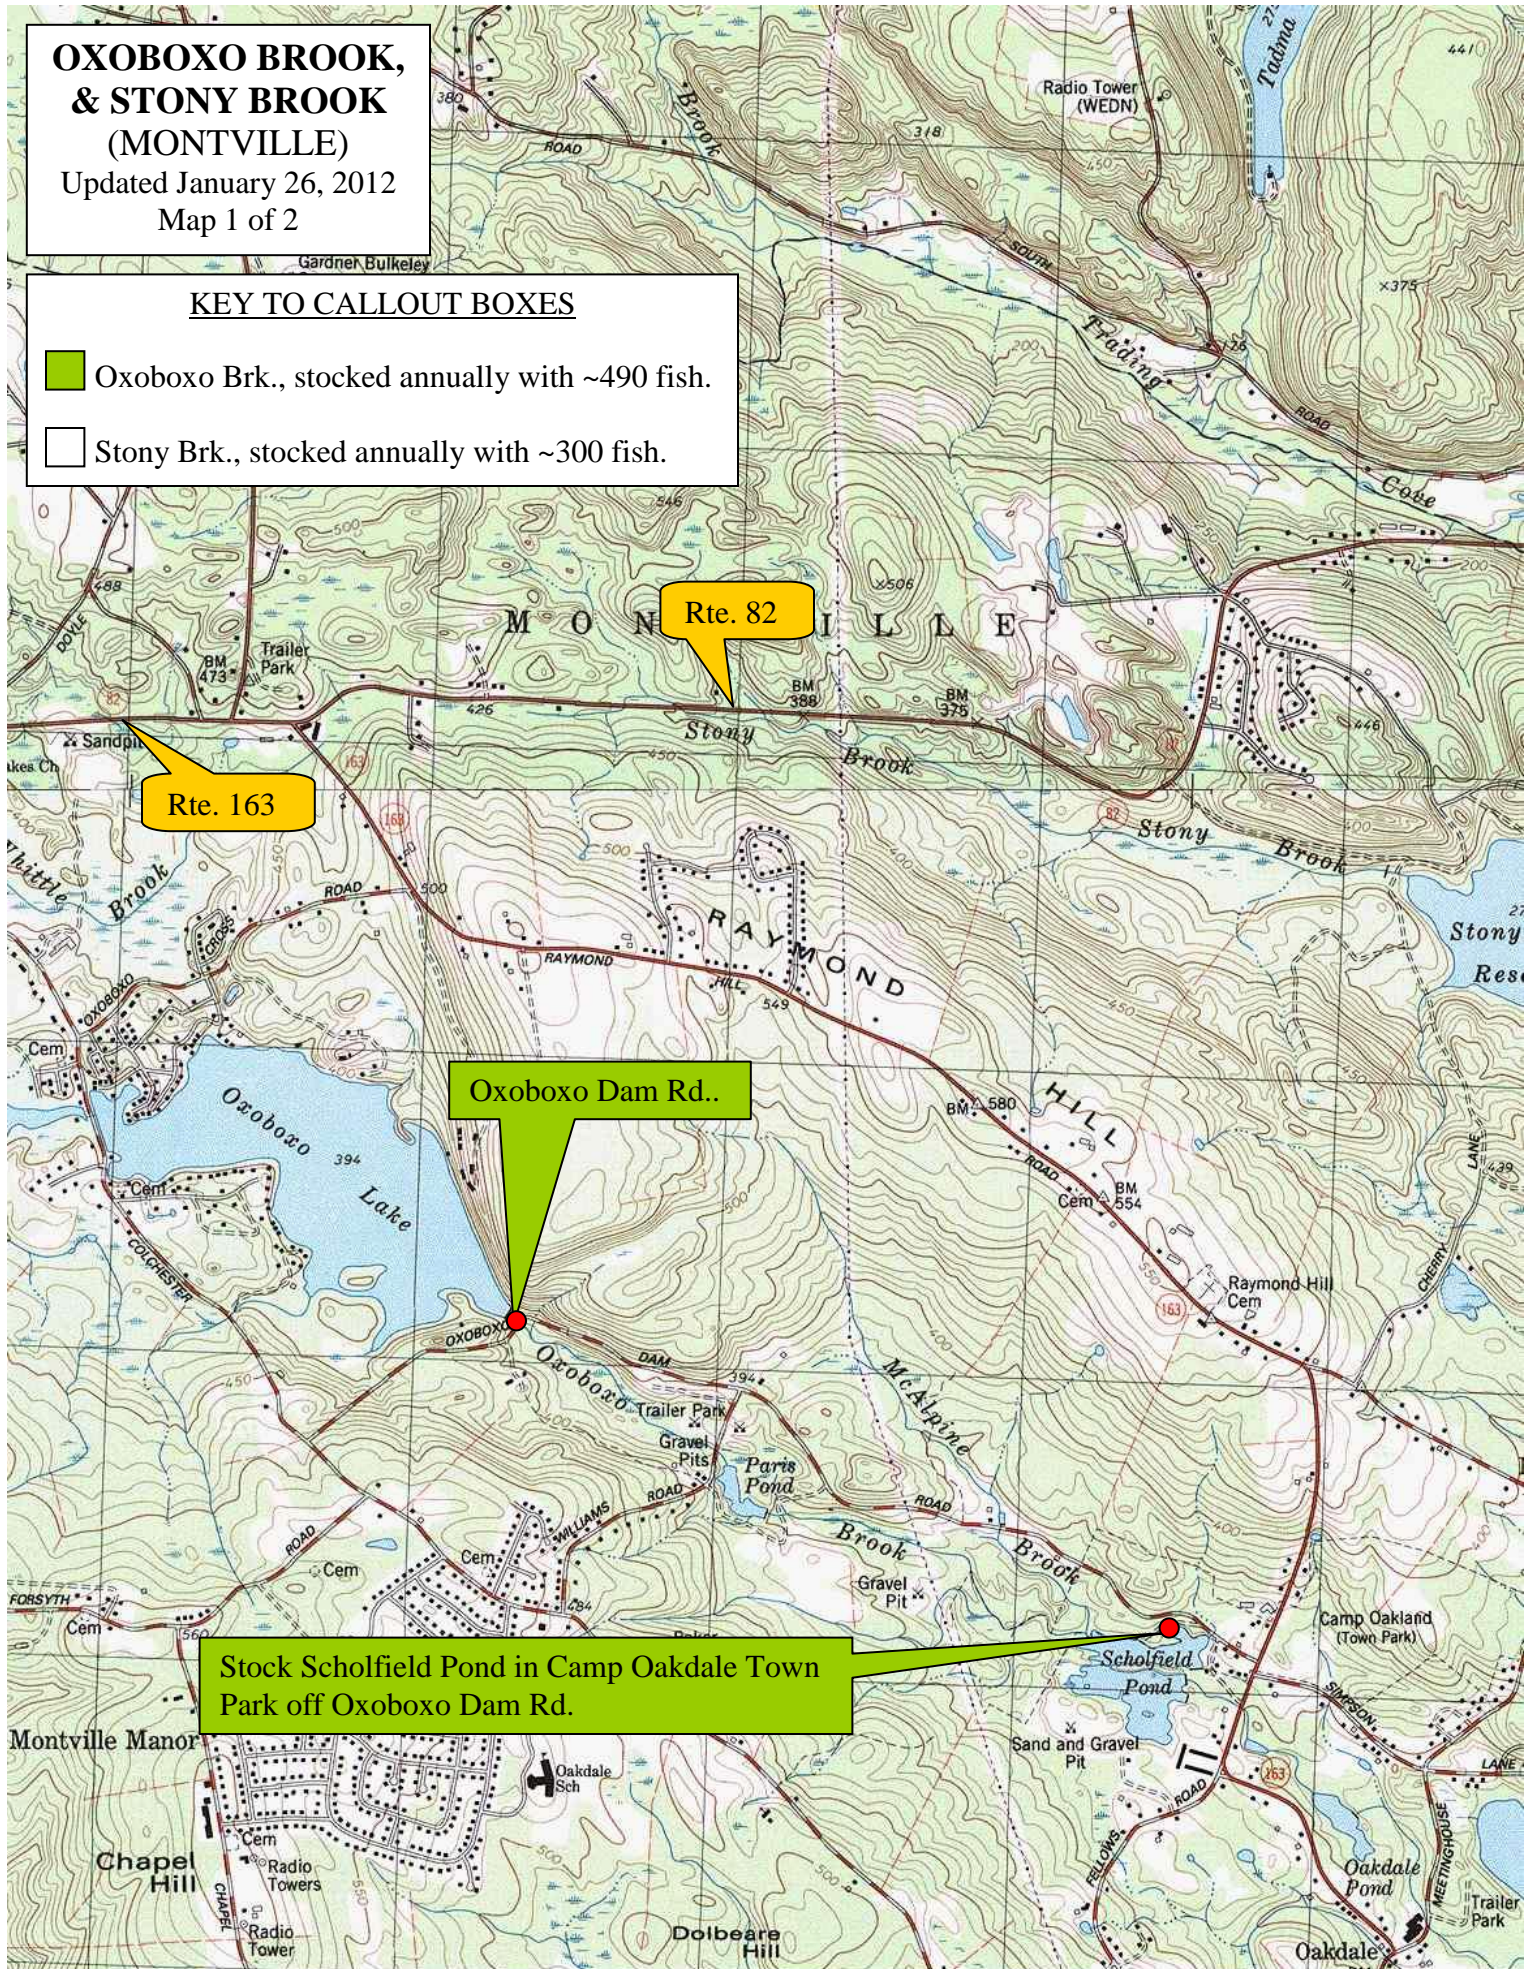

OXOBOXO BROOK, & STONY BROOK (MONTVILLE)

Updated January 26, 2012
Map 1 of 2

KEY TO CALLOUT BOXES

 Oxoboxo Brk., stocked annually with ~490 fish.

 Stony Brk., stocked annually with ~300 fish.

Rte. 163

Rte. 82

Oxoboxo Dam Rd..

Stock Scholfield Pond in Camp Oakdale Town
Park off Oxoboxo Dam Rd.