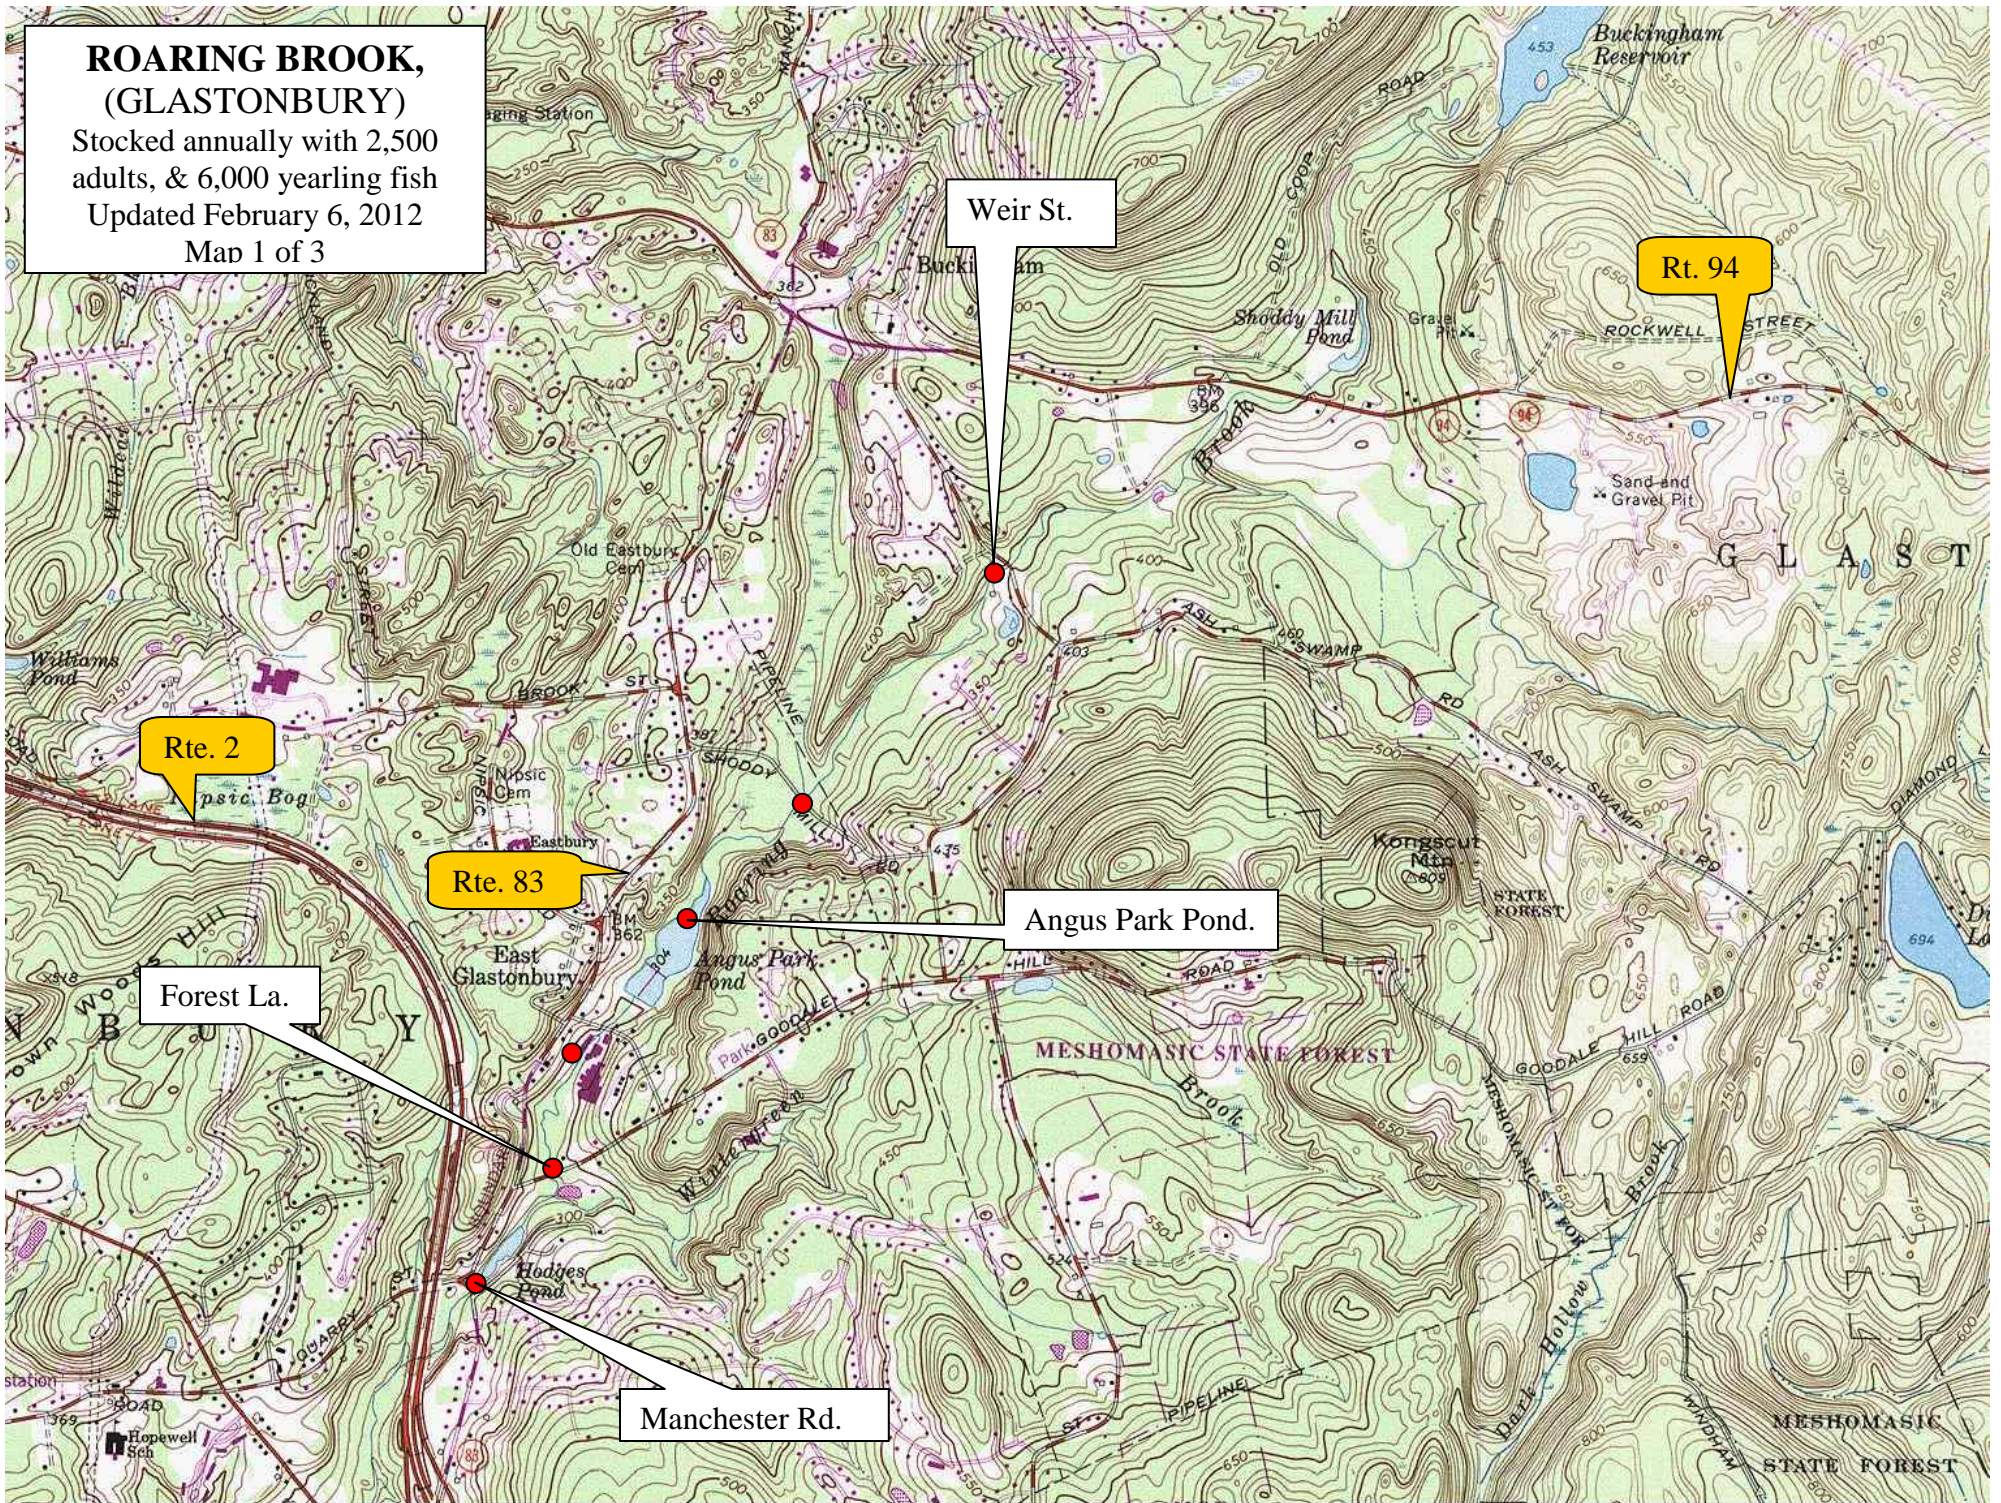

ROARING BROOK, (GLASTONBURY)

Stocked annually with 2,500
adults, & 6,000 yearling fish
Updated February 6, 2012
Map 1 of 3

ROARING BROOK, (GLASTONBURY)

Stocked annually with 2,500 adults, & 6,000 yearling fish
Updated February 6, 2012
Map 2 of 3

New London Tpk.

Rte. 2

Hopewell Rd. / behind Grange pool.

Cotton Hollow Preserve. Open access through June 1, only town residents after wards.

ROARING BROOK, (GLASTONBURY)

Stocked annually with 2,500
adults, & 6,000 yearling fish
Updated February 3, 2003
Map 3 of 3

I-91

Rte. 160