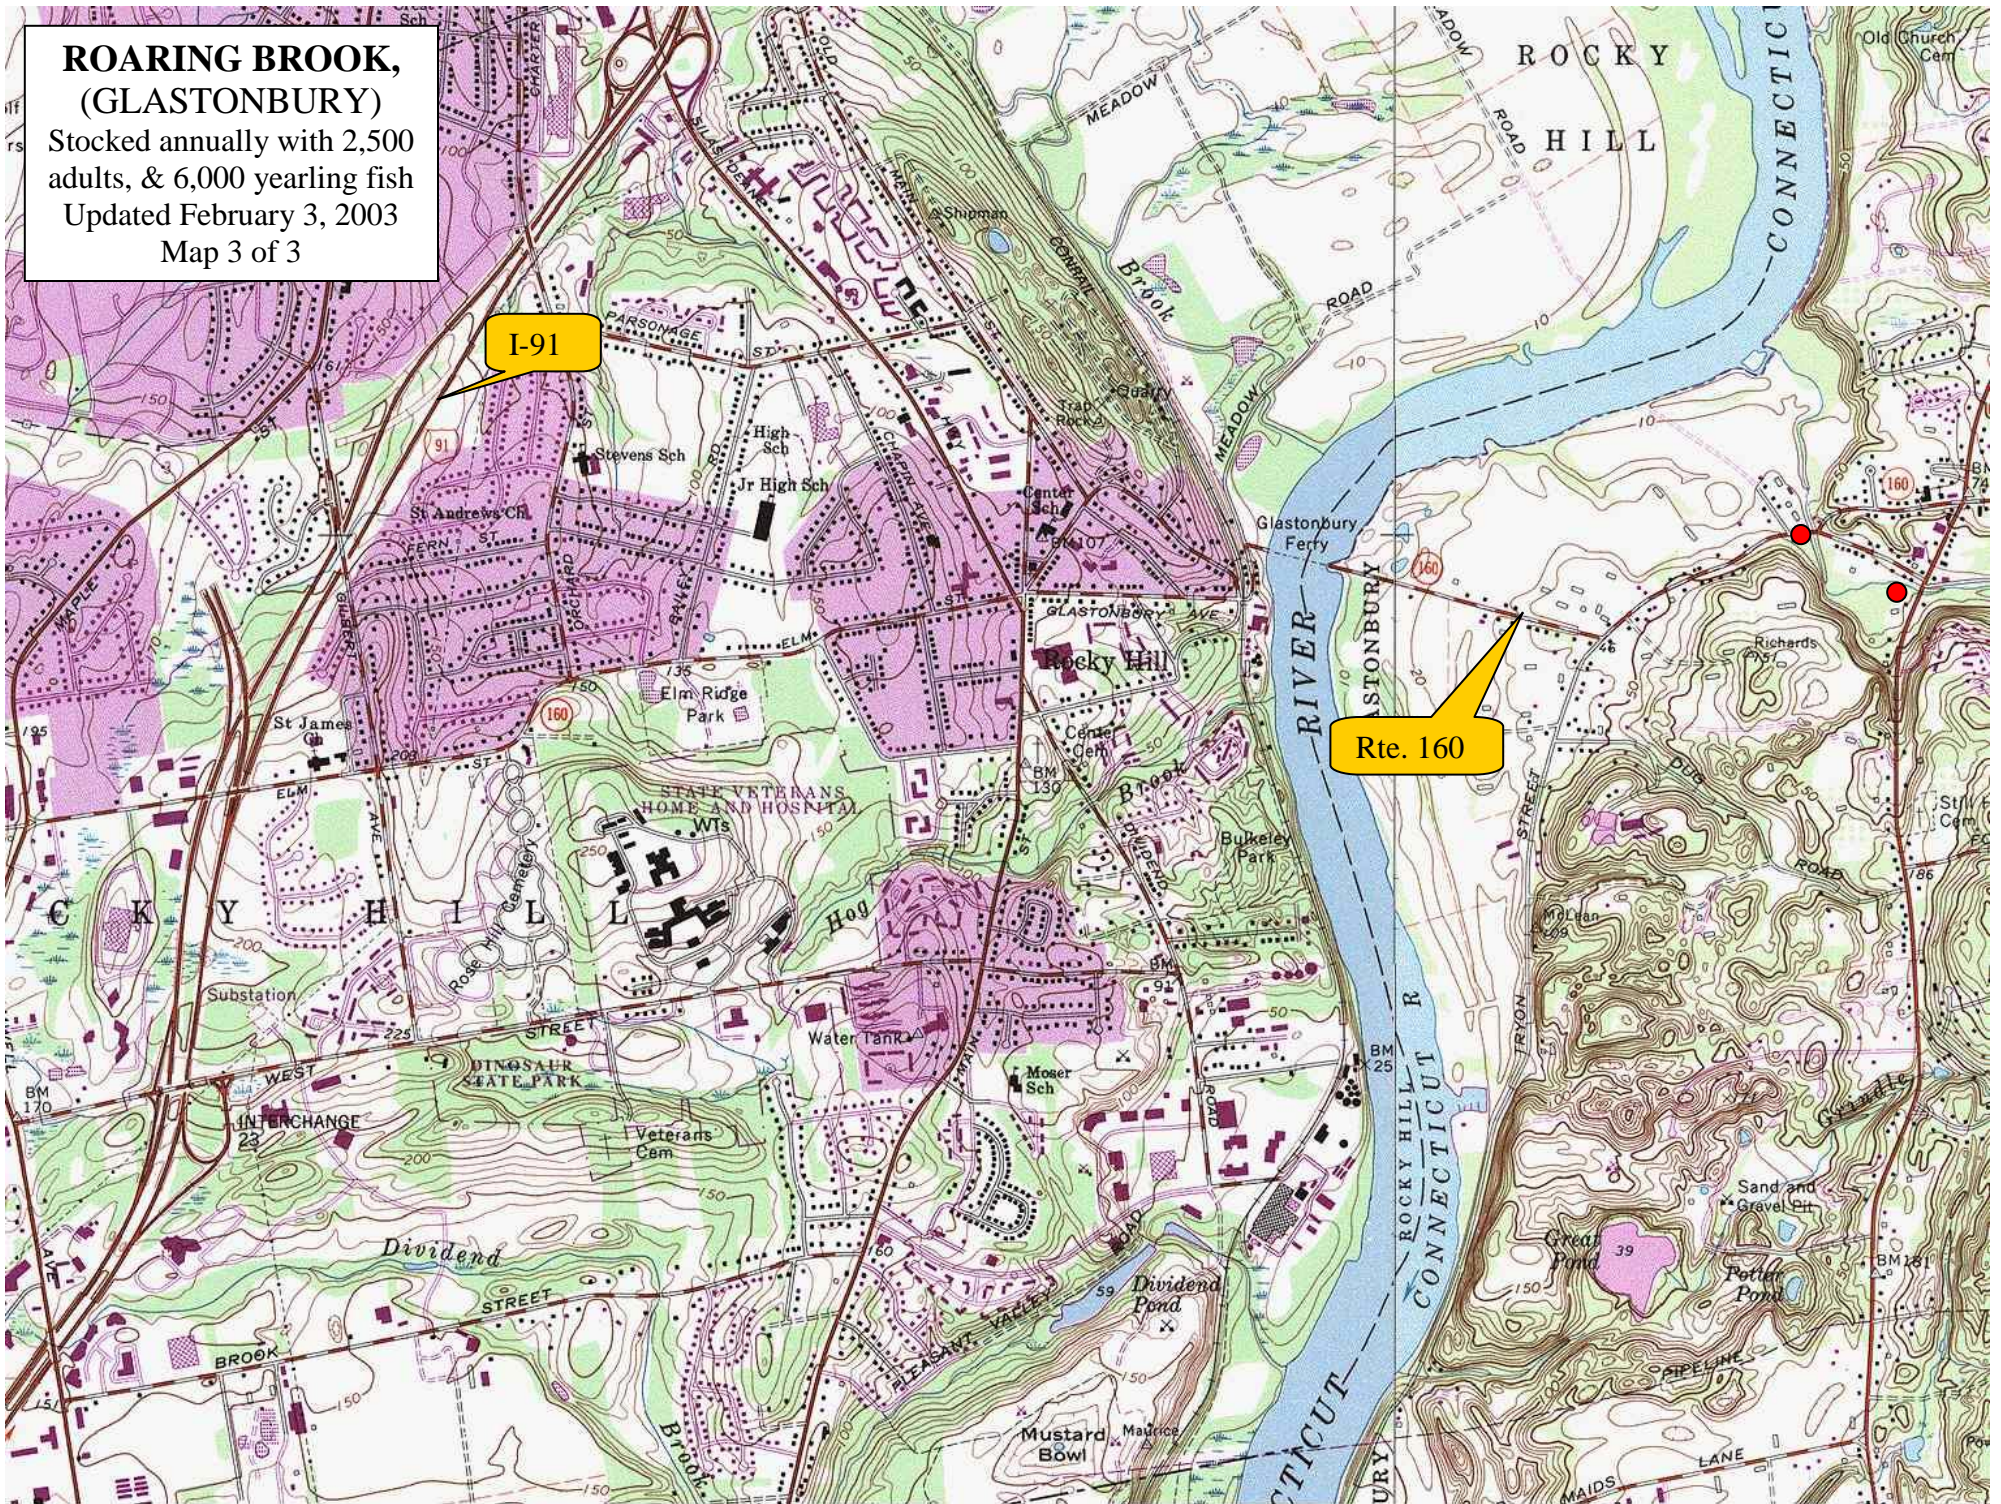

ROARING BROOK, (GLASTONBURY)

Stocked annually with 2,500
adults, & 6,000 yearling fish
Updated February 6, 2012
Map 1 of 3

ROARING BROOK, (GLASTONBURY)

Stocked annually with 2,500 adults, & 6,000 yearling fish
Updated February 6, 2012
Map 2 of 3

New London Tpk.

Rte. 2

Hopewell Rd. / behind Grange pool.

Cotton Hollow Preserve. Open access through June 1, only town residents after wards.

ROARING BROOK, (GLASTONBURY)

Stocked annually with 2,500
adults, & 6,000 yearling fish
Updated February 3, 2003
Map 3 of 3

I-91

Rte. 160