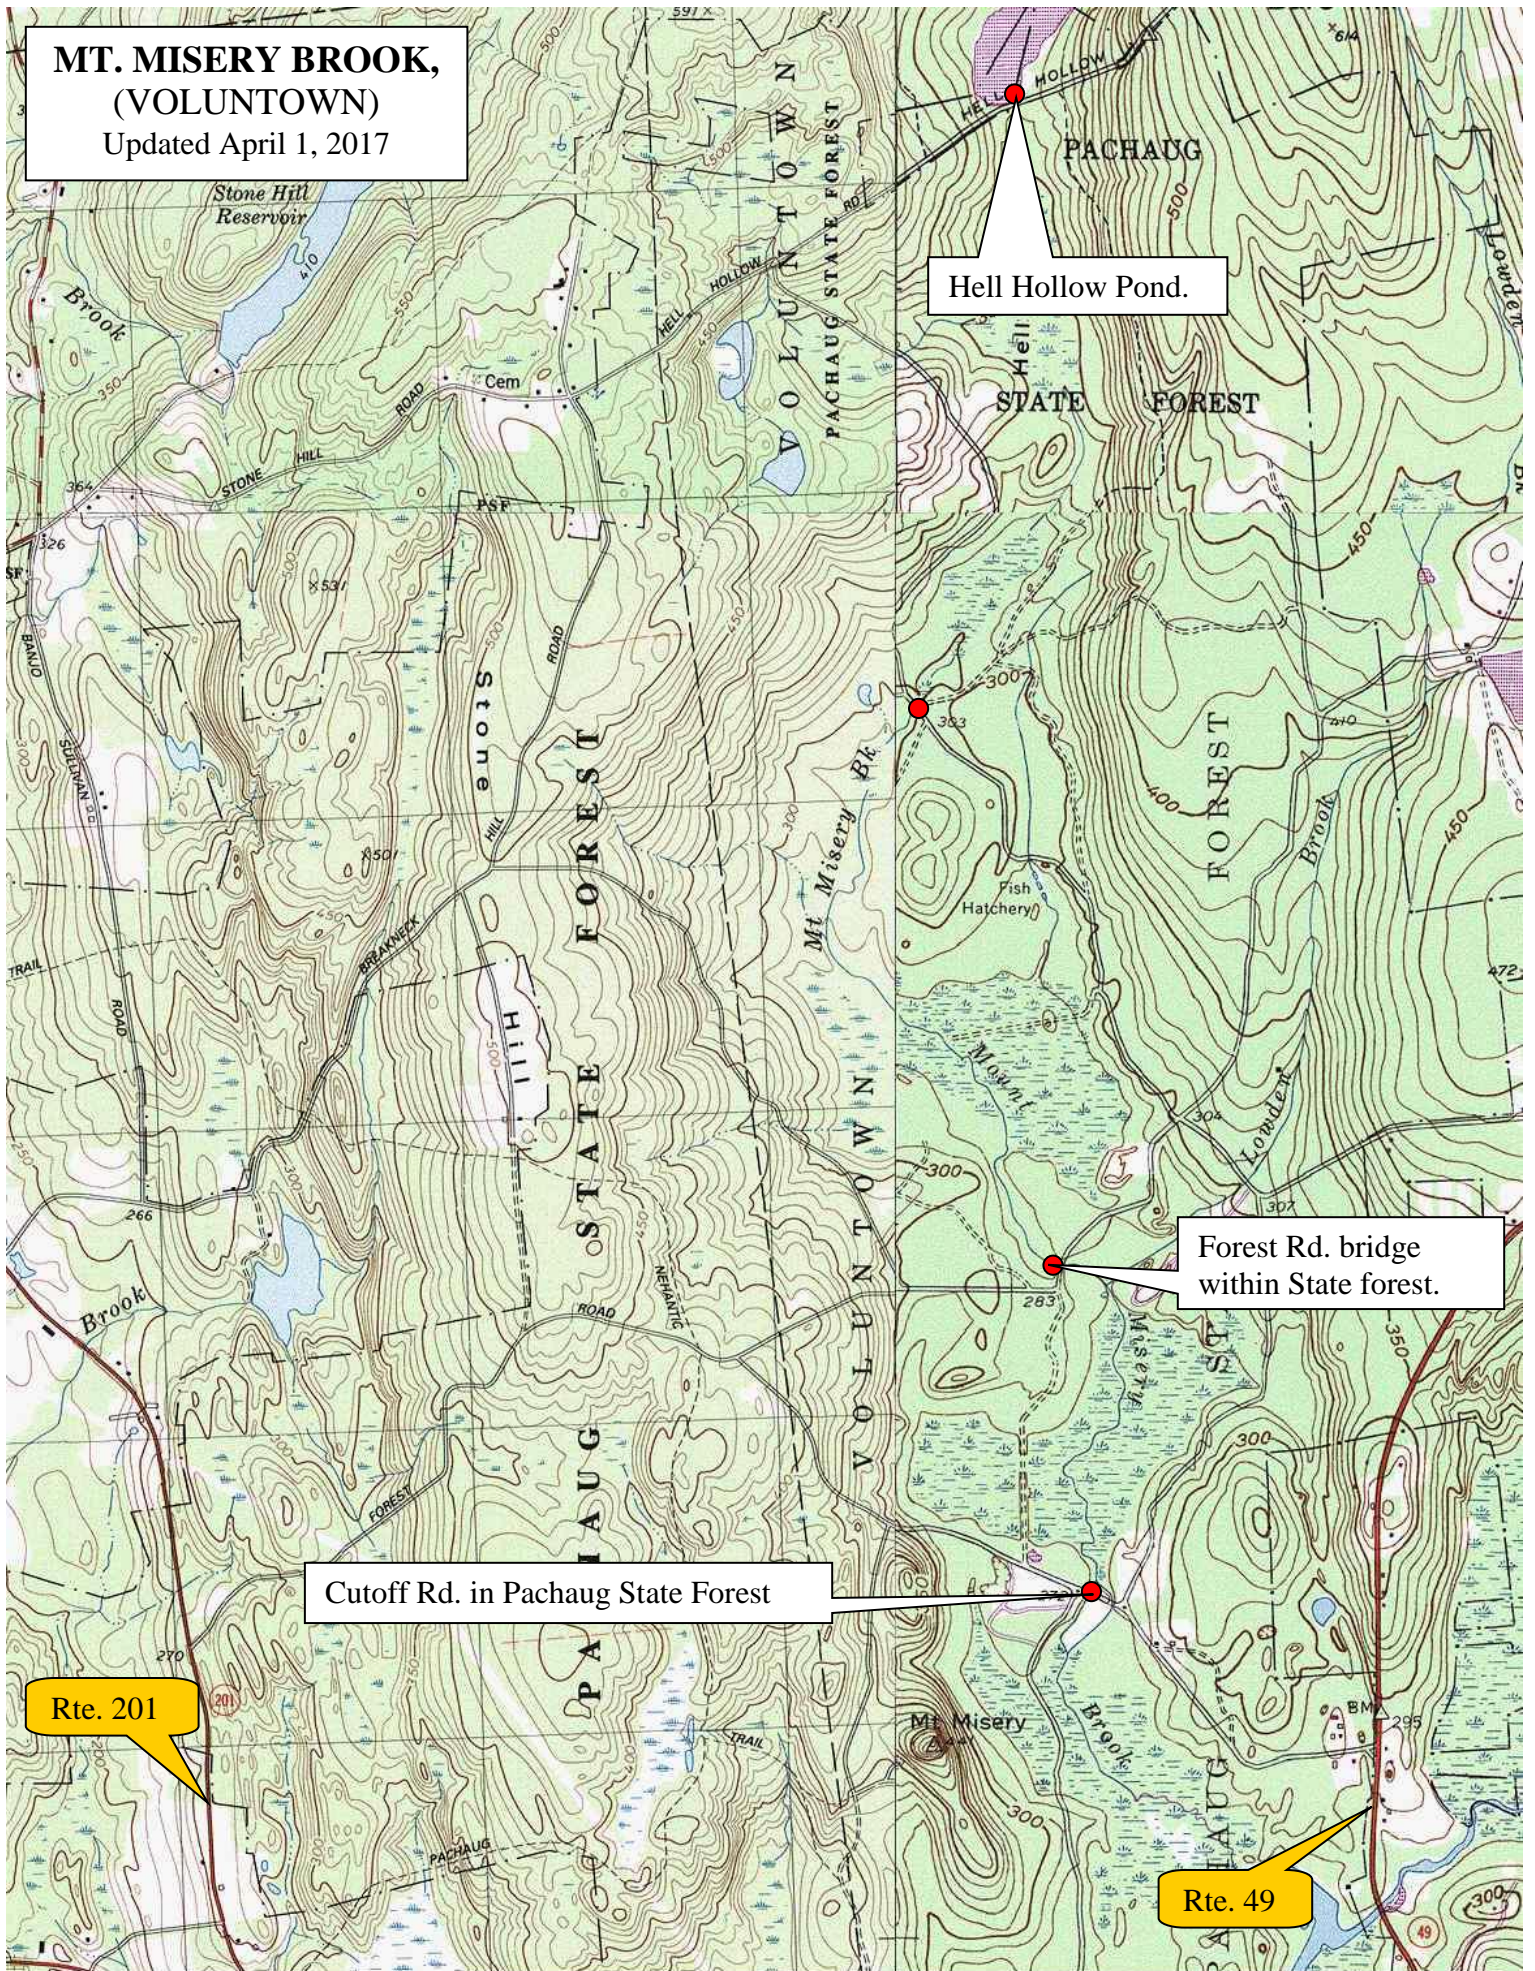

**MT. MISERY BROOK,
(VOLUNTTOWN)
Updated April 1, 2017**

Hell Hollow Pond.

Forest Rd. bridge within State forest.

Cutoff Rd. in Pachaug State Forest

Rte. 201

Rte. 49