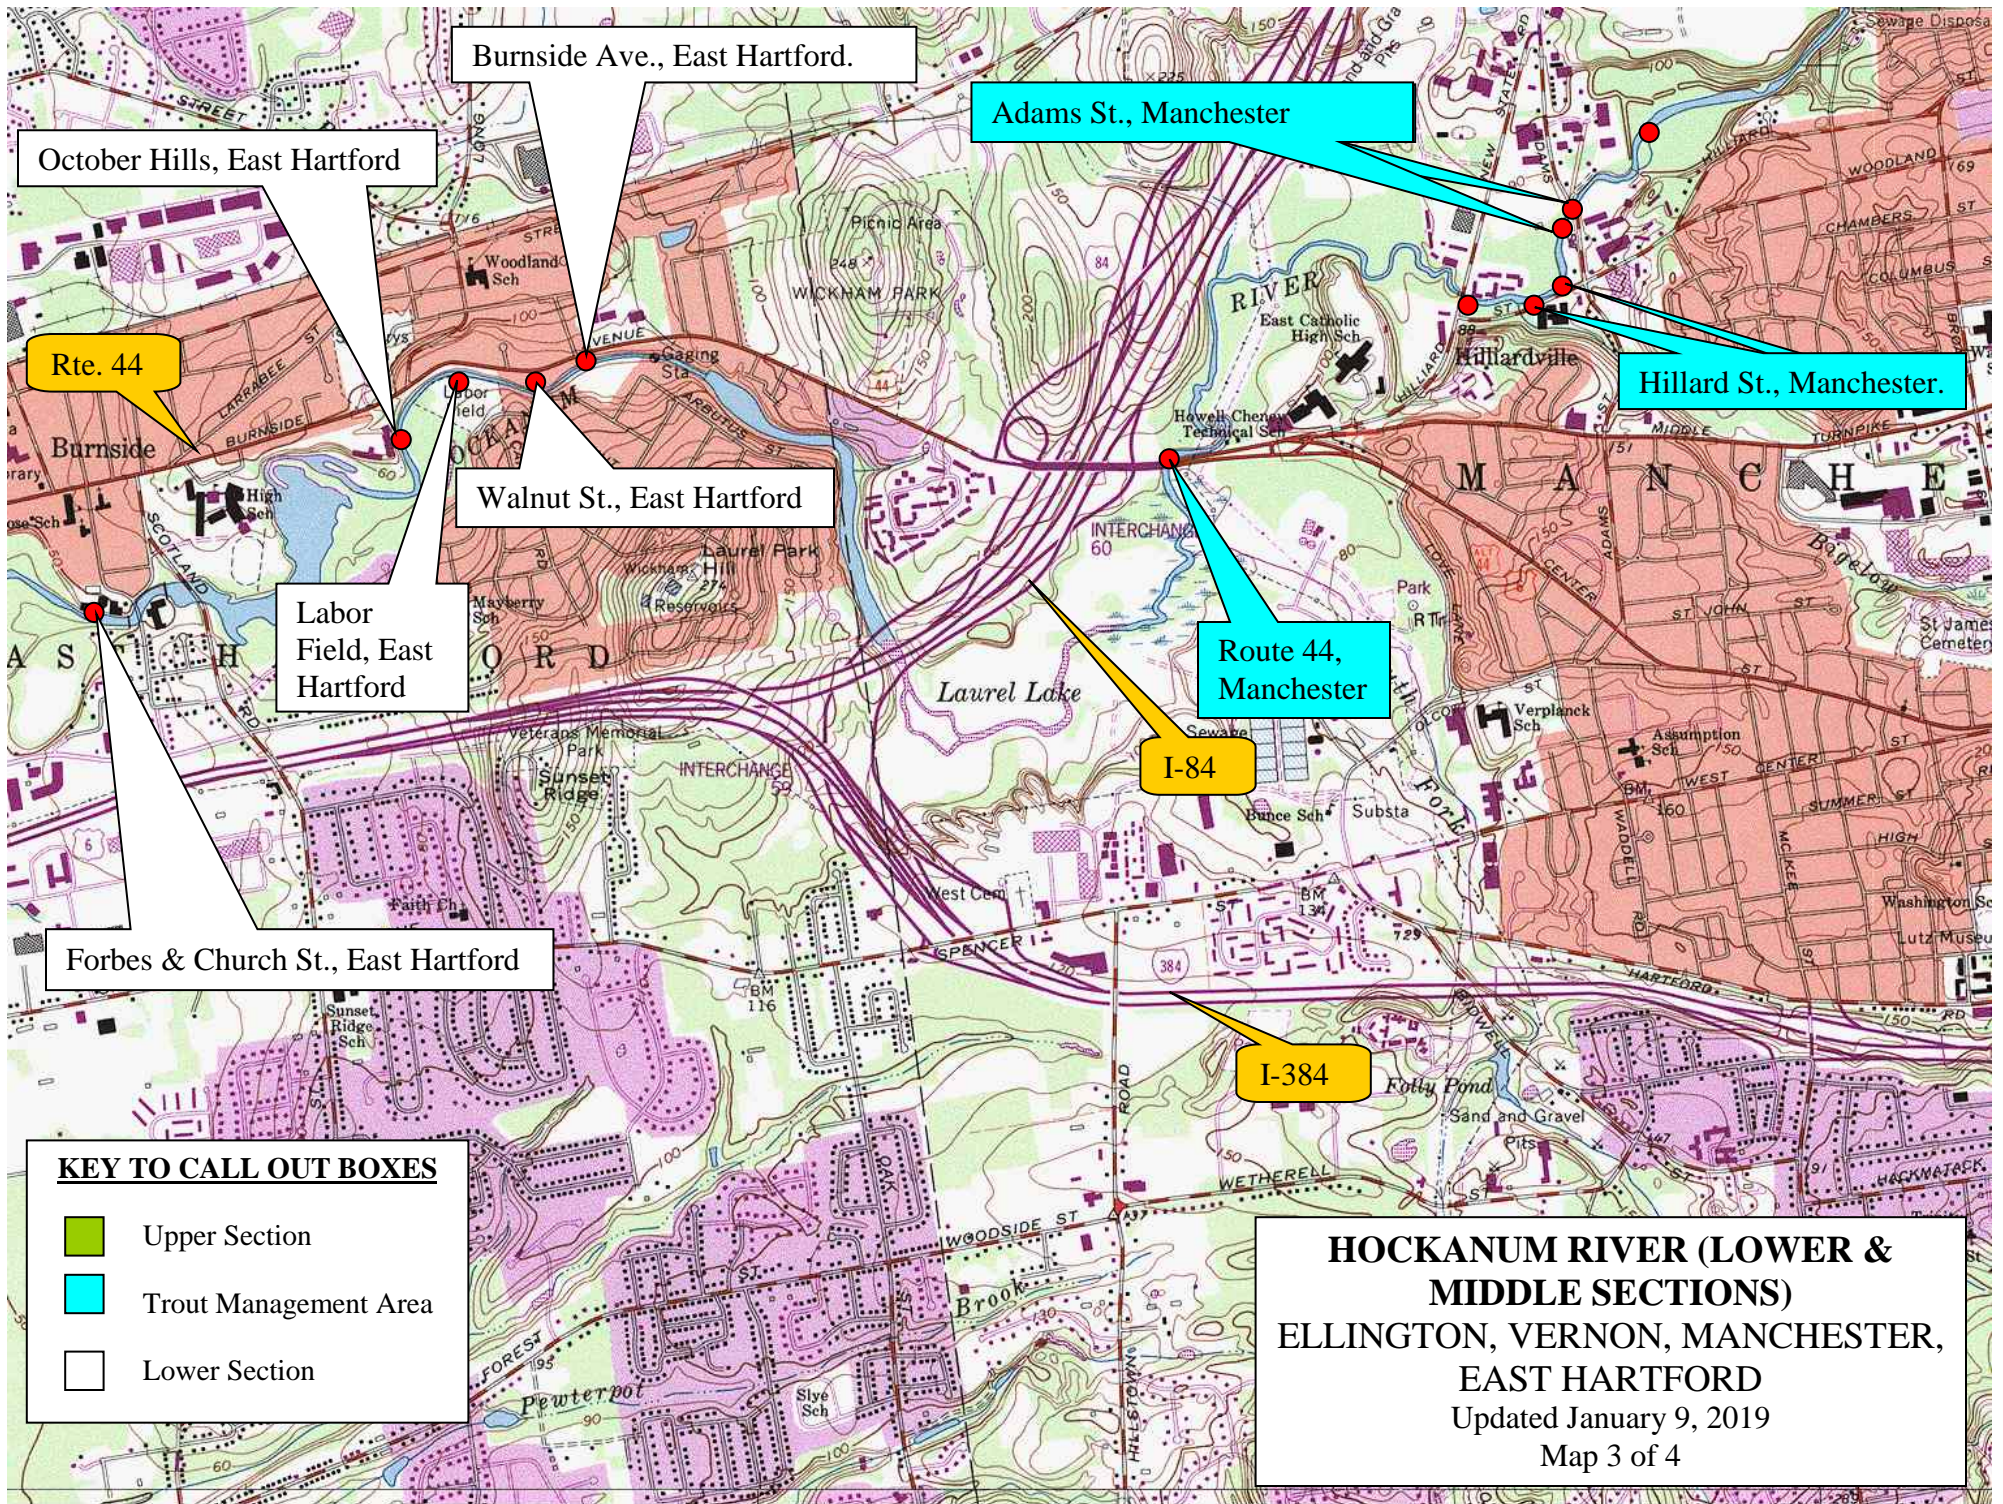

HOCKANUM RIVER (UPPER SECTION)
ELLINGTON, VERNON, MANCHESTER,
EAST HARTFORD
 Updated January 9, 2019
 Map 1 of 4

Windermere Ave., Ellington.

Route 74
 (Windsorville Rd.), Ellington.

Lower Butcher Rd., Ellington

Updated January 9, 2019
Map 2 of 4

KEY TO CALL OUT BOXES

-  Upper Section
-  Trout Management Area
-  Lower Section

Kelly Rd., Vernon

Golf Land
Vernon

Health Club trail
head, Vernon

Bridge by Medical
Center, Vernon

North Main St., Manchester,

I-84

Kohls trailhead access for
River Trail, Manchester

Union St.
parking lot,
Manchester.

KEY TO CALL OUT BOXES

- Upper Section
- Trout Management Area
- Lower Section

HOCKANUM RIVER (LOWER & MIDDLE SECTIONS)
ELLINGTON, VERNON, MANCHESTER,
EAST HARTFORD
 Updated January 9, 2019
 Map 3 of 4

HOCKANUM RIVER (LOWER SECTION) ELLINGTON, VERNON, MANCHESTER, EAST HARTFORD

Updated January 9, 2019

Map 4 of 4

KEY TO CALL OUT BOXES

-  Upper Section
-  Trout Management Area
-  Lower Section