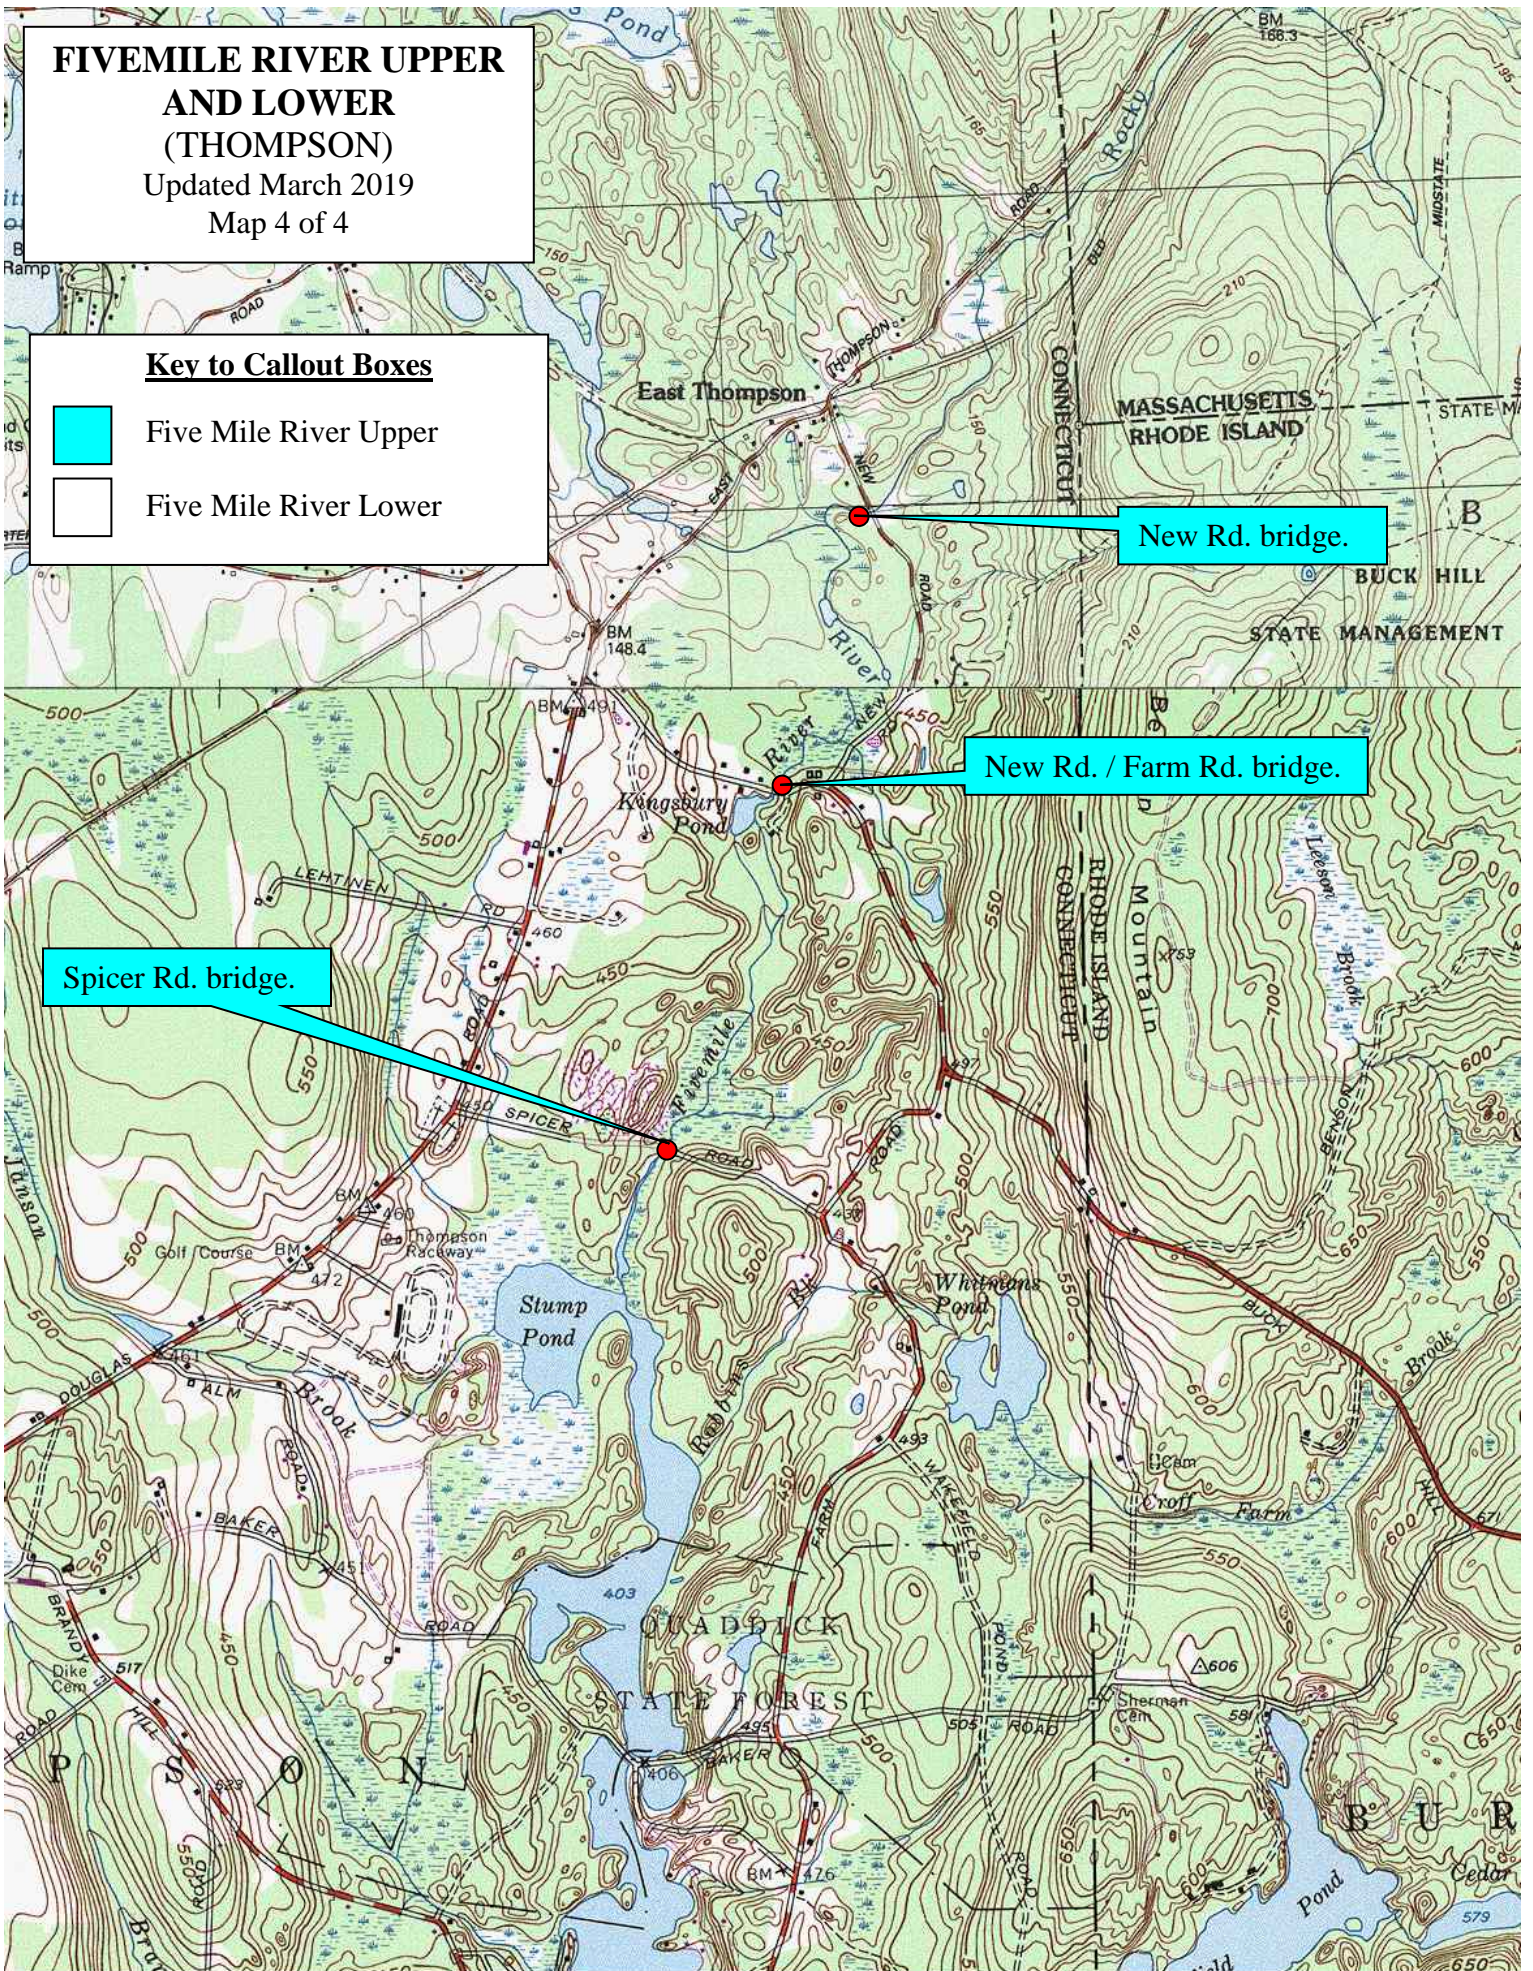

# FIVEMILE RIVER UPPER AND LOWER (THOMPSON)

Updated March 2019  
Map 4 of 4

## Key to Callout Boxes

Five Mile River Upper

Five Mile River Lower

**FIVE MILE RIVER  
UPPER AND LOWER  
(THOMPSON, PUTNAM,  
KILLINGLY)**

Updated March 2019

Map 3 of 4

**Key to Callout Boxes**

Five Mile River Upper

Five Mile River Lower

Munyan Rd.

Rest area off Rte. 44

Five Mile River Rd.

Rte. 12

River Rd.

Putnam Rd. below Warsaw Pond dam

Ballouville Rd. bridge.

Rock Ave.

North St. Danielson