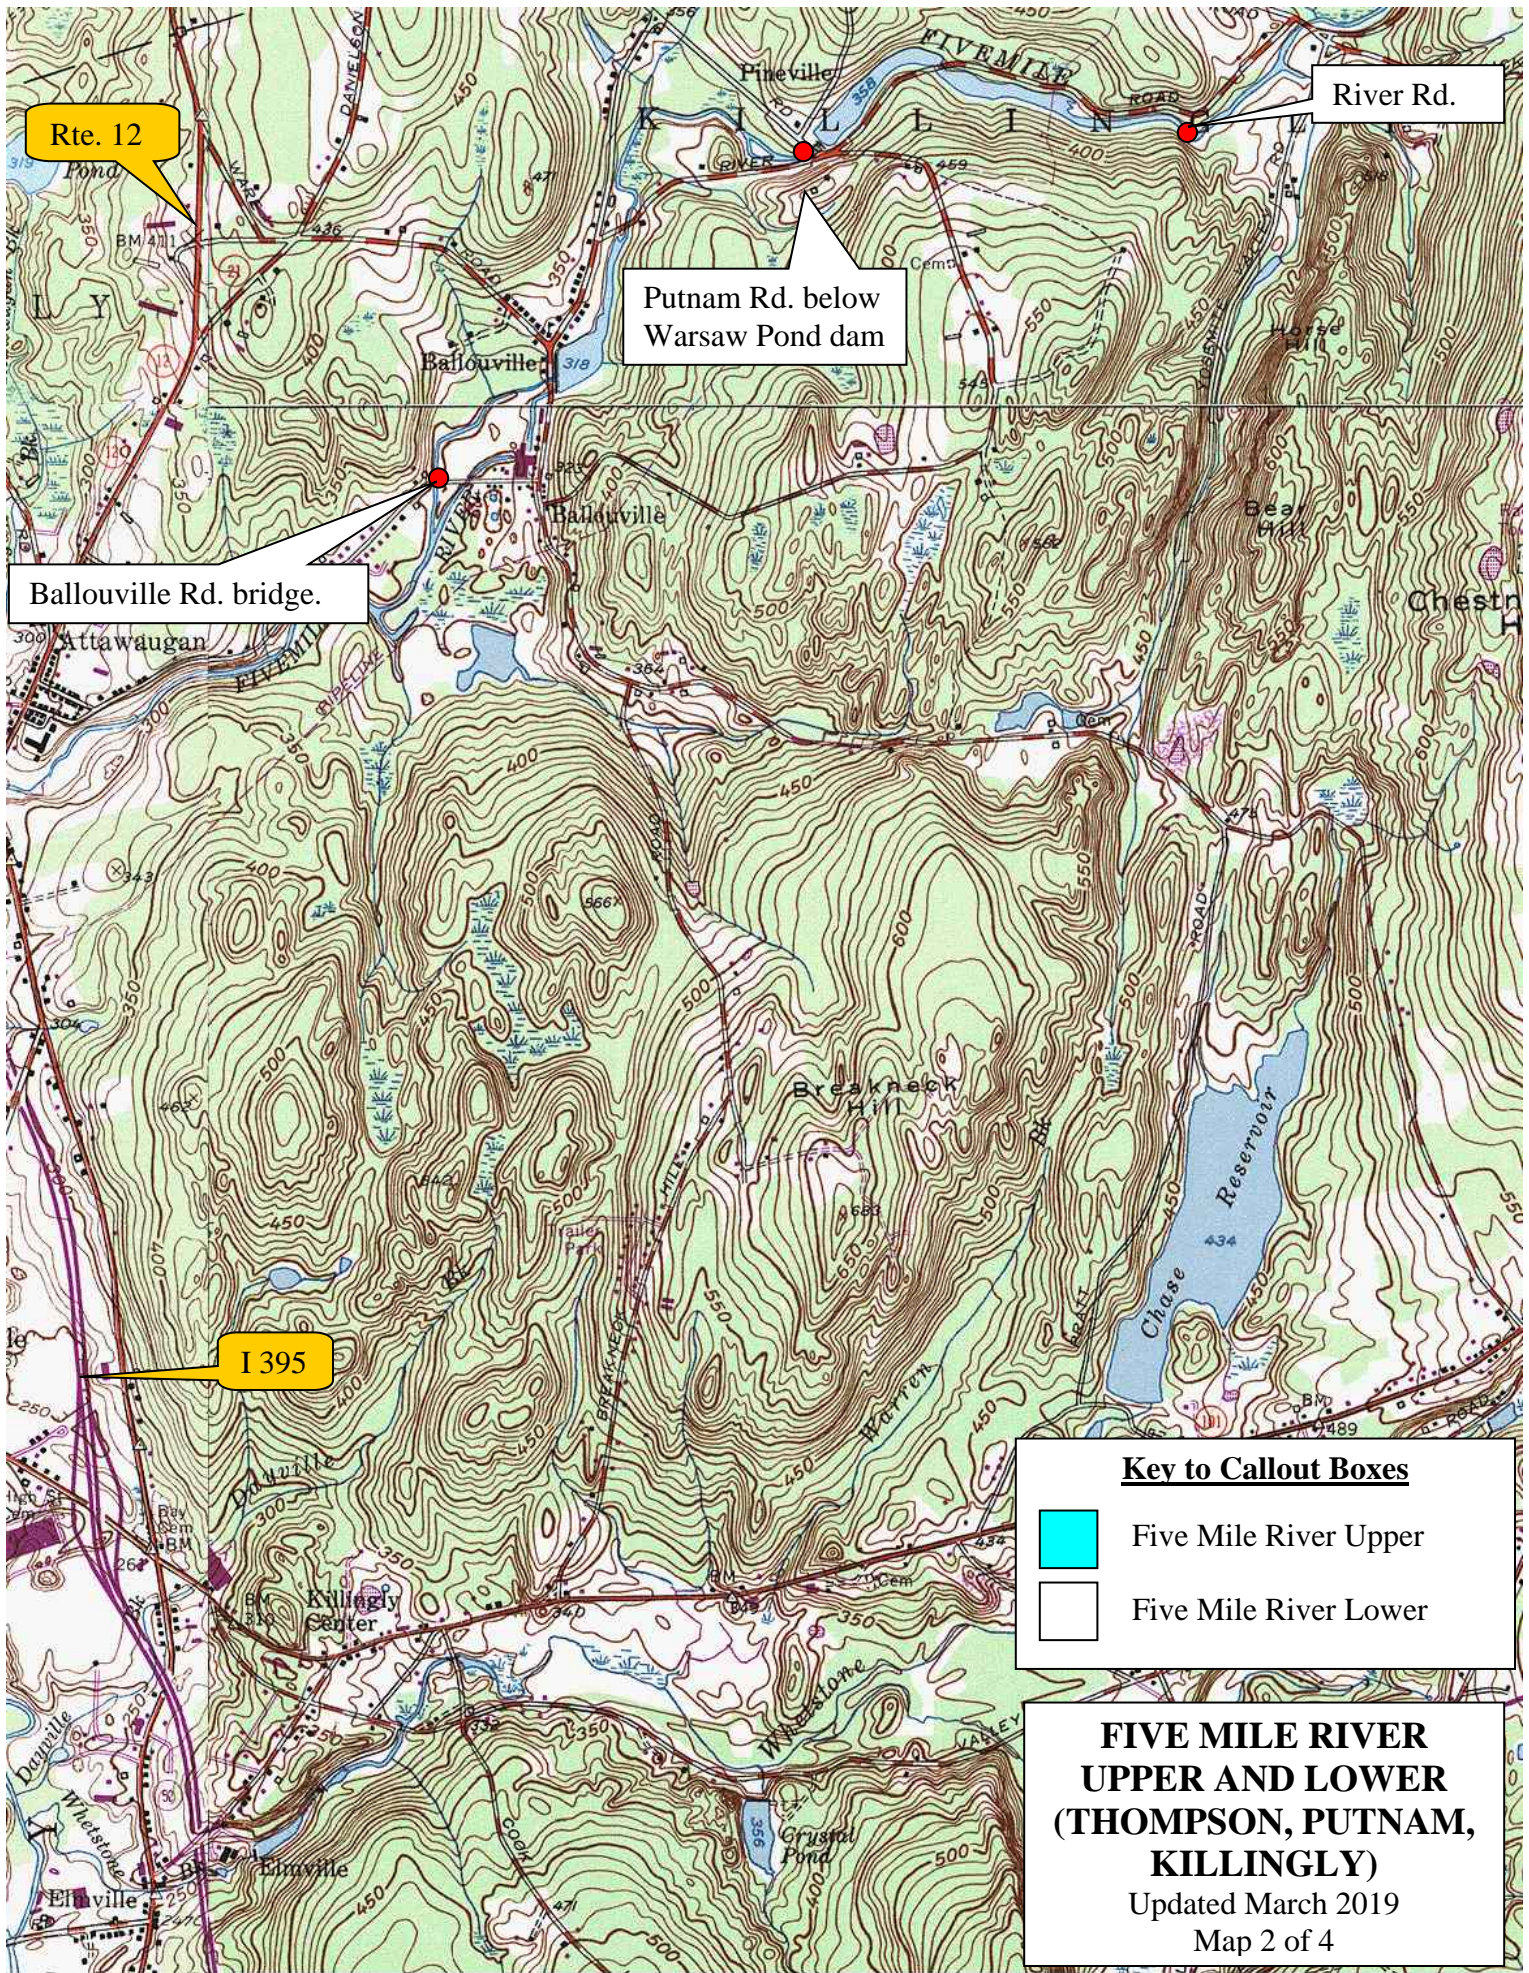

# FIVEMILE RIVER UPPER AND LOWER (THOMPSON)

Updated March 2019  
Map 4 of 4

## Key to Callout Boxes

Five Mile River Upper

Five Mile River Lower

**FIVE MILE RIVER  
UPPER AND LOWER  
(THOMPSON, PUTNAM,  
KILLINGLY)**

Updated March 2019

Map 3 of 4

**Key to Callout Boxes**

Five Mile River Upper

Five Mile River Lower

Munyan Rd.

Rest area off Rte. 44

Five Mile River Rd.

Rte. 12

River Rd.

Putnam Rd. below Warsaw Pond dam

Ballouville Rd. bridge.

Rock Ave.

North St. Danielson