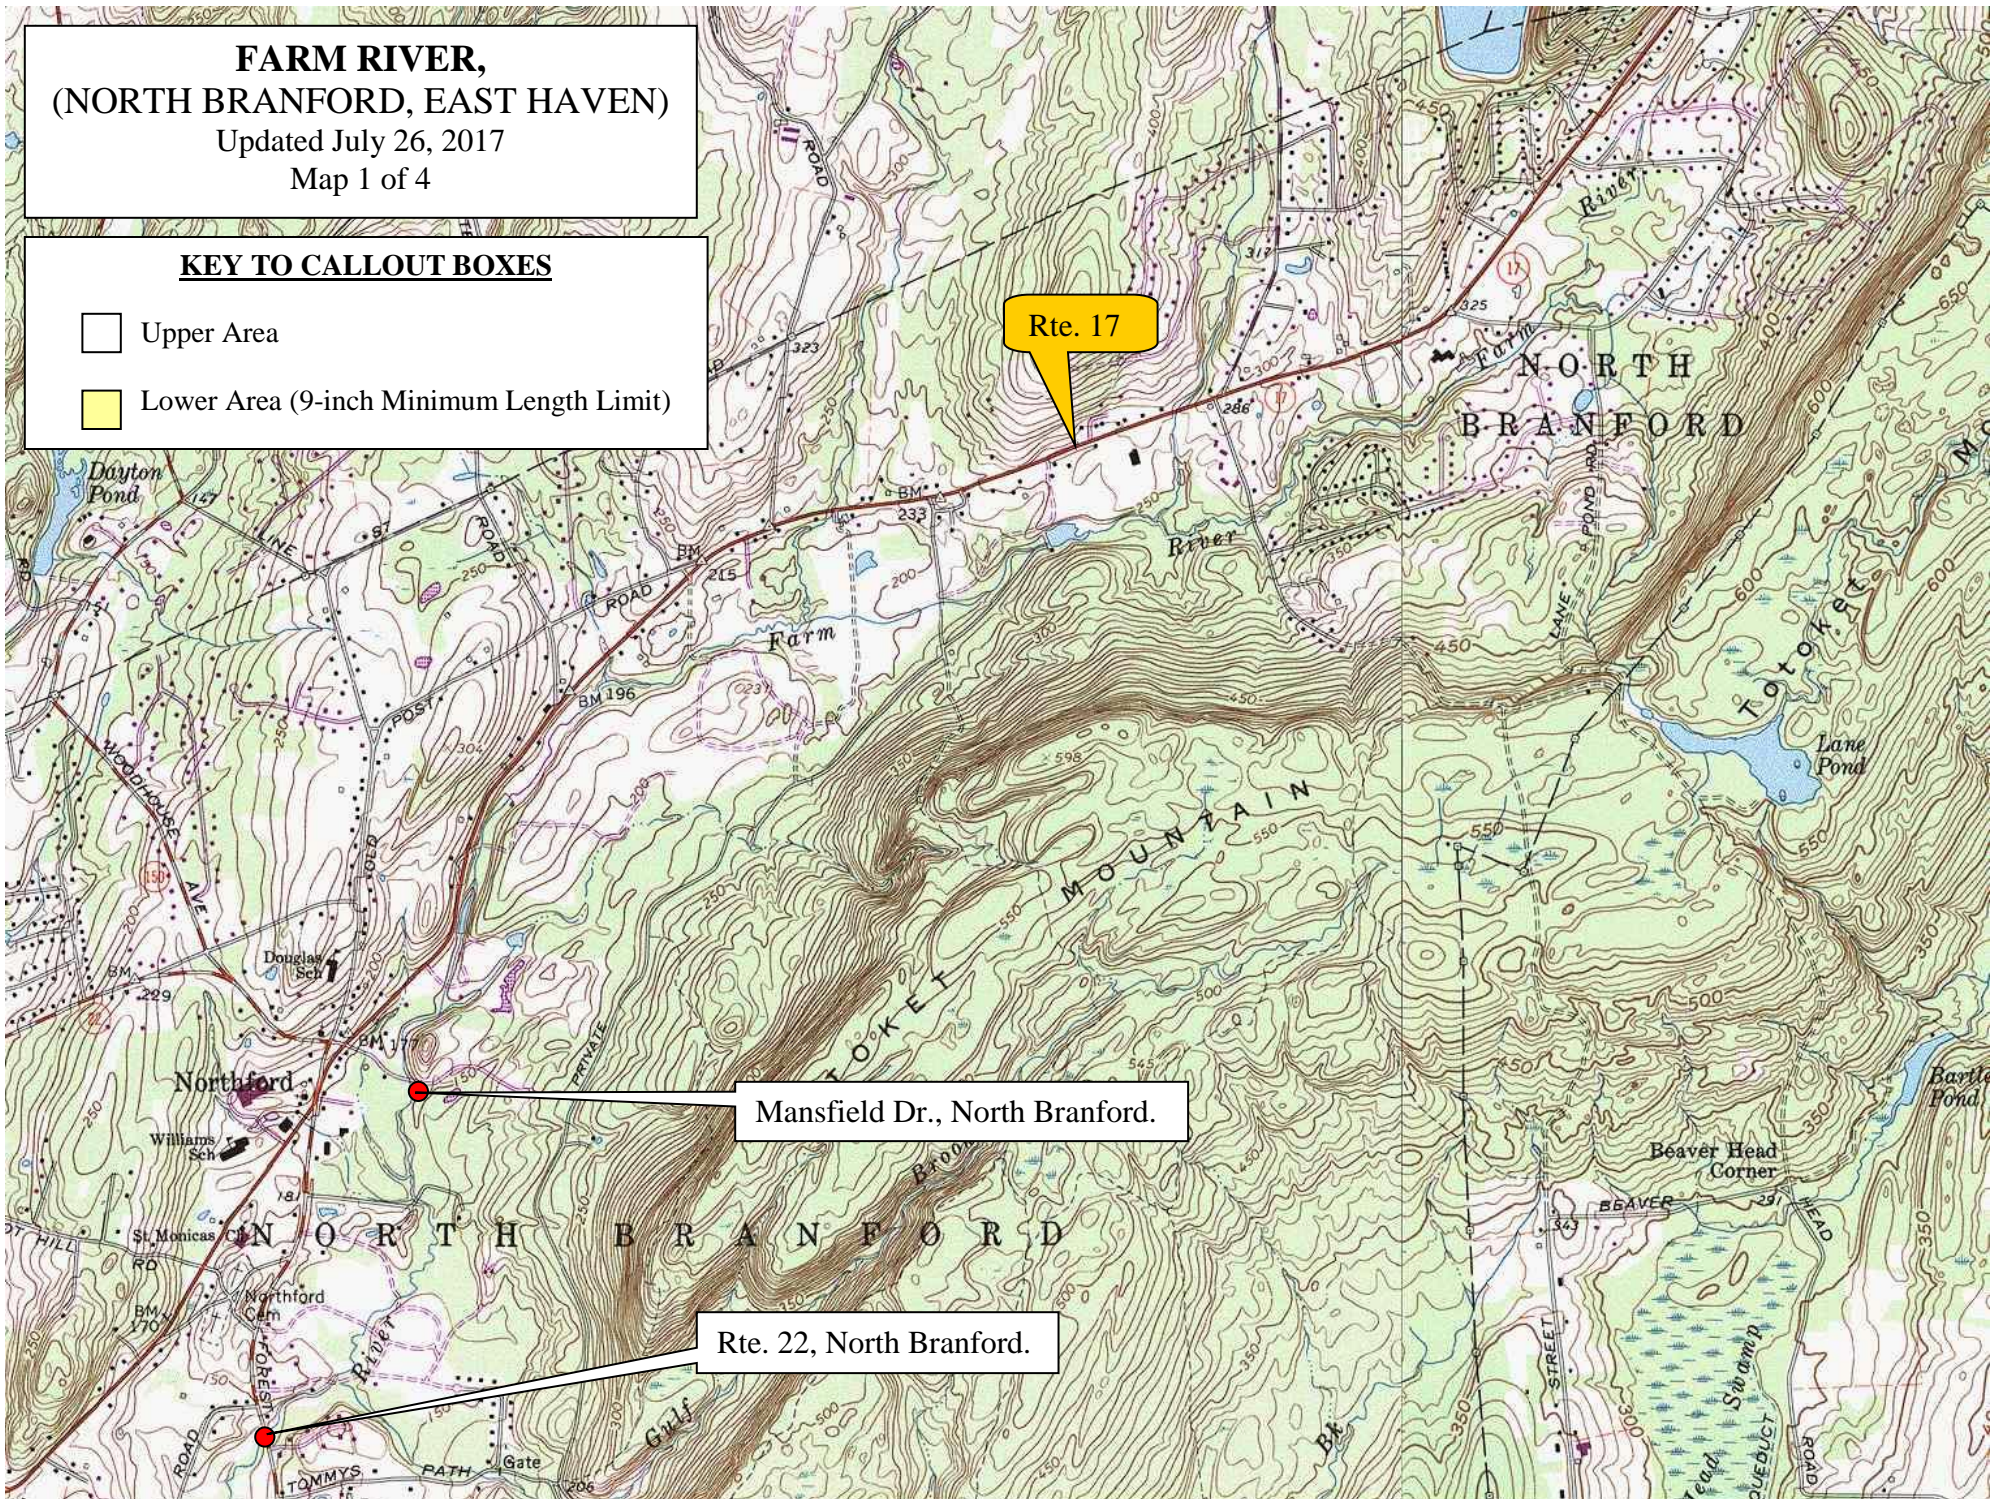

**FARM RIVER,  
(NORTH BRANFORD, EAST HAVEN)**

Updated July 26, 2017

Map 1 of 4

**KEY TO CALLOUT BOXES**

□ Upper Area

■ Lower Area (9-inch Minimum Length Limit)

# FARM RIVER, (NORTH BRANFORD, EAST HAVEN)

Updated April 1, 2017

Map 2 of 4

Updated July 26, 2017  
Map 3 of 4

**KEY TO CALLOUT BOXES**

□ Upper Area

■ Lower Area (9-inch Minimum Length Limit)

Totoket Rd.,  
North Branford.

Rte. 80, Branford.

River Rd., North Branford

Rte. 80

# FARM RIVER, (NORTH BRANFORD, EAST HAVEN)

Updated July 26, 2017

Map 4 of 4