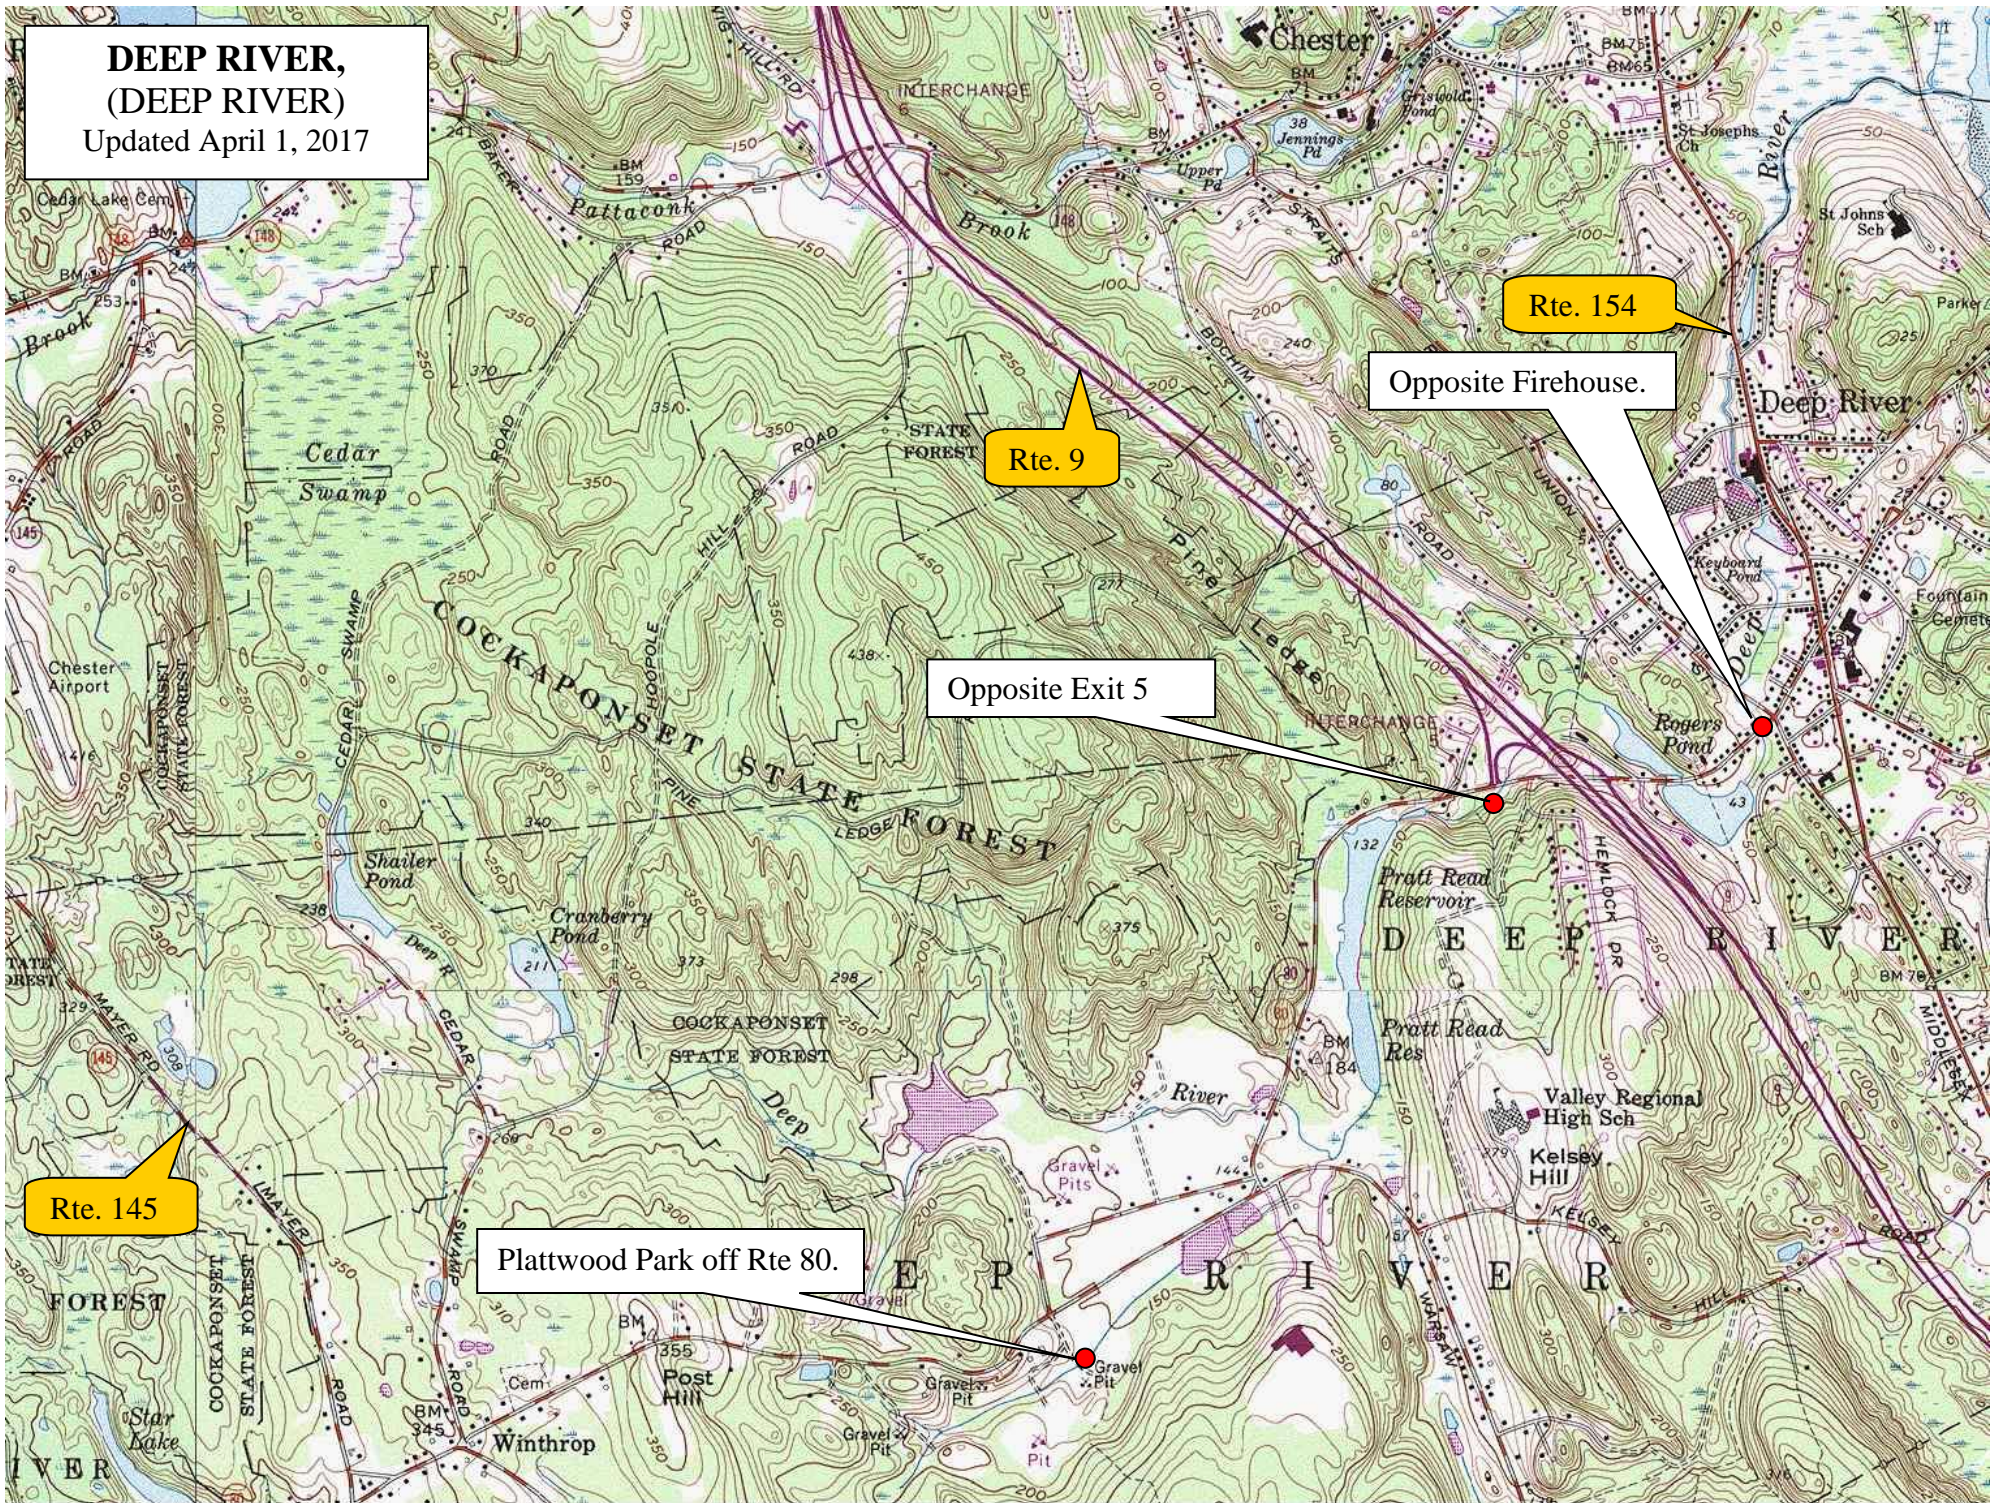

**DEEP RIVER,
(DEEP RIVER)**
Updated April 1, 2017

Rte. 154

Rte. 9

Opposite Firehouse.

Opposite Exit 5

Rte. 145

Plattwood Park off Rte 80.