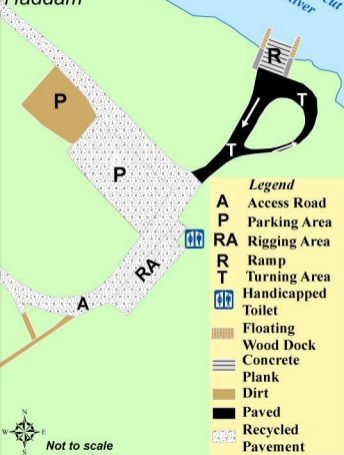

Haddam Meadows Haddam

Connecticut
River

Legend

- A** Access Road
- P** Parking Area
- RA** Rigging Area
- R** Ramp
- T** Turning Area
-  Handicapped Toilet
-  Floating Wood Dock
-  Concrete Plank
-  Dirt
-  Paved
-  Recycled Pavement

Not to scale