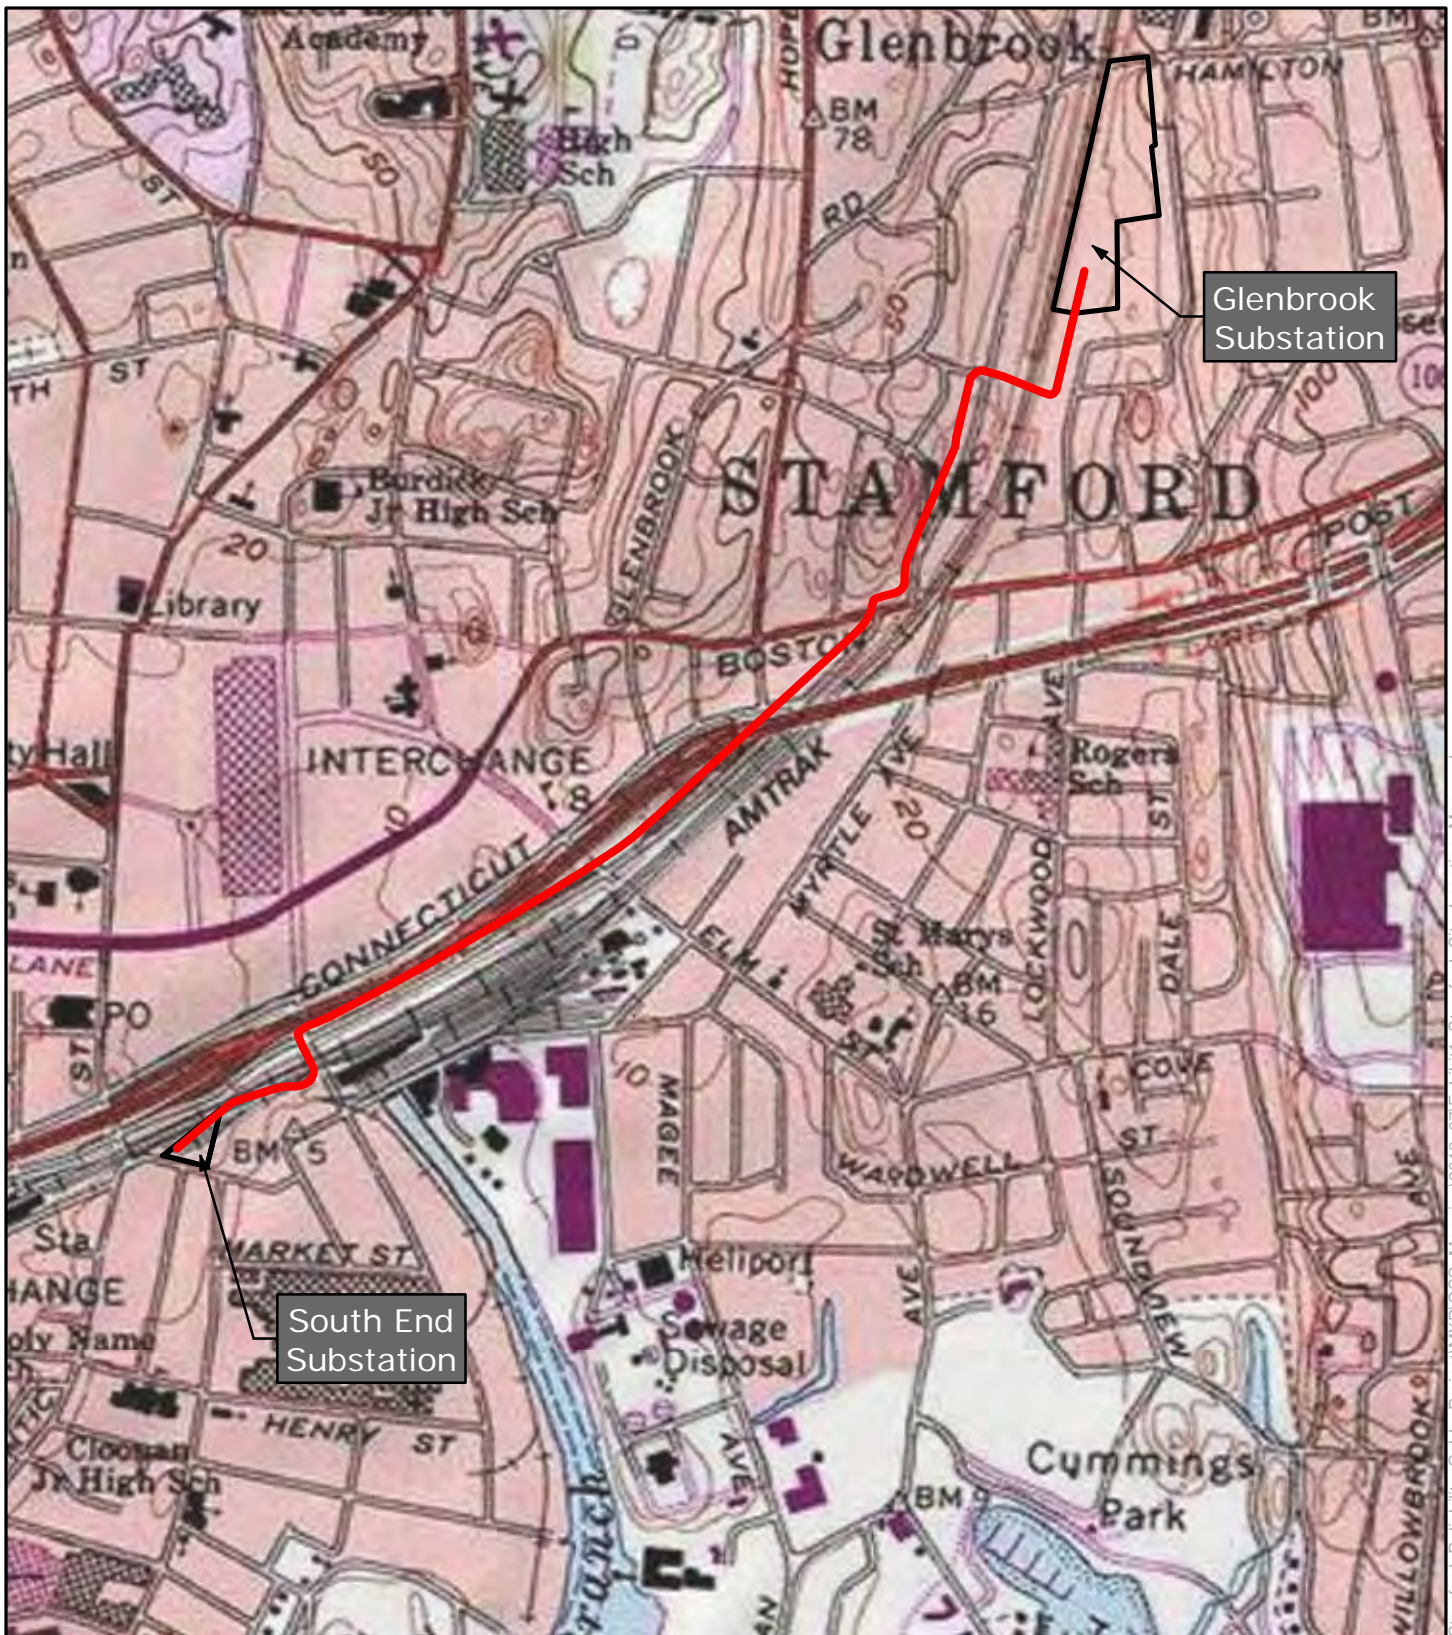

Exhibit 1: Key Map/Site Locus

Stamford Reliability Cable Project

Exhibit 1
Key Map/Site Locus

Preferred Route With
Canal Street Option (Updated)

Connecticut Light & Power
A Northeast Utilities Company

July 22 2013

Map Projection: State Plane CT, NAD83, US Feet.
Image Source: ESRI ArcGIS Online Imagery Server.