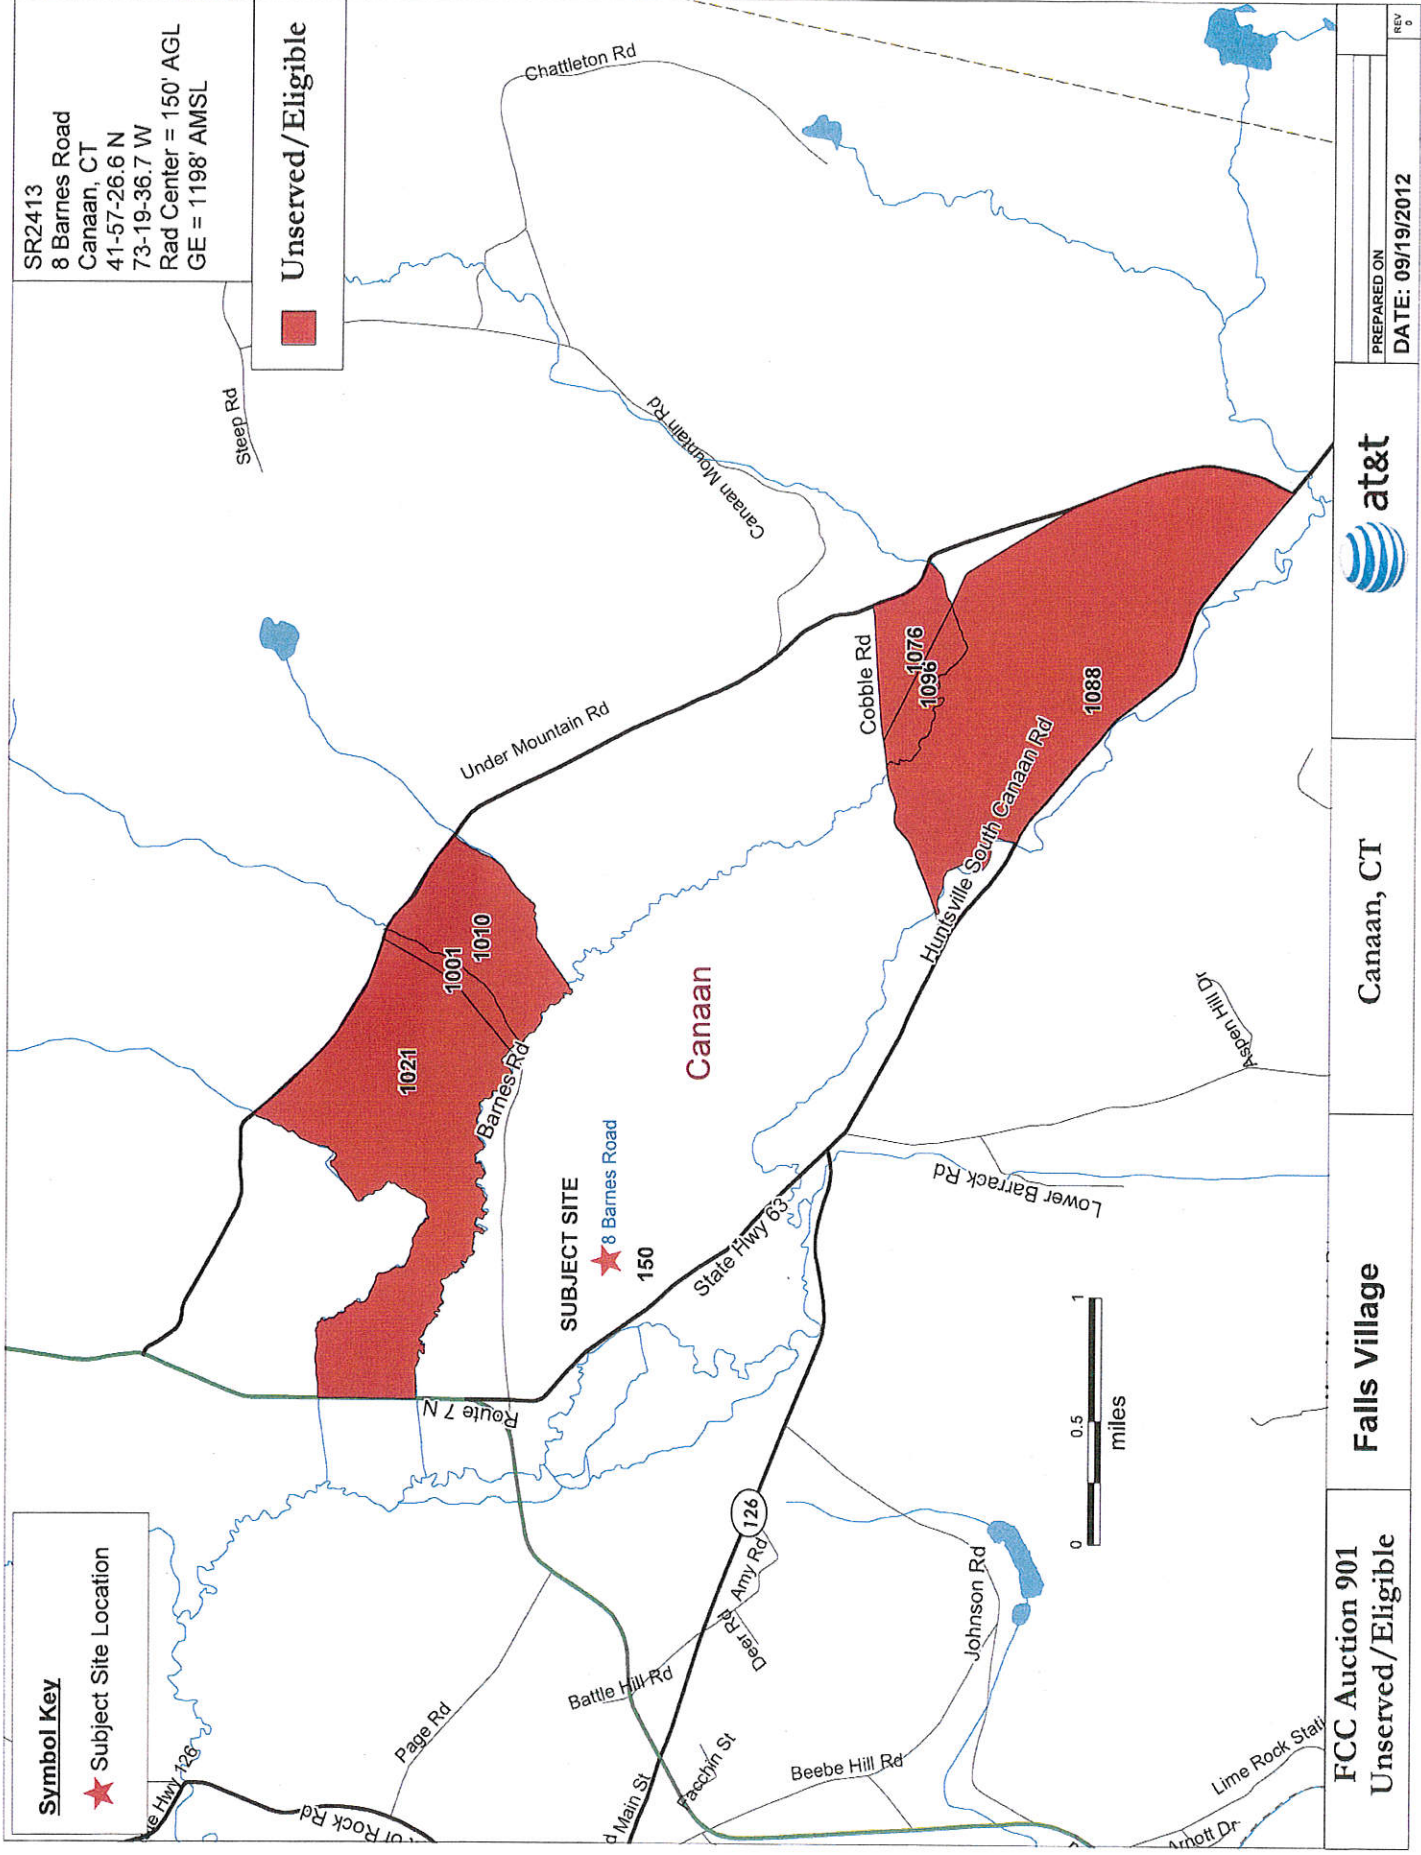

EXHIBIT 3

SR2413
 8 Barnes Road
 Canaan, CT
 41-57-26.6 N
 73-19-36.7 W
 Rad Center = 150' AGL
 GE = 1198' AMSL

Unserviced/Eligible

Symbol Key

★ Subject Site Location

FCC Auction 901
 Unserviced/Eligible

Falls Village

Canaan, CT

PREPARED ON
 DATE: 09/19/2012

REV 0