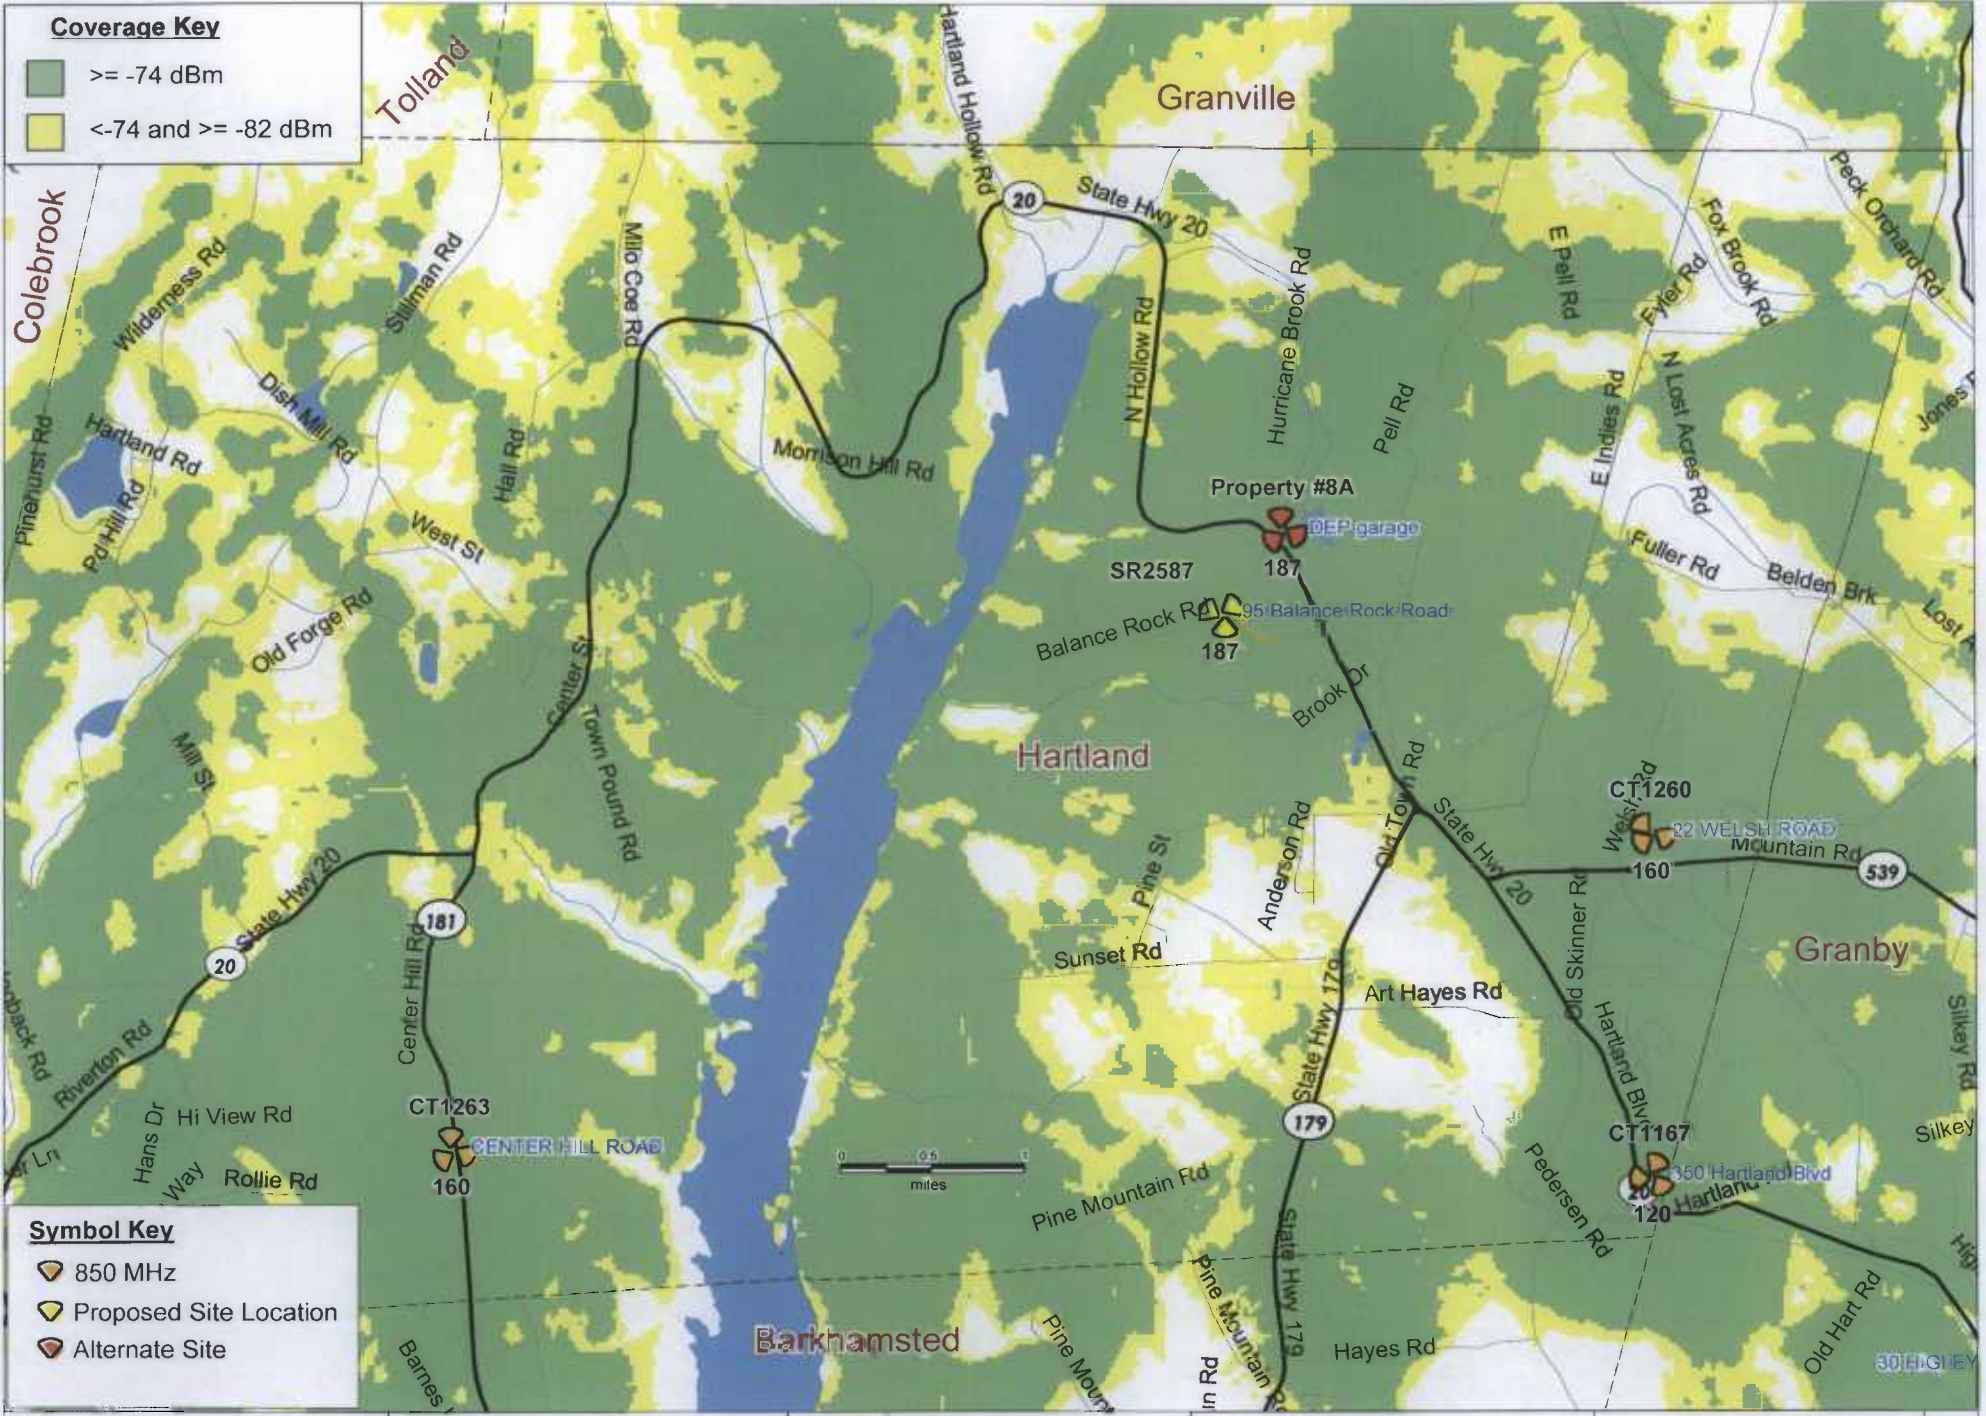

72 Brook Dr
East Hartland, CT

PREPARED ON
DATE: 12/09/2010

REV 0

Coverage Key

- ≥ -74 dBm
- < -74 and ≥ -82 dBm

Symbol Key

- 850 MHz
- Proposed Site Location
- Alternate Site

Alternate & Existing Coverage