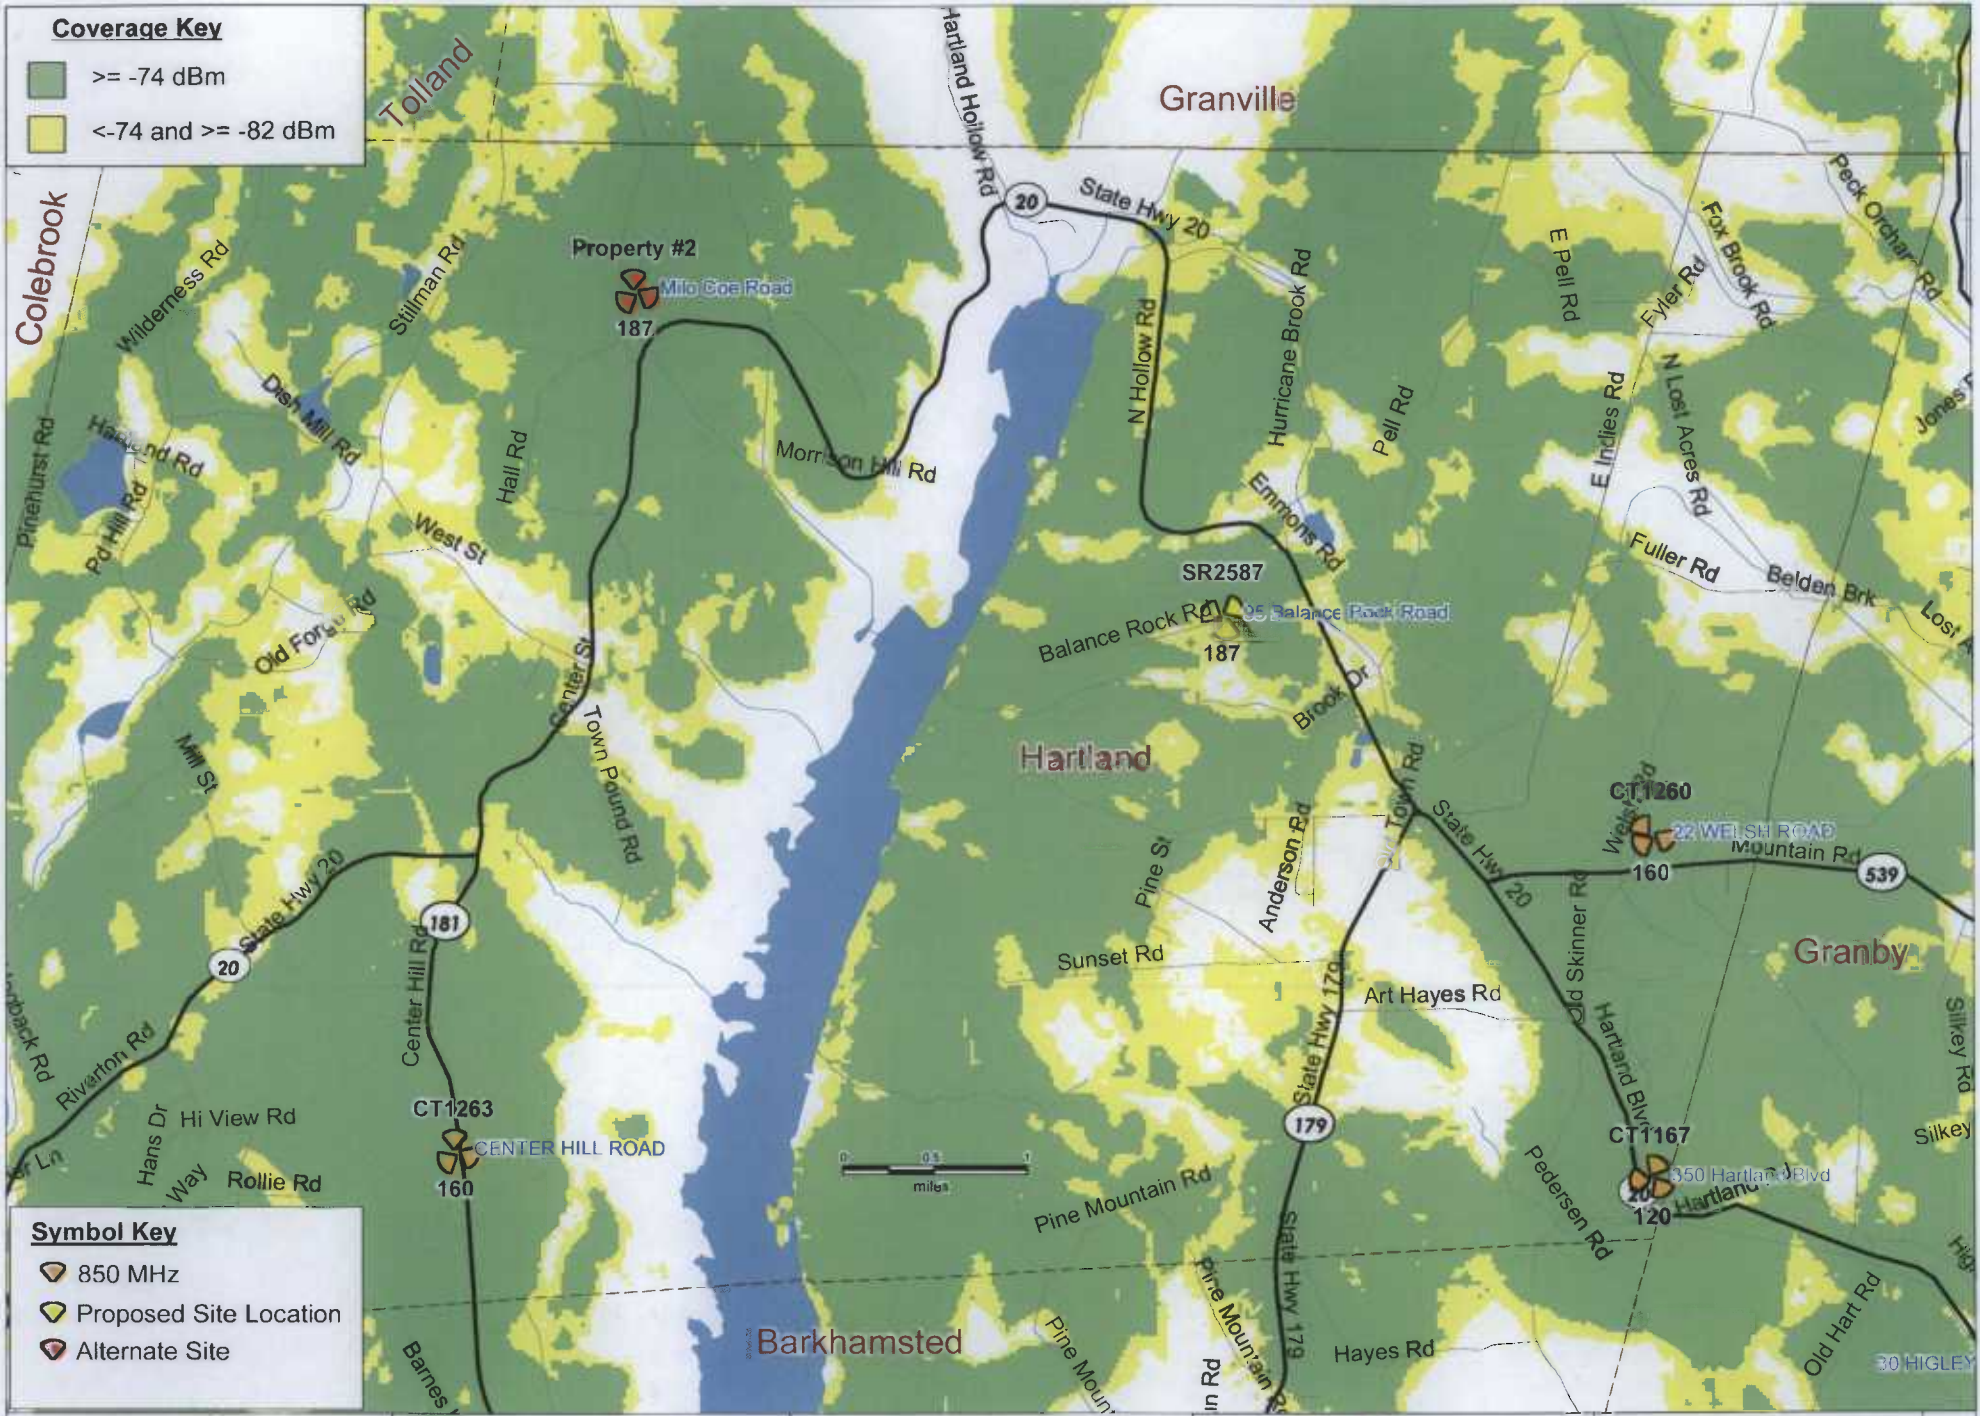

EXHIBIT E

Coverage Key

- ≥ -74 dBm
- < -74 and ≥ -82 dBm

Symbol Key

- 850 MHz
- Proposed Site Location
- Alternate Site

Alternate & Existing Coverage

Hartland

Milo Coe Rd
East Hartland, CT

PREPARED ON
DATE: 12/09/2010

REV

Coverage Key

- ≥ -74 dBm
- < -74 and ≥ -82 dBm

Symbol Key

- 850 MHz
- Proposed Site Location
- Alternate Site

Alternate & Existing Coverage

Hartland

72 Brook Dr
East Hartland, CT

PREPARED ON
DATE: 12/09/2010

REV 0

Coverage Key

- ≥ -74 dBm
- < -74 and ≥ -82 dBm

Symbol Key

- 850 MHz
- Proposed Site Location
- Alternate Site

Alternate & Existing Coverage