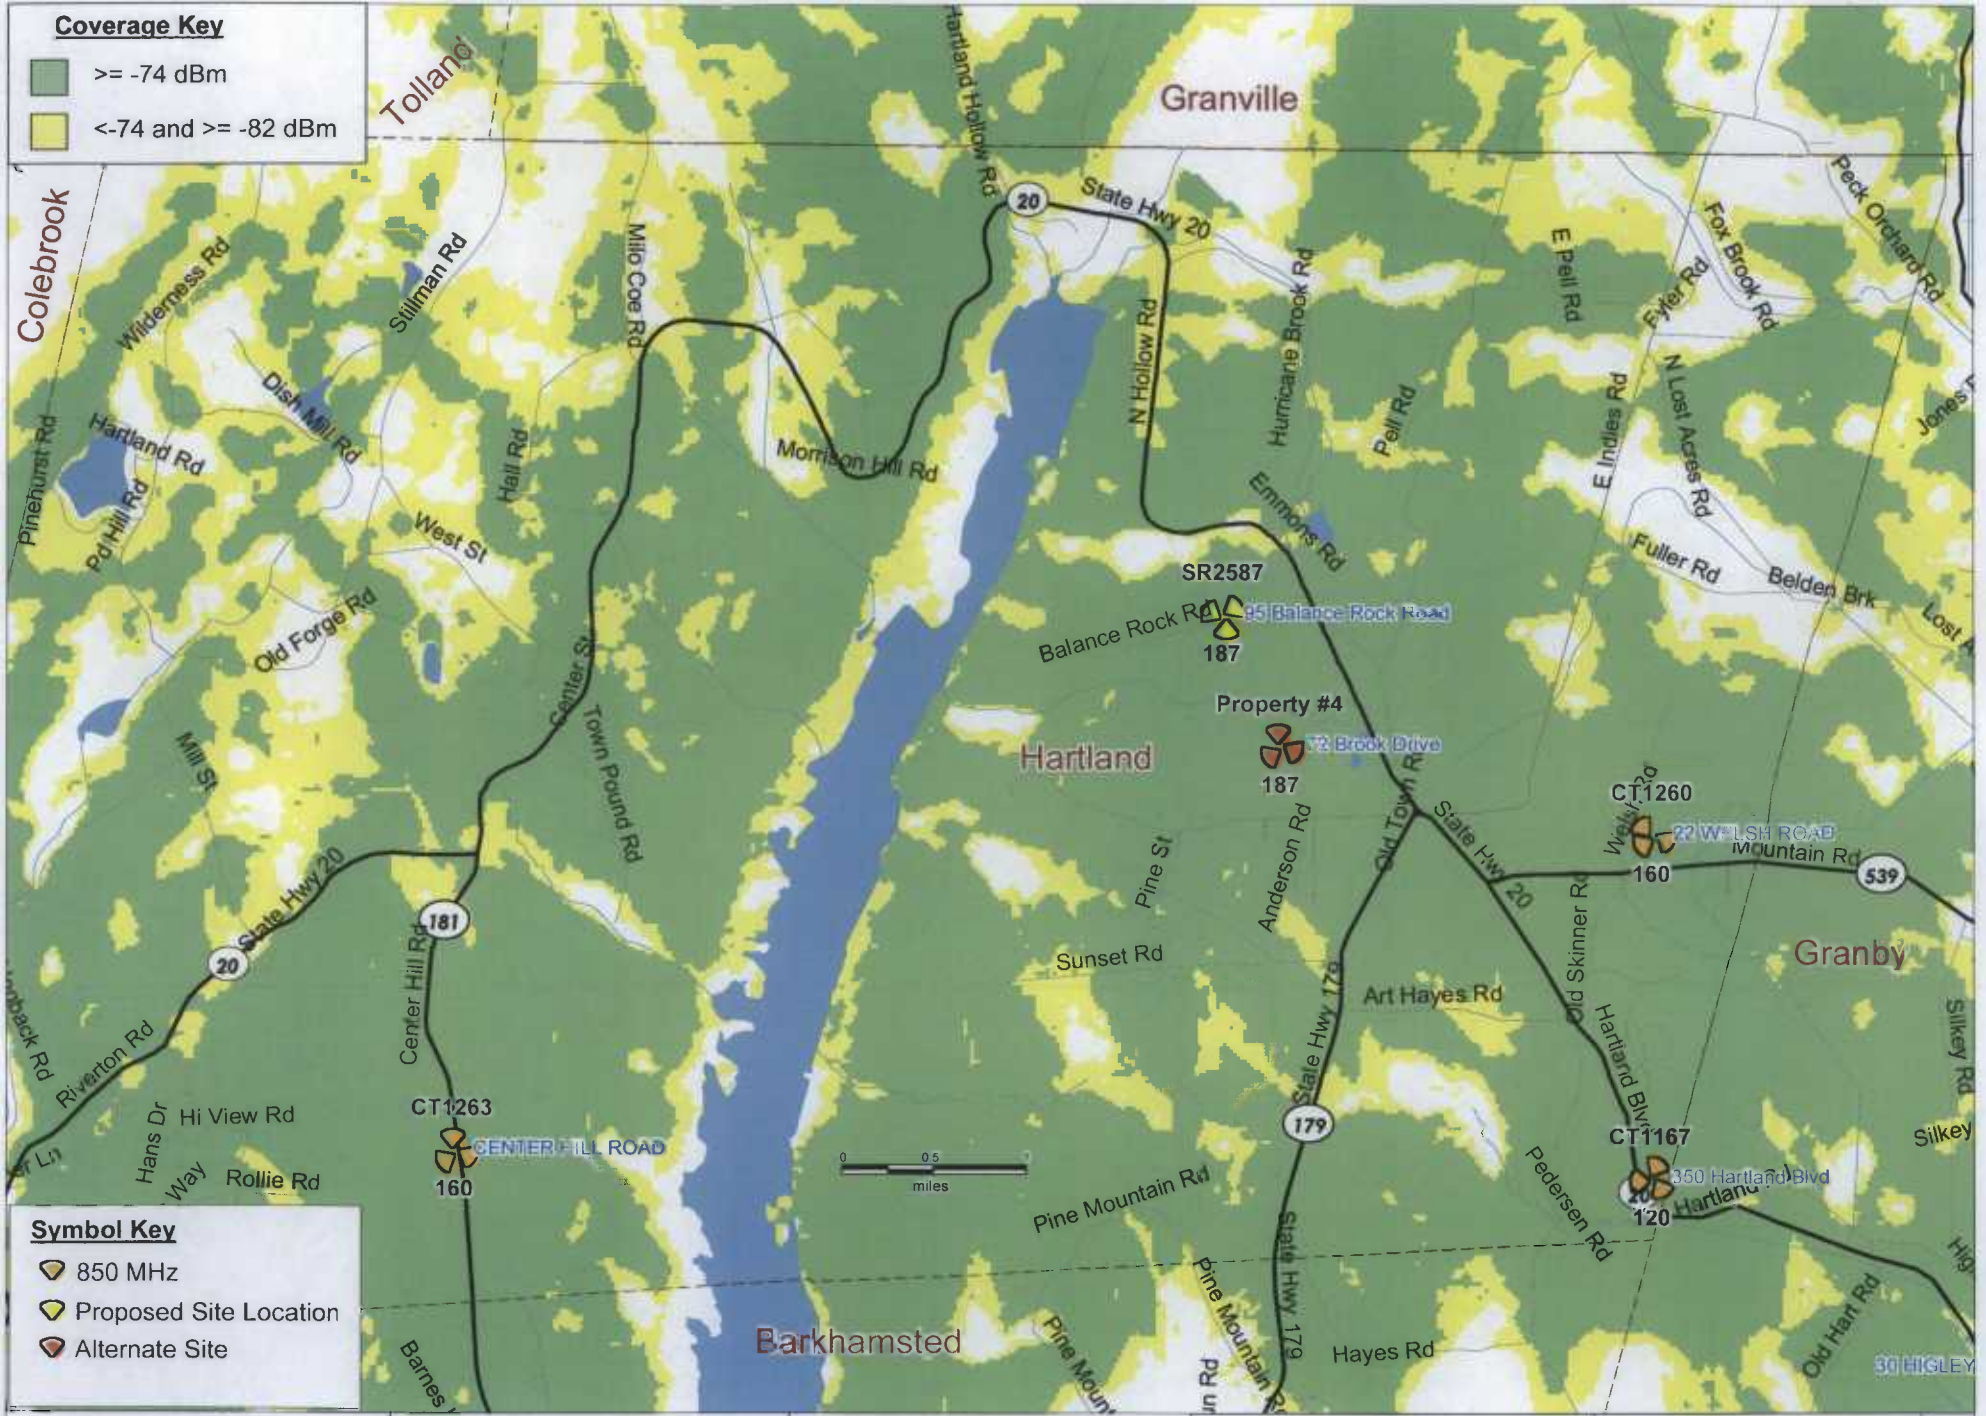

EXHIBIT E

Coverage Key

- ≥ -74 dBm
- < -74 and ≥ -82 dBm

Symbol Key

- 850 MHz
- Proposed Site Location
- Alternate Site

Alternate & Existing Coverage

Hartland

Milo Coe Rd
East Hartland, CT

PREPARED ON
DATE: 12/09/2010

REV

Coverage Key

- ≥ -74 dBm
- < -74 and ≥ -82 dBm

Symbol Key

- 850 MHz
- Proposed Site Location
- Alternate Site

Alternate & Existing Coverage

Hartland

72 Brook Dr
East Hartland, CT

PREPARED ON
DATE: 12/09/2010

REV 0

Coverage Key

- ≥ -74 dBm
- < -74 and ≥ -82 dBm

Symbol Key

- 850 MHz
- Proposed Site Location
- Alternate Site

Alternate & Existing Coverage