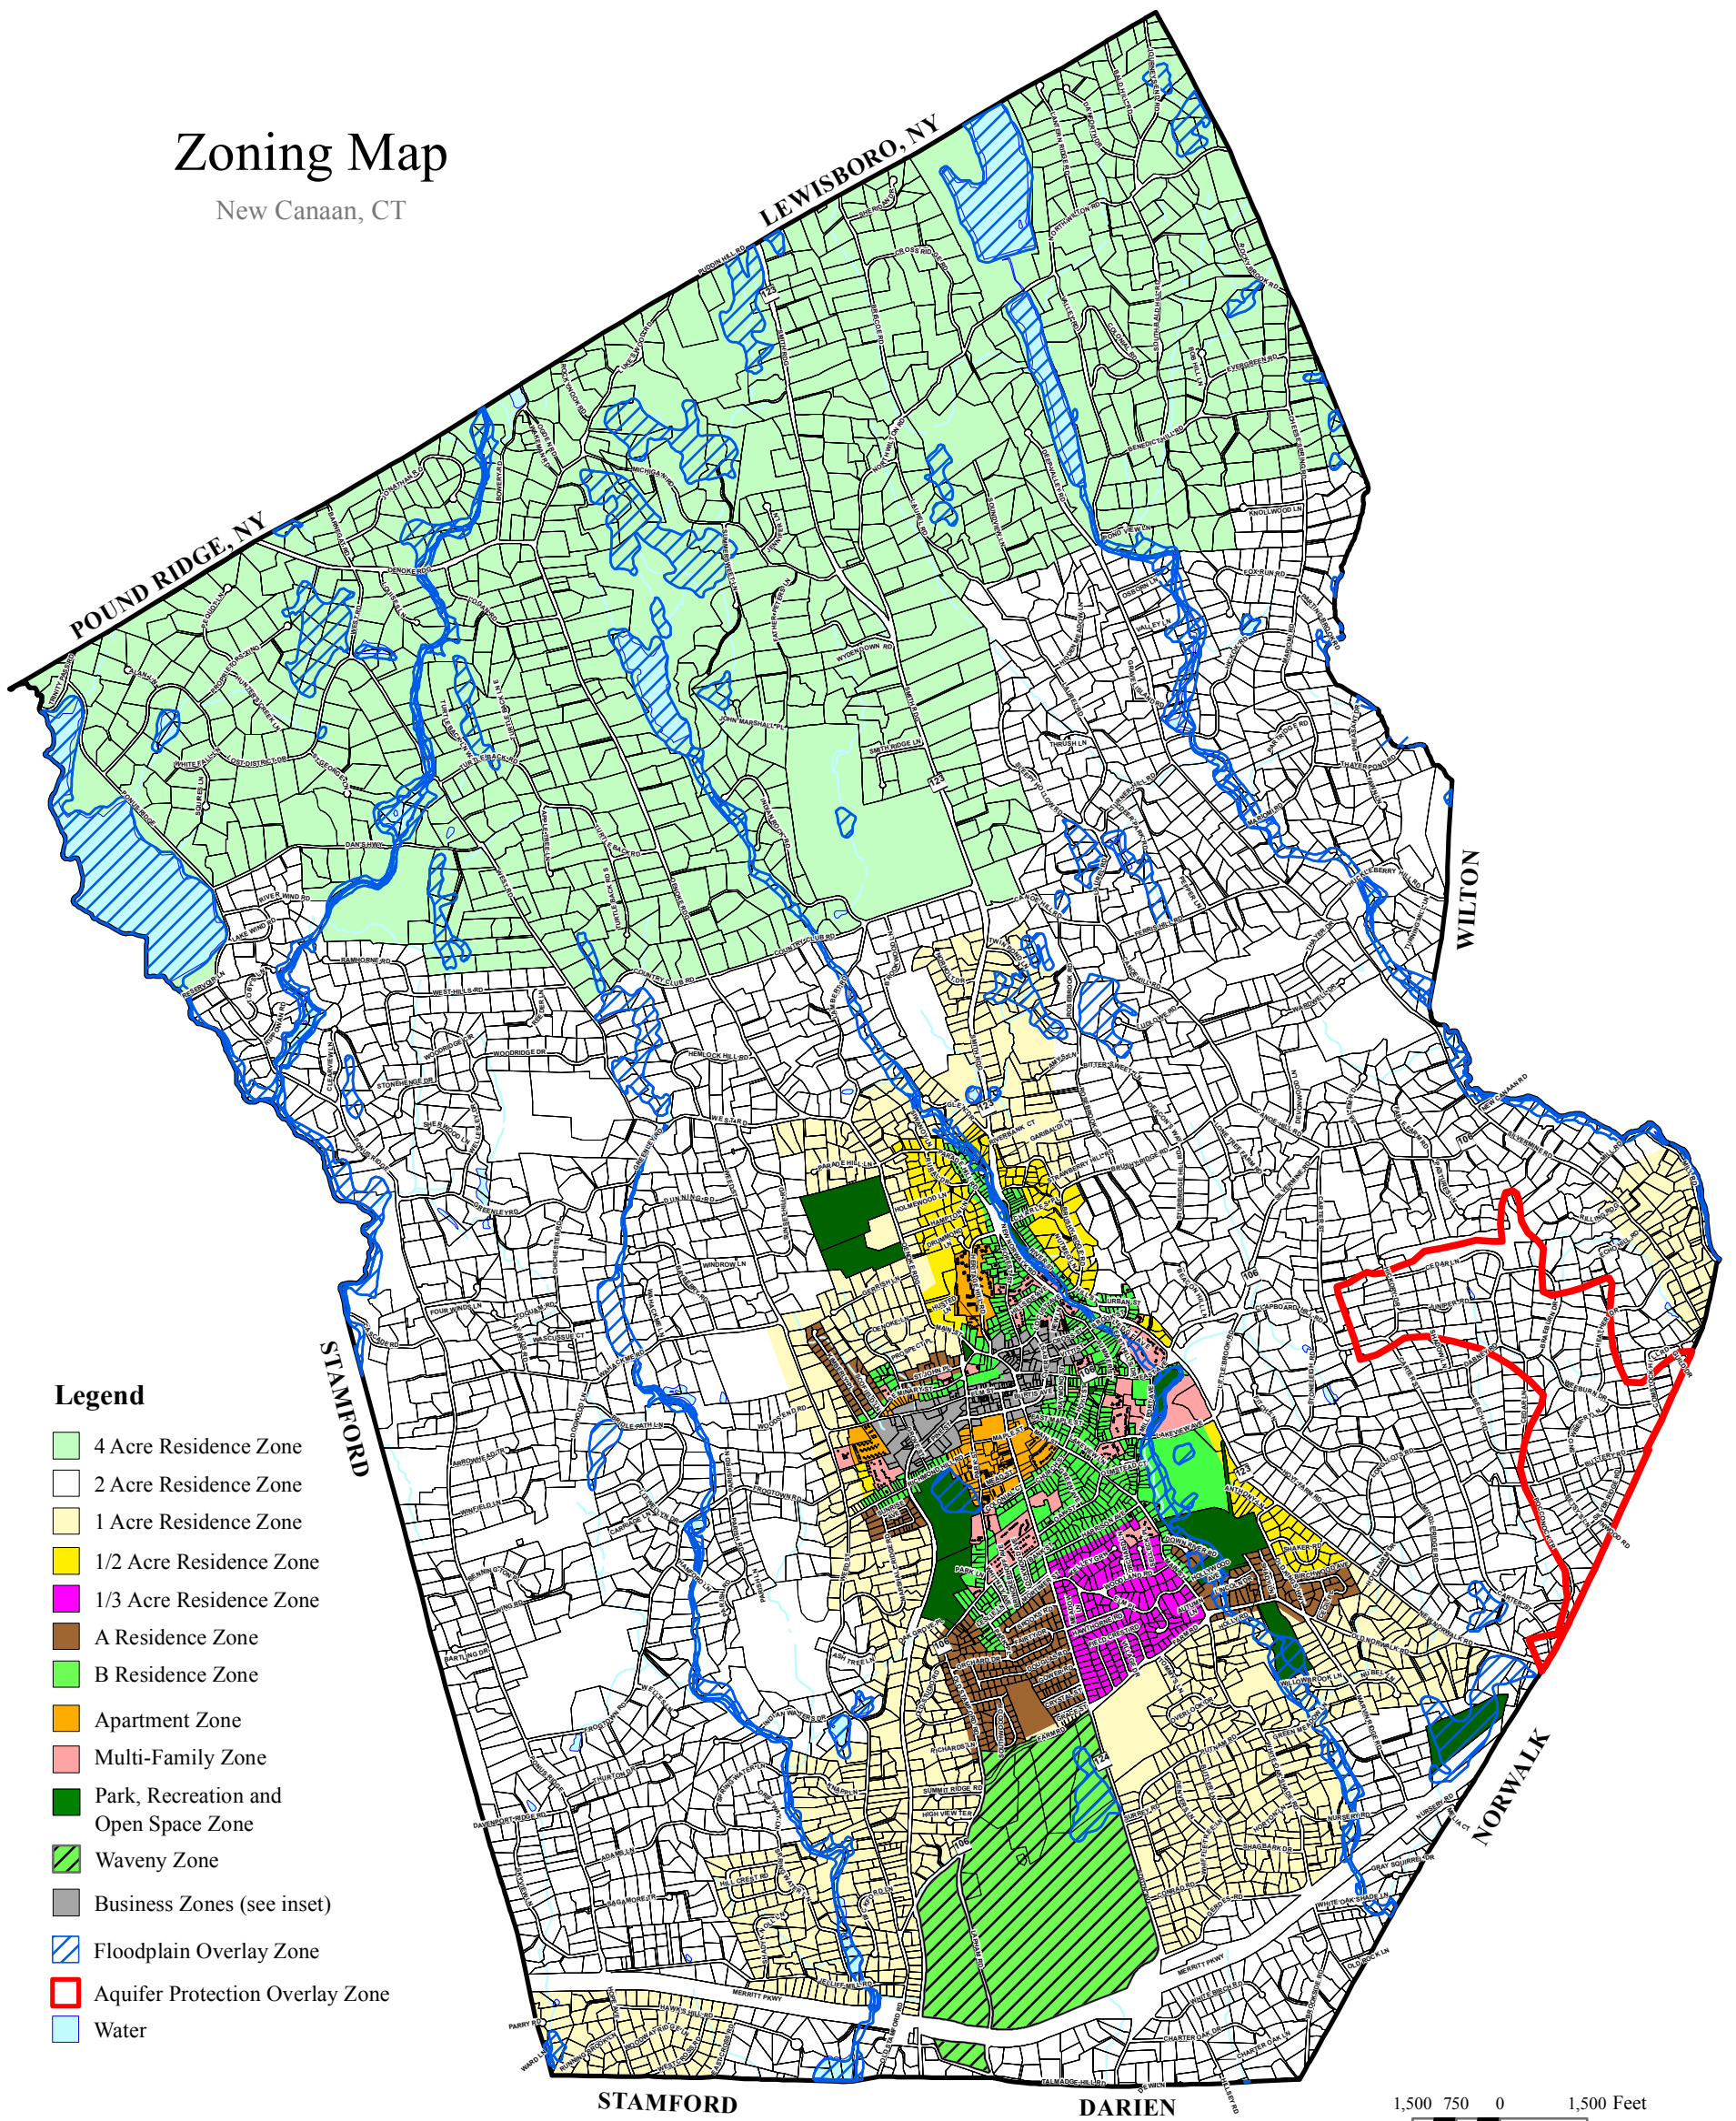

# Zoning Map

New Canaan, CT

## Legend

- 4 Acre Residence Zone
- 2 Acre Residence Zone
- 1 Acre Residence Zone
- 1/2 Acre Residence Zone
- 1/3 Acre Residence Zone
- A Residence Zone
- B Residence Zone
- Apartment Zone
- Multi-Family Zone
- Park, Recreation and Open Space Zone
- Wavny Zone
- Business Zones (see inset)
- Floodplain Overlay Zone
- Aquifer Protection Overlay Zone
- Water

1,500 750 0 1,500 Feet

Data Sources:  
Town of New Canaan  
CT DEP  
FEMA

Note: FEMA floodplain and CT DEP hydrography and aquifer data are developed independently of parcel data. The location of floodplain, hydrography and aquifer features are thus represented as general locations.