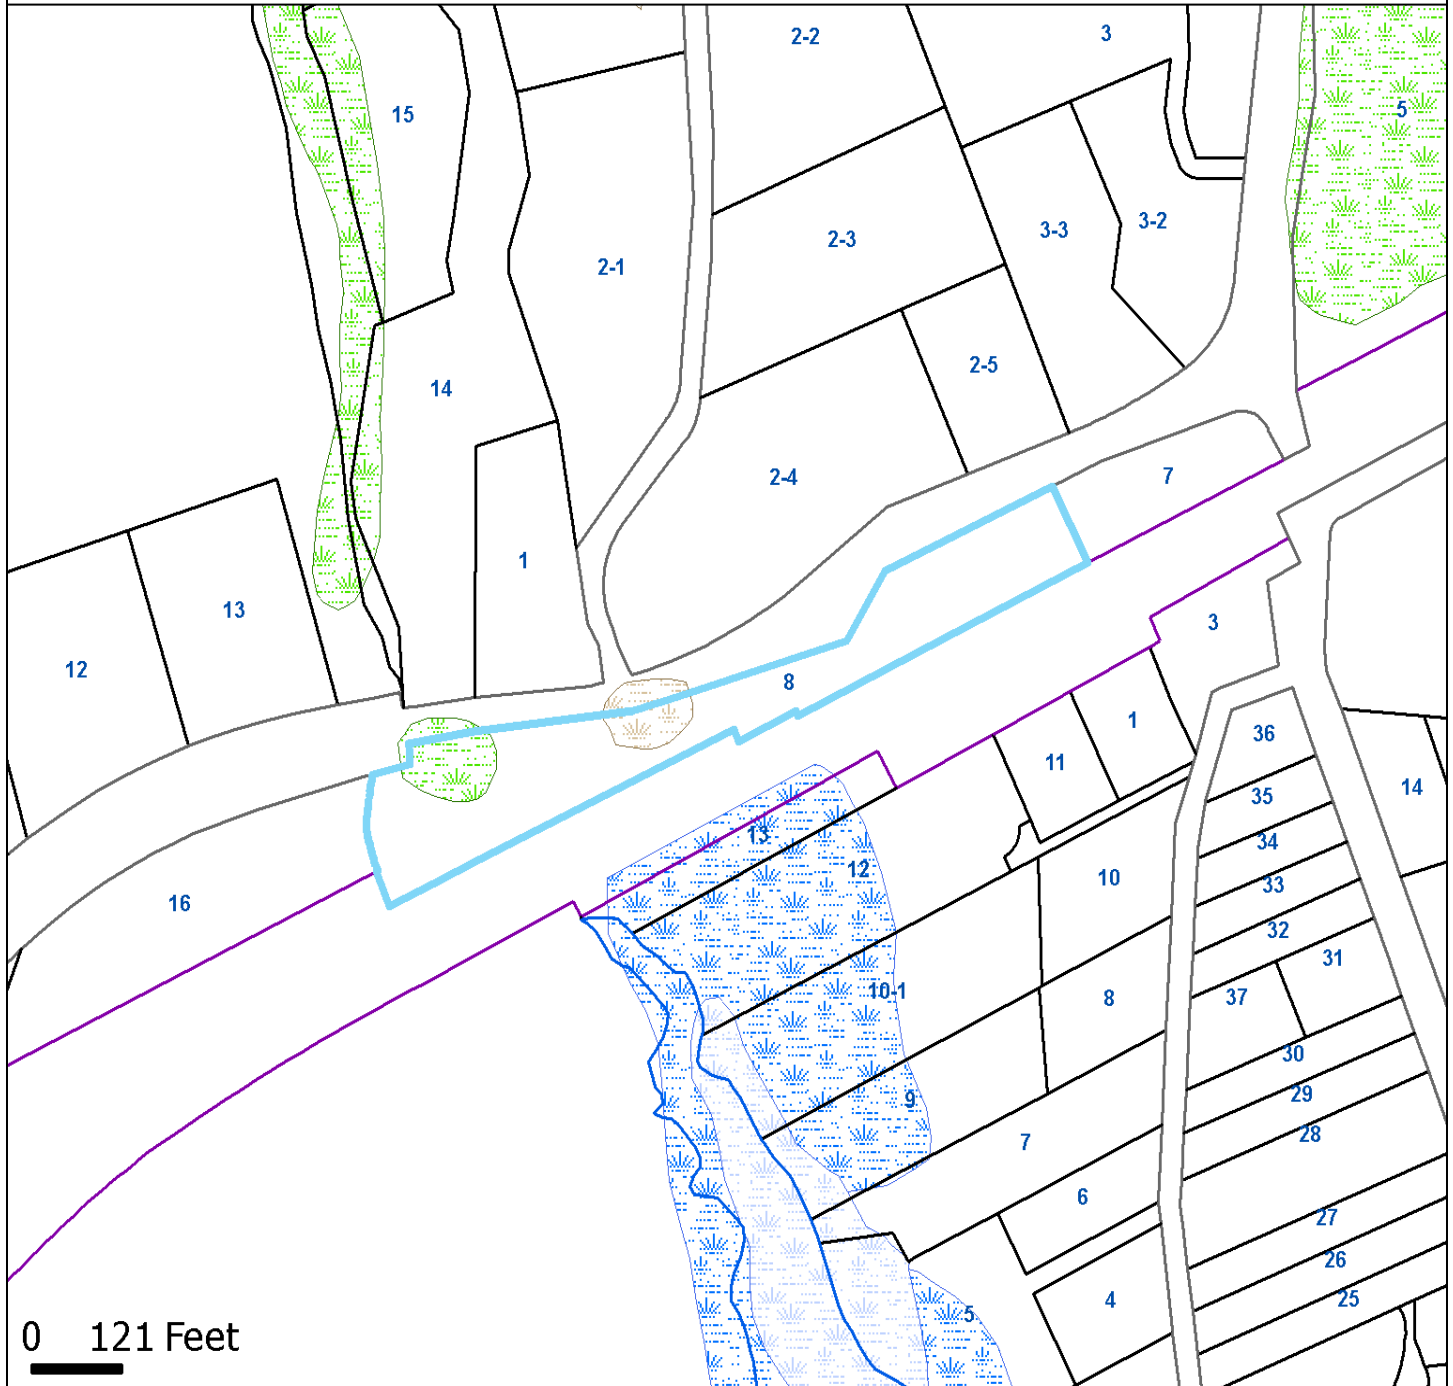

Printable Map

0 121 Feet

Property Information

Prop ID 10-8
Location 387 SHORE RD
Address 1
City, State Zip EAST LYME, CT 06333
Total Land 2.15 acres

MAP FOR REFERENCE ONLY
NOT A LEGAL DOCUMENT

The Town of Old Lyme makes no claims, no representations, and no warranties, expressed or implied, concerning the validity (expressed or implied), the reliability, or the accuracy of the GIS data and GIS data products furnished by the Town, including the implied validity of any uses of such data. The use of this data, in any such manner, shall not supercede any federal, state or local laws or regulations.