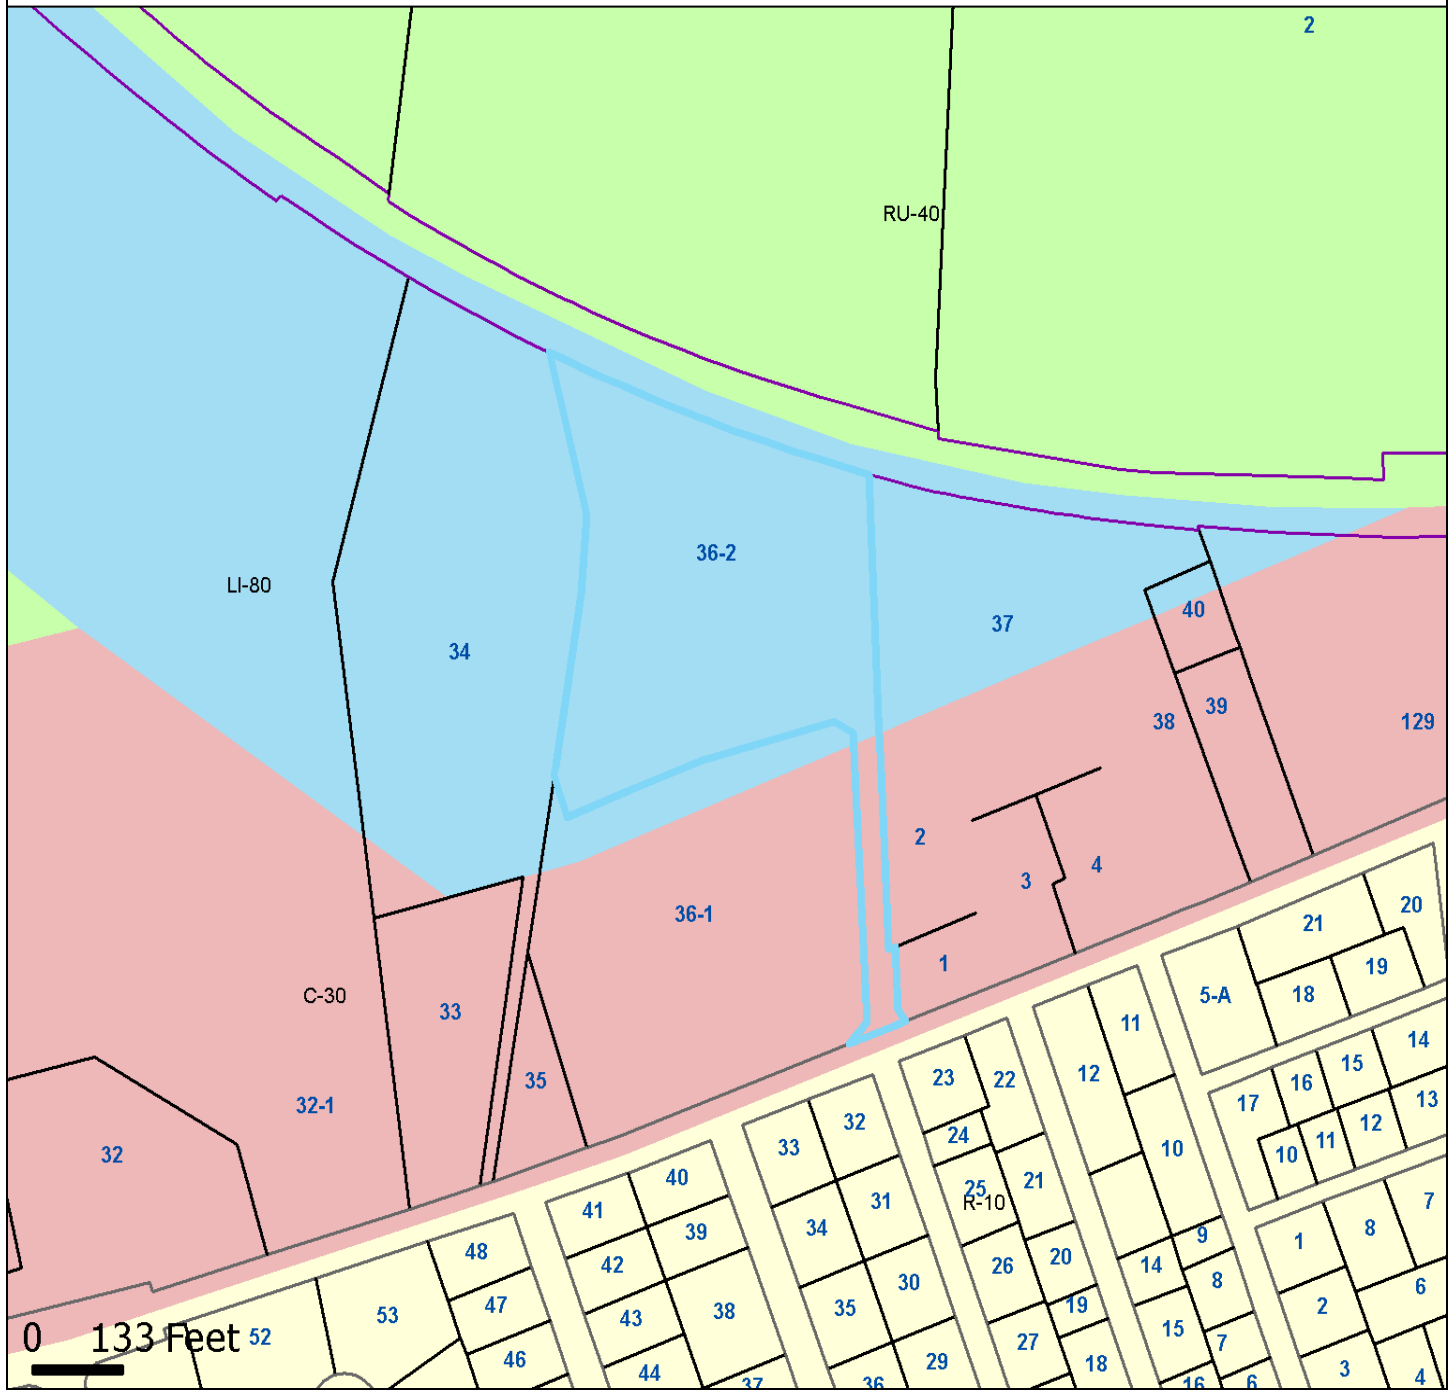

Printable Map

Property Information

Prop ID 8-36-2
Location 232 SHORE RD
Address 1
City, State Zip OLD LYME, CT 06371
Total Land 5 acres

MAP FOR REFERENCE ONLY
 NOT A LEGAL DOCUMENT

The Town of Old Lyme makes no claims, no representations, and no warranties, expressed or implied, concerning the validity (expressed or implied), the reliability, or the accuracy of the GIS data and GIS data products furnished by the Town, including the implied validity of any uses of such data. The use of this data, in any such manner, shall not supercede any federal, state or local laws or regulations.