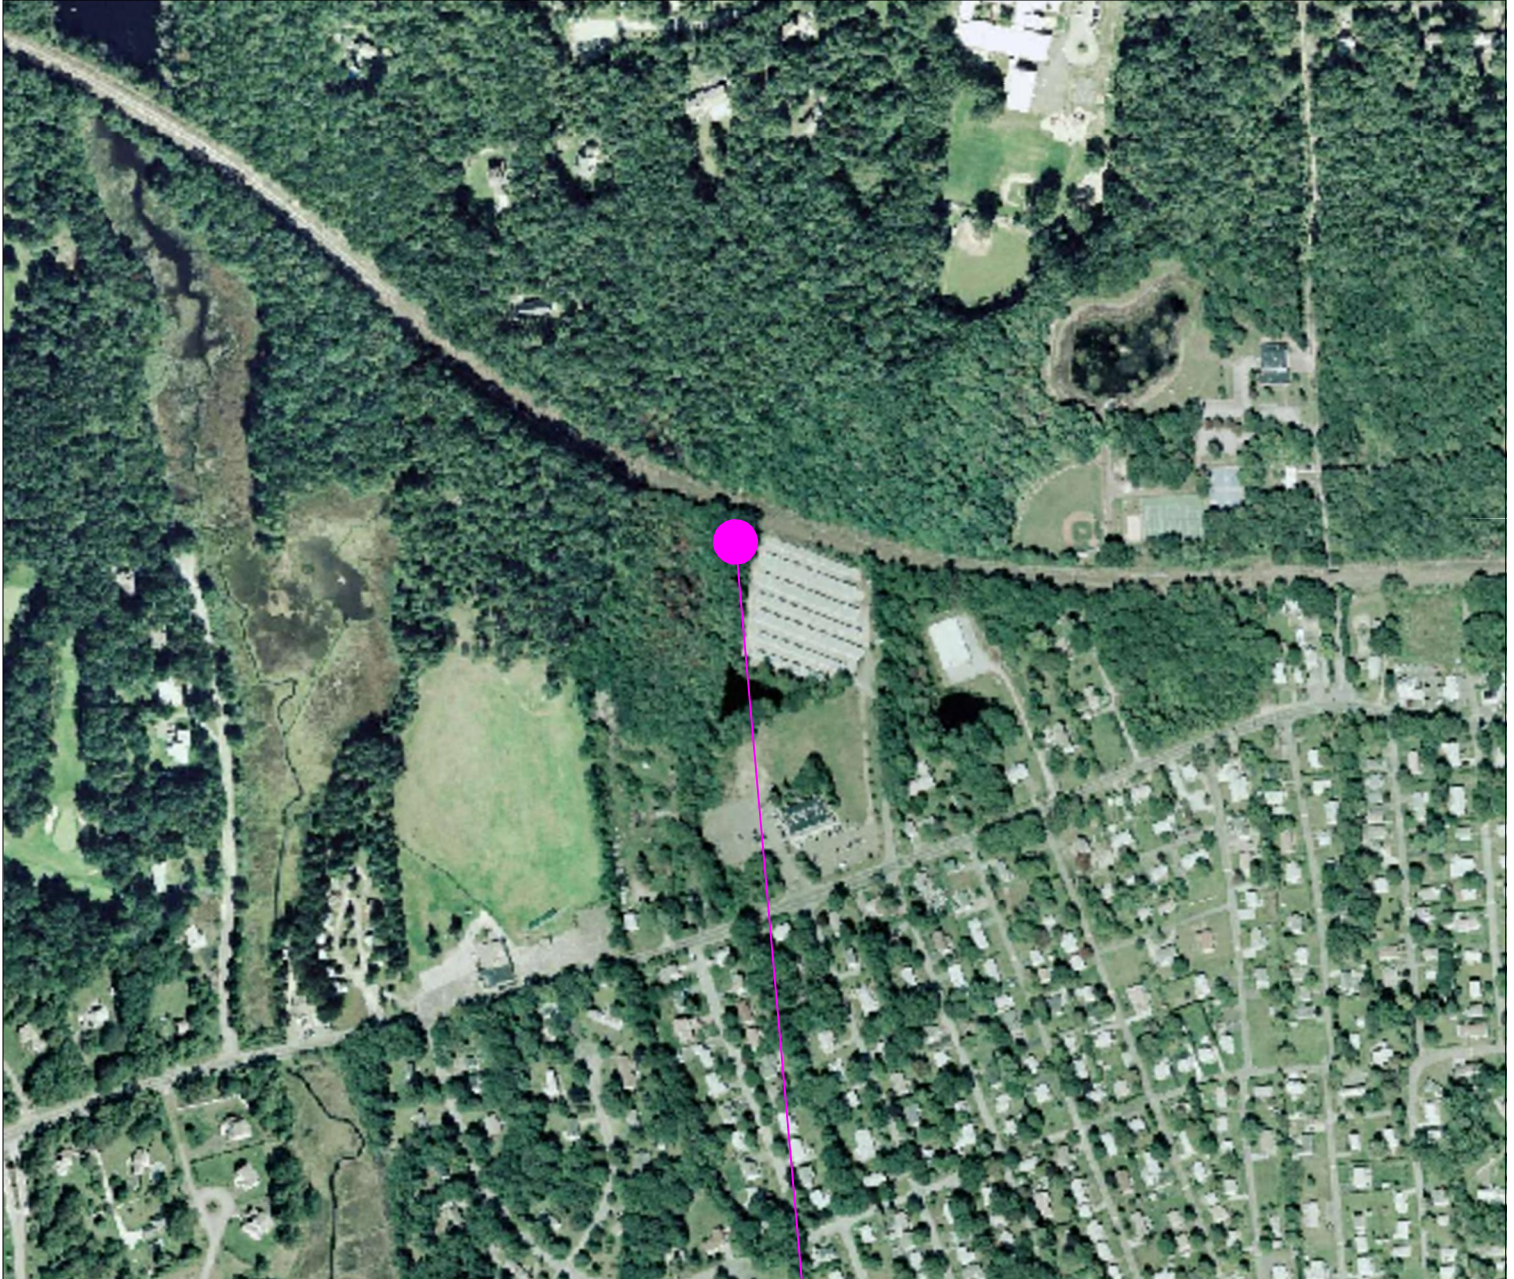

SCALE: 1" = 500'

DRAWN BY: RCB

35 GRIFFIN ROAD  
BLOOMFIELD, CT 06002  
OFFICE: (860)-692-7100

SOUTH SHORE LANDING  
232 SHORE ROAD  
OLD LYME, CT 06371-2086

DATE: 05/26/09

CHECKED BY: SMC

SITE

**AERIAL MAP**  
SCALE: 1" = 500'-0"