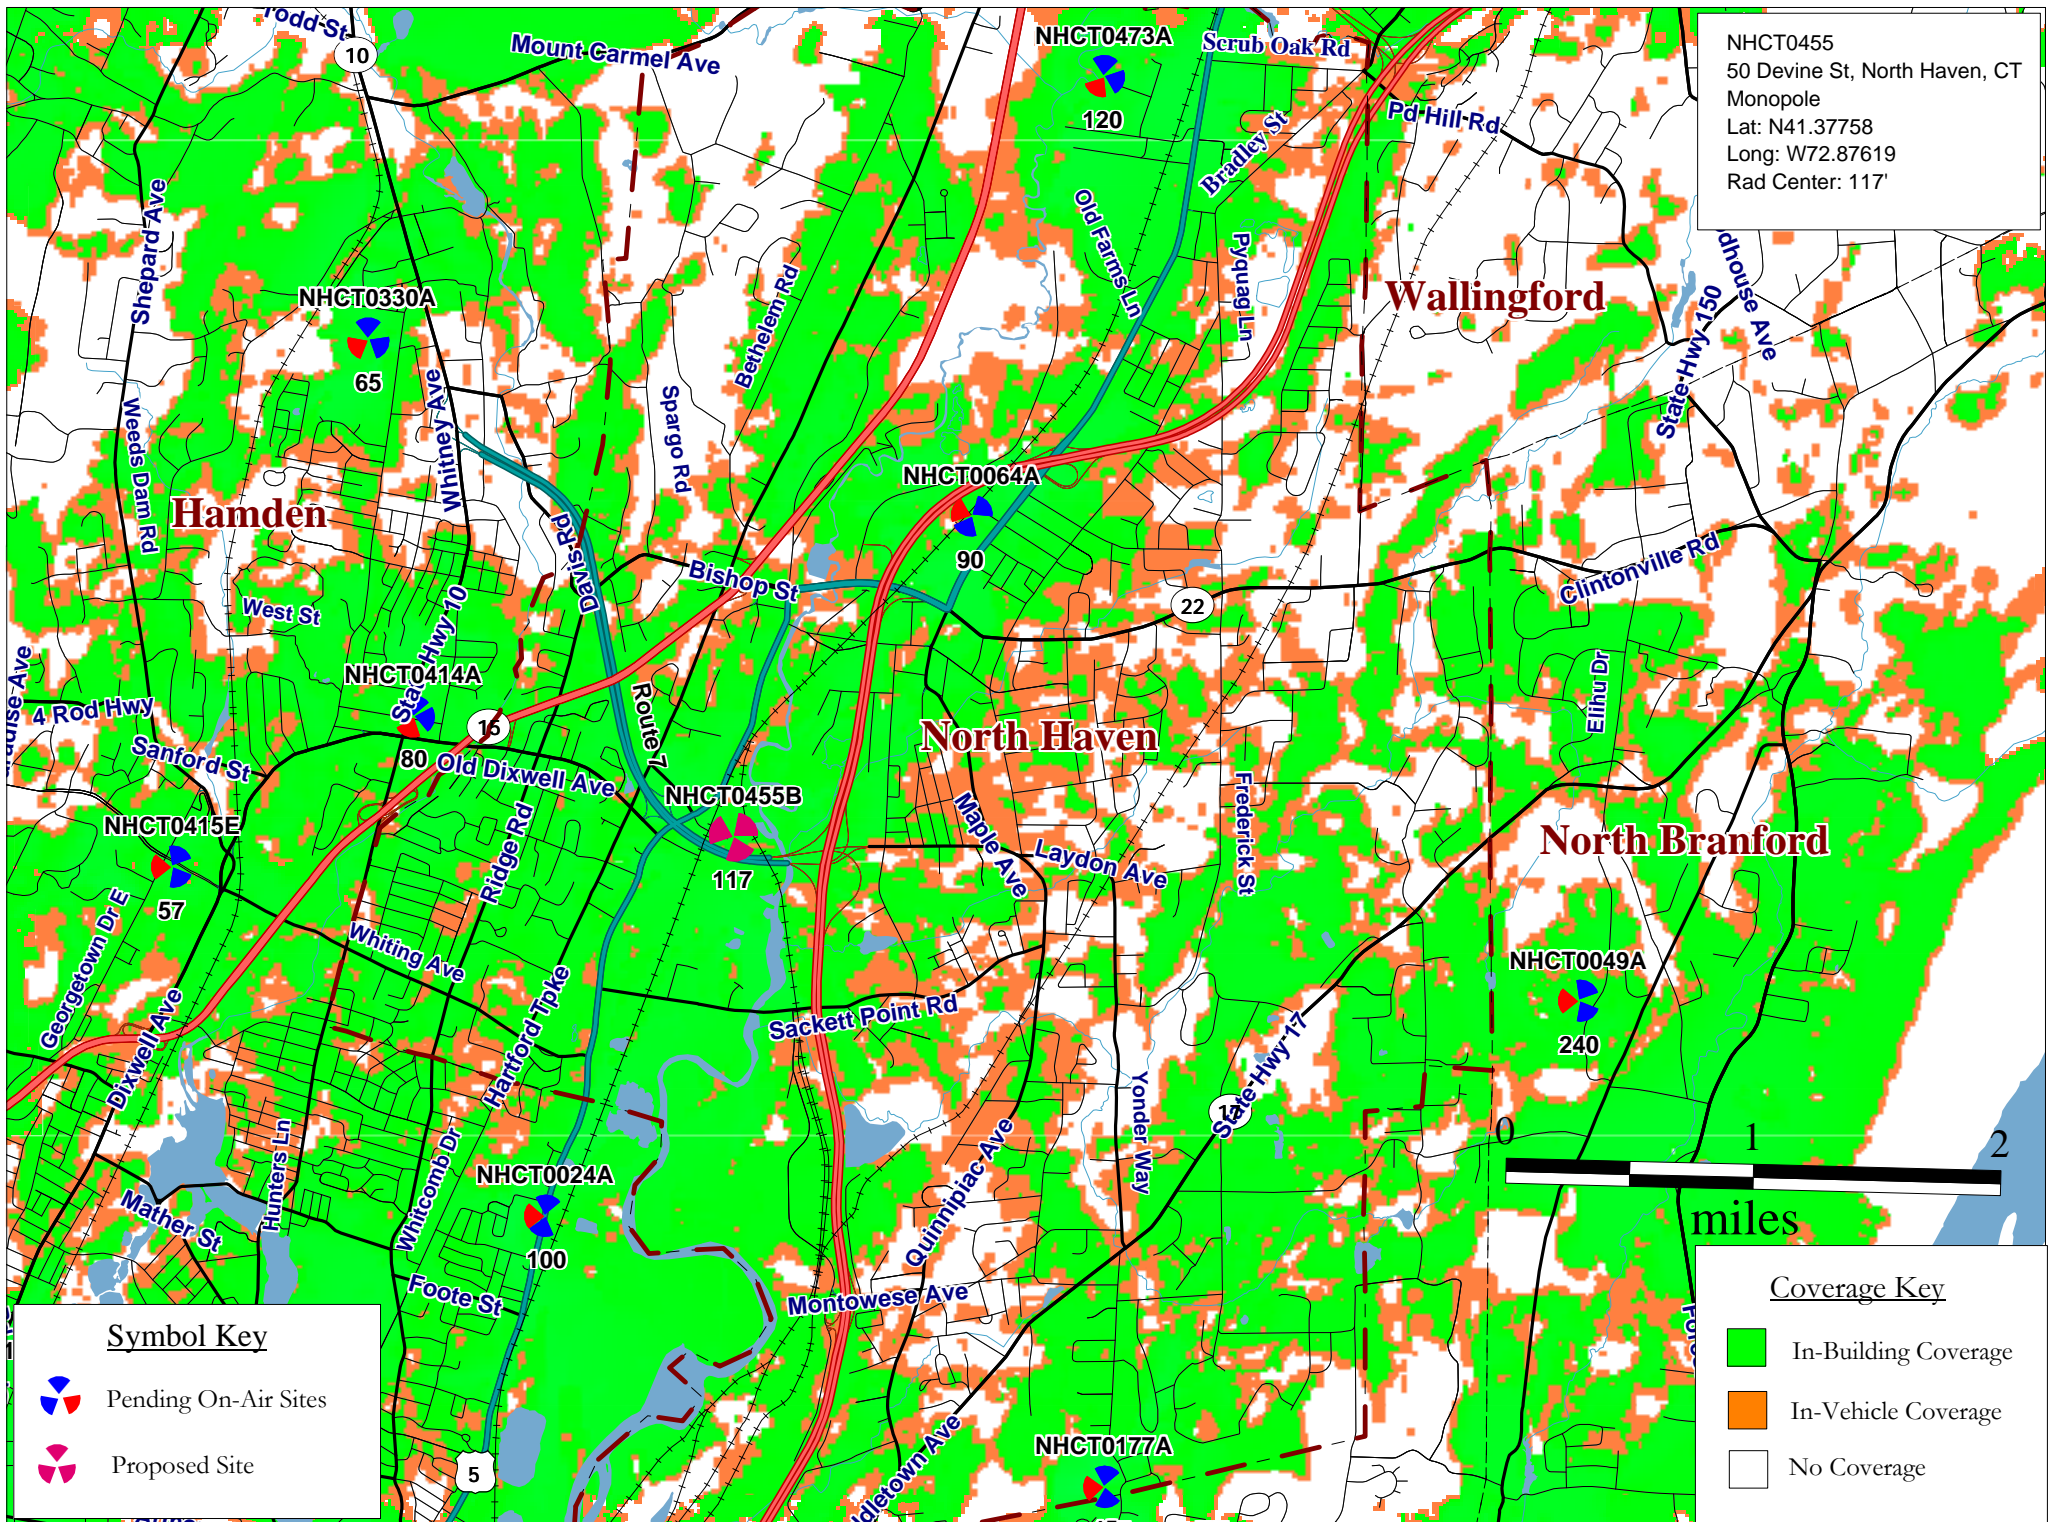

**Exhibit 3: North Haven - Pocket Network Design Coverage with Proposed Site (NHCT0455)**

NHCT0455  
 50 Devine St, North Haven, CT  
 Monopole  
 Lat: N41.37758  
 Long: W72.87619  
 Rad Center: 117'

**Symbol Key**

- Pending On-Air Sites
- Proposed Site

**Coverage Key**

- In-Building Coverage
- In-Vehicle Coverage
- No Coverage