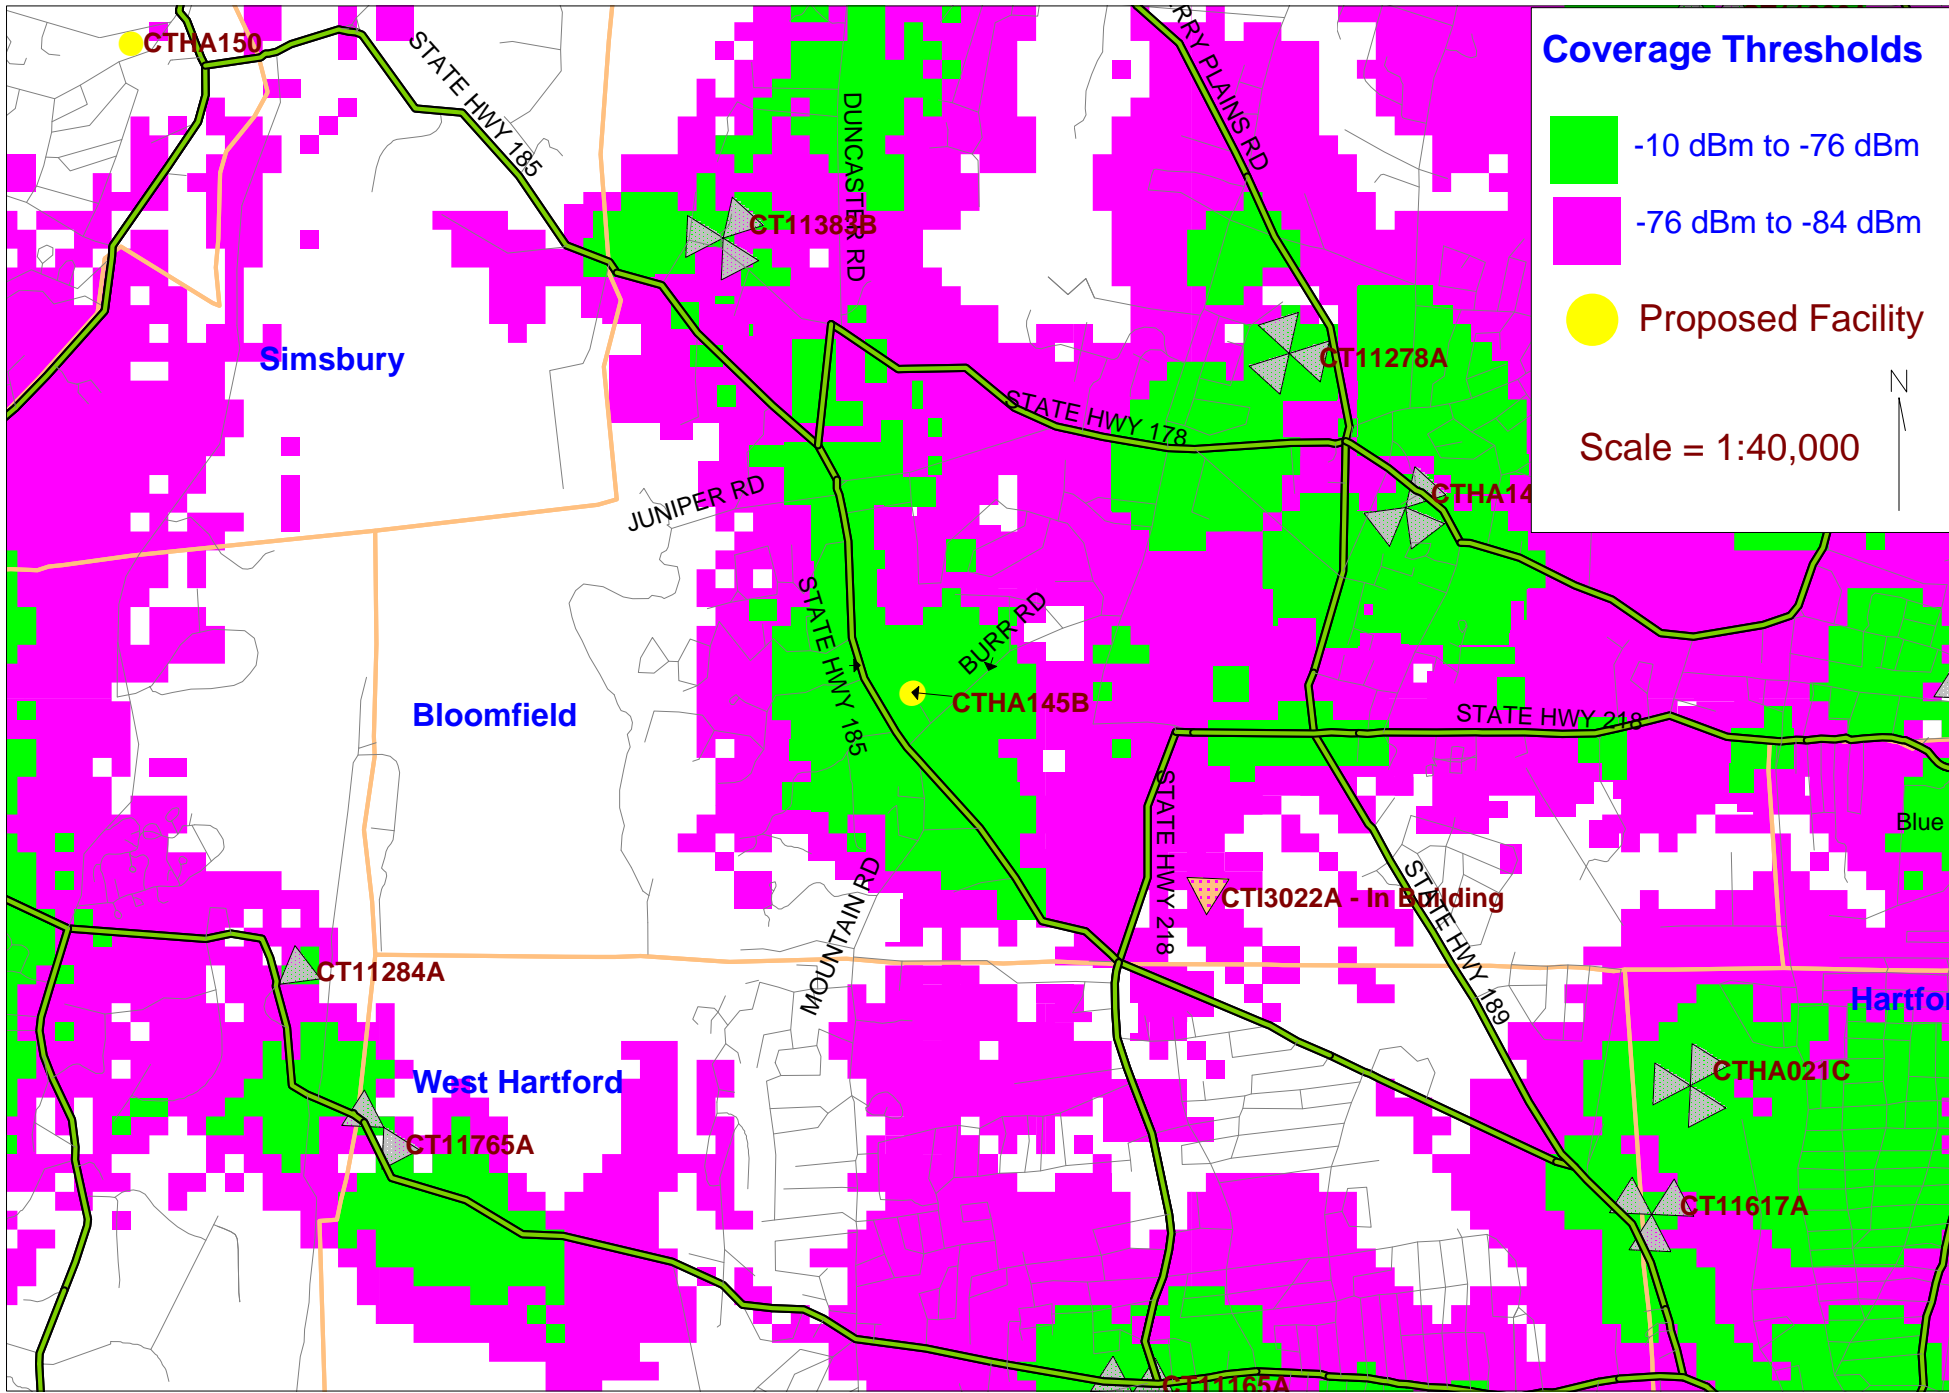

Existing T-Mobile On Air Coverage

Existing T-Mobile On Air Coverage With Proposed CTHA145B @ 127'