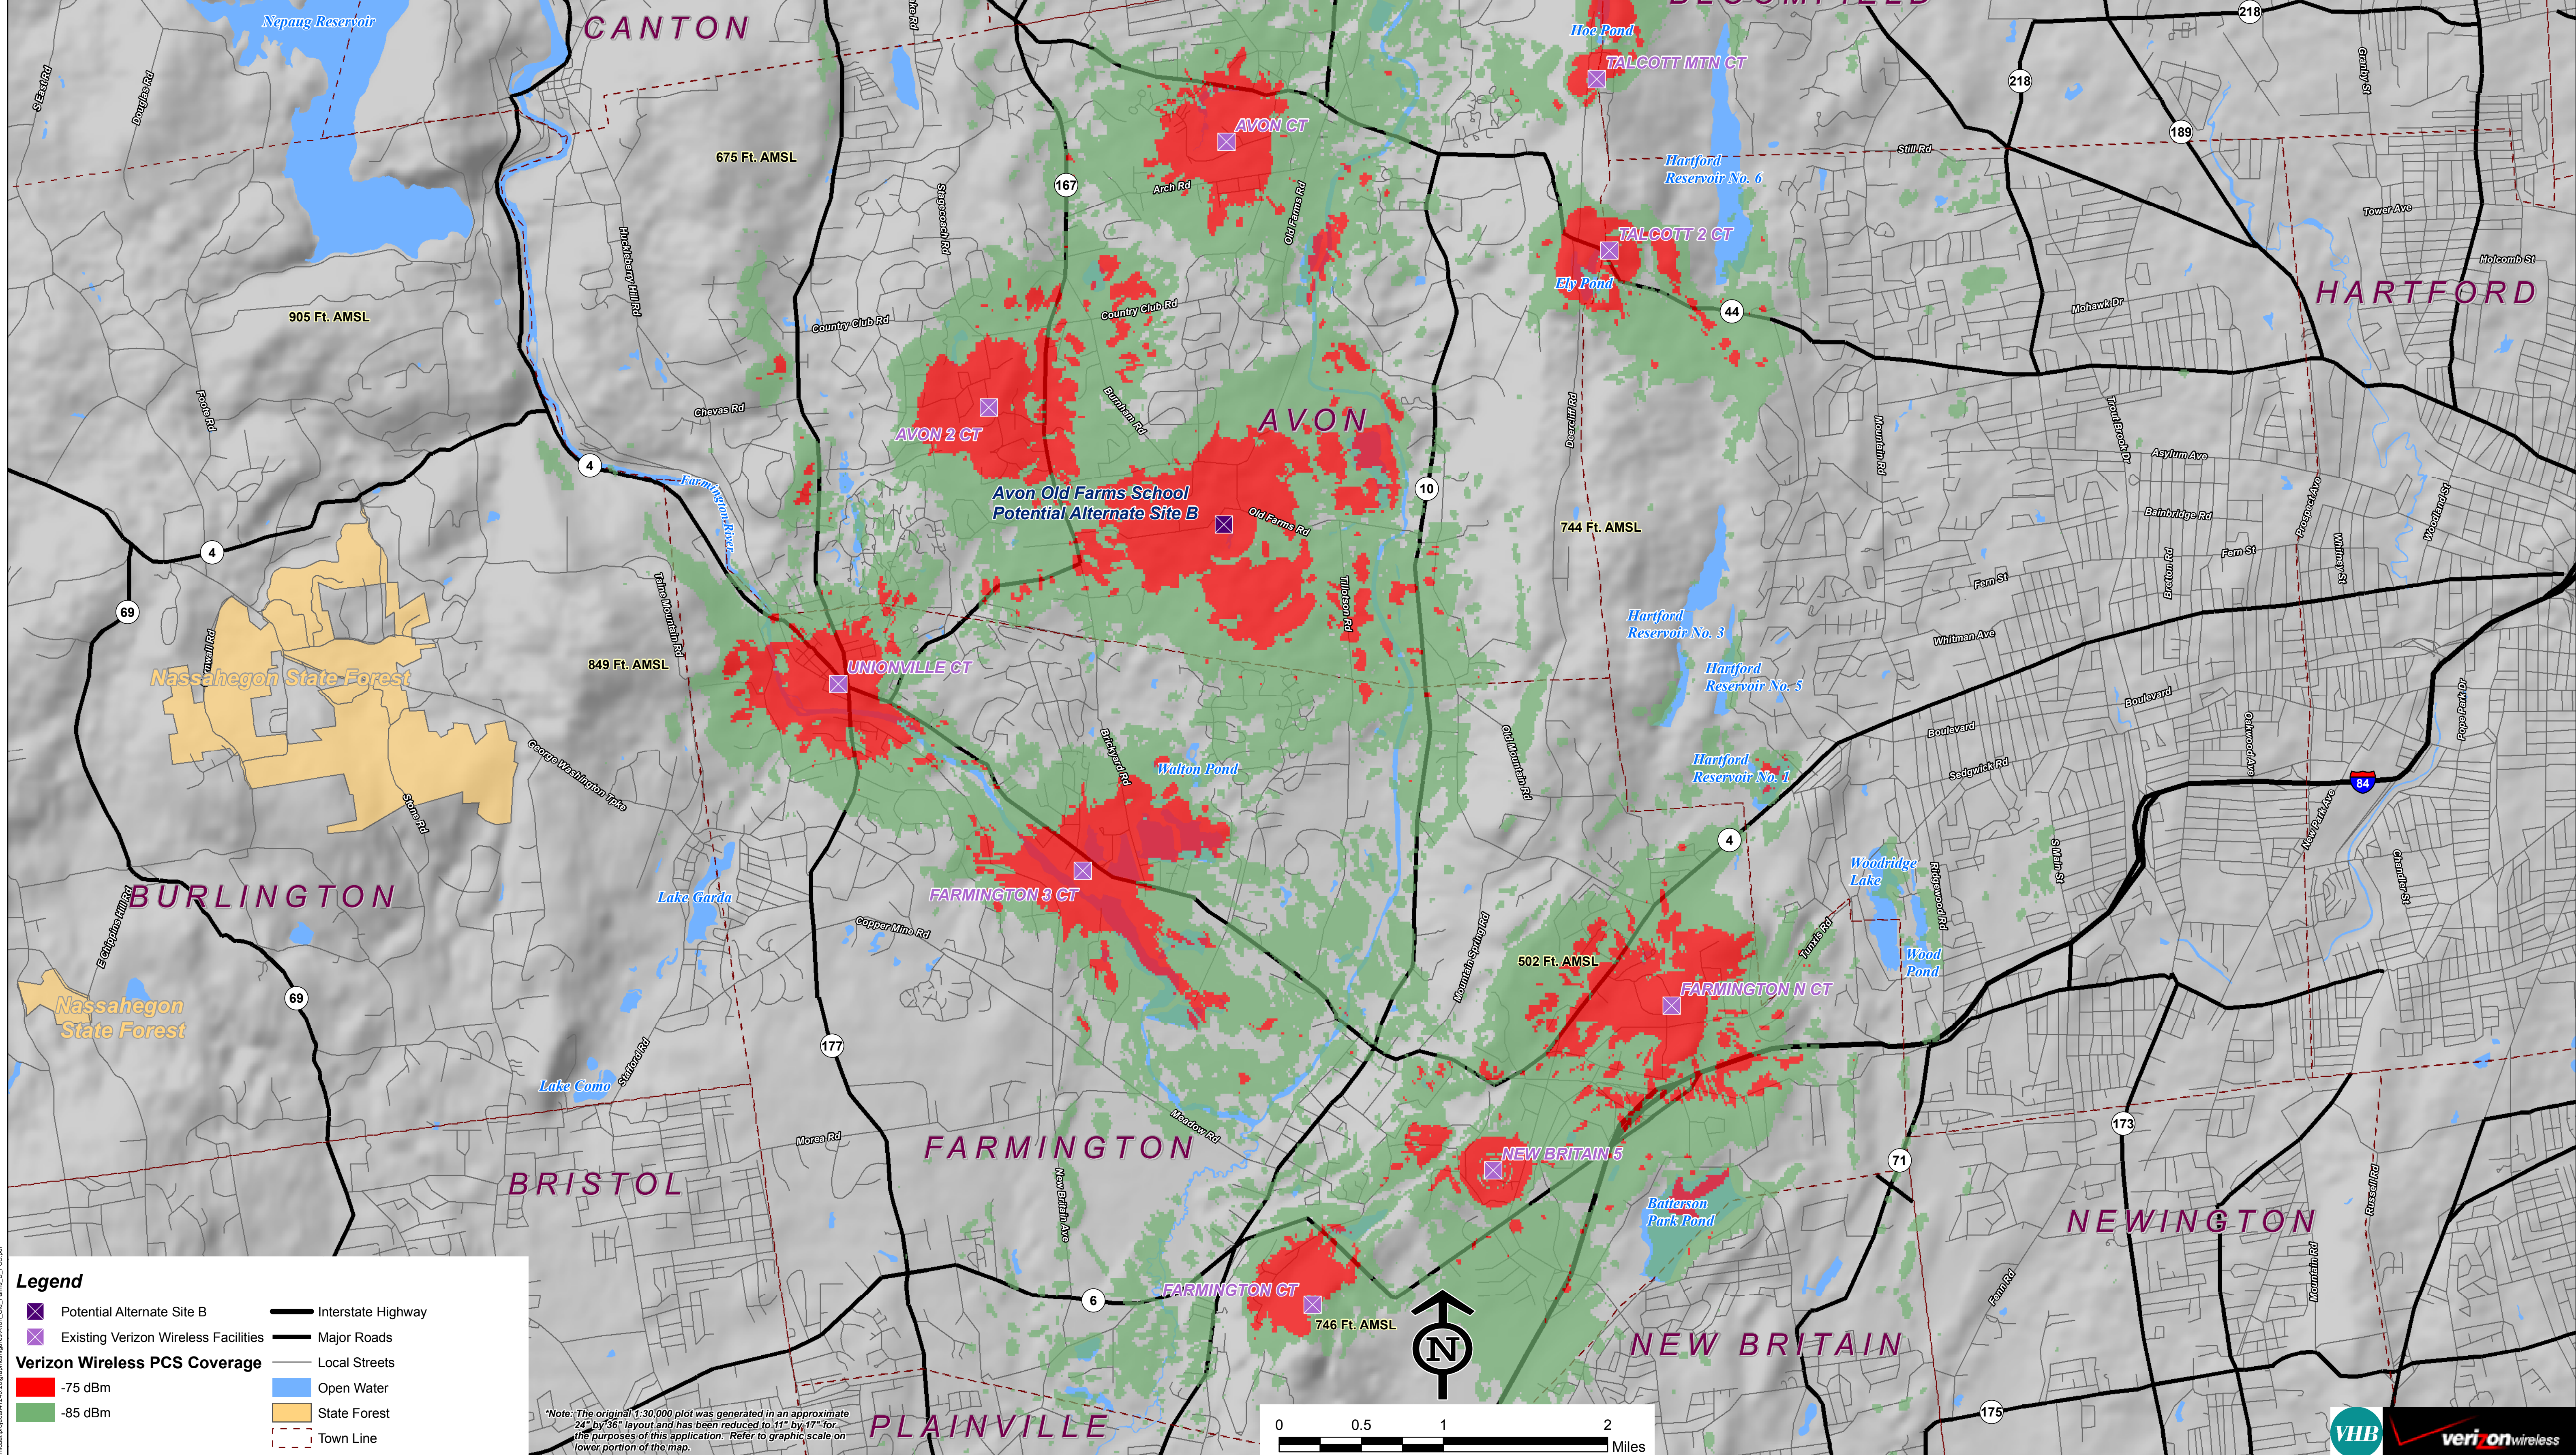

**Existing Verizon Wireless PCS Coverage
With Potential Avon Old Farms School
Alternate Site B At 199 Feet AGL
Farmington, CT and Surrounding Area
(*Map Scale is 1:30,000)**

Coverage Plot Assumes 55% Site Loading on Cellco System

Legend

- Potential Alternate Site B
- Existing Verizon Wireless Facilities
- -75 dBm
- -85 dBm
- Interstate Highway
- Major Roads
- Local Streets
- Open Water
- State Forest
- Town Line