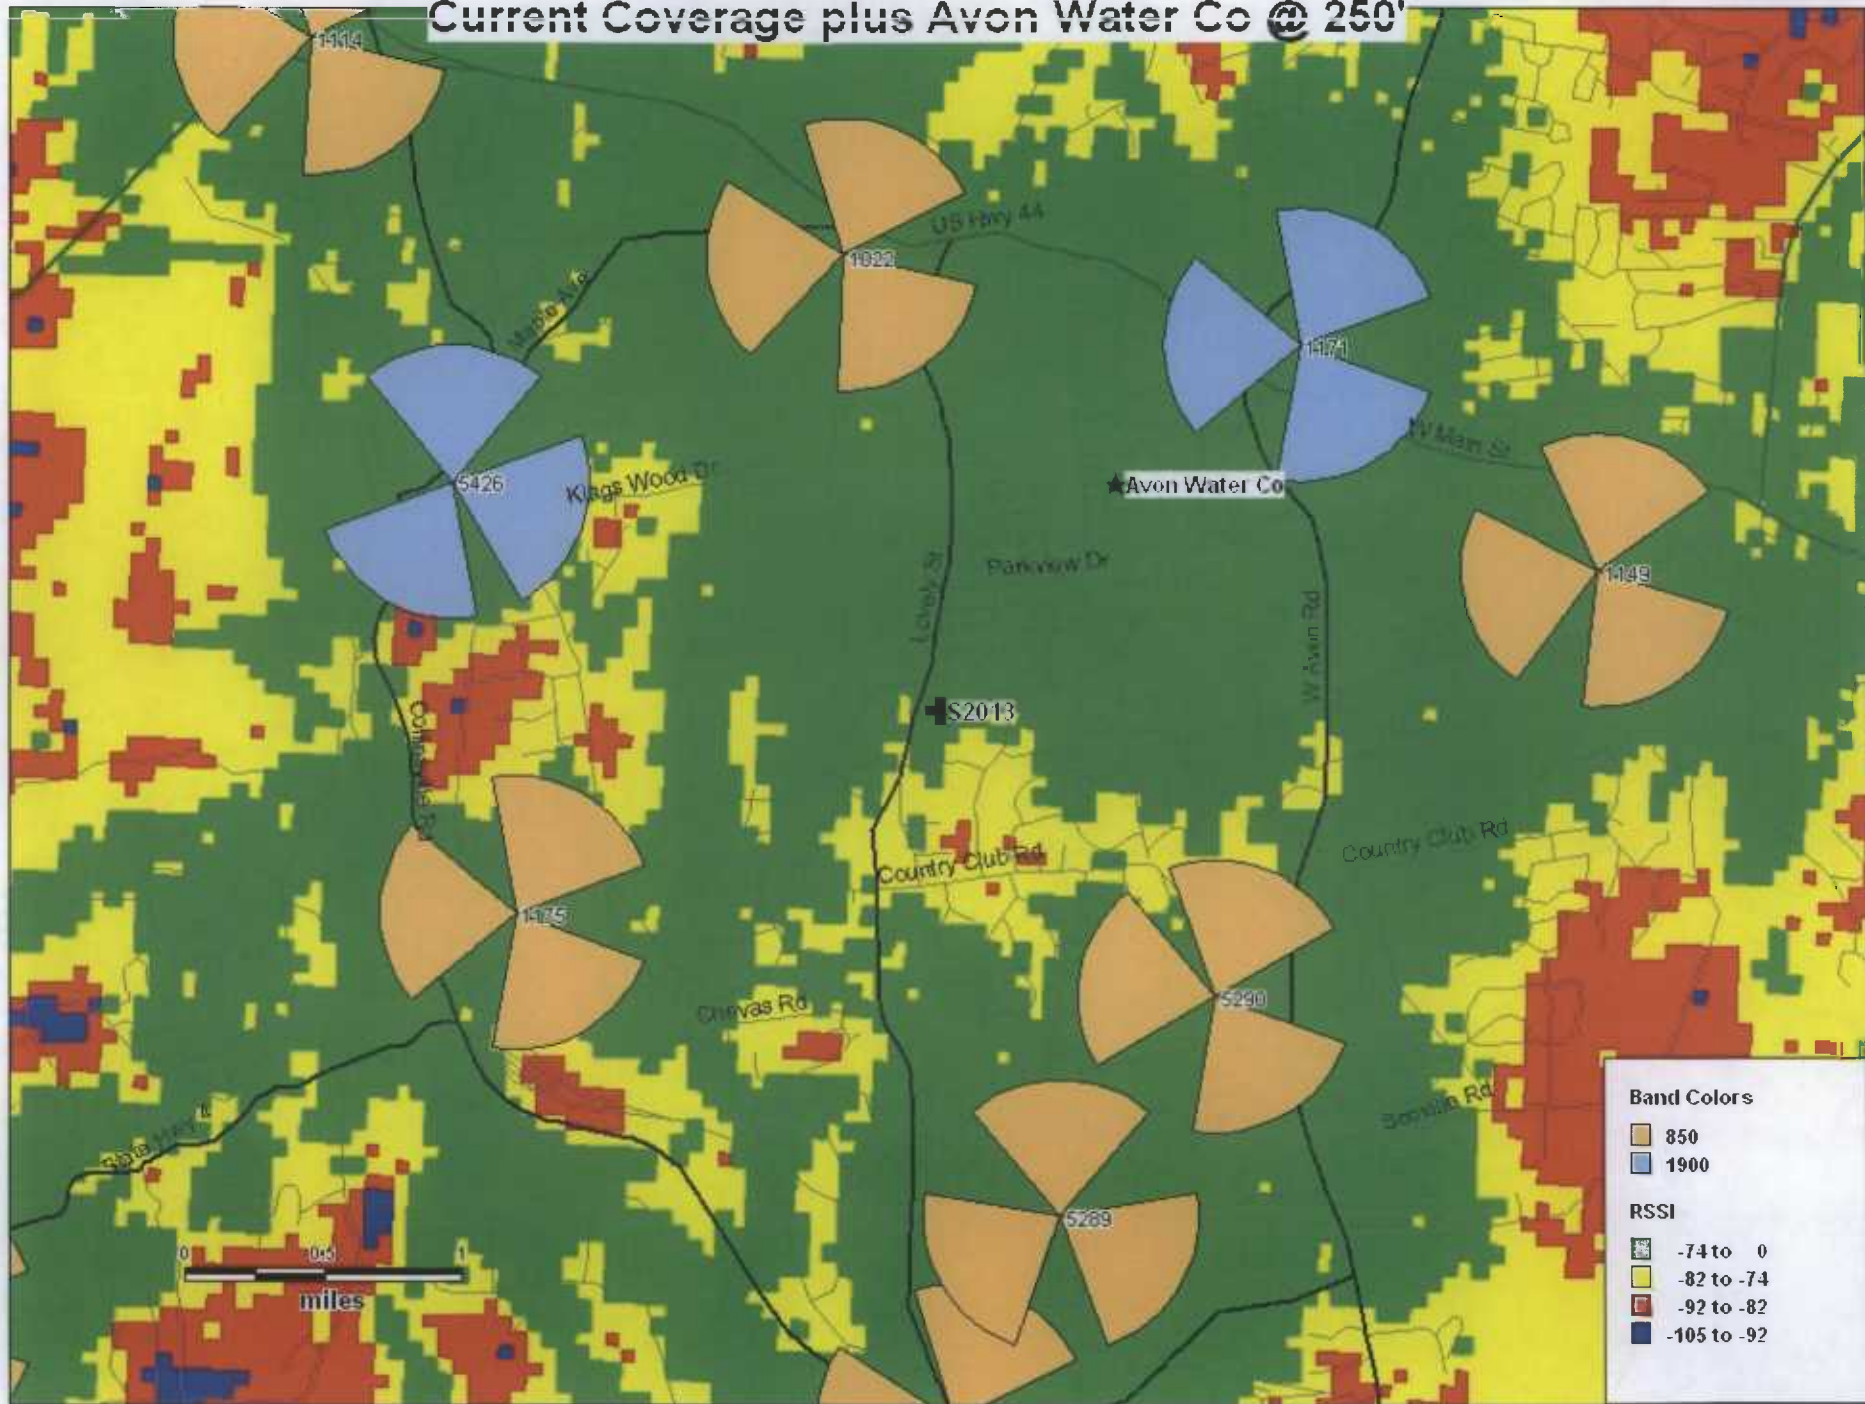

Current Coverage plus Avon Water Co @ 100'

Current Coverage plus Avon Water Co @ 130'

Current Coverage plus Avon Water Co @ 150'

Current Coverage plus Avon Water Co @ 170'

Current Coverage plus Avon Water Co @ 195'

Current Coverage plus Avon Water Co @ 250'

Public Safety

PUBLIC SAFETY

Avon is well-protected by police, fire and emergency management agencies.

911

FOR ALL EMERGENCY CALLS: POLICE, FIRE, MEDICAL

Routine Police Calls (860) 409-4200

For announcements on weather warnings and closings, tune to WTIC AM 1080.

Emergency shelters are located in the Avon public schools.

Avon High School	510 West Avon Road
Avon Middle School	375 West Avon Road
Pine Grove School	151 Scoville Road
Roaring Brook School	30 Old Wheeler Lane
Thompson Brook School	150 Thompson Road

**From Access Drive & Brian Rd.
Looking West**

#31 BRIAN LA.