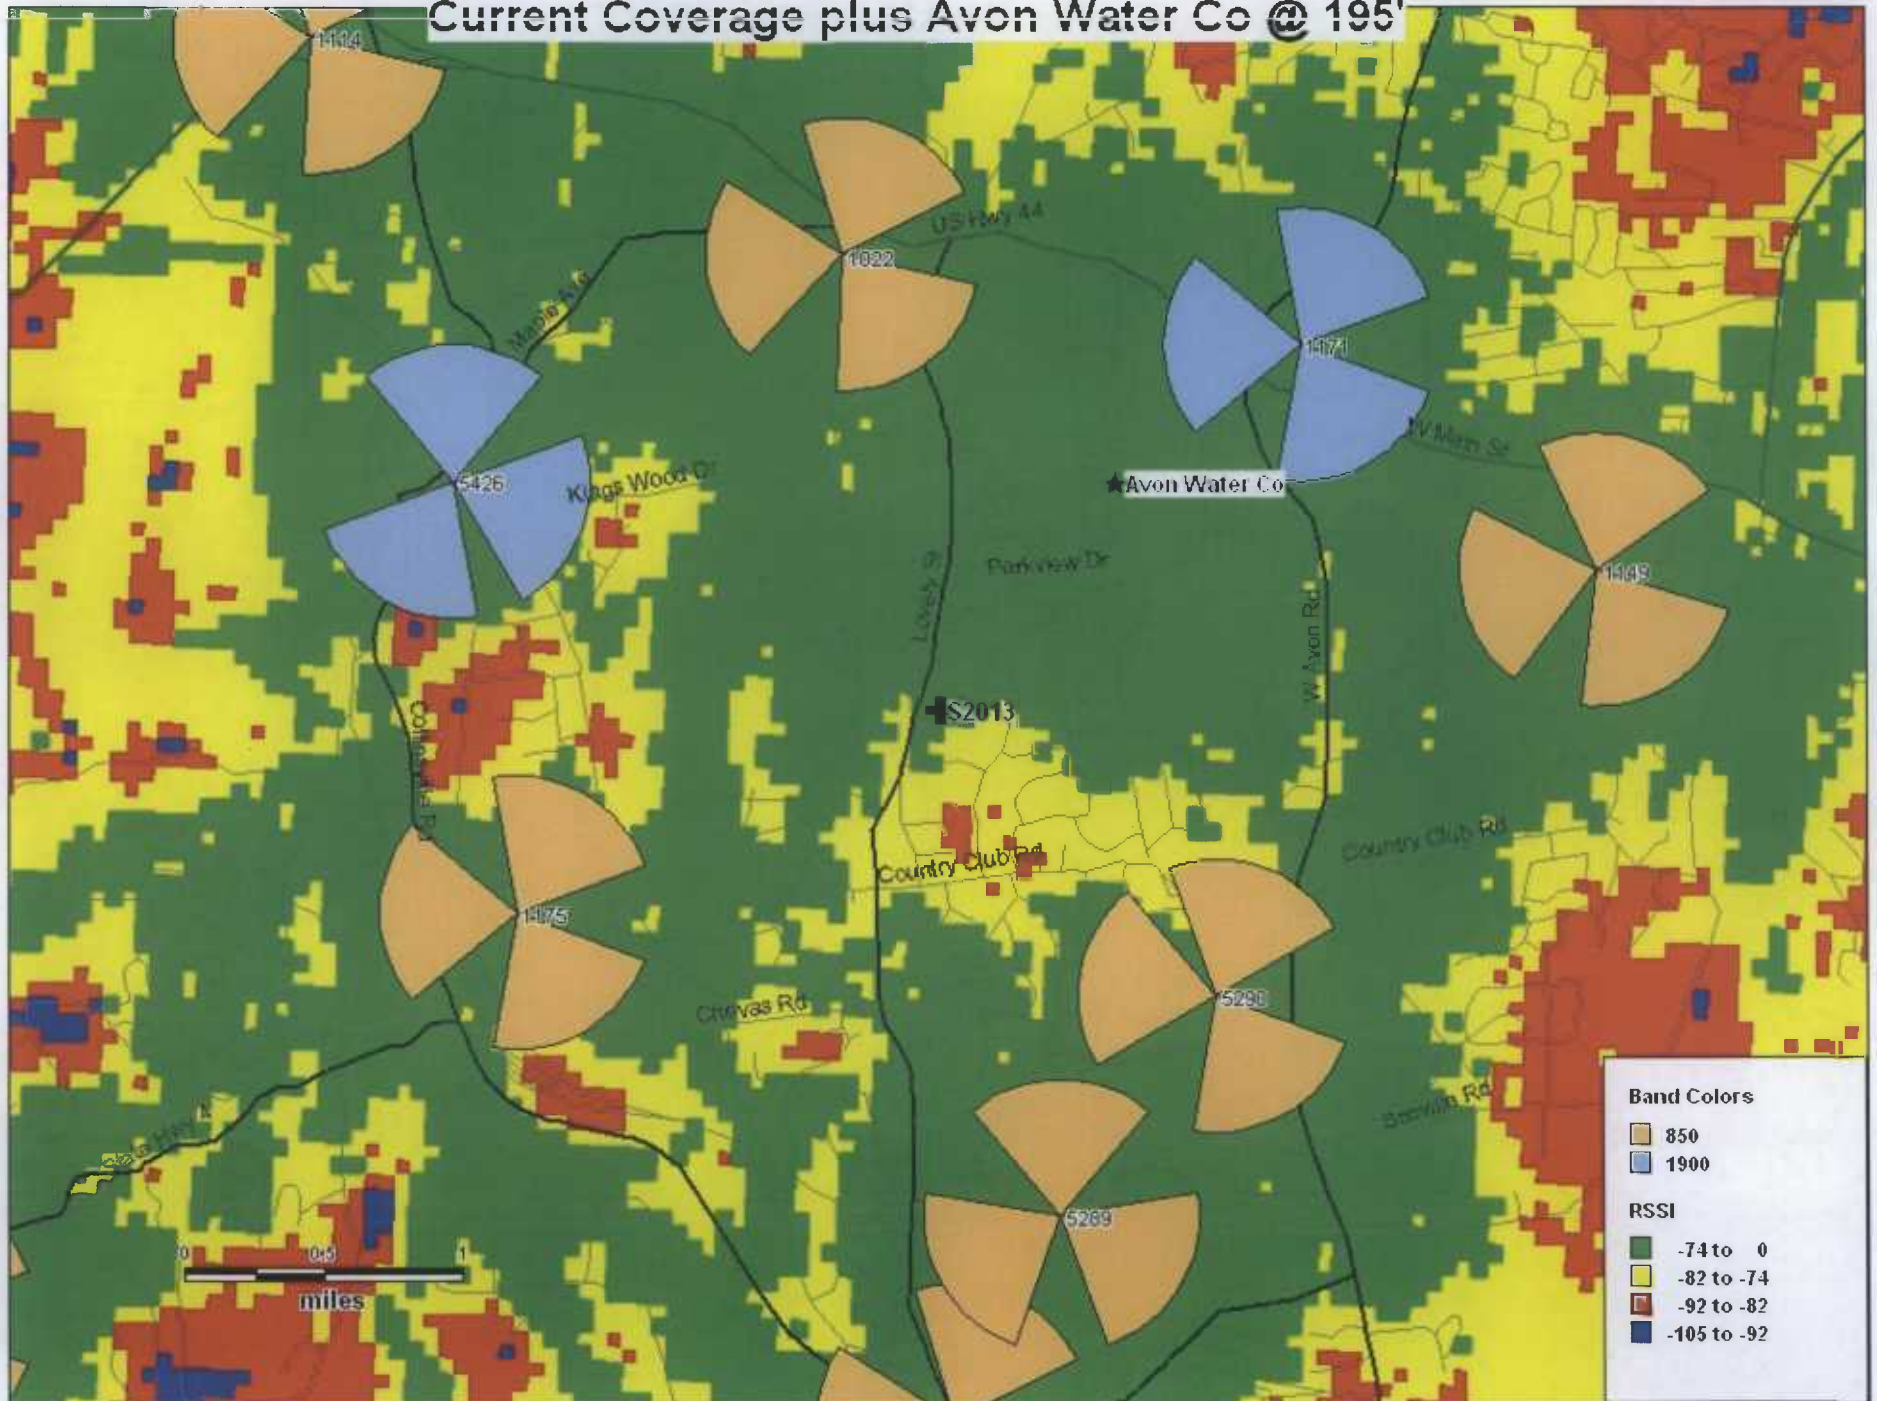

Current Coverage plus Avon Water Co @ 100'

Current Coverage plus Avon Water Co @ 130'

Current Coverage plus Avon Water Co @ 150'

Current Coverage plus Avon Water Co @ 170'

Current Coverage plus Avon Water Co @ 195'

Current Coverage plus Avon Water Co @ 250'

Public Safety

PUBLIC SAFETY

Avon is well-protected by police, fire and emergency management agencies.

911

FOR ALL EMERGENCY CALLS: POLICE, FIRE, MEDICAL

Routine Police Calls (860) 409-4200

For announcements on weather warnings and closings, tune to WTIC AM 1080.

Emergency shelters are located in the Avon public schools.

Avon High School	510 West Avon Road
Avon Middle School	375 West Avon Road
Pine Grove School	151 Scoville Road
Roaring Brook School	30 Old Wheeler Lane
Thompson Brook School	150 Thompson Road