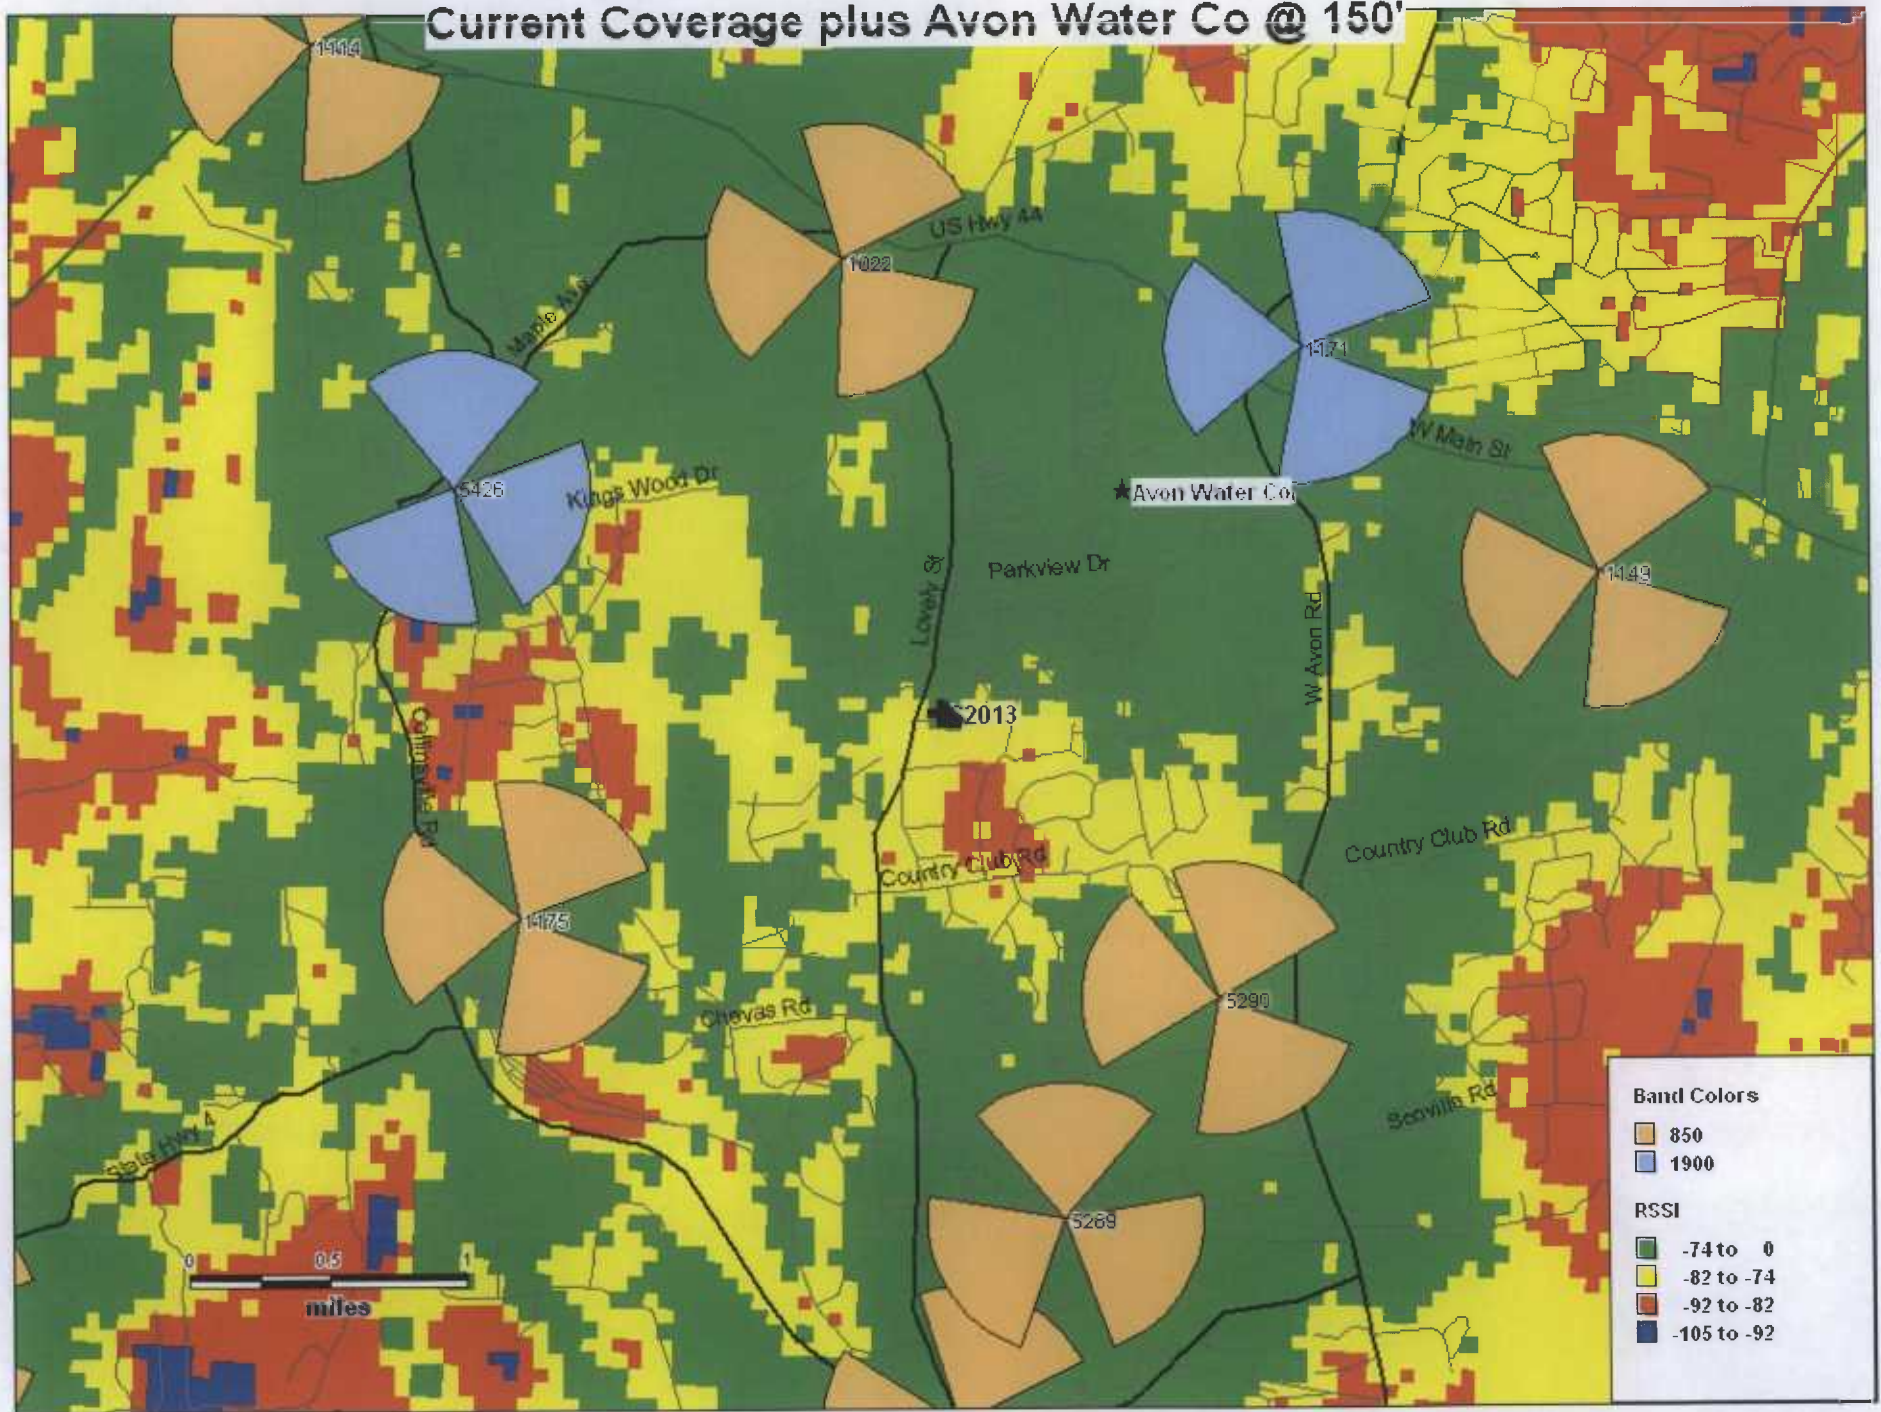

Current Coverage plus Avon Water Co @ 100'

Current Coverage plus Avon Water Co @ 130'

Current Coverage plus Avon Water Co @ 150'

Current Coverage plus Avon Water Co @ 170'

Current Coverage plus Avon Water Co @ 195'

For announcements on weather warnings and closings, tune to WTIC AM 1080.

Emergency shelters are located in the Avon public schools.

Avon High School	510 West Avon Road
Avon Middle School	375 West Avon Road
Pine Grove School	151 Scoville Road
Roaring Brook School	30 Old Wheeler Lane
Thompson Brook School	150 Thompson Road