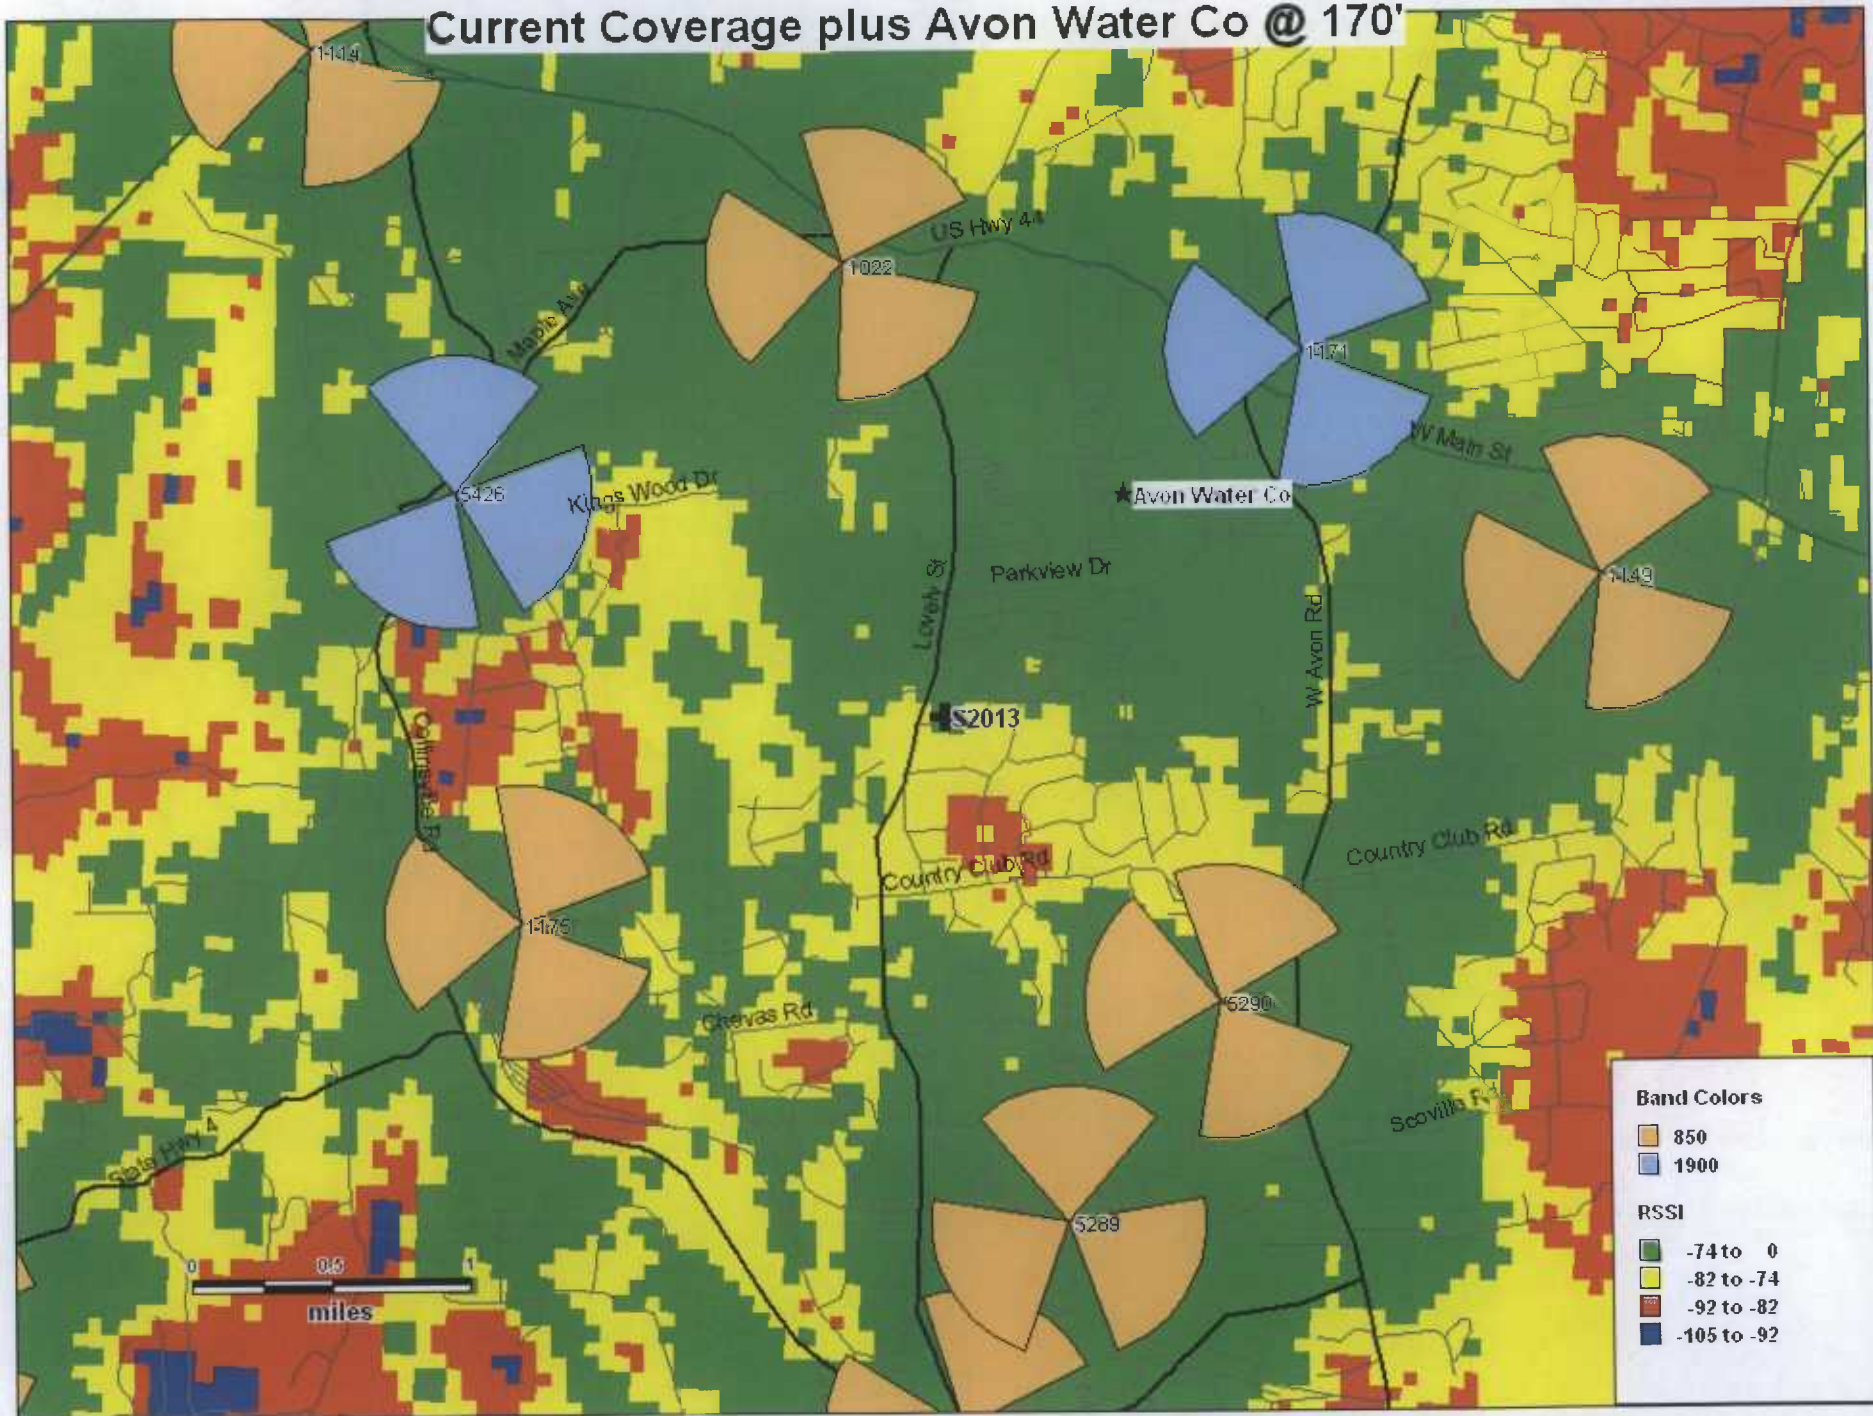

Current Coverage plus Avon Water Co @ 100'

Current Coverage plus Avon Water Co @ 130'

Current Coverage plus Avon Water Co @ 150'

Current Coverage plus Avon Water Co @ 170'

Current Coverage plus Avon Water Co @ 195'

For announcements on weather warnings and closings, tune to WTIC AM 1080.

Emergency shelters are located in the Avon public schools.

Avon High School	510 West Avon Road
Avon Middle School	375 West Avon Road
Pine Grove School	151 Scoville Road
Roaring Brook School	30 Old Wheeler Lane
Thompson Brook School	150 Thompson Road