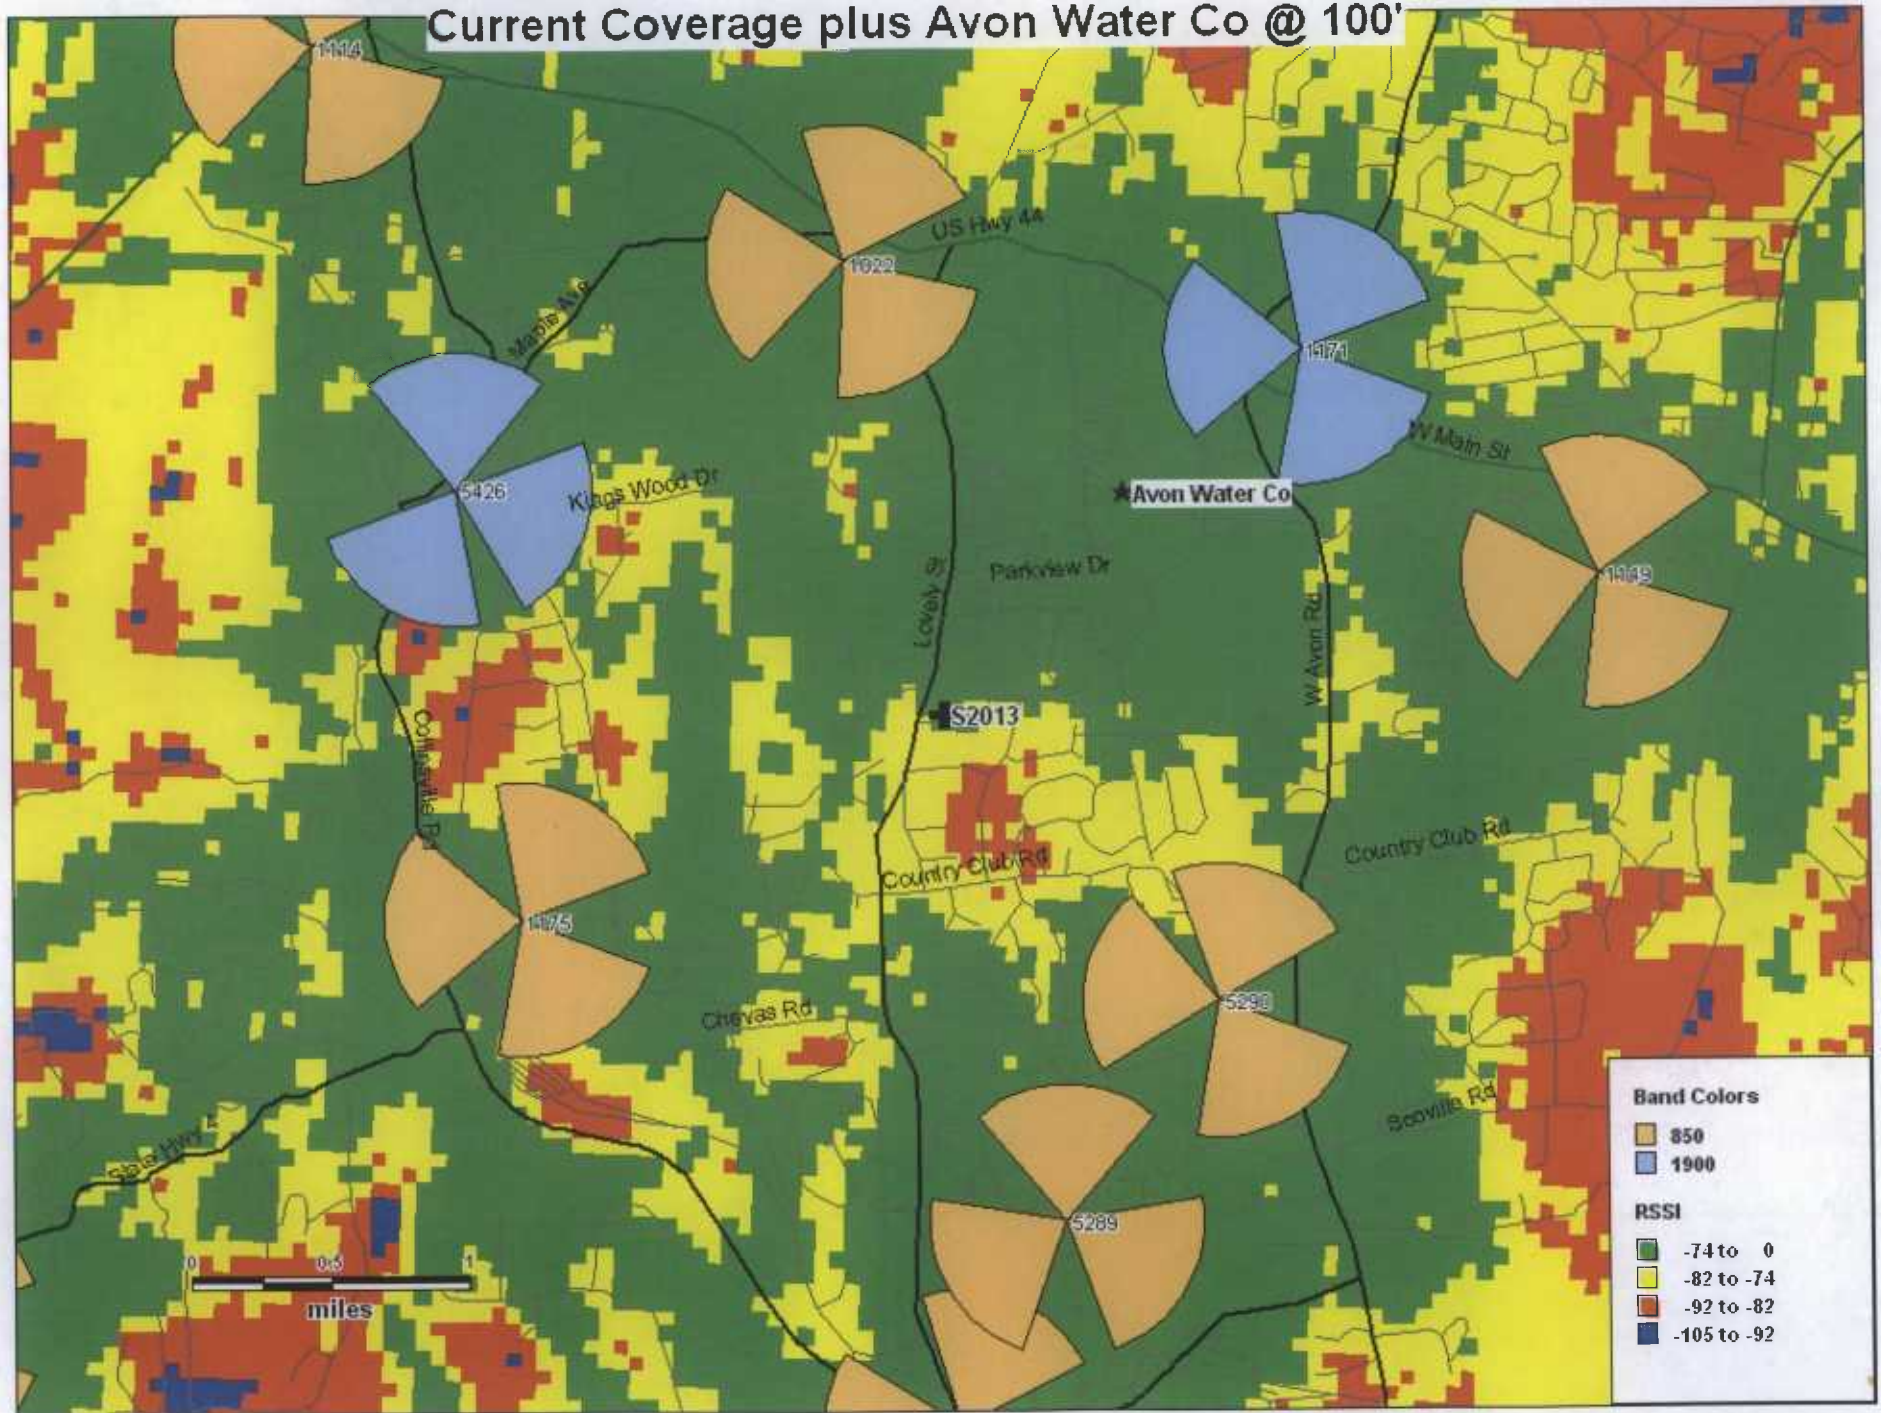

Current Coverage plus Avon Water Co @ 100'

Current Coverage plus Avon Water Co @ 130'

Current Coverage plus Avon Water Co @ 150'

Current Coverage plus Avon Water Co @ 170'

Current Coverage plus Avon Water Co @ 195'

For announcements on weather warnings and closings, tune to WTIC AM 1080.

Emergency shelters are located in the Avon public schools.

Avon High School	510 West Avon Road
Avon Middle School	375 West Avon Road
Pine Grove School	151 Scoville Road
Roaring Brook School	30 Old Wheeler Lane
Thompson Brook School	150 Thompson Road