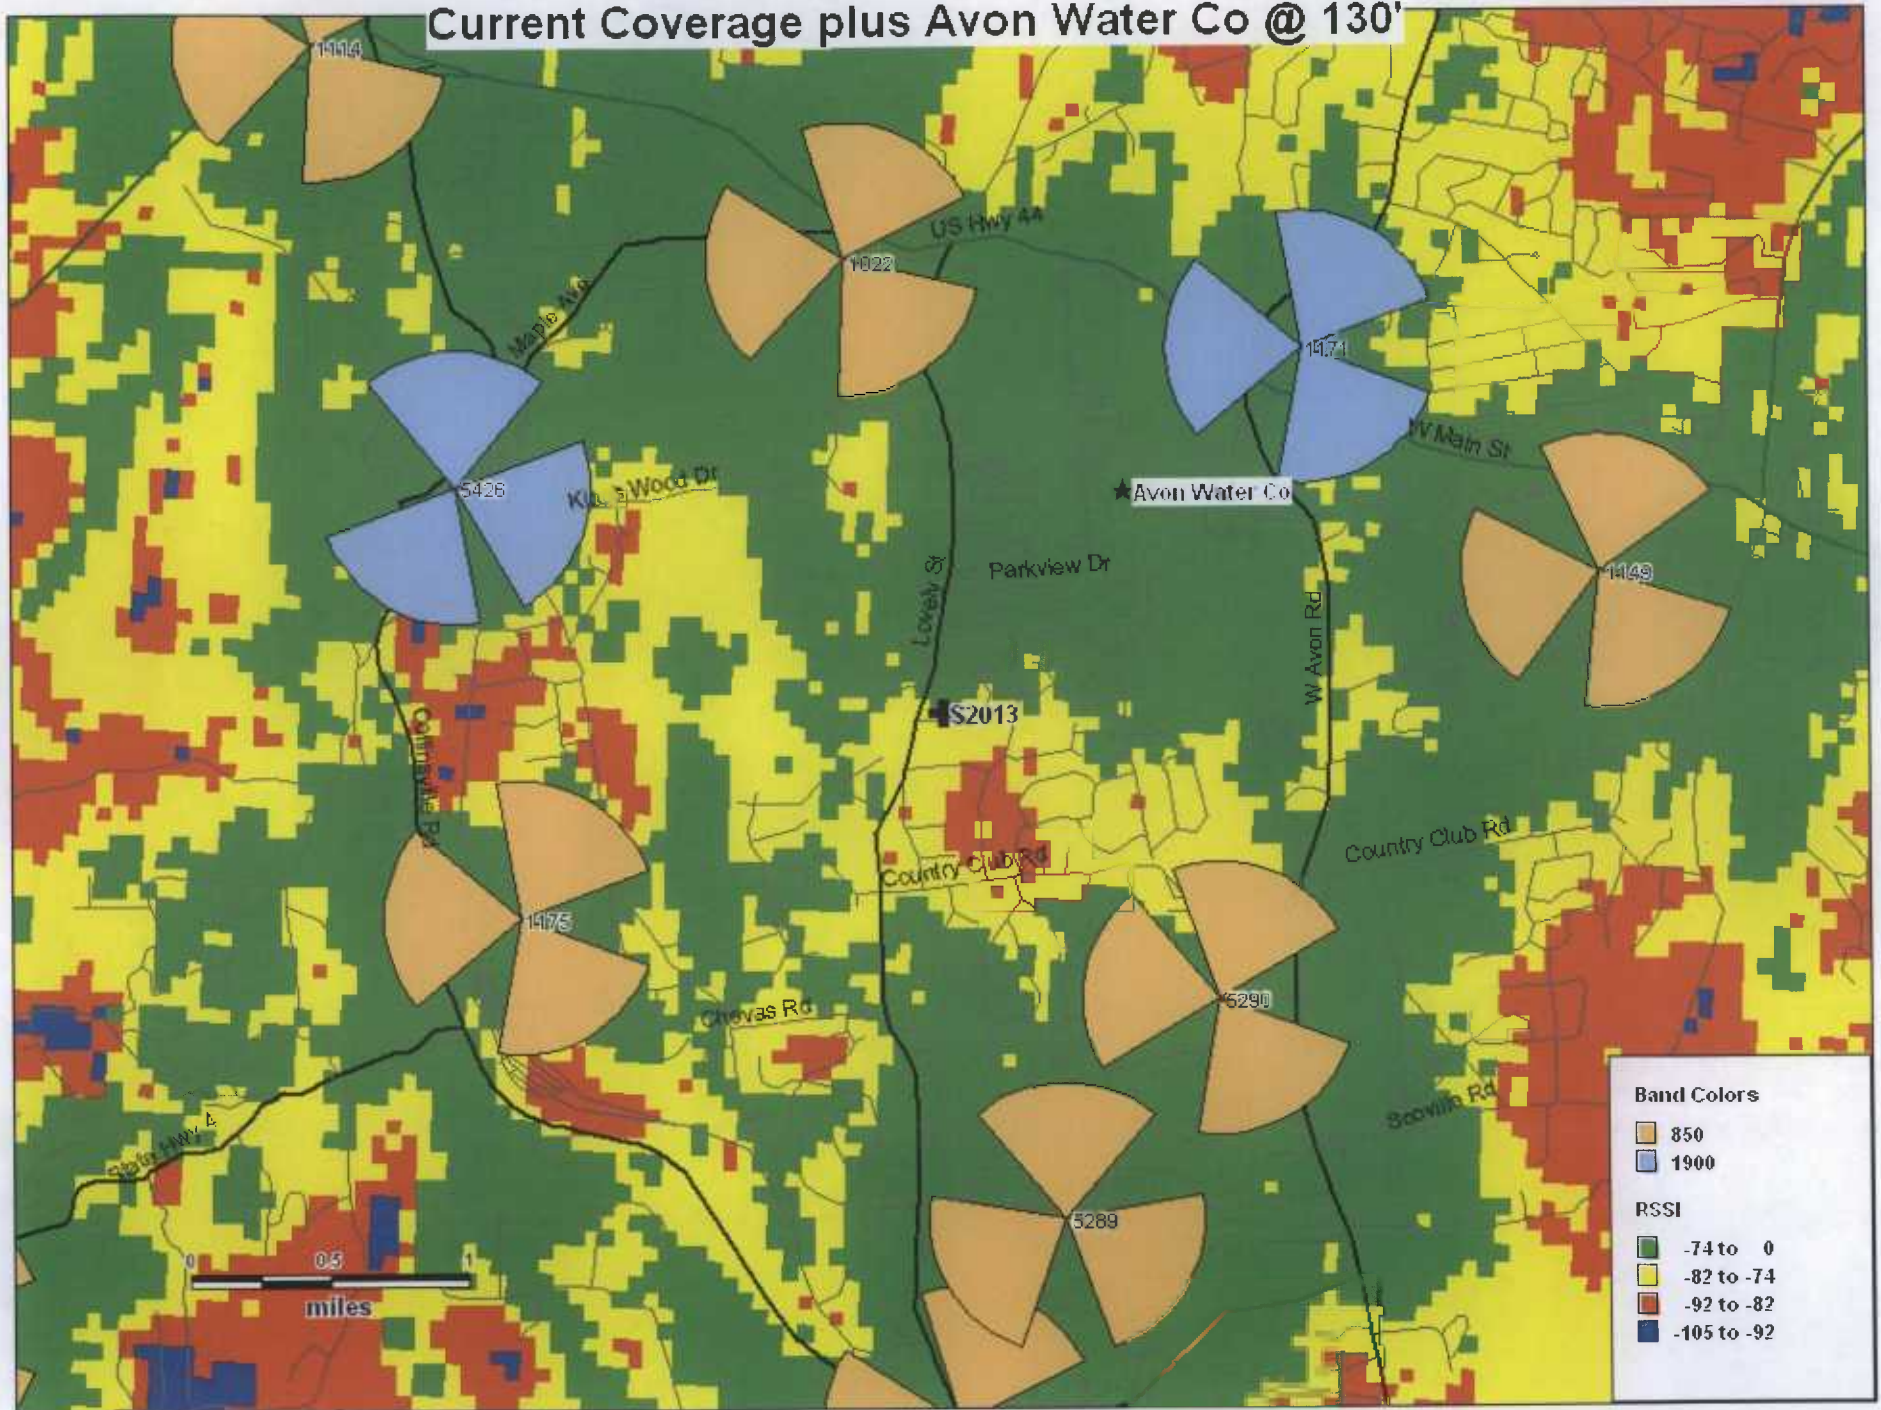

Current Coverage plus Avon Water Co @ 100'

Current Coverage plus Avon Water Co @ 130'

Current Coverage plus Avon Water Co @ 150'

Current Coverage plus Avon Water Co @ 170'

Current Coverage plus Avon Water Co @ 195'

For announcements on weather warnings and closings, tune to WTIC AM 1080.

Emergency shelters are located in the Avon public schools.

Avon High School	510 West Avon Road
Avon Middle School	375 West Avon Road
Pine Grove School	151 Scoville Road
Roaring Brook School	30 Old Wheeler Lane
Thompson Brook School	150 Thompson Road