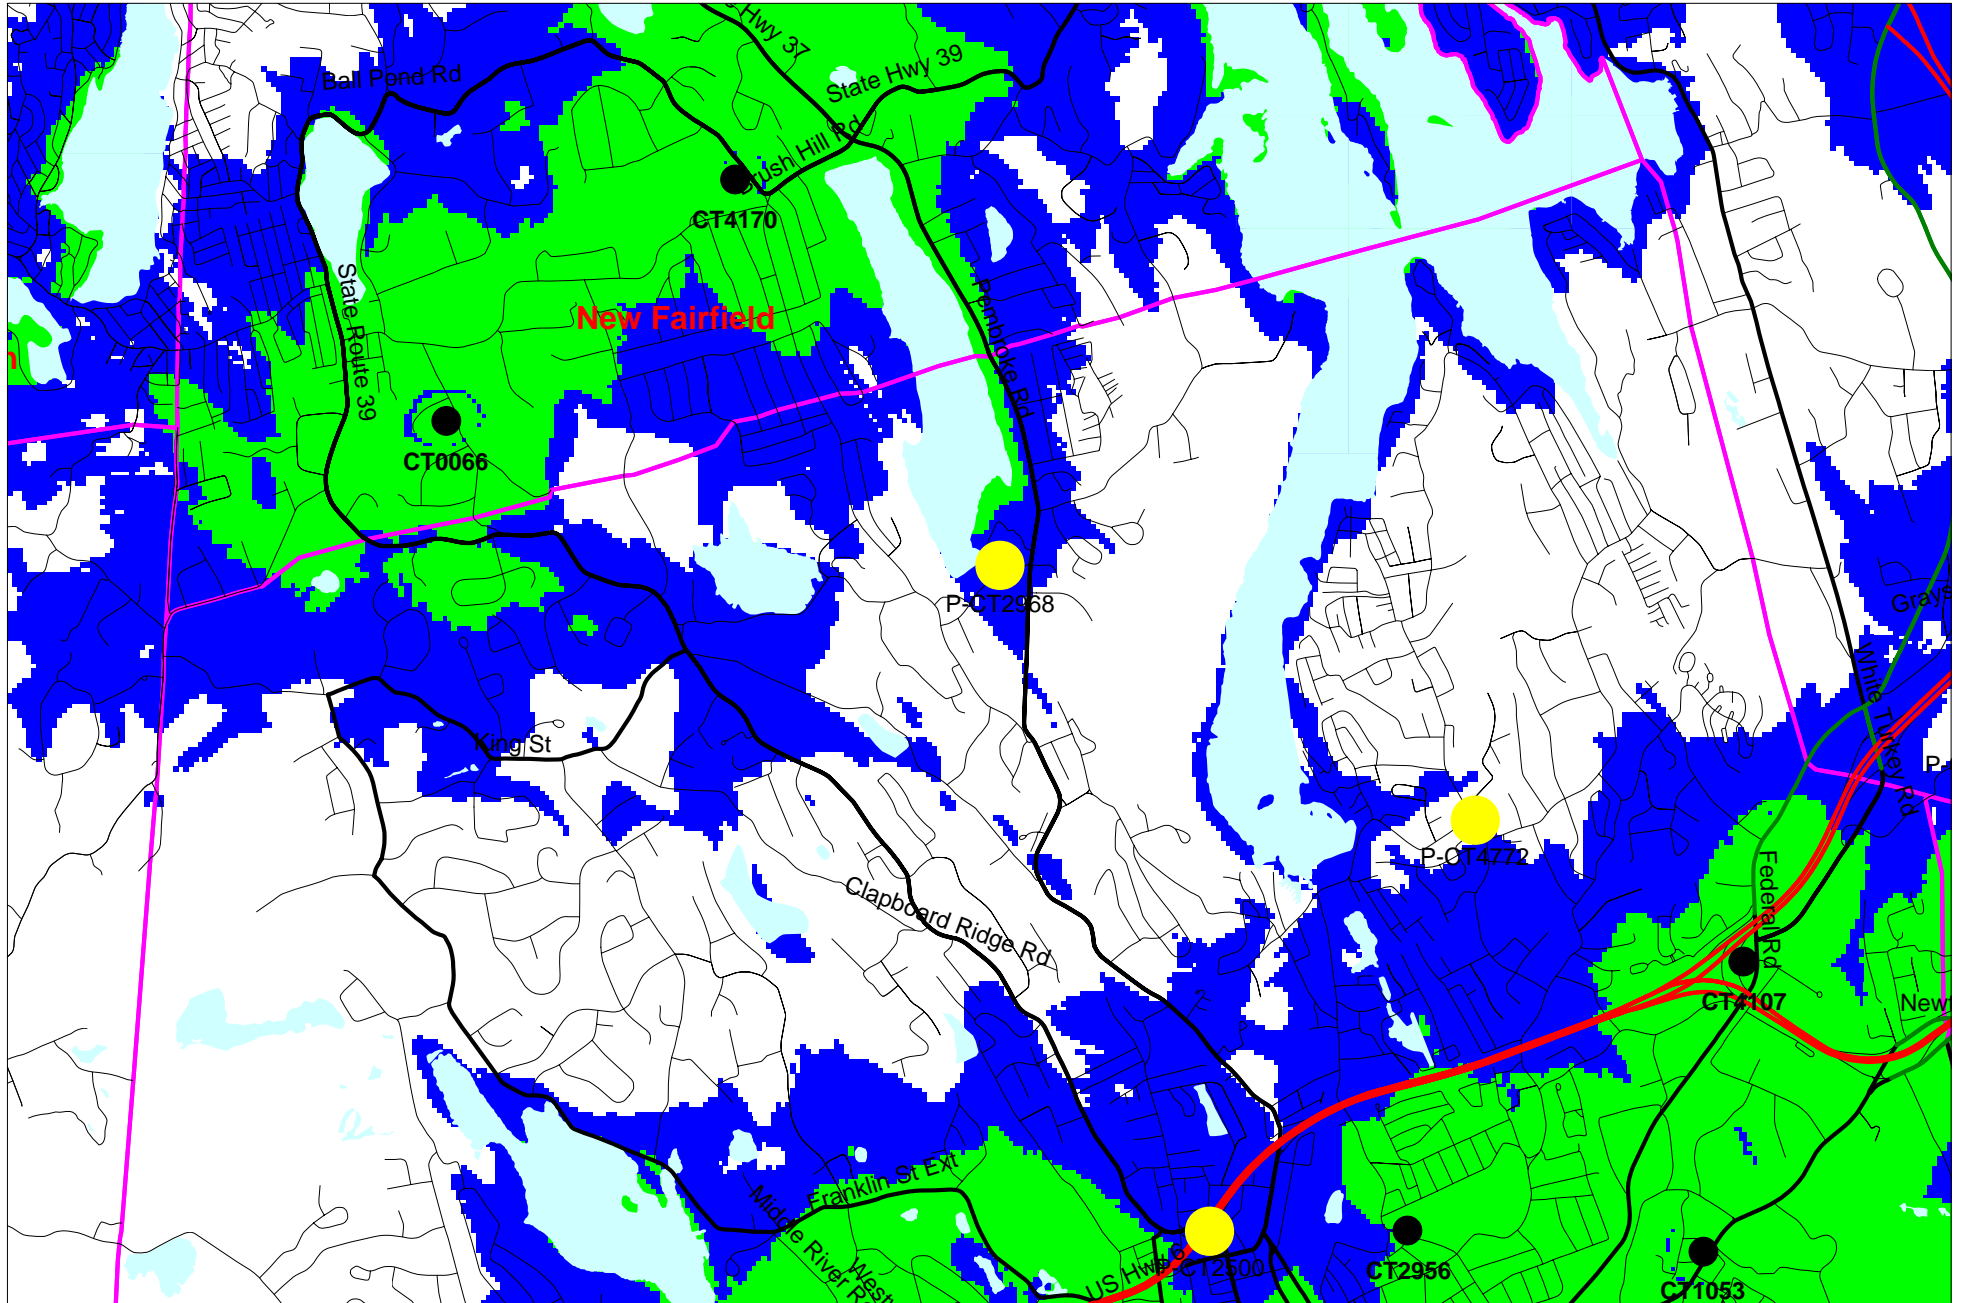

# Nextel Communications: Existing Coverage

- Existing Sites
- Proposed Site

Green = - 72 dBm

# Nextel Communications: Existing and Proposed Coverage

- Existing Sites
- Proposed Site
- Green = -72 dBm
- Blue = -82 dBm