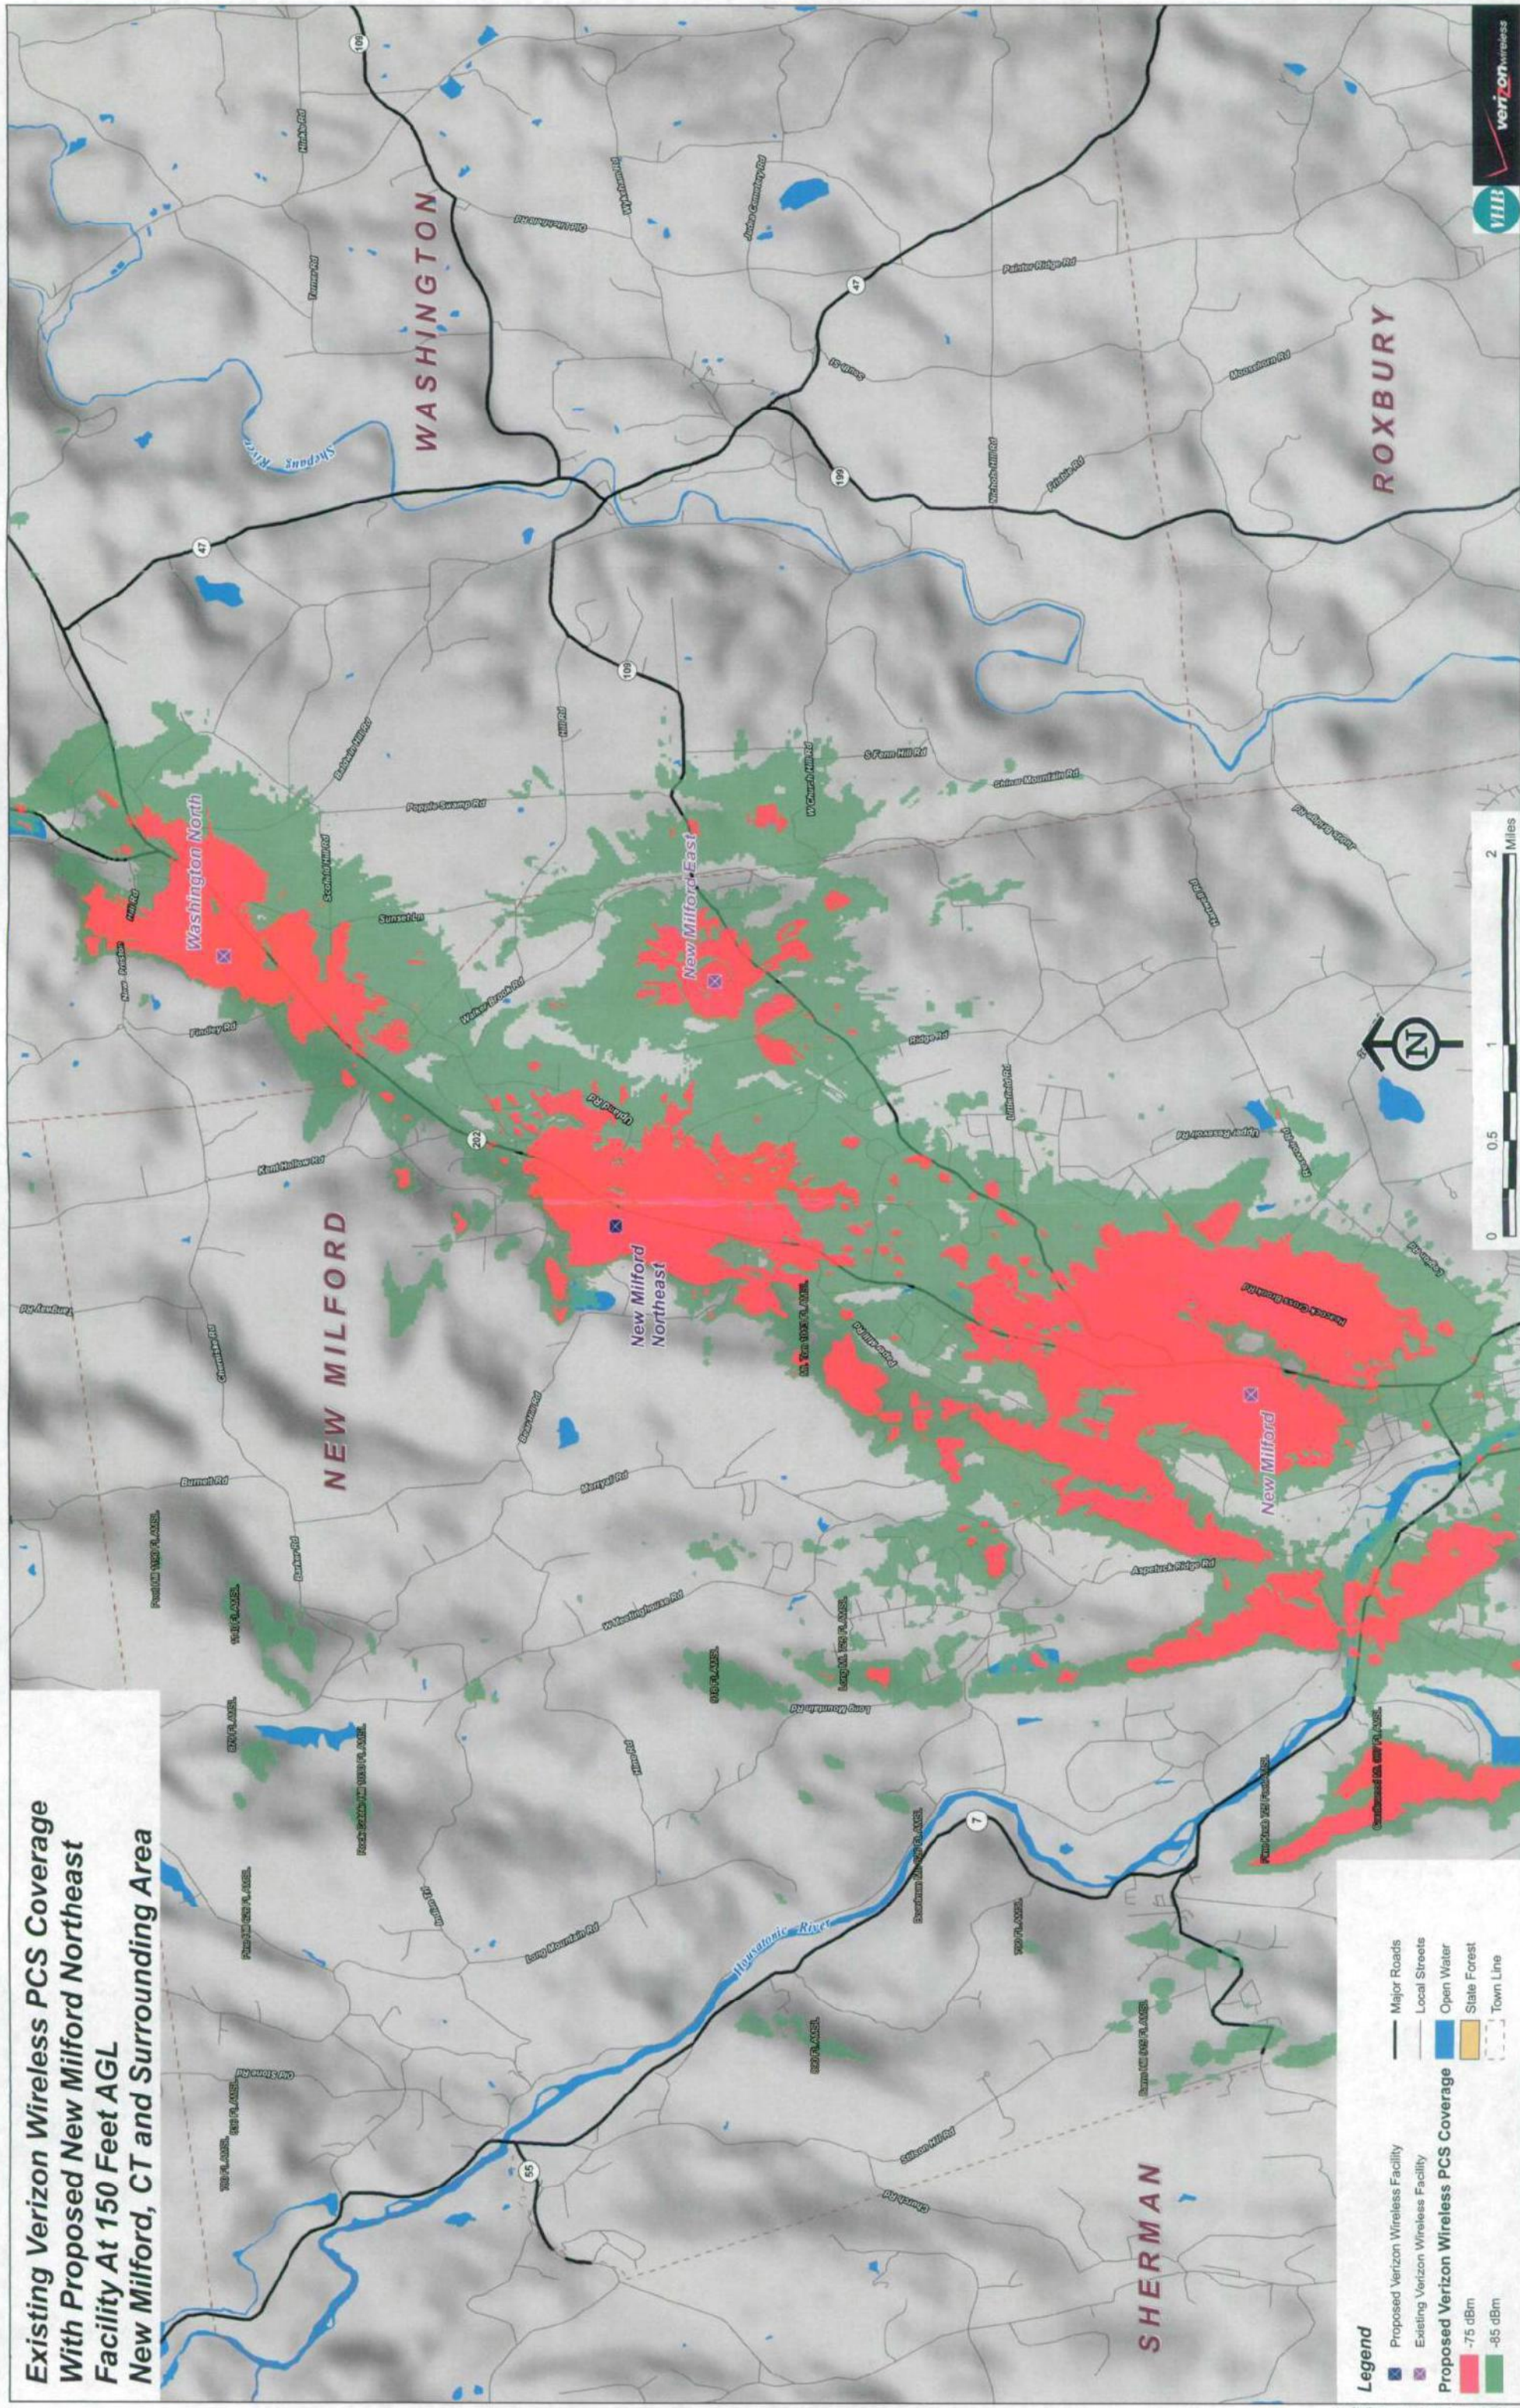

**Existing Verizon Wireless PCS Coverage
New Milford, CT and Surrounding Area**

Legend

- Proposed Verizon Wireless Facility
- Existing Verizon Wireless Facility
- Major Roads
- Local Streets
- Open Water
- State Forest
- Town Line
- Existing Verizon Wireless PCS Coverage
- 75 dBm
- 85 dBm

**Existing Verizon Wireless PCS Coverage
With Proposed New Milford Northeast
Facility At 150 Feet AGL
New Milford, CT and Surrounding Area**

Legend

- Proposed Verizon Wireless Facility
- Existing Verizon Wireless Facility
- Major Roads
- Local Streets
- Open Water
- State Forest
- Town Line