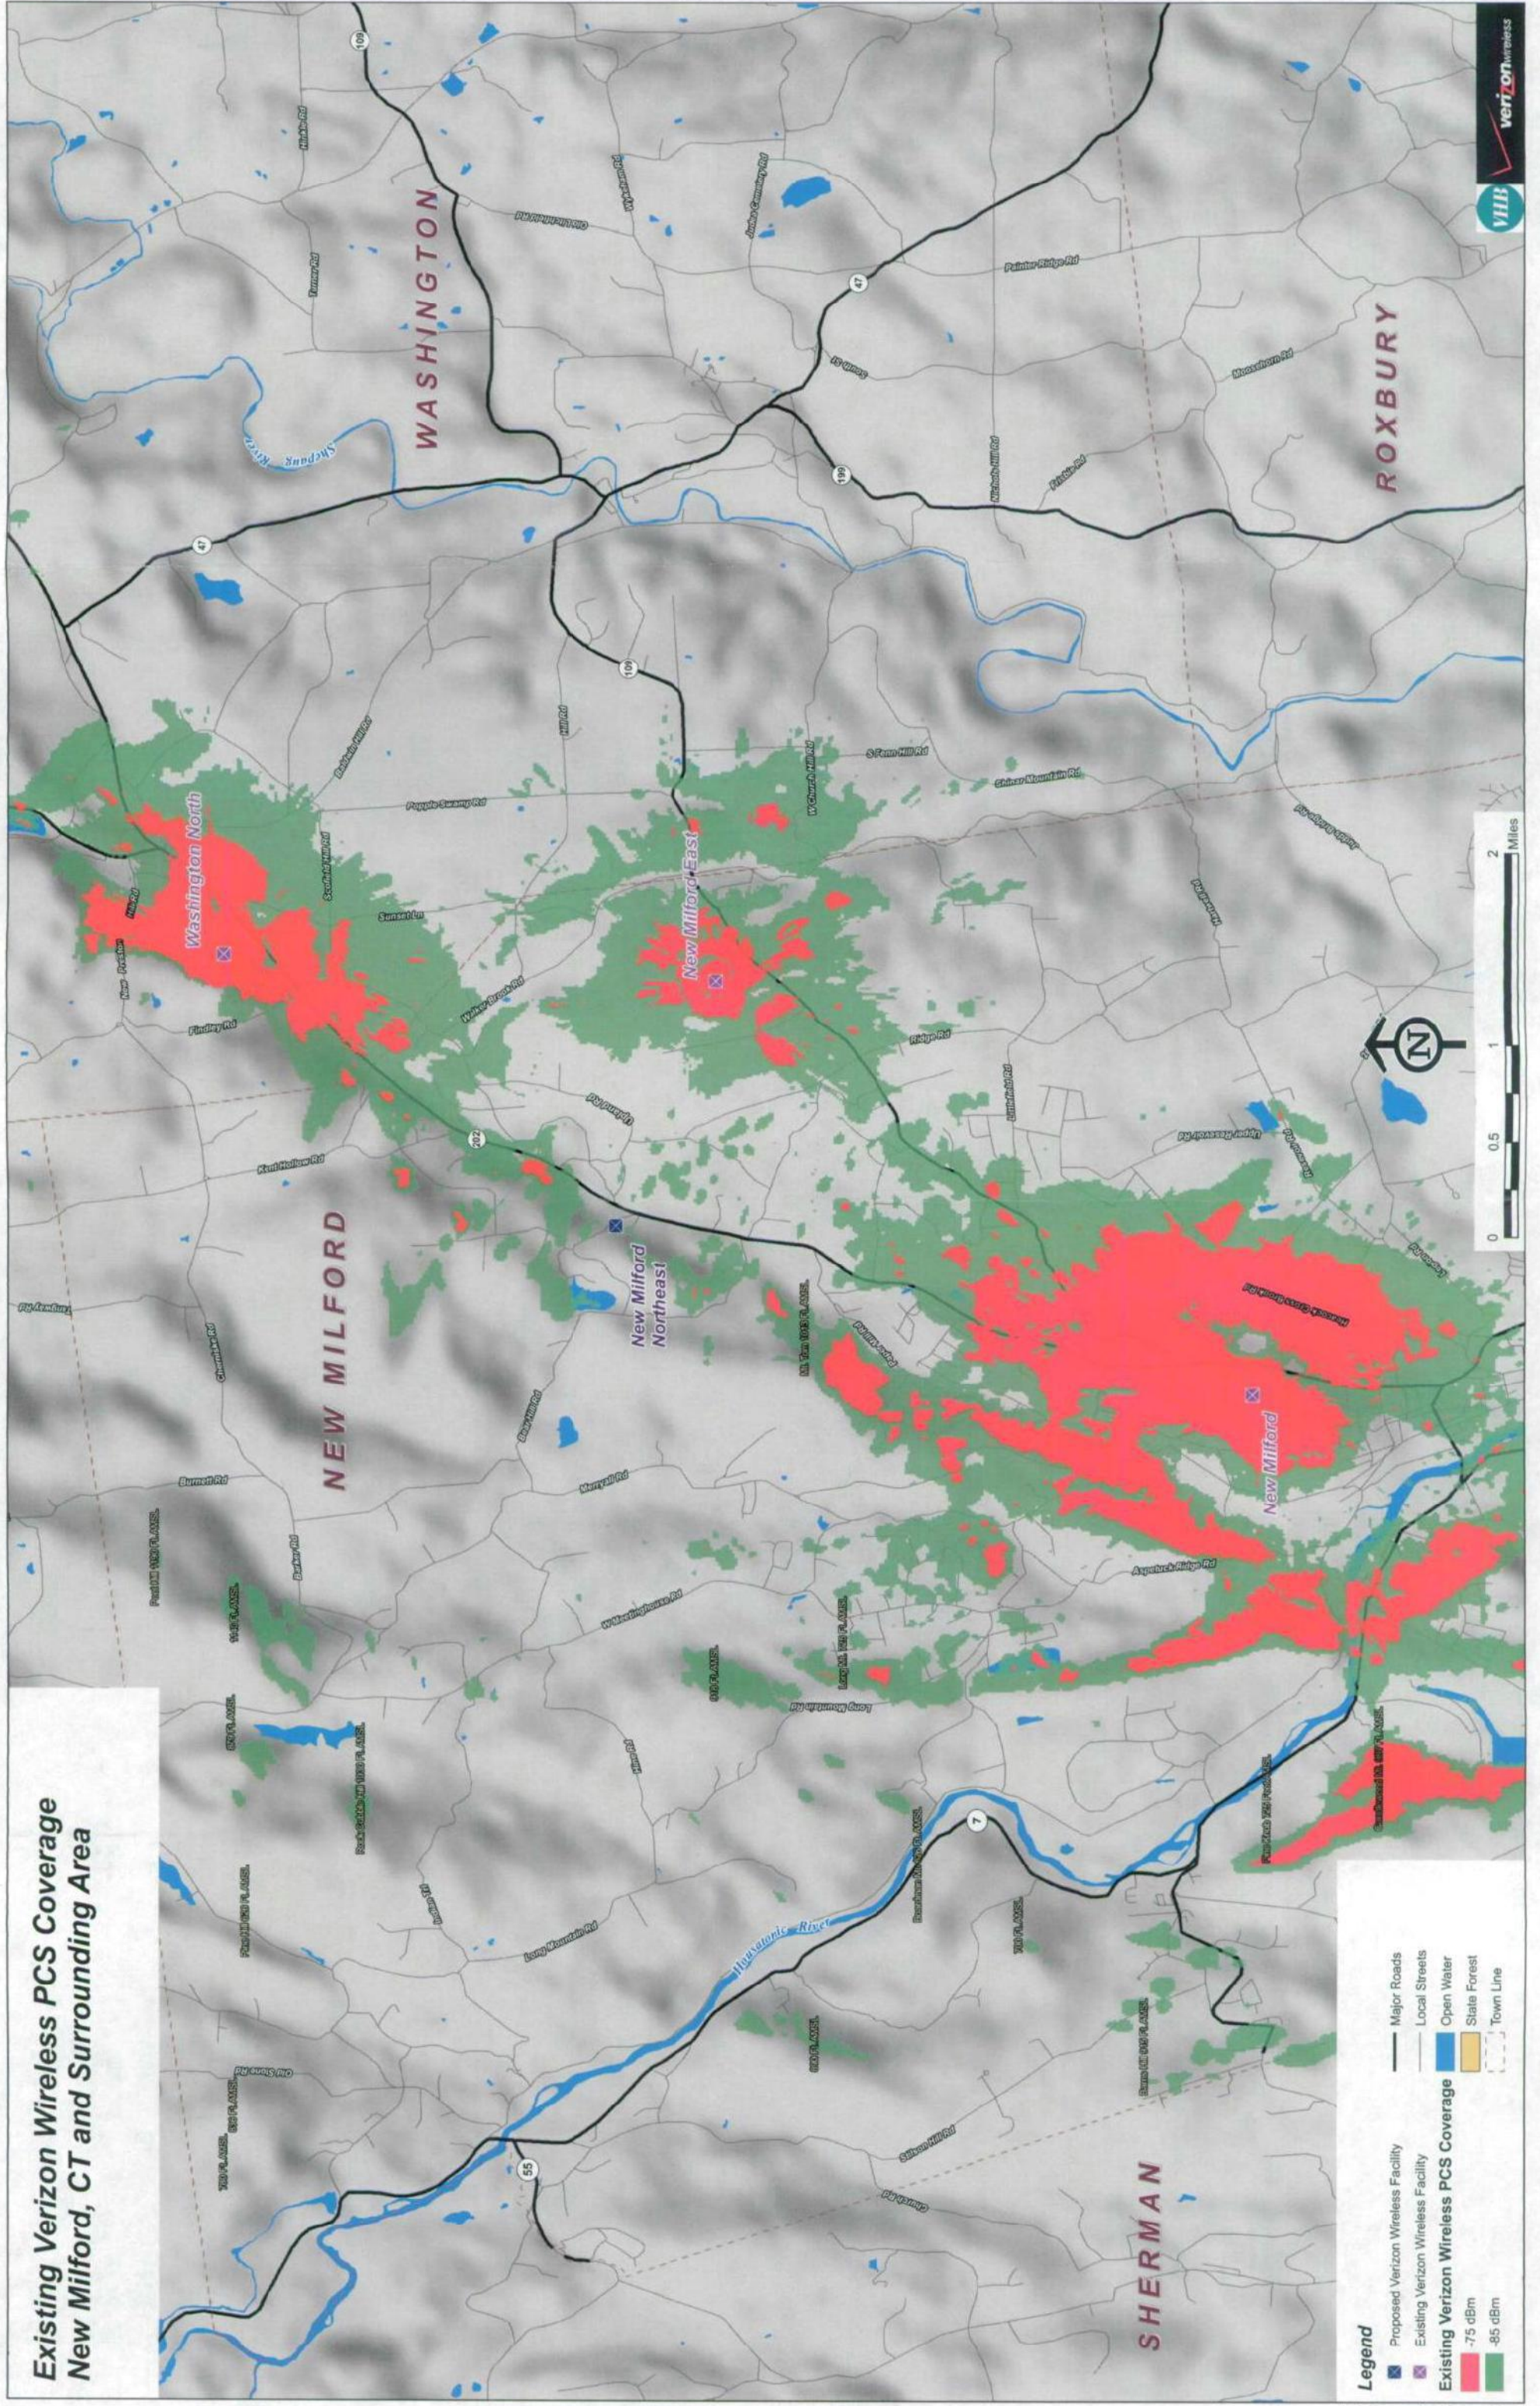

**Existing Verizon Wireless PCS Coverage
New Milford, CT and Surrounding Area**

Legend

- Proposed Verizon Wireless Facility
- Existing Verizon Wireless Facility
- Major Roads
- Local Streets
- Open Water
- State Forest
- Town Line
- Existing Verizon Wireless PCS Coverage
- 75 dBm
- 85 dBm

**Existing Verizon Wireless PCS Coverage
With Proposed New Milford Northeast
Facility At 150 Feet AGL
New Milford, CT and Surrounding Area**

Legend

- Proposed Verizon Wireless Facility
- Existing Verizon Wireless Facility
- Major Roads
- Local Streets
- Open Water
- State Forest
- Town Line