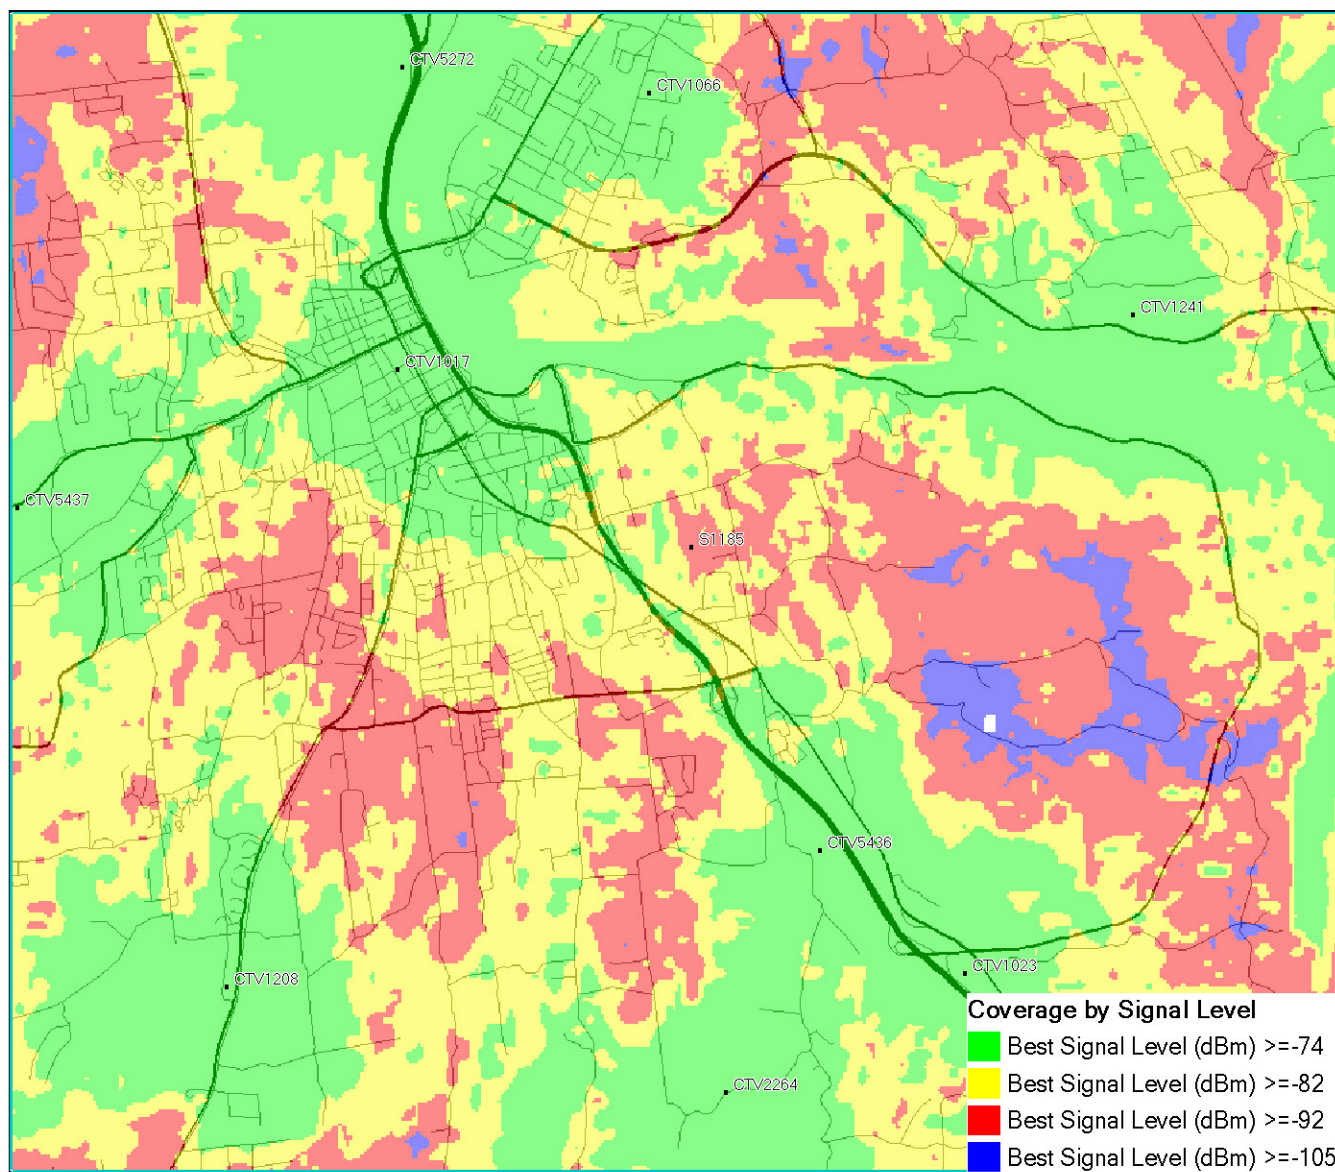

Current Coverage

Scale: 1:66,227

Proposed Coverage

Scale: 1:66,227