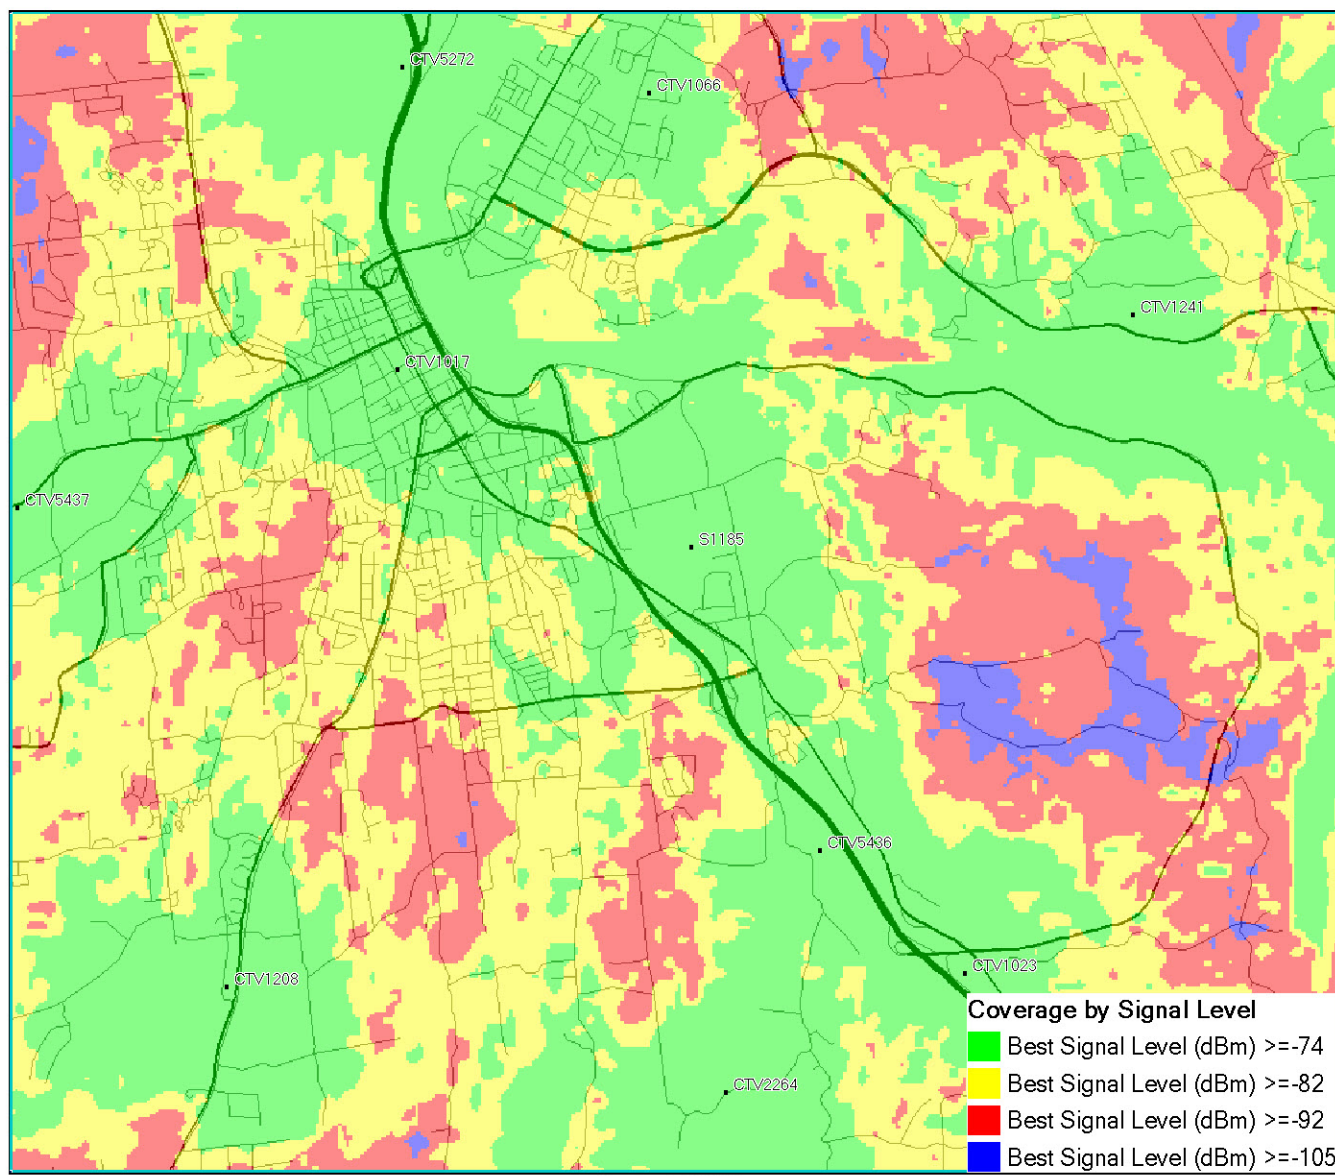

Current Coverage

Scale: 1:66,227

Proposed Coverage

Scale: 1:66,227