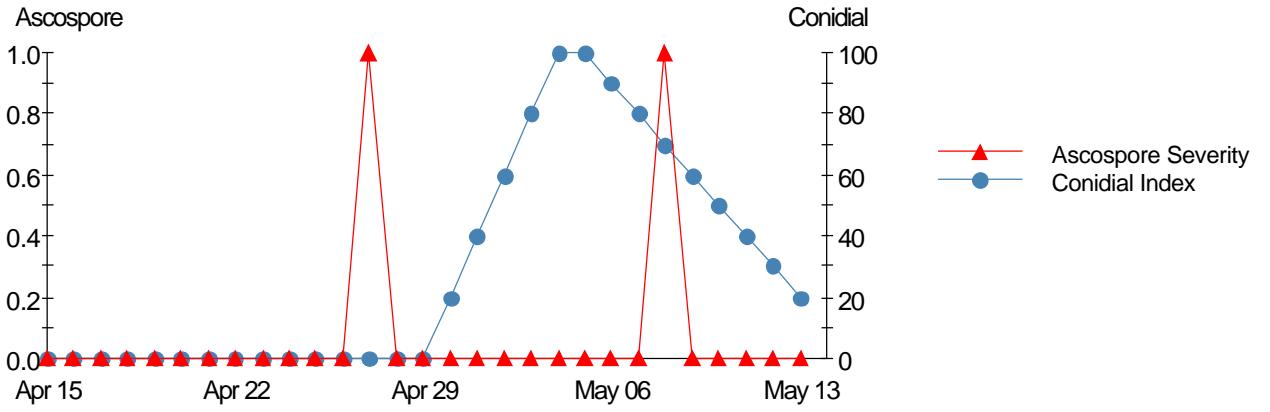

DISEASE-RISK ASSESSMENT 15-April to 12-May 2010 for Deerfield MA

Deerfield2010 - Powdery Mildew - Grape

Deerfield2010 - Downy Mildew - Grape

Deerfield2010 - Black Rot - Grape

Deerfield2010 - Phomopsis Cane+Leaf Spot - Grape