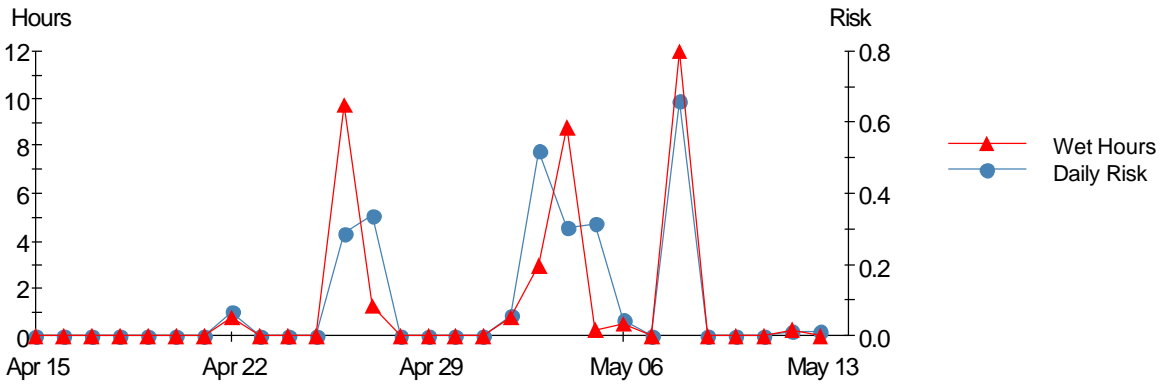

DISEASE-RISK ASSESSMENT 15-April to 12-May 2010 for Deerfield MA

Deerfield2010 - Powdery Mildew - Grape

Deerfield2010 - Downy Mildew - Grape

Deerfield2010 - Black Rot - Grape

Deerfield2010 - Phomopsis Cane+Leaf Spot - Grape