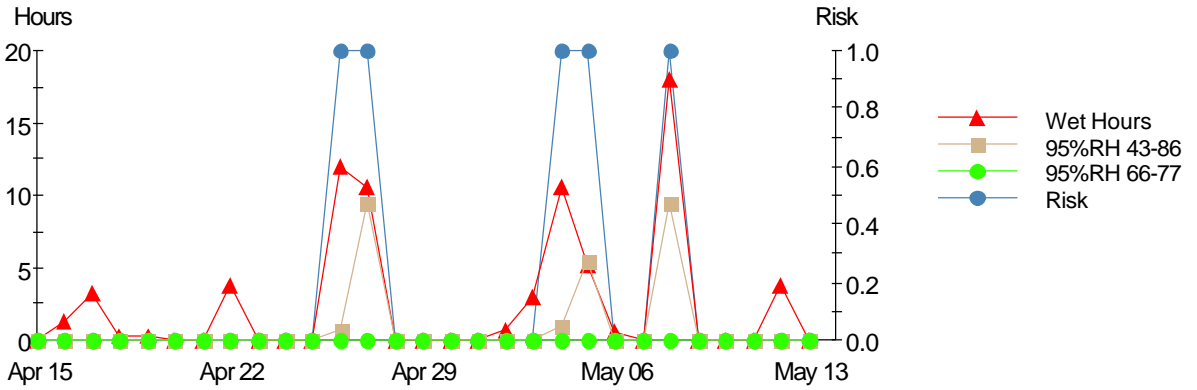

DISEASE-RISK ASSESSMENT 15-April to 12-May 2010 for Deerfield MA

Deerfield2010 - Powdery Mildew - Grape

Deerfield2010 - Downy Mildew - Grape

Deerfield2010 - Black Rot - Grape

Deerfield2010 - Phomopsis Cane+Leaf Spot - Grape